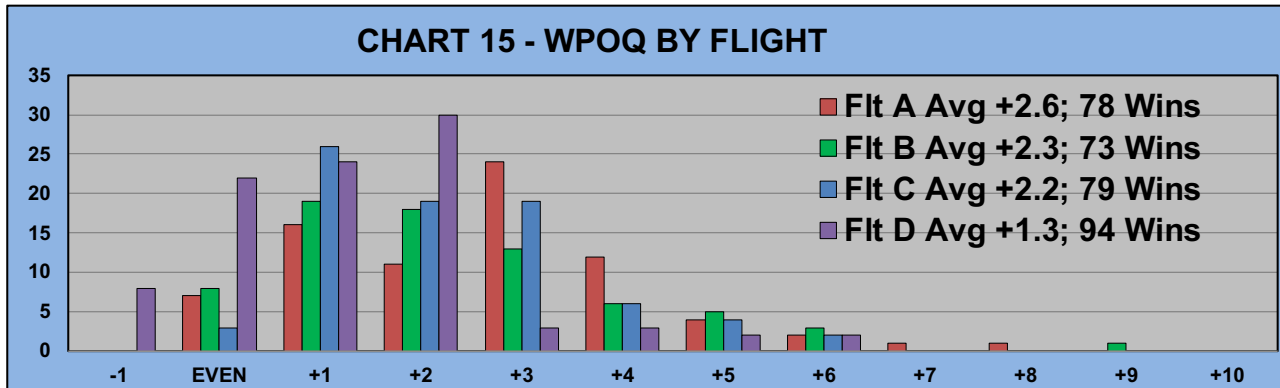

**TABLE 2
AVERAGE POINTS SCORED OVER QUOTA**

	Running Average	Round 14
	-0.96	-0.52

**TABLE 3
AVERAGE QUOTA**

	Before Play	After Play
	5.69	5.76

IF OTHERS ARE WAITING

AND NO POINTS ARE

POSSIBLE, PLEASE PICK UP

GOLD AND WHITE TEES COMPARISON
AFTER 14 ROUNDS OF PLAY

TABLE 4
2024 SEASON - RESULTS AFTER 14 ROUNDS OF PLAY

	Number of Members Who Play From		\$ Won		\$ Won per Member		Number of Winners		Percent Winners		Max \$ Won	
	Gold Tees	White Tees	Gold Tees	White Tees	Gold Tees	White Tees	Gold Tees	White Tees	Gold Tees	White Tees	Gold Tees	White Tees
Flight A	30	15	\$1,320	\$570	\$44	\$38	29	13	97%	87%	\$100	\$90
Flight B	29	15	\$960	\$480	\$33	\$32	23	14	79%	93%	\$80	\$80
Flight C	33	11	\$1,190	\$380	\$36	\$35	26	9	79%	82%	\$110	\$100
Flight D	38	6	\$1,290	\$290	\$34	\$48	30	6	79%	100%	\$90	\$80
Total	130	47	\$4,760	\$1,720	\$37	\$37	108	42	83%	89%	\$110	\$100

TABLE 5
AVERAGE POINTS SCORED OVER QUOTA

	Gold Tees	White Tees
	-0.59	-0.38

TABLE 6
AVERAGE QUOTA

	Gold Tees	White Tees
	5.50	6.47

WINNING POINTS OVER QUOTA (WPOQ)

AFTER 14 ROUNDS OF PLAY

WINNING POINTS OVER QUOTA (WPOQ)

AFTER 14 ROUNDS OF PLAY