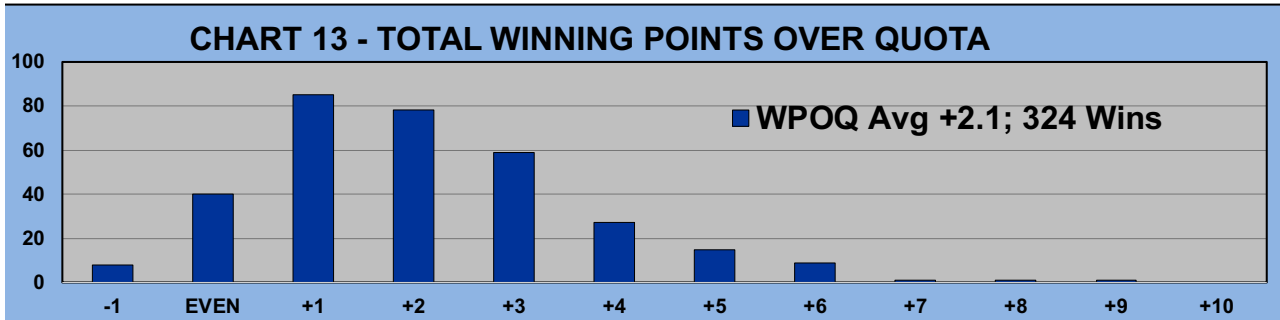

**TABLE 2
AVERAGE POINTS SCORED OVER QUOTA**

	Running Average	Round 14
	-0.96	-0.52

**TABLE 3
AVERAGE QUOTA**

	Before Play	After Play
	5.69	5.76

IF OTHERS ARE WAITING

AND NO POINTS ARE

POSSIBLE, PLEASE PICK UP

GOLD AND WHITE TEES COMPARISON
AFTER 14 ROUNDS OF PLAY

TABLE 4
2024 SEASON - RESULTS AFTER 14 ROUNDS OF PLAY

	Number of Members Who Play From		\$ Won		\$ Won per Member		Number of Winners		Percent Winners		Max \$ Won	
	Gold Tees	White Tees	Gold Tees	White Tees	Gold Tees	White Tees	Gold Tees	White Tees	Gold Tees	White Tees	Gold Tees	White Tees
Flight A	30	15	\$1,320	\$570	\$44	\$38	29	13	97%	87%	\$100	\$90
Flight B	29	15	\$960	\$480	\$33	\$32	23	14	79%	93%	\$80	\$80
Flight C	33	11	\$1,190	\$380	\$36	\$35	26	9	79%	82%	\$110	\$100
Flight D	38	6	\$1,290	\$290	\$34	\$48	30	6	79%	100%	\$90	\$80
Total	130	47	\$4,760	\$1,720	\$37	\$37	108	42	83%	89%	\$110	\$100

TABLE 5
AVERAGE POINTS SCORED OVER QUOTA

	Gold Tees	White Tees
	-0.59	-0.38

TABLE 6
AVERAGE QUOTA

	Gold Tees	White Tees
	5.50	6.47

WINNING POINTS OVER QUOTA (WPOQ)

AFTER 14 ROUNDS OF PLAY

WINNING POINTS OVER QUOTA (WPOQ)

AFTER 14 ROUNDS OF PLAY