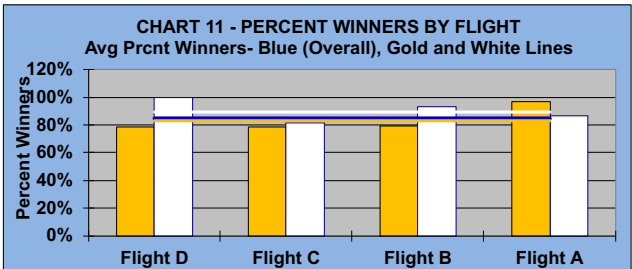

IF OTHERS ARE WAITING

AND NO POINTS ARE

POSSIBLE, PLEASE PICK UP

**LEAGUE STATISTICS
AFTER 14 ROUNDS OF PLAY**

**TABLE 1
2024 SEASON - RESULTS AFTER 14 ROUNDS OF PLAY**

	Number of Players		Percent		\$	\$	\$ Won	\$ Won	Max	Over	Percent
	Members (New)	Average	Winners	Winners	Allocated	Won	per Member	per Winner	\$ Won	"Limit"	Attendance
Flight A	45 (4)	35	42	93%	\$1,561	\$1,890	\$42	\$45	\$100	0	78%
Flight B	44 (8)	33	37	84%	\$1,561	\$1,440	\$33	\$39	\$80	0	76%
Flight C	44 (2)	31	35	80%	\$1,561	\$1,570	\$36	\$45	\$110	0	71%
Flight D	44 (3)	27	36	82%	\$1,561	\$1,580	\$36	\$44	\$90	0	61%
Total	177 (17)	127	150	85%	\$6,244	\$6,480	\$37	\$43	\$110	0	72%

**TABLE 2
AVERAGE POINTS SCORED OVER QUOTA**

	Running Average	Round 14
	-0.96	-0.52

**TABLE 3
AVERAGE QUOTA**

	Before Play	After Play
	5.69	5.76

IF OTHERS ARE WAITING

AND NO POINTS ARE

POSSIBLE, PLEASE PICK UP

GOLD AND WHITE TEES COMPARISON
AFTER 14 ROUNDS OF PLAY

TABLE 4
2024 SEASON - RESULTS AFTER 14 ROUNDS OF PLAY

	Number of Members Who Play From		\$ Won		\$ Won per Member		Number of Winners		Percent Winners		Max \$ Won	
	Gold Tees	White Tees	Gold Tees	White Tees	Gold Tees	White Tees	Gold Tees	White Tees	Gold Tees	White Tees	Gold Tees	White Tees
Flight A	30	15	\$1,320	\$570	\$44	\$38	29	13	97%	87%	\$100	\$90
Flight B	29	15	\$960	\$480	\$33	\$32	23	14	79%	93%	\$80	\$80
Flight C	33	11	\$1,190	\$380	\$36	\$35	26	9	79%	82%	\$110	\$100
Flight D	38	6	\$1,290	\$290	\$34	\$48	30	6	79%	100%	\$90	\$80
Total	130	47	\$4,760	\$1,720	\$37	\$37	108	42	83%	89%	\$110	\$100

TABLE 5
AVERAGE POINTS SCORED OVER QUOTA

	Gold Tees	White Tees
	-0.59	-0.38

TABLE 6
AVERAGE QUOTA

	Gold Tees	White Tees
	5.50	6.47

WINNING POINTS OVER QUOTA (WPOQ)

AFTER 14 ROUNDS OF PLAY

WINNING POINTS OVER QUOTA (WPOQ)