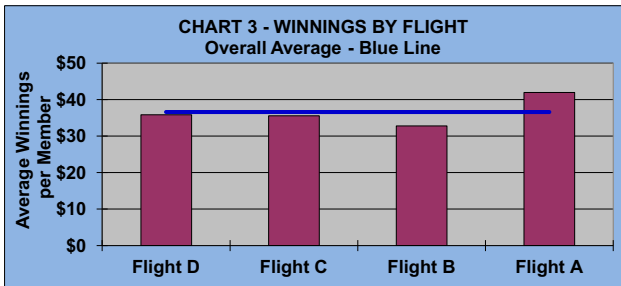

IF OTHERS ARE WAITING

AND NO POINTS ARE

POSSIBLE, PLEASE PICK UP

**LEAGUE STATISTICS
AFTER 14 ROUNDS OF PLAY**

**TABLE 1
2024 SEASON - RESULTS AFTER 14 ROUNDS OF PLAY**

	Number of Players		Percent		\$	\$	\$ Won	\$ Won	Max	Over	Percent
	Members (New)	Average	Winners	Winners	Allocated	Won	per Member	per Winner	\$ Won	"Limit"	Attendance
Flight A	45 (4)	35	42	93%	\$1,561	\$1,890	\$42	\$45	\$100	0	78%
Flight B	44 (8)	33	37	84%	\$1,561	\$1,440	\$33	\$39	\$80	0	76%
Flight C	44 (2)	31	35	80%	\$1,561	\$1,570	\$36	\$45	\$110	0	71%
Flight D	44 (3)	27	36	82%	\$1,561	\$1,580	\$36	\$44	\$90	0	61%
Total	177 (17)	127	150	85%	\$6,244	\$6,480	\$37	\$43	\$110	0	72%

**TABLE 2
AVERAGE POINTS SCORED OVER QUOTA**

	Running Average	Round 14
	-0.96	-0.52

**TABLE 3
AVERAGE QUOTA**

	Before Play	After Play
	5.69	5.76

IF OTHERS ARE WAITING

AND NO POINTS ARE

POSSIBLE, PLEASE PICK UP

GOLD AND WHITE TEES COMPARISON
AFTER 14 ROUNDS OF PLAY

TABLE 4
2024 SEASON - RESULTS AFTER 14 ROUNDS OF PLAY

	Number of Members Who Play From		\$ Won		\$ Won per Member		Number of Winners		Percent Winners		Max \$ Won	
	Gold Tees	White Tees	Gold Tees	White Tees	Gold Tees	White Tees	Gold Tees	White Tees	Gold Tees	White Tees	Gold Tees	White Tees
Flight A	30	15	\$1,320	\$570	\$44	\$38	29	13	97%	87%	\$100	\$90
Flight B	29	15	\$960	\$480	\$33	\$32	23	14	79%	93%	\$80	\$80
Flight C	33	11	\$1,190	\$380	\$36	\$35	26	9	79%	82%	\$110	\$100
Flight D	38	6	\$1,290	\$290	\$34	\$48	30	6	79%	100%	\$90	\$80
Total	130	47	\$4,760	\$1,720	\$37	\$37	108	42	83%	89%	\$110	\$100