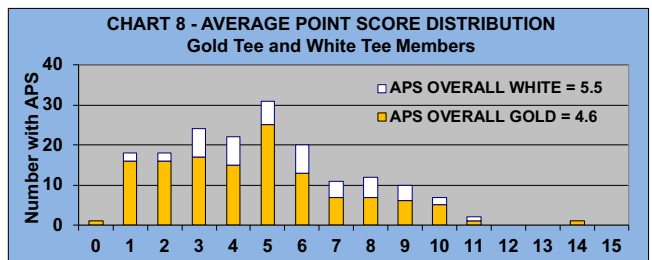

IF OTHERS ARE WAITING

AND NO POINTS ARE

POSSIBLE, PLEASE PICK UP

**LEAGUE STATISTICS
AFTER 14 ROUNDS OF PLAY**

**TABLE 1
2024 SEASON - RESULTS AFTER 14 ROUNDS OF PLAY**

	Number of Players		Percent		\$	\$	\$ Won	\$ Won	Max	Over	Percent
	Members (New)	Average	Winners	Winners	Allocated	Won	per Member	per Winner	\$ Won	"Limit"	Attendance
Flight A	45 (4)	35	42	93%	\$1,561	\$1,890	\$42	\$45	\$100	0	78%
Flight B	44 (8)	33	37	84%	\$1,561	\$1,440	\$33	\$39	\$80	0	76%
Flight C	44 (2)	31	35	80%	\$1,561	\$1,570	\$36	\$45	\$110	0	71%
Flight D	44 (3)	27	36	82%	\$1,561	\$1,580	\$36	\$44	\$90	0	61%
Total	177 (17)	127	150	85%	\$6,244	\$6,480	\$37	\$43	\$110	0	72%

**TABLE 2
AVERAGE POINTS SCORED OVER QUOTA**

	Running Average	Round 14
	-0.96	-0.52

**TABLE 3
AVERAGE QUOTA**

	Before Play	After Play
	5.69	5.76

IF OTHERS ARE WAITING

AND NO POINTS ARE

POSSIBLE, PLEASE PICK UP

GOLD AND WHITE TEES COMPARISON
AFTER 14 ROUNDS OF PLAY

TABLE 4
2024 SEASON - RESULTS AFTER 14 ROUNDS OF PLAY

	Number of Members Who Play From		\$ Won		\$ Won per Member		Number of Winners		Percent Winners		Max \$ Won	
	Gold Tees	White Tees	Gold Tees	White Tees	Gold Tees	White Tees	Gold Tees	White Tees	Gold Tees	White Tees	Gold Tees	White Tees
Flight A	30	15	\$1,320	\$570	\$44	\$38	29	13	97%	87%	\$100	\$90
Flight B	29	15	\$960	\$480	\$33	\$32	23	14	79%	93%	\$80	\$80
Flight C	33	11	\$1,190	\$380	\$36	\$35	26	9	79%	82%	\$110	\$100
Flight D	38	6	\$1,290	\$290	\$34	\$48	30	6	79%	100%	\$90	\$80
Total	130	47	\$4,760	\$1,720	\$37	\$37	108	42	83%	89%	\$110	\$100

TABLE 5
AVERAGE POINTS SCORED OVER QUOTA

	Gold Tees	White Tees
	-0.59	-0.38

TABLE 6
AVERAGE QUOTA

	Gold Tees	White Tees
	5.50	6.47

WINNING POINTS OVER QUOTA (WPOQ)

AFTER 14 ROUNDS OF PLAY

WINNING POINTS OVER QUOTA (WPOQ)