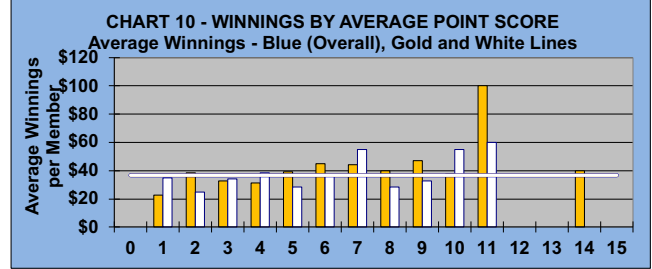

IF OTHERS ARE WAITING

AND NO POINTS ARE

POSSIBLE, PLEASE PICK UP

**LEAGUE STATISTICS
AFTER 14 ROUNDS OF PLAY**

**TABLE 1
2024 SEASON - RESULTS AFTER 14 ROUNDS OF PLAY**

	Number of Players		Percent		\$	\$	\$ Won	\$ Won	Max	Over	Percent
	Members (New)	Average	Winners	Winners	Allocated	Won	per Member	per Winner	\$ Won	"Limit"	Attendance
Flight A	45 (4)	35	42	93%	\$1,561	\$1,890	\$42	\$45	\$100	0	78%
Flight B	44 (8)	33	37	84%	\$1,561	\$1,440	\$33	\$39	\$80	0	76%
Flight C	44 (2)	31	35	80%	\$1,561	\$1,570	\$36	\$45	\$110	0	71%
Flight D	44 (3)	27	36	82%	\$1,561	\$1,580	\$36	\$44	\$90	0	61%
Total	177 (17)	127	150	85%	\$6,244	\$6,480	\$37	\$43	\$110	0	72%

**TABLE 2
AVERAGE POINTS SCORED OVER QUOTA**

	Running Average	Round 14
	-0.96	-0.52

**TABLE 3
AVERAGE QUOTA**

	Before Play	After Play
	5.69	5.76

IF OTHERS ARE WAITING

AND NO POINTS ARE

POSSIBLE, PLEASE PICK UP

GOLD AND WHITE TEES COMPARISON
AFTER 14 ROUNDS OF PLAY

TABLE 4
2024 SEASON - RESULTS AFTER 14 ROUNDS OF PLAY

	Number of Members Who Play From		\$ Won		\$ Won per Member		Number of Winners		Percent Winners		Max \$ Won	
	Gold Tees	White Tees	Gold Tees	White Tees	Gold Tees	White Tees	Gold Tees	White Tees	Gold Tees	White Tees	Gold Tees	White Tees
Flight A	30	15	\$1,320	\$570	\$44	\$38	29	13	97%	87%	\$100	\$90
Flight B	29	15	\$960	\$480	\$33	\$32	23	14	79%	93%	\$80	\$80
Flight C	33	11	\$1,190	\$380	\$36	\$35	26	9	79%	82%	\$110	\$100
Flight D	38	6	\$1,290	\$290	\$34	\$48	30	6	79%	100%	\$90	\$80
Total	130	47	\$4,760	\$1,720	\$37	\$37	108	42	83%	89%	\$110	\$100

TABLE 5
AVERAGE POINTS SCORED OVER QUOTA

	Gold Tees	White Tees
	-0.59	-0.38

TABLE 6
AVERAGE QUOTA

	Gold Tees	White Tees
	5.50	6.47

WINNING POINTS OVER QUOTA (WPOQ)

AFTER 14 ROUNDS OF PLAY

WINNING POINTS OVER QUOTA (WPOQ)