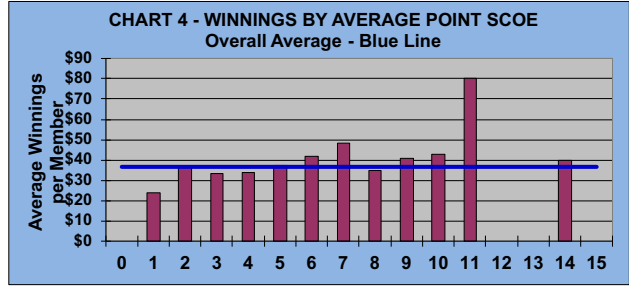

IF OTHERS ARE WAITING

AND NO POINTS ARE

POSSIBLE, PLEASE PICK UP

**LEAGUE STATISTICS
AFTER 14 ROUNDS OF PLAY**

**TABLE 1
2024 SEASON - RESULTS AFTER 14 ROUNDS OF PLAY**

	Number of Players		Percent		\$	\$	\$ Won	\$ Won	Max	Over	Percent
	Members (New)	Average	Winners	Winners	Allocated	Won	per Member	per Winner	\$ Won	"Limit"	Attendance
Flight A	45 (4)	35	42	93%	\$1,561	\$1,890	\$42	\$45	\$100	0	78%
Flight B	44 (8)	33	37	84%	\$1,561	\$1,440	\$33	\$39	\$80	0	76%
Flight C	44 (2)	31	35	80%	\$1,561	\$1,570	\$36	\$45	\$110	0	71%
Flight D	44 (3)	27	36	82%	\$1,561	\$1,580	\$36	\$44	\$90	0	61%
Total	177 (17)	127	150	85%	\$6,244	\$6,480	\$37	\$43	\$110	0	72%

**TABLE 2
AVERAGE POINTS SCORED OVER QUOTA**

	Running Average	Round 14
	-0.96	-0.52

**TABLE 3
AVERAGE QUOTA**

	Before Play	After Play
	5.69	5.76

IF OTHERS ARE WAITING

AND NO POINTS ARE

POSSIBLE, PLEASE PICK UP

GOLD AND WHITE TEES COMPARISON
AFTER 14 ROUNDS OF PLAY

TABLE 4
2024 SEASON - RESULTS AFTER 14 ROUNDS OF PLAY

	Number of Members Who Play From		\$ Won		\$ Won per Member		Number of Winners		Percent Winners		Max \$ Won	
	Gold Tees	White Tees	Gold Tees	White Tees	Gold Tees	White Tees	Gold Tees	White Tees	Gold Tees	White Tees	Gold Tees	White Tees
Flight A	30	15	\$1,320	\$570	\$44	\$38	29	13	97%	87%	\$100	\$90
Flight B	29	15	\$960	\$480	\$33	\$32	23	14	79%	93%	\$80	\$80
Flight C	33	11	\$1,190	\$380	\$36	\$35	26	9	79%	82%	\$110	\$100
Flight D	38	6	\$1,290	\$290	\$34	\$48	30	6	79%	100%	\$90	\$80
Total	130	47	\$4,760	\$1,720	\$37	\$37	108	42	83%	89%	\$110	\$100