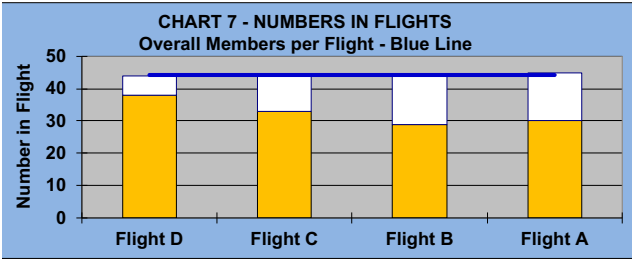

IF OTHERS ARE WAITING

AND NO POINTS ARE

POSSIBLE, PLEASE PICK UP

**LEAGUE STATISTICS
AFTER 14 ROUNDS OF PLAY**

**TABLE 1
2024 SEASON - RESULTS AFTER 14 ROUNDS OF PLAY**

	Number of Players		Percent		\$	\$	\$ Won	\$ Won	Max	Over	Percent
	Members (New)	Average	Winners	Winners	Allocated	Won	per Member	per Winner	\$ Won	"Limit"	Attendance
Flight A	45 (4)	35	42	93%	\$1,561	\$1,890	\$42	\$45	\$100	0	78%
Flight B	44 (8)	33	37	84%	\$1,561	\$1,440	\$33	\$39	\$80	0	76%
Flight C	44 (2)	31	35	80%	\$1,561	\$1,570	\$36	\$45	\$110	0	71%
Flight D	44 (3)	27	36	82%	\$1,561	\$1,580	\$36	\$44	\$90	0	61%
Total	177 (17)	127	150	85%	\$6,244	\$6,480	\$37	\$43	\$110	0	72%

**TABLE 2
AVERAGE POINTS SCORED OVER QUOTA**

	Running Average	Round 14
	-0.96	-0.52

**TABLE 3
AVERAGE QUOTA**

	Before Play	After Play
	5.69	5.76

IF OTHERS ARE WAITING

AND NO POINTS ARE

POSSIBLE, PLEASE PICK UP

GOLD AND WHITE TEES COMPARISON
AFTER 14 ROUNDS OF PLAY

TABLE 4
2024 SEASON - RESULTS AFTER 14 ROUNDS OF PLAY

	Number of Members Who Play From		\$ Won		\$ Won per Member		Number of Winners		Percent Winners		Max \$ Won	
	Gold Tees	White Tees	Gold Tees	White Tees	Gold Tees	White Tees	Gold Tees	White Tees	Gold Tees	White Tees	Gold Tees	White Tees
Flight A	30	15	\$1,320	\$570	\$44	\$38	29	13	97%	87%	\$100	\$90
Flight B	29	15	\$960	\$480	\$33	\$32	23	14	79%	93%	\$80	\$80
Flight C	33	11	\$1,190	\$380	\$36	\$35	26	9	79%	82%	\$110	\$100
Flight D	38	6	\$1,290	\$290	\$34	\$48	30	6	79%	100%	\$90	\$80
Total	130	47	\$4,760	\$1,720	\$37	\$37	108	42	83%	89%	\$110	\$100

TABLE 5
AVERAGE POINTS SCORED OVER QUOTA

	Gold Tees	White Tees
	-0.59	-0.38

TABLE 6
AVERAGE QUOTA

	Gold Tees	White Tees
	5.50	6.47

WINNING POINTS OVER QUOTA (WPOQ)

AFTER 14 ROUNDS OF PLAY

WINNING POINTS OVER QUOTA (WPOQ)