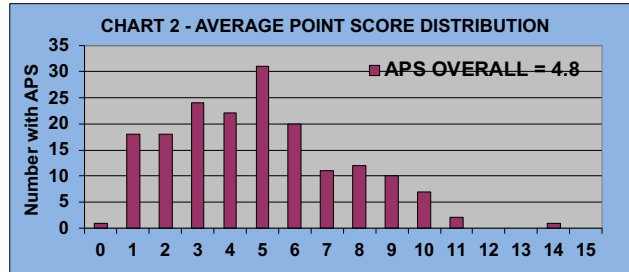

IF OTHERS ARE WAITING

AND NO POINTS ARE

POSSIBLE, PLEASE PICK UP

**LEAGUE STATISTICS
AFTER 14 ROUNDS OF PLAY**

**TABLE 1
2024 SEASON - RESULTS AFTER 14 ROUNDS OF PLAY**

	Number of Players		Percent		\$	\$	\$ Won	\$ Won	Max	Over	Percent
	Members (New)	Average	Winners	Winners	Allocated	Won	per Member	per Winner	\$ Won	"Limit"	Attendance
Flight A	45 (4)	35	42	93%	\$1,561	\$1,890	\$42	\$45	\$100	0	78%
Flight B	44 (8)	33	37	84%	\$1,561	\$1,440	\$33	\$39	\$80	0	76%
Flight C	44 (2)	31	35	80%	\$1,561	\$1,570	\$36	\$45	\$110	0	71%
Flight D	44 (3)	27	36	82%	\$1,561	\$1,580	\$36	\$44	\$90	0	61%
Total	177 (17)	127	150	85%	\$6,244	\$6,480	\$37	\$43	\$110	0	72%

**TABLE 2
AVERAGE POINTS SCORED OVER QUOTA**

	Running Average	Round 14
	-0.96	-0.52

**TABLE 3
AVERAGE QUOTA**

	Before Play	After Play
	5.69	5.76

IF OTHERS ARE WAITING

AND NO POINTS ARE

POSSIBLE, PLEASE PICK UP