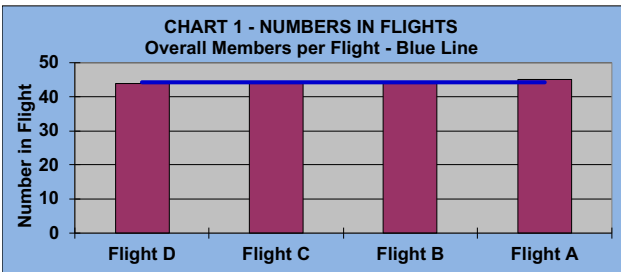

IF OTHERS ARE WAITING

AND NO POINTS ARE

POSSIBLE, PLEASE PICK UP

**LEAGUE STATISTICS
AFTER 14 ROUNDS OF PLAY**

**TABLE 1
2024 SEASON - RESULTS AFTER 14 ROUNDS OF PLAY**

	Number of Players		Percent		\$	\$	\$ Won	\$ Won	Max	Over	Percent
	Members (New)	Average	Winners	Winners	Allocated	Won	per Member	per Winner	\$ Won	"Limit"	Attendance
Flight A	45 (4)	35	42	93%	\$1,561	\$1,890	\$42	\$45	\$100	0	78%
Flight B	44 (8)	33	37	84%	\$1,561	\$1,440	\$33	\$39	\$80	0	76%
Flight C	44 (2)	31	35	80%	\$1,561	\$1,570	\$36	\$45	\$110	0	71%
Flight D	44 (3)	27	36	82%	\$1,561	\$1,580	\$36	\$44	\$90	0	61%
Total	177 (17)	127	150	85%	\$6,244	\$6,480	\$37	\$43	\$110	0	72%

**TABLE 2
AVERAGE POINTS SCORED OVER QUOTA**

	Running Average	Round 14
	-0.96	-0.52

**TABLE 3
AVERAGE QUOTA**

	Before Play	After Play
	5.69	5.76

IF OTHERS ARE WAITING

AND NO POINTS ARE

POSSIBLE, PLEASE PICK UP