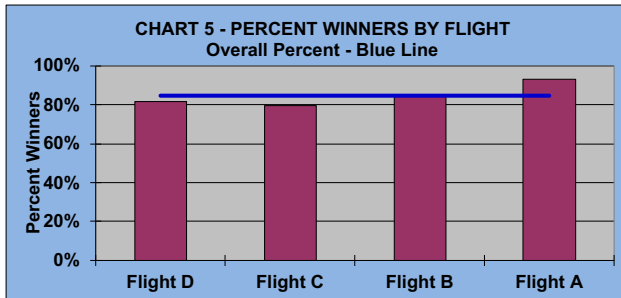

IF OTHERS ARE WAITING

AND NO POINTS ARE

POSSIBLE, PLEASE PICK UP

**LEAGUE STATISTICS
AFTER 14 ROUNDS OF PLAY**

**TABLE 1
2024 SEASON - RESULTS AFTER 14 ROUNDS OF PLAY**

	Number of Players		Percent		\$	\$	\$ Won	\$ Won	Max	Over	Percent
	Members (New)	Average	Winners	Winners	Allocated	Won	per Member	per Winner	\$ Won	"Limit"	Attendance
Flight A	45 (4)	35	42	93%	\$1,561	\$1,890	\$42	\$45	\$100	0	78%
Flight B	44 (8)	33	37	84%	\$1,561	\$1,440	\$33	\$39	\$80	0	76%
Flight C	44 (2)	31	35	80%	\$1,561	\$1,570	\$36	\$45	\$110	0	71%
Flight D	44 (3)	27	36	82%	\$1,561	\$1,580	\$36	\$44	\$90	0	61%
Total	177 (17)	127	150	85%	\$6,244	\$6,480	\$37	\$43	\$110	0	72%

**TABLE 2
AVERAGE POINTS SCORED OVER QUOTA**

	Running Average	Round 14
	-0.96	-0.52

**TABLE 3
AVERAGE QUOTA**

	Before Play	After Play
	5.69	5.76

IF OTHERS ARE WAITING

AND NO POINTS ARE

POSSIBLE, PLEASE PICK UP