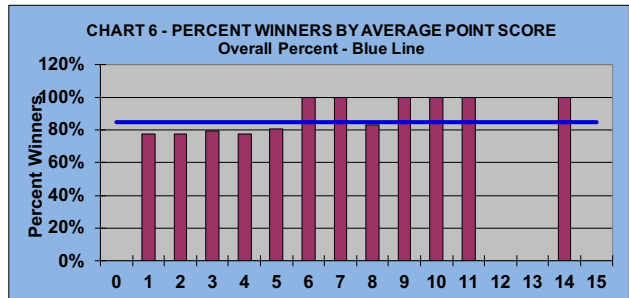

IF OTHERS ARE WAITING

AND NO POINTS ARE

POSSIBLE, PLEASE PICK UP

**LEAGUE STATISTICS
AFTER 14 ROUNDS OF PLAY**

**TABLE 1
2024 SEASON - RESULTS AFTER 14 ROUNDS OF PLAY**

	Number of Players		Percent		\$	\$	\$ Won	\$ Won	Max	Over	Percent
	Members (New)	Average	Winners	Winners	Allocated	Won	per Member	per Winner	\$ Won	"Limit"	Attendance
Flight A	45 (4)	35	42	93%	\$1,561	\$1,890	\$42	\$45	\$100	0	78%
Flight B	44 (8)	33	37	84%	\$1,561	\$1,440	\$33	\$39	\$80	0	76%
Flight C	44 (2)	31	35	80%	\$1,561	\$1,570	\$36	\$45	\$110	0	71%
Flight D	44 (3)	27	36	82%	\$1,561	\$1,580	\$36	\$44	\$90	0	61%
Total	177 (17)	127	150	85%	\$6,244	\$6,480	\$37	\$43	\$110	0	72%

**TABLE 2
AVERAGE POINTS SCORED OVER QUOTA**

	Running Average	Round 14
	-0.96	-0.52

**TABLE 3
AVERAGE QUOTA**

	Before Play	After Play
	5.69	5.76

IF OTHERS ARE WAITING

AND NO POINTS ARE

POSSIBLE, PLEASE PICK UP

GOLD AND WHITE TEES COMPARISON
AFTER 14 ROUNDS OF PLAY

TABLE 4
2024 SEASON - RESULTS AFTER 14 ROUNDS OF PLAY

	Number of Members Who Play From		\$ Won		\$ Won per Member		Number of Winners		Percent Winners		Max \$ Won	
	Gold Tees	White Tees	Gold Tees	White Tees	Gold Tees	White Tees	Gold Tees	White Tees	Gold Tees	White Tees	Gold Tees	White Tees
Flight A	30	15	\$1,320	\$570	\$44	\$38	29	13	97%	87%	\$100	\$90
Flight B	29	15	\$960	\$480	\$33	\$32	23	14	79%	93%	\$80	\$80
Flight C	33	11	\$1,190	\$380	\$36	\$35	26	9	79%	82%	\$110	\$100
Flight D	38	6	\$1,290	\$290	\$34	\$48	30	6	79%	100%	\$90	\$80
Total	130	47	\$4,760	\$1,720	\$37	\$37	108	42	83%	89%	\$110	\$100