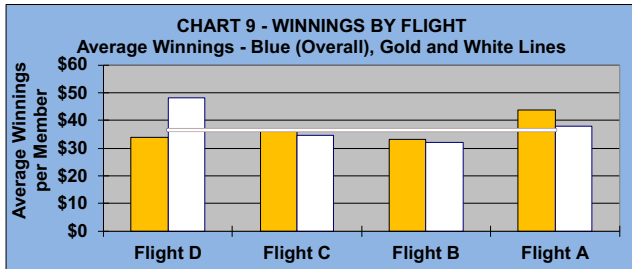

IF OTHERS ARE WAITING

AND NO POINTS ARE

POSSIBLE, PLEASE PICK UP

**LEAGUE STATISTICS
AFTER 14 ROUNDS OF PLAY**

**TABLE 1
2024 SEASON - RESULTS AFTER 14 ROUNDS OF PLAY**

	Number of Players		Percent		\$	\$	\$ Won	\$ Won	Max	Over	Percent
	Members (New)	Average	Winners	Winners	Allocated	Won	per Member	per Winner	\$ Won	"Limit"	Attendance
Flight A	45 (4)	35	42	93%	\$1,561	\$1,890	\$42	\$45	\$100	0	78%
Flight B	44 (8)	33	37	84%	\$1,561	\$1,440	\$33	\$39	\$80	0	76%
Flight C	44 (2)	31	35	80%	\$1,561	\$1,570	\$36	\$45	\$110	0	71%
Flight D	44 (3)	27	36	82%	\$1,561	\$1,580	\$36	\$44	\$90	0	61%
Total	177 (17)	127	150	85%	\$6,244	\$6,480	\$37	\$43	\$110	0	72%

**TABLE 2
AVERAGE POINTS SCORED OVER QUOTA**

	Running Average	Round 14
	-0.96	-0.52

**TABLE 3
AVERAGE QUOTA**

	Before Play	After Play
	5.69	5.76

IF OTHERS ARE WAITING

AND NO POINTS ARE

POSSIBLE, PLEASE PICK UP

GOLD AND WHITE TEES COMPARISON
AFTER 14 ROUNDS OF PLAY

TABLE 4
2024 SEASON - RESULTS AFTER 14 ROUNDS OF PLAY

	Number of Members Who Play From		\$ Won		\$ Won per Member		Number of Winners		Percent Winners		Max \$ Won	
	Gold Tees	White Tees	Gold Tees	White Tees	Gold Tees	White Tees	Gold Tees	White Tees	Gold Tees	White Tees	Gold Tees	White Tees
Flight A	30	15	\$1,320	\$570	\$44	\$38	29	13	97%	87%	\$100	\$90
Flight B	29	15	\$960	\$480	\$33	\$32	23	14	79%	93%	\$80	\$80
Flight C	33	11	\$1,190	\$380	\$36	\$35	26	9	79%	82%	\$110	\$100
Flight D	38	6	\$1,290	\$290	\$34	\$48	30	6	79%	100%	\$90	\$80
Total	130	47	\$4,760	\$1,720	\$37	\$37	108	42	83%	89%	\$110	\$100

TABLE 5
AVERAGE POINTS SCORED OVER QUOTA

	Gold Tees	White Tees
	-0.59	-0.38

TABLE 6
AVERAGE QUOTA

	Gold Tees	White Tees
	5.50	6.47

WINNING POINTS OVER QUOTA (WPOQ)

AFTER 14 ROUNDS OF PLAY

WINNING POINTS OVER QUOTA (WPOQ)