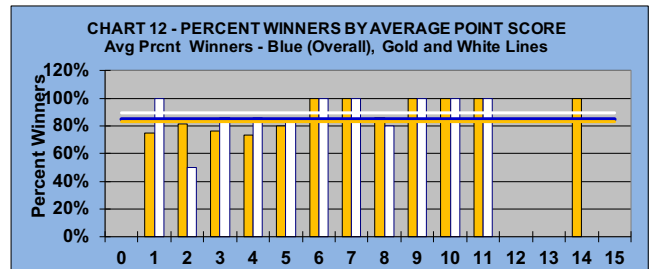

IF OTHERS ARE WAITING

AND NO POINTS ARE

POSSIBLE, PLEASE PICK UP

**LEAGUE STATISTICS
AFTER 14 ROUNDS OF PLAY**

**TABLE 1
2024 SEASON - RESULTS AFTER 14 ROUNDS OF PLAY**

	Number of Players		Percent		\$	\$	\$ Won	\$ Won	Max	Over	Percent
	Members (New)	Average	Winners	Winners	Allocated	Won	per Member	per Winner	\$ Won	"Limit"	Attendance
Flight A	45 (4)	35	42	93%	\$1,561	\$1,890	\$42	\$45	\$100	0	78%
Flight B	44 (8)	33	37	84%	\$1,561	\$1,440	\$33	\$39	\$80	0	76%
Flight C	44 (2)	31	35	80%	\$1,561	\$1,570	\$36	\$45	\$110	0	71%
Flight D	44 (3)	27	36	82%	\$1,561	\$1,580	\$36	\$44	\$90	0	61%
Total	177 (17)	127	150	85%	\$6,244	\$6,480	\$37	\$43	\$110	0	72%

**TABLE 2
AVERAGE POINTS SCORED OVER QUOTA**

	Running Average	Round 14
	-0.96	-0.52

**TABLE 3
AVERAGE QUOTA**

	Before Play	After Play
	5.69	5.76

IF OTHERS ARE WAITING

AND NO POINTS ARE

POSSIBLE, PLEASE PICK UP

GOLD AND WHITE TEES COMPARISON
AFTER 14 ROUNDS OF PLAY

TABLE 4
2024 SEASON - RESULTS AFTER 14 ROUNDS OF PLAY

	Number of Members Who Play From		\$ Won		\$ Won per Member		Number of Winners		Percent Winners		Max \$ Won	
	Gold Tees	White Tees	Gold Tees	White Tees	Gold Tees	White Tees	Gold Tees	White Tees	Gold Tees	White Tees	Gold Tees	White Tees
Flight A	30	15	\$1,320	\$570	\$44	\$38	29	13	97%	87%	\$100	\$90
Flight B	29	15	\$960	\$480	\$33	\$32	23	14	79%	93%	\$80	\$80
Flight C	33	11	\$1,190	\$380	\$36	\$35	26	9	79%	82%	\$110	\$100
Flight D	38	6	\$1,290	\$290	\$34	\$48	30	6	79%	100%	\$90	\$80
Total	130	47	\$4,760	\$1,720	\$37	\$37	108	42	83%	89%	\$110	\$100

TABLE 5
AVERAGE POINTS SCORED OVER QUOTA

	Gold Tees	White Tees
	-0.59	-0.38

TABLE 6
AVERAGE QUOTA

	Gold Tees	White Tees
	5.50	6.47

WINNING POINTS OVER QUOTA (WPOQ)

AFTER 14 ROUNDS OF PLAY

WINNING POINTS OVER QUOTA (WPOQ)