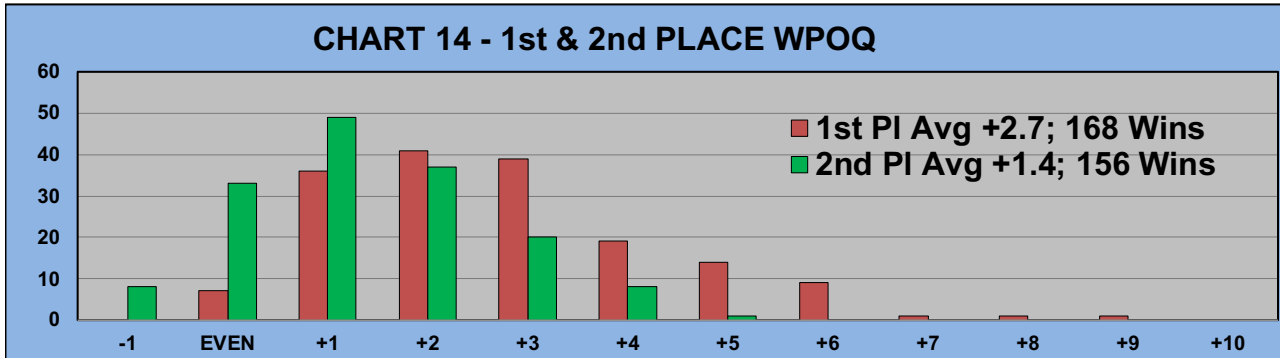

**TABLE 2
AVERAGE POINTS SCORED OVER QUOTA**

	Running Average	Round 14
	-0.96	-0.52

**TABLE 3
AVERAGE QUOTA**

	Before Play	After Play
	5.69	5.76

IF OTHERS ARE WAITING

AND NO POINTS ARE

POSSIBLE, PLEASE PICK UP

GOLD AND WHITE TEES COMPARISON
AFTER 14 ROUNDS OF PLAY

TABLE 4
2024 SEASON - RESULTS AFTER 14 ROUNDS OF PLAY

	Number of Members Who Play From		\$ Won		\$ Won per Member		Number of Winners		Percent Winners		Max \$ Won	
	Gold Tees	White Tees	Gold Tees	White Tees	Gold Tees	White Tees	Gold Tees	White Tees	Gold Tees	White Tees	Gold Tees	White Tees
Flight A	30	15	\$1,320	\$570	\$44	\$38	29	13	97%	87%	\$100	\$90
Flight B	29	15	\$960	\$480	\$33	\$32	23	14	79%	93%	\$80	\$80
Flight C	33	11	\$1,190	\$380	\$36	\$35	26	9	79%	82%	\$110	\$100
Flight D	38	6	\$1,290	\$290	\$34	\$48	30	6	79%	100%	\$90	\$80
Total	130	47	\$4,760	\$1,720	\$37	\$37	108	42	83%	89%	\$110	\$100

TABLE 5
AVERAGE POINTS SCORED OVER QUOTA

	Gold Tees	White Tees
	-0.59	-0.38

TABLE 6
AVERAGE QUOTA

	Gold Tees	White Tees
	5.50	6.47

WINNING POINTS OVER QUOTA (WPOQ)

AFTER 14 ROUNDS OF PLAY

WINNING POINTS OVER QUOTA (WPOQ)

AFTER 14 ROUNDS OF PLAY