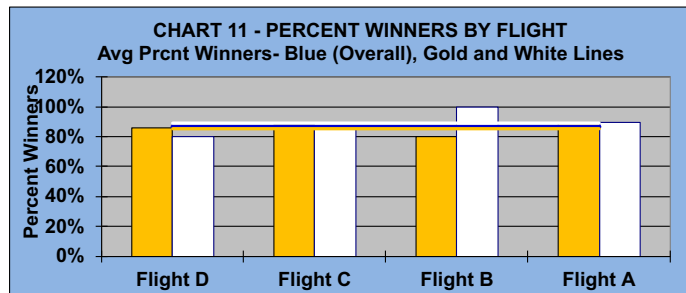

YOU MUST HOLE OUT

TO WIN A POINT

NO GIMMIES!!!

LEAGUE STATISTICS AFTER 16 ROUNDS OF PLAY

TABLE 1
2020 SEASON - RESULTS AFTER 16 ROUNDS OF PLAY

	Number of Players		Percent		\$ Allocated	\$ Won	\$ Won per Member		Max \$ Won	Over "Limit"	Percent Attendance
	Members (New)	Average	Winners	Winners			per Member	per Winner			
Flight A	45 (3)	36	40	89%	\$1,776	\$1,970	\$44	\$49	\$120	0	80%
Flight B	45 (4)	35	39	87%	\$1,776	\$1,760	\$39	\$45	\$130	1	79%
Flight C	45 (1)	34	39	87%	\$1,776	\$1,740	\$39	\$45	\$140	1	76%
Flight D	45 (7)	33	38	84%	\$1,776	\$1,830	\$41	\$48	\$110	0	73%
Total	180 (15)	139	156	87%	\$7,104	\$7,300	\$41	\$47	\$140	2	77%

TABLE 2 **AVERAGE POINTS SCORED OVER QUOTA**

Running Average	Round 16
-0.89	-0.51

TABLE 3 **AVERAGE QUOTA**

Before Play	After Play
6.20	6.26

YOU MUST HOLE OUT

TO WIN A POINT

NO GIMMIES!!!

GOLD AND WHITE TEES COMPARISON AFTER 16 ROUNDS OF PLAY

TABLE 4
2020 SEASON - RESULTS AFTER 16 ROUNDS OF PLAY

	Number of Members Who Play From		\$ Won		\$ Won per Member		Number of Winners		Percent Winners		Max \$ Won	
	Gold Tees	White Tees	Gold Tees	White Tees	Gold Tees	White Tees	Gold Tees	White Tees	Gold Tees	White Tees	Gold Tees	White Tees
Flight A	26	19	\$1,140	\$830	\$44	\$44	23	17	88%	89%	\$120	\$100
Flight B	30	15	\$1,110	\$650	\$37	\$43	24	15	80%	100%	\$130	\$90
Flight C	25	20	\$900	\$840	\$36	\$42	22	17	88%	85%	\$140	\$110
Flight D	35	10	\$1,410	\$420	\$40	\$42	30	8	86%	80%	\$110	\$100
Total	116	64	\$4,560	\$2,740	\$39	\$43	99	57	85%	89%	\$140	\$110

TABLE 5 AVERAGE POINTS SCORED OVER QUOTA

Gold Tees	White Tees
-0.43	-0.65

TABLE 6 AVERAGE QUOTA

Gold Tees	White Tees
6.00	6.73

WINNING POINTS OVER QUOTA (WPOQ)

AFTER 16 ROUNDS OF PLAY

WINNING POINTS OVER QUOTA (WPOQ)