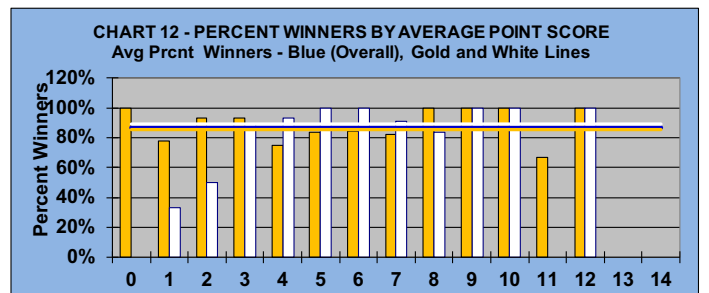

YOU MUST HOLE OUT

TO WIN A POINT

NO GIMMIES!!!

LEAGUE STATISTICS AFTER 16 ROUNDS OF PLAY

TABLE 1
2020 SEASON - RESULTS AFTER 16 ROUNDS OF PLAY

	Number of Players		Percent		\$ Allocated	\$ Won	\$ Won per Member		Max \$ Won	Over "Limit"	Percent Attendance
	Members (New)	Average	Winners	Winners			per Member	per Winner			
Flight A	45 (3)	36	40	89%	\$1,776	\$1,970	\$44	\$49	\$120	0	80%
Flight B	45 (4)	35	39	87%	\$1,776	\$1,760	\$39	\$45	\$130	1	79%
Flight C	45 (1)	34	39	87%	\$1,776	\$1,740	\$39	\$45	\$140	1	76%
Flight D	45 (7)	33	38	84%	\$1,776	\$1,830	\$41	\$48	\$110	0	73%
Total	180 (15)	139	156	87%	\$7,104	\$7,300	\$41	\$47	\$140	2	77%

TABLE 2 **AVERAGE POINTS SCORED OVER QUOTA**

Running Average	Round 16
-0.89	-0.51

TABLE 3 **AVERAGE QUOTA**

Before Play	After Play
6.20	6.26

YOU MUST HOLE OUT

TO WIN A POINT

NO GIMMIES!!!

GOLD AND WHITE TEES COMPARISON AFTER 16 ROUNDS OF PLAY

TABLE 4
2020 SEASON - RESULTS AFTER 16 ROUNDS OF PLAY

	Number of Members Who Play From		\$ Won		\$ Won per Member		Number of Winners		Percent Winners		Max \$ Won	
	Gold Tees	White Tees	Gold Tees	White Tees	Gold Tees	White Tees	Gold Tees	White Tees	Gold Tees	White Tees	Gold Tees	White Tees
Flight A	26	19	\$1,140	\$830	\$44	\$44	23	17	88%	89%	\$120	\$100
Flight B	30	15	\$1,110	\$650	\$37	\$43	24	15	80%	100%	\$130	\$90
Flight C	25	20	\$900	\$840	\$36	\$42	22	17	88%	85%	\$140	\$110
Flight D	35	10	\$1,410	\$420	\$40	\$42	30	8	86%	80%	\$110	\$100
Total	116	64	\$4,560	\$2,740	\$39	\$43	99	57	85%	89%	\$140	\$110

TABLE 5 AVERAGE POINTS SCORED OVER QUOTA

Gold Tees	White Tees
-0.43	-0.65

TABLE 6 AVERAGE QUOTA

Gold Tees	White Tees
6.00	6.73

WINNING POINTS OVER QUOTA (WPOQ)

AFTER 16 ROUNDS OF PLAY

WINNING POINTS OVER QUOTA (WPOQ)