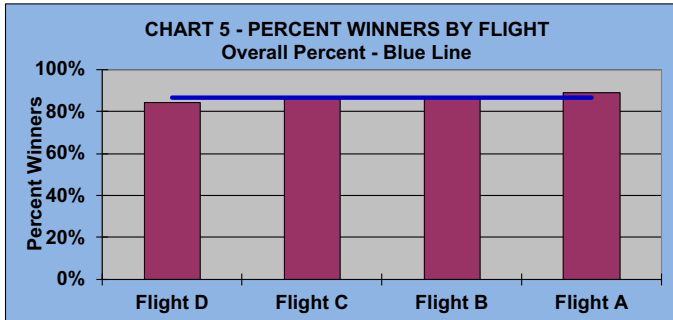

YOU MUST HOLE OUT

TO WIN A POINT

NO GIMMIES!!!

LEAGUE STATISTICS AFTER 16 ROUNDS OF PLAY

TABLE 1
2020 SEASON - RESULTS AFTER 16 ROUNDS OF PLAY

	Number of Players		Percent		\$ Allocated	\$ Won	\$ Won per Member		Max \$ Won	Over "Limit"	Percent Attendance
	Members (New)	Average	Winners	Winners			per Member	per Winner			
Flight A	45 (3)	36	40	89%	\$1,776	\$1,970	\$44	\$49	\$120	0	80%
Flight B	45 (4)	35	39	87%	\$1,776	\$1,760	\$39	\$45	\$130	1	79%
Flight C	45 (1)	34	39	87%	\$1,776	\$1,740	\$39	\$45	\$140	1	76%
Flight D	45 (7)	33	38	84%	\$1,776	\$1,830	\$41	\$48	\$110	0	73%
Total	180 (15)	139	156	87%	\$7,104	\$7,300	\$41	\$47	\$140	2	77%

TABLE 2 **AVERAGE POINTS SCORED OVER QUOTA**

Running Average	Round 16
-0.89	-0.51

TABLE 3 **AVERAGE QUOTA**

Before Play	After Play
6.20	6.26

YOU MUST HOLE OUT

TO WIN A POINT

NO GIMMIES!!!

GOLD AND WHITE TEES COMPARISON AFTER 16 ROUNDS OF PLAY