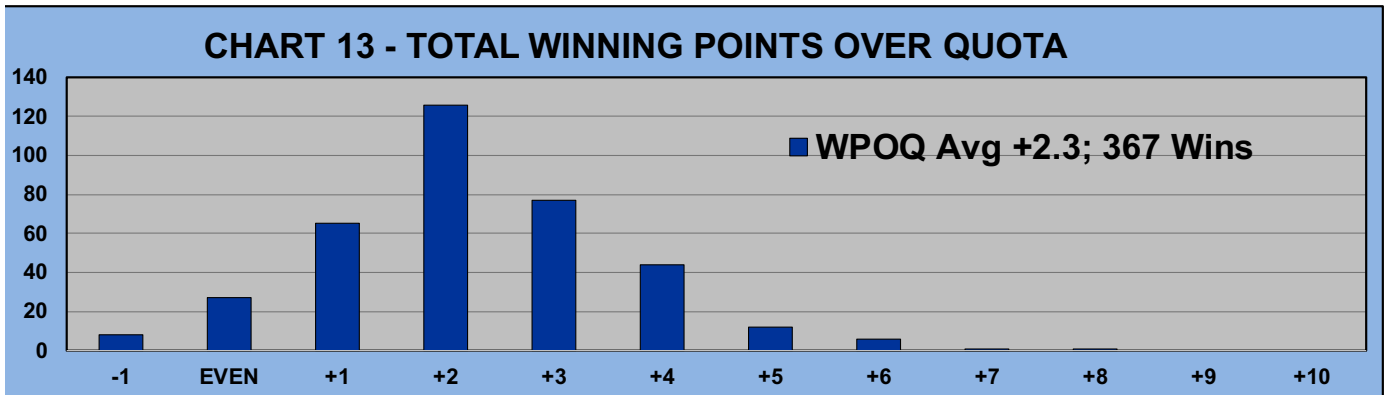

TABLE 2 **AVERAGE POINTS SCORED OVER QUOTA**

Running Average	Round 16
-0.89	-0.51

TABLE 3 **AVERAGE QUOTA**

Before Play	After Play
6.20	6.26

YOU MUST HOLE OUT

TO WIN A POINT

NO GIMMIES!!!

GOLD AND WHITE TEES COMPARISON AFTER 16 ROUNDS OF PLAY

TABLE 4
2020 SEASON - RESULTS AFTER 16 ROUNDS OF PLAY

	Number of Members Who Play From		\$ Won		\$ Won per Member		Number of Winners		Percent Winners		Max \$ Won	
	Gold Tees	White Tees	Gold Tees	White Tees	Gold Tees	White Tees	Gold Tees	White Tees	Gold Tees	White Tees	Gold Tees	White Tees
Flight A	26	19	\$1,140	\$830	\$44	\$44	23	17	88%	89%	\$120	\$100
Flight B	30	15	\$1,110	\$650	\$37	\$43	24	15	80%	100%	\$130	\$90
Flight C	25	20	\$900	\$840	\$36	\$42	22	17	88%	85%	\$140	\$110
Flight D	35	10	\$1,410	\$420	\$40	\$42	30	8	86%	80%	\$110	\$100
Total	116	64	\$4,560	\$2,740	\$39	\$43	99	57	85%	89%	\$140	\$110

TABLE 5 AVERAGE POINTS SCORED OVER QUOTA

Gold Tees	White Tees
-0.43	-0.65

TABLE 6 AVERAGE QUOTA

Gold Tees	White Tees
6.00	6.73

WINNING POINTS OVER QUOTA (WPOQ)

AFTER 16 ROUNDS OF PLAY

WINNING POINTS OVER QUOTA (WPOQ)

AFTER 16 ROUNDS OF PLAY