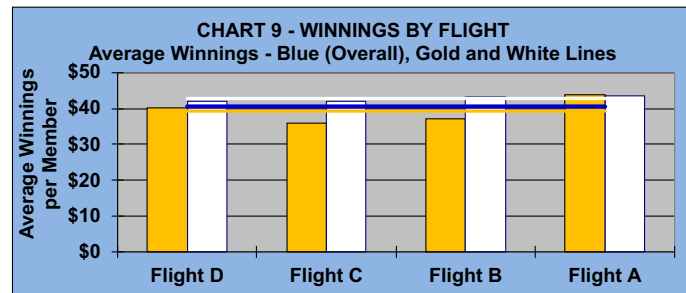

YOU MUST HOLE OUT

TO WIN A POINT

NO GIMMIES!!!

LEAGUE STATISTICS AFTER 16 ROUNDS OF PLAY

TABLE 1
2020 SEASON - RESULTS AFTER 16 ROUNDS OF PLAY

	Number of Players		Percent		\$ Allocated	\$ Won	\$ Won per Member		Max \$ Won	Over "Limit"	Percent Attendance
	Members (New)	Average	Winners	Winners			per Member	per Winner			
Flight A	45 (3)	36	40	89%	\$1,776	\$1,970	\$44	\$49	\$120	0	80%
Flight B	45 (4)	35	39	87%	\$1,776	\$1,760	\$39	\$45	\$130	1	79%
Flight C	45 (1)	34	39	87%	\$1,776	\$1,740	\$39	\$45	\$140	1	76%
Flight D	45 (7)	33	38	84%	\$1,776	\$1,830	\$41	\$48	\$110	0	73%
Total	180 (15)	139	156	87%	\$7,104	\$7,300	\$41	\$47	\$140	2	77%

TABLE 2 **AVERAGE POINTS SCORED OVER QUOTA**

Running Average	Round 16
-0.89	-0.51

TABLE 3 **AVERAGE QUOTA**

Before Play	After Play
6.20	6.26

YOU MUST HOLE OUT

TO WIN A POINT

NO GIMMIES!!!

GOLD AND WHITE TEES COMPARISON AFTER 16 ROUNDS OF PLAY

TABLE 4
2020 SEASON - RESULTS AFTER 16 ROUNDS OF PLAY

	Number of Members Who Play From		\$ Won		\$ Won per Member		Number of Winners		Percent Winners		Max \$ Won	
	Gold Tees	White Tees	Gold Tees	White Tees	Gold Tees	White Tees	Gold Tees	White Tees	Gold Tees	White Tees	Gold Tees	White Tees
Flight A	26	19	\$1,140	\$830	\$44	\$44	23	17	88%	89%	\$120	\$100
Flight B	30	15	\$1,110	\$650	\$37	\$43	24	15	80%	100%	\$130	\$90
Flight C	25	20	\$900	\$840	\$36	\$42	22	17	88%	85%	\$140	\$110
Flight D	35	10	\$1,410	\$420	\$40	\$42	30	8	86%	80%	\$110	\$100
Total	116	64	\$4,560	\$2,740	\$39	\$43	99	57	85%	89%	\$140	\$110

TABLE 5 AVERAGE POINTS SCORED OVER QUOTA

Gold Tees	White Tees
-0.43	-0.65

TABLE 6 AVERAGE QUOTA

Gold Tees	White Tees
6.00	6.73

WINNING POINTS OVER QUOTA (WPOQ)

AFTER 16 ROUNDS OF PLAY

WINNING POINTS OVER QUOTA (WPOQ)