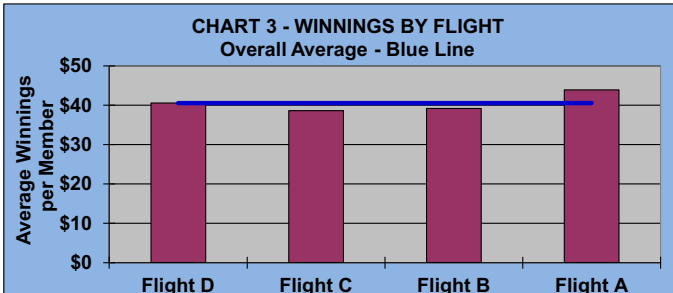

YOU MUST HOLE OUT

TO WIN A POINT

NO GIMMIES!!!

LEAGUE STATISTICS AFTER 16 ROUNDS OF PLAY

TABLE 1
2020 SEASON - RESULTS AFTER 16 ROUNDS OF PLAY

	Number of Players		Percent		\$ Allocated	\$ Won	\$ Won per Member		Max \$ Won	Over "Limit"	Percent Attendance
	Members (New)	Average	Winners	Winners			per Member	per Winner			
Flight A	45 (3)	36	40	89%	\$1,776	\$1,970	\$44	\$49	\$120	0	80%
Flight B	45 (4)	35	39	87%	\$1,776	\$1,760	\$39	\$45	\$130	1	79%
Flight C	45 (1)	34	39	87%	\$1,776	\$1,740	\$39	\$45	\$140	1	76%
Flight D	45 (7)	33	38	84%	\$1,776	\$1,830	\$41	\$48	\$110	0	73%
Total	180 (15)	139	156	87%	\$7,104	\$7,300	\$41	\$47	\$140	2	77%

TABLE 2 **AVERAGE POINTS SCORED OVER QUOTA**

Running Average	Round 16
-0.89	-0.51

TABLE 3 **AVERAGE QUOTA**

Before Play	After Play
6.20	6.26

YOU MUST HOLE OUT

TO WIN A POINT

NO GIMMIES!!!

GOLD AND WHITE TEES COMPARISON AFTER 16 ROUNDS OF PLAY