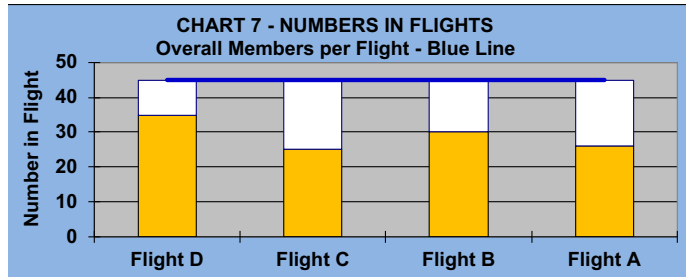

YOU MUST HOLE OUT

TO WIN A POINT

NO GIMMIES!!!

LEAGUE STATISTICS AFTER 16 ROUNDS OF PLAY

TABLE 1
2020 SEASON - RESULTS AFTER 16 ROUNDS OF PLAY

	Number of Players		Percent		\$ Allocated	\$ Won	\$ Won per Member		Max \$ Won	Over "Limit"	Percent Attendance
	Members (New)	Average	Winners	Winners			per Member	per Winner			
Flight A	45 (3)	36	40	89%	\$1,776	\$1,970	\$44	\$49	\$120	0	80%
Flight B	45 (4)	35	39	87%	\$1,776	\$1,760	\$39	\$45	\$130	1	79%
Flight C	45 (1)	34	39	87%	\$1,776	\$1,740	\$39	\$45	\$140	1	76%
Flight D	45 (7)	33	38	84%	\$1,776	\$1,830	\$41	\$48	\$110	0	73%
Total	180 (15)	139	156	87%	\$7,104	\$7,300	\$41	\$47	\$140	2	77%

TABLE 2 **AVERAGE POINTS SCORED OVER QUOTA**

Running Average	Round 16
-0.89	-0.51

TABLE 3 **AVERAGE QUOTA**

Before Play	After Play
6.20	6.26

YOU MUST HOLE OUT

TO WIN A POINT

NO GIMMIES!!!

GOLD AND WHITE TEES COMPARISON AFTER 16 ROUNDS OF PLAY

TABLE 4
2020 SEASON - RESULTS AFTER 16 ROUNDS OF PLAY

	Number of Members Who Play From		\$ Won		\$ Won per Member		Number of Winners		Percent Winners		Max \$ Won	
	Gold Tees	White Tees	Gold Tees	White Tees	Gold Tees	White Tees	Gold Tees	White Tees	Gold Tees	White Tees	Gold Tees	White Tees
Flight A	26	19	\$1,140	\$830	\$44	\$44	23	17	88%	89%	\$120	\$100
Flight B	30	15	\$1,110	\$650	\$37	\$43	24	15	80%	100%	\$130	\$90
Flight C	25	20	\$900	\$840	\$36	\$42	22	17	88%	85%	\$140	\$110
Flight D	35	10	\$1,410	\$420	\$40	\$42	30	8	86%	80%	\$110	\$100
Total	116	64	\$4,560	\$2,740	\$39	\$43	99	57	85%	89%	\$140	\$110

TABLE 5 AVERAGE POINTS SCORED OVER QUOTA

Gold Tees	White Tees
-0.43	-0.65

TABLE 6 AVERAGE QUOTA

Gold Tees	White Tees
6.00	6.73

WINNING POINTS OVER QUOTA (WPOQ)

AFTER 16 ROUNDS OF PLAY

WINNING POINTS OVER QUOTA (WPOQ)