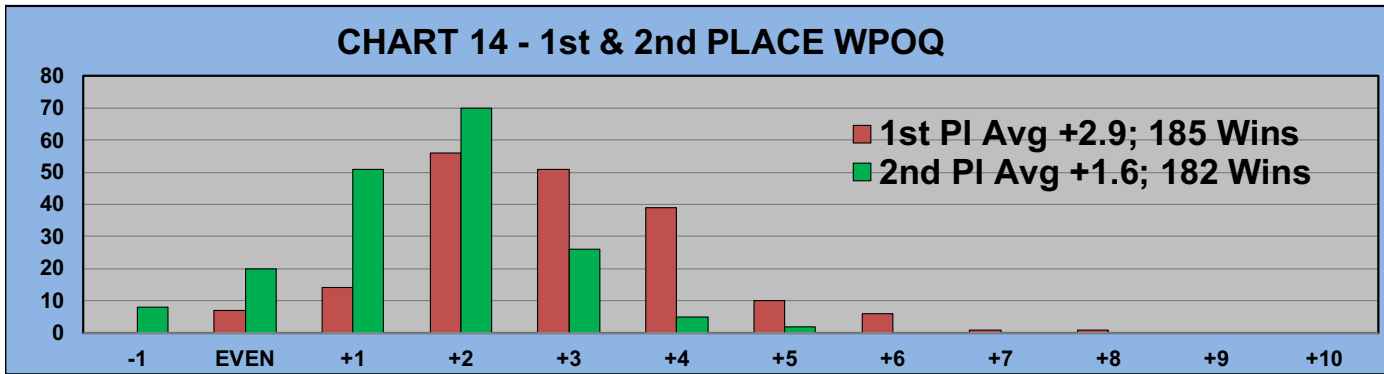

TABLE 4
2020 SEASON - RESULTS AFTER 16 ROUNDS OF PLAY

	Number of Members Who Play From		\$ Won		\$ Won per Member		Number of Winners		Percent Winners		Max \$ Won	
	Gold Tees	White Tees	Gold Tees	White Tees	Gold Tees	White Tees	Gold Tees	White Tees	Gold Tees	White Tees	Gold Tees	White Tees
Flight A	26	19	\$1,140	\$830	\$44	\$44	23	17	88%	89%	\$120	\$100
Flight B	30	15	\$1,110	\$650	\$37	\$43	24	15	80%	100%	\$130	\$90
Flight C	25	20	\$900	\$840	\$36	\$42	22	17	88%	85%	\$140	\$110
Flight D	35	10	\$1,410	\$420	\$40	\$42	30	8	86%	80%	\$110	\$100
Total	116	64	\$4,560	\$2,740	\$39	\$43	99	57	85%	89%	\$140	\$110

TABLE 5 AVERAGE POINTS SCORED OVER QUOTA

Gold Tees	White Tees
-0.43	-0.65

TABLE 6 AVERAGE QUOTA

Gold Tees	White Tees
6.00	6.73

WINNING POINTS OVER QUOTA (WPOQ)

AFTER 16 ROUNDS OF PLAY

WINNING POINTS OVER QUOTA (WPOQ)

AFTER 16 ROUNDS OF PLAY