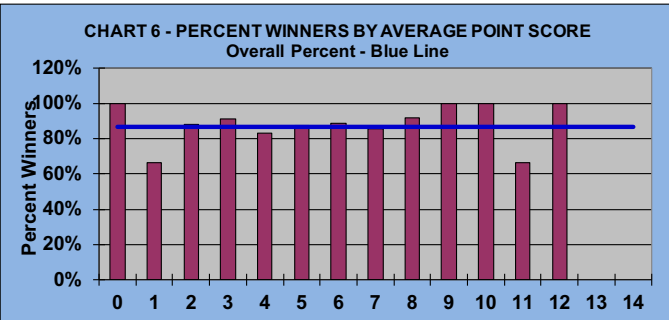

YOU MUST HOLE OUT

TO WIN A POINT

NO GIMMIES!!!

LEAGUE STATISTICS AFTER 16 ROUNDS OF PLAY

TABLE 1
2020 SEASON - RESULTS AFTER 16 ROUNDS OF PLAY

	Number of Players		Percent		\$ Allocated	\$ Won	\$ Won per Member		Max \$ Won	Over "Limit"	Percent Attendance
	Members (New)	Average	Winners	Winners			per Member	per Winner			
Flight A	45 (3)	36	40	89%	\$1,776	\$1,970	\$44	\$49	\$120	0	80%
Flight B	45 (4)	35	39	87%	\$1,776	\$1,760	\$39	\$45	\$130	1	79%
Flight C	45 (1)	34	39	87%	\$1,776	\$1,740	\$39	\$45	\$140	1	76%
Flight D	45 (7)	33	38	84%	\$1,776	\$1,830	\$41	\$48	\$110	0	73%
Total	180 (15)	139	156	87%	\$7,104	\$7,300	\$41	\$47	\$140	2	77%

TABLE 2 **AVERAGE POINTS SCORED OVER QUOTA**

Running Average	Round 16
-0.89	-0.51

TABLE 3 **AVERAGE QUOTA**

Before Play	After Play
6.20	6.26

YOU MUST HOLE OUT

TO WIN A POINT

NO GIMMIES!!!

GOLD AND WHITE TEES COMPARISON AFTER 16 ROUNDS OF PLAY