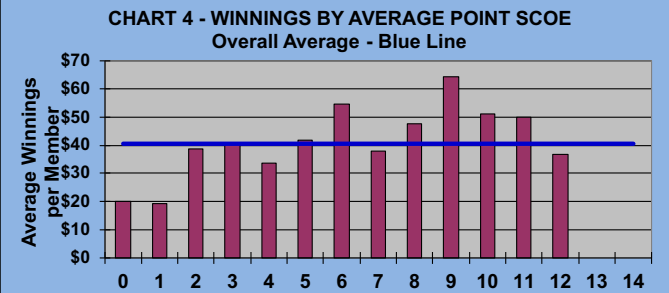

YOU MUST HOLE OUT

TO WIN A POINT

NO GIMMIES!!!

LEAGUE STATISTICS AFTER 16 ROUNDS OF PLAY

TABLE 1
2020 SEASON - RESULTS AFTER 16 ROUNDS OF PLAY

	Number of Players		Percent		\$ Allocated	\$ Won	\$ Won per Member		Max \$ Won	Over "Limit"	Percent Attendance
	Members (New)	Average	Winners	Winners			per Member	per Winner			
Flight A	45 (3)	36	40	89%	\$1,776	\$1,970	\$44	\$49	\$120	0	80%
Flight B	45 (4)	35	39	87%	\$1,776	\$1,760	\$39	\$45	\$130	1	79%
Flight C	45 (1)	34	39	87%	\$1,776	\$1,740	\$39	\$45	\$140	1	76%
Flight D	45 (7)	33	38	84%	\$1,776	\$1,830	\$41	\$48	\$110	0	73%
Total	180 (15)	139	156	87%	\$7,104	\$7,300	\$41	\$47	\$140	2	77%

TABLE 2 **AVERAGE POINTS SCORED OVER QUOTA**

Running Average	Round 16
-0.89	-0.51

TABLE 3 **AVERAGE QUOTA**

Before Play	After Play
6.20	6.26

YOU MUST HOLE OUT

TO WIN A POINT

NO GIMMIES!!!

GOLD AND WHITE TEES COMPARISON AFTER 16 ROUNDS OF PLAY