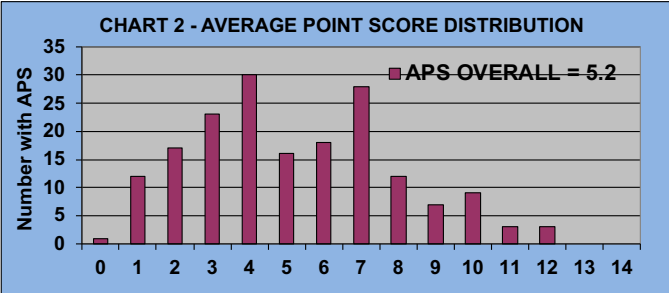

YOU MUST HOLE OUT

TO WIN A POINT

NO GIMMIES!!!

LEAGUE STATISTICS AFTER 16 ROUNDS OF PLAY

TABLE 1
2020 SEASON - RESULTS AFTER 16 ROUNDS OF PLAY

	Number of Players		Percent		\$ Allocated	\$ Won	\$ Won per Member		Max \$ Won	Over "Limit"	Percent Attendance
	Members (New)	Average	Winners	Winners			per Member	per Winner			
Flight A	45 (3)	36	40	89%	\$1,776	\$1,970	\$44	\$49	\$120	0	80%
Flight B	45 (4)	35	39	87%	\$1,776	\$1,760	\$39	\$45	\$130	1	79%
Flight C	45 (1)	34	39	87%	\$1,776	\$1,740	\$39	\$45	\$140	1	76%
Flight D	45 (7)	33	38	84%	\$1,776	\$1,830	\$41	\$48	\$110	0	73%
Total	180 (15)	139	156	87%	\$7,104	\$7,300	\$41	\$47	\$140	2	77%

TABLE 2 **AVERAGE POINTS SCORED OVER QUOTA**

Running Average	Round 16
-0.89	-0.51

TABLE 3 **AVERAGE QUOTA**

Before Play	After Play
6.20	6.26

YOU MUST HOLE OUT

TO WIN A POINT

NO GIMMIES!!!

GOLD AND WHITE TEES COMPARISON AFTER 16 ROUNDS OF PLAY