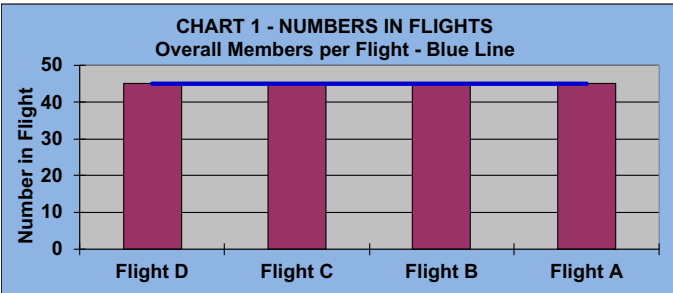

YOU MUST HOLE OUT

TO WIN A POINT

NO GIMMIES!!!

LEAGUE STATISTICS AFTER 16 ROUNDS OF PLAY

TABLE 1
2020 SEASON - RESULTS AFTER 16 ROUNDS OF PLAY

	Number of Players		Percent		\$ Allocated	\$ Won	\$ Won per Member		Max \$ Won	Over "Limit"	Percent Attendance
	Members (New)	Average	Winners	Winners			per Member	per Winner			
Flight A	45 (3)	36	40	89%	\$1,776	\$1,970	\$44	\$49	\$120	0	80%
Flight B	45 (4)	35	39	87%	\$1,776	\$1,760	\$39	\$45	\$130	1	79%
Flight C	45 (1)	34	39	87%	\$1,776	\$1,740	\$39	\$45	\$140	1	76%
Flight D	45 (7)	33	38	84%	\$1,776	\$1,830	\$41	\$48	\$110	0	73%
Total	180 (15)	139	156	87%	\$7,104	\$7,300	\$41	\$47	\$140	2	77%

TABLE 2 **AVERAGE POINTS SCORED OVER QUOTA**

Running Average	Round 16
-0.89	-0.51

TABLE 3 **AVERAGE QUOTA**

Before Play	After Play
6.20	6.26

YOU MUST HOLE OUT

TO WIN A POINT

NO GIMMIES!!!

GOLD AND WHITE TEES COMPARISON AFTER 16 ROUNDS OF PLAY