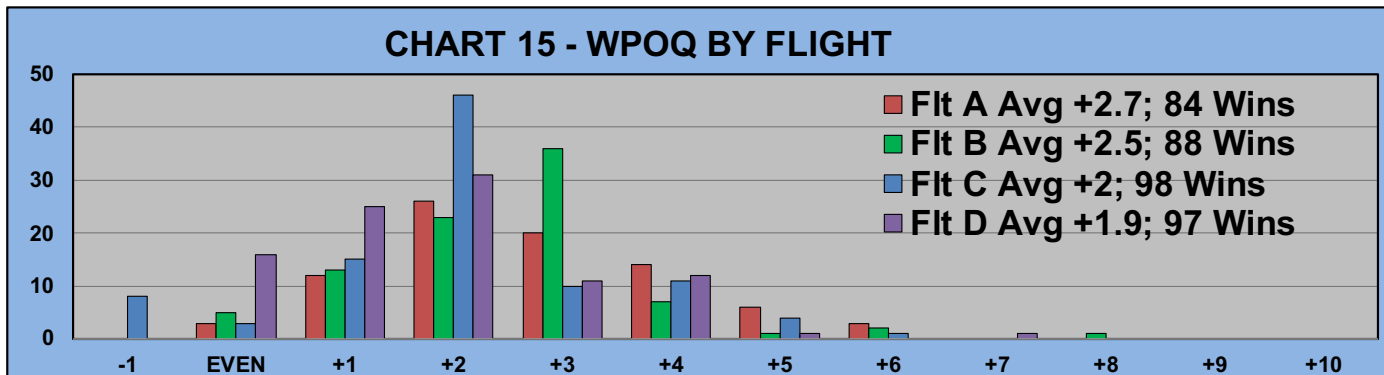

TABLE 4
2020 SEASON - RESULTS AFTER 16 ROUNDS OF PLAY

	Number of Members Who Play From		\$ Won		\$ Won per Member		Number of Winners		Percent Winners		Max \$ Won	
	Gold Tees	White Tees	Gold Tees	White Tees	Gold Tees	White Tees	Gold Tees	White Tees	Gold Tees	White Tees	Gold Tees	White Tees
Flight A	26	19	\$1,140	\$830	\$44	\$44	23	17	88%	89%	\$120	\$100
Flight B	30	15	\$1,110	\$650	\$37	\$43	24	15	80%	100%	\$130	\$90
Flight C	25	20	\$900	\$840	\$36	\$42	22	17	88%	85%	\$140	\$110
Flight D	35	10	\$1,410	\$420	\$40	\$42	30	8	86%	80%	\$110	\$100
Total	116	64	\$4,560	\$2,740	\$39	\$43	99	57	85%	89%	\$140	\$110

TABLE 5 AVERAGE POINTS SCORED OVER QUOTA

Gold Tees	White Tees
-0.43	-0.65

TABLE 6 AVERAGE QUOTA

Gold Tees	White Tees
6.00	6.73

WINNING POINTS OVER QUOTA (WPOQ)

AFTER 16 ROUNDS OF PLAY

WINNING POINTS OVER QUOTA (WPOQ)

AFTER 16 ROUNDS OF PLAY