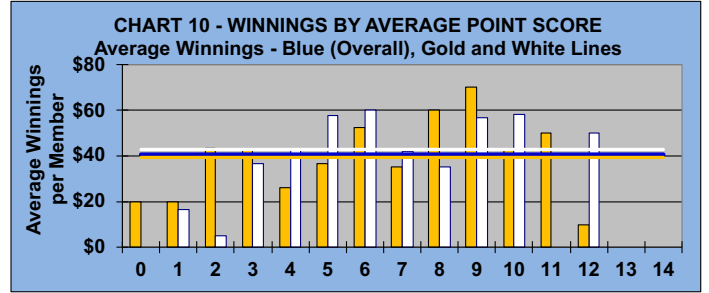

YOU MUST HOLE OUT

TO WIN A POINT

NO GIMMIES!!!

LEAGUE STATISTICS AFTER 16 ROUNDS OF PLAY

TABLE 1
2020 SEASON - RESULTS AFTER 16 ROUNDS OF PLAY

	Number of Players		Percent		\$ Allocated	\$ Won	\$ Won per Member		Max \$ Won	Over "Limit"	Percent Attendance
	Members (New)	Average	Winners	Winners			per Member	per Winner			
Flight A	45 (3)	36	40	89%	\$1,776	\$1,970	\$44	\$49	\$120	0	80%
Flight B	45 (4)	35	39	87%	\$1,776	\$1,760	\$39	\$45	\$130	1	79%
Flight C	45 (1)	34	39	87%	\$1,776	\$1,740	\$39	\$45	\$140	1	76%
Flight D	45 (7)	33	38	84%	\$1,776	\$1,830	\$41	\$48	\$110	0	73%
Total	180 (15)	139	156	87%	\$7,104	\$7,300	\$41	\$47	\$140	2	77%

TABLE 2 **AVERAGE POINTS SCORED OVER QUOTA**

Running Average	Round 16
-0.89	-0.51

TABLE 3 **AVERAGE QUOTA**

Before Play	After Play
6.20	6.26

YOU MUST HOLE OUT

TO WIN A POINT

NO GIMMIES!!!

GOLD AND WHITE TEES COMPARISON AFTER 16 ROUNDS OF PLAY

TABLE 4
2020 SEASON - RESULTS AFTER 16 ROUNDS OF PLAY

	Number of Members Who Play From		\$ Won		\$ Won per Member		Number of Winners		Percent Winners		Max \$ Won	
	Gold Tees	White Tees	Gold Tees	White Tees	Gold Tees	White Tees	Gold Tees	White Tees	Gold Tees	White Tees	Gold Tees	White Tees
Flight A	26	19	\$1,140	\$830	\$44	\$44	23	17	88%	89%	\$120	\$100
Flight B	30	15	\$1,110	\$650	\$37	\$43	24	15	80%	100%	\$130	\$90
Flight C	25	20	\$900	\$840	\$36	\$42	22	17	88%	85%	\$140	\$110
Flight D	35	10	\$1,410	\$420	\$40	\$42	30	8	86%	80%	\$110	\$100
Total	116	64	\$4,560	\$2,740	\$39	\$43	99	57	85%	89%	\$140	\$110

TABLE 5 AVERAGE POINTS SCORED OVER QUOTA

Gold Tees	White Tees
-0.43	-0.65

TABLE 6 AVERAGE QUOTA

Gold Tees	White Tees
6.00	6.73

WINNING POINTS OVER QUOTA (WPOQ)

AFTER 16 ROUNDS OF PLAY

WINNING POINTS OVER QUOTA (WPOQ)