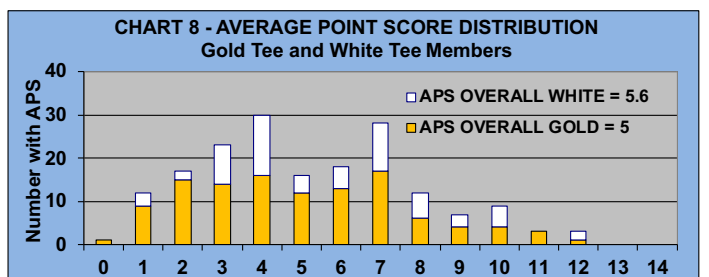

YOU MUST HOLE OUT

TO WIN A POINT

NO GIMMIES!!!

LEAGUE STATISTICS AFTER 16 ROUNDS OF PLAY

TABLE 1
2020 SEASON - RESULTS AFTER 16 ROUNDS OF PLAY

	Number of Players		Percent		\$ Allocated	\$ Won	\$ Won per Member		Max \$ Won	Over "Limit"	Percent Attendance
	Members (New)	Average	Winners	Winners			per Member	per Winner			
Flight A	45 (3)	36	40	89%	\$1,776	\$1,970	\$44	\$49	\$120	0	80%
Flight B	45 (4)	35	39	87%	\$1,776	\$1,760	\$39	\$45	\$130	1	79%
Flight C	45 (1)	34	39	87%	\$1,776	\$1,740	\$39	\$45	\$140	1	76%
Flight D	45 (7)	33	38	84%	\$1,776	\$1,830	\$41	\$48	\$110	0	73%
Total	180 (15)	139	156	87%	\$7,104	\$7,300	\$41	\$47	\$140	2	77%

TABLE 2 **AVERAGE POINTS SCORED OVER QUOTA**

Running Average	Round 16
-0.89	-0.51

TABLE 3 **AVERAGE QUOTA**

Before Play	After Play
6.20	6.26

YOU MUST HOLE OUT

TO WIN A POINT

NO GIMMIES!!!

GOLD AND WHITE TEES COMPARISON AFTER 16 ROUNDS OF PLAY

TABLE 4
2020 SEASON - RESULTS AFTER 16 ROUNDS OF PLAY

	Number of Members Who Play From		\$ Won		\$ Won per Member		Number of Winners		Percent Winners		Max \$ Won	
	Gold Tees	White Tees	Gold Tees	White Tees	Gold Tees	White Tees	Gold Tees	White Tees	Gold Tees	White Tees	Gold Tees	White Tees
Flight A	26	19	\$1,140	\$830	\$44	\$44	23	17	88%	89%	\$120	\$100
Flight B	30	15	\$1,110	\$650	\$37	\$43	24	15	80%	100%	\$130	\$90
Flight C	25	20	\$900	\$840	\$36	\$42	22	17	88%	85%	\$140	\$110
Flight D	35	10	\$1,410	\$420	\$40	\$42	30	8	86%	80%	\$110	\$100
Total	116	64	\$4,560	\$2,740	\$39	\$43	99	57	85%	89%	\$140	\$110

TABLE 5 AVERAGE POINTS SCORED OVER QUOTA

Gold Tees	White Tees
-0.43	-0.65

TABLE 6 AVERAGE QUOTA

Gold Tees	White Tees
6.00	6.73

WINNING POINTS OVER QUOTA (WPOQ)

AFTER 16 ROUNDS OF PLAY

WINNING POINTS OVER QUOTA (WPOQ)