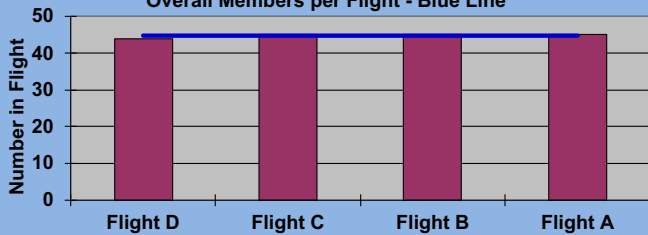

YOU MUST HOLE OUT

TO WIN A POINT

NO GIMMIES!!!

LEAGUE STATISTICS AFTER 6 ROUNDS OF PLAY

TABLE 1
2020 SEASON - RESULTS AFTER 6 ROUNDS OF PLAY

	Number of Players				\$ Allocated	\$ Won	\$ Won per Member		Max \$ Won	Over "Limit"	Percent Attendance
	Members (New)	Average	Winners	Winners			per Member	per Winner			
Flight A	45 (3)	37	31	69%	\$666	\$890	\$20	\$29	\$50	0	82%
Flight B	45 (4)	33	25	56%	\$666	\$670	\$15	\$27	\$80	0	72%
Flight C	45 (1)	35	25	56%	\$666	\$580	\$13	\$23	\$80	0	77%
Flight D	44 (6)	32	26	59%	\$666	\$660	\$15	\$25	\$70	0	72%
Total	179 (14)	136	107	60%	\$2,664	\$2,800	\$16	\$26	\$80	0	76%

AVERAGE POINTS SCORED OVER QUOTA

TABLE 2

Running Average	Round 6
-1.06	-0.42

AVERAGE QUOTA

TABLE 3

Before Play	After Play
5.99	6.14

CHART 1 - NUMBERS IN FLIGHTS
Overall Members per Flight - Blue Line

CHART 2 - AVERAGE POINT SCORE DISTRIBUTION

CHART 3 - WINNINGS BY FLIGHT
Overall Average - Blue Line

CHART 4 - WINNINGS BY AVERAGE POINT SCORE
Overall Average - Blue Line

CHART 5 - PERCENT WINNERS BY FLIGHT
Overall Percent - Blue Line

CHART 6 - PERCENT WINNERS BY AVERAGE POINT SCORE
Overall Percent - Blue Line