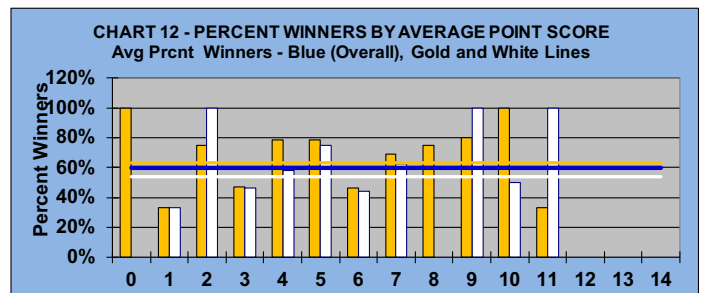

AVERAGE POINTS SCORED OVER QUOTA

TABLE 2

Running Average	Round 6
-1.06	-0.42

AVERAGE QUOTA

TABLE 3

Before Play	After Play
5.99	6.14

CHART 1 - NUMBERS IN FLIGHTS
Overall Members per Flight - Blue Line

CHART 2 - AVERAGE POINT SCORE DISTRIBUTION

CHART 3 - WINNINGS BY FLIGHT
Overall Average - Blue Line

CHART 4 - WINNINGS BY AVERAGE POINT SCORE
Overall Average - Blue Line

CHART 5 - PERCENT WINNERS BY FLIGHT
Overall Percent - Blue Line

CHART 6 - PERCENT WINNERS BY AVERAGE POINT SCORE
Overall Percent - Blue Line

YOU MUST HOLE OUT

TO WIN A POINT

NO GIMMIES!!!

GOLD AND WHITE TEES COMPARISON AFTER 6 ROUNDS OF PLAY

TABLE 4
2020 SEASON - RESULTS AFTER 6 ROUNDS OF PLAY

	Number of Members Who Play From		\$ Won		\$ Won per Member		Number of Winners		Percent Winners		Max \$ Won	
	Gold Tees	White Tees	Gold Tees	White Tees	Gold Tees	White Tees	Gold Tees	White Tees	Gold Tees	White Tees	Gold Tees	White Tees
Flight A	26	19	\$570	\$320	\$22	\$17	19	12	73%	63%	\$50	\$40
Flight B	29	16	\$470	\$200	\$16	\$13	17	8	59%	50%	\$80	\$40
Flight C	25	20	\$340	\$240	\$14	\$12	16	9	64%	45%	\$50	\$80
Flight D	34	10	\$490	\$170	\$14	\$17	20	6	59%	60%	\$70	\$50
Total	114	65	\$1,870	\$930	\$16	\$14	72	35	63%	54%	\$80	\$80

TABLE 5
AVERAGE POINTS SCORED OVER QUOTA

Gold Tees	White Tees
-0.41	-0.44

TABLE 6
AVERAGE QUOTA

Gold Tees	White Tees
5.88	6.61

WINNING POINTS OVER QUOTA (WPOQ)

AFTER 6 ROUNDS OF PLAY

WINNING POINTS OVER QUOTA (WPOQ)