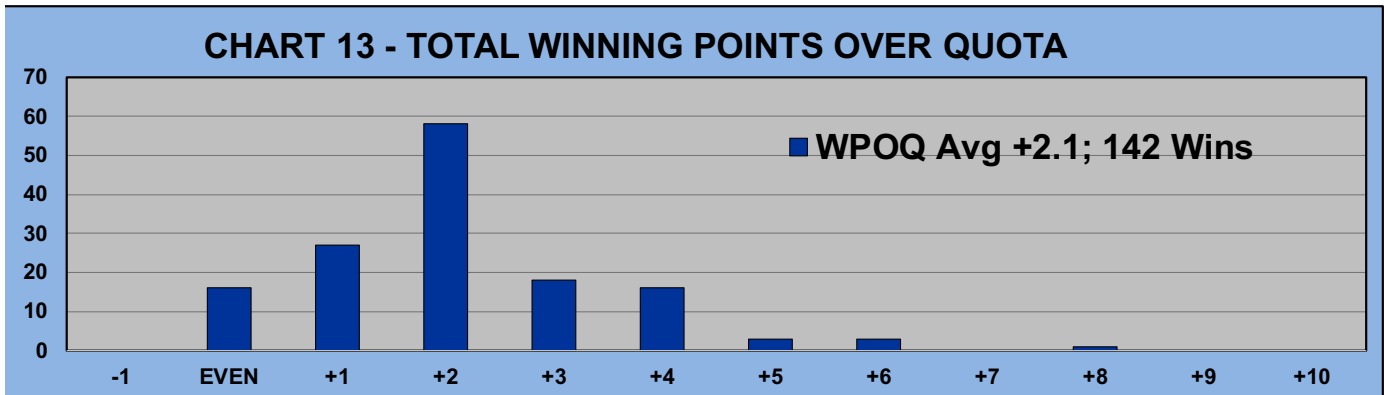

CHART 3 - WINNINGS BY FLIGHT
Overall Average - Blue Line

CHART 4 - WINNINGS BY AVERAGE POINT SCORE
Overall Average - Blue Line

CHART 5 - PERCENT WINNERS BY FLIGHT
Overall Percent - Blue Line

CHART 6 - PERCENT WINNERS BY AVERAGE POINT SCORE
Overall Percent - Blue Line

YOU MUST HOLE OUT

TO WIN A POINT

NO GIMMIES!!!

GOLD AND WHITE TEES COMPARISON AFTER 6 ROUNDS OF PLAY

TABLE 4
2020 SEASON - RESULTS AFTER 6 ROUNDS OF PLAY

	Number of Members Who Play From		\$ Won		\$ Won per Member		Number of Winners		Percent Winners		Max \$ Won	
	Gold Tees	White Tees	Gold Tees	White Tees	Gold Tees	White Tees	Gold Tees	White Tees	Gold Tees	White Tees	Gold Tees	White Tees
Flight A	26	19	\$570	\$320	\$22	\$17	19	12	73%	63%	\$50	\$40
Flight B	29	16	\$470	\$200	\$16	\$13	17	8	59%	50%	\$80	\$40
Flight C	25	20	\$340	\$240	\$14	\$12	16	9	64%	45%	\$50	\$80
Flight D	34	10	\$490	\$170	\$14	\$17	20	6	59%	60%	\$70	\$50
Total	114	65	\$1,870	\$930	\$16	\$14	72	35	63%	54%	\$80	\$80

TABLE 5
AVERAGE POINTS SCORED OVER QUOTA

Gold Tees	White Tees
-0.41	-0.44

TABLE 6
AVERAGE QUOTA

Gold Tees	White Tees
5.88	6.61

WINNING POINTS OVER QUOTA (WPOQ)

AFTER 6 ROUNDS OF PLAY

WINNING POINTS OVER QUOTA (WPOQ)

AFTER 6 ROUNDS OF PLAY