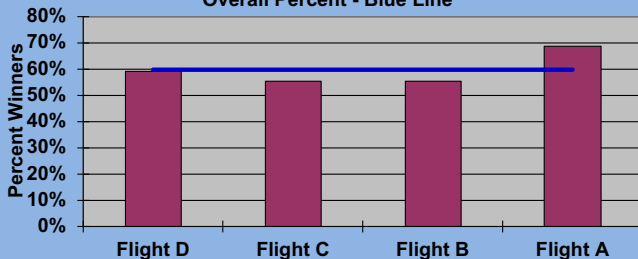

YOU MUST HOLE OUT

TO WIN A POINT

NO GIMMIES!!!

LEAGUE STATISTICS AFTER 6 ROUNDS OF PLAY

TABLE 1
2020 SEASON - RESULTS AFTER 6 ROUNDS OF PLAY

	Number of Players				\$ Allocated	\$ Won	\$ Won per Member		Max \$ Won	Over "Limit"	Percent Attendance
	Members (New)	Average	Winners	Winners			per Member	per Winner			
Flight A	45 (3)	37	31	69%	\$666	\$890	\$20	\$29	\$50	0	82%
Flight B	45 (4)	33	25	56%	\$666	\$670	\$15	\$27	\$80	0	72%
Flight C	45 (1)	35	25	56%	\$666	\$580	\$13	\$23	\$80	0	77%
Flight D	44 (6)	32	26	59%	\$666	\$660	\$15	\$25	\$70	0	72%
Total	179 (14)	136	107	60%	\$2,664	\$2,800	\$16	\$26	\$80	0	76%

AVERAGE POINTS SCORED OVER QUOTA

TABLE 2

Running Average	Round 6
-1.06	-0.42

AVERAGE QUOTA

TABLE 3

Before Play	After Play
5.99	6.14

CHART 1 - NUMBERS IN FLIGHTS
Overall Members per Flight - Blue Line

CHART 2 - AVERAGE POINT SCORE DISTRIBUTION

CHART 3 - WINNINGS BY FLIGHT
Overall Average - Blue Line

CHART 4 - WINNINGS BY AVERAGE POINT SCORE
Overall Average - Blue Line

CHART 5 - PERCENT WINNERS BY FLIGHT
Overall Percent - Blue Line

CHART 6 - PERCENT WINNERS BY AVERAGE POINT SCORE
Overall Percent - Blue Line

YOU MUST HOLE OUT

TO WIN A POINT

NO GIMMIES!!!

GOLD AND WHITE TEES COMPARISON AFTER 6 ROUNDS OF PLAY

TABLE 4
2020 SEASON - RESULTS AFTER 6 ROUNDS OF PLAY

	Number of Members Who Play From		\$ Won		\$ Won per Member		Number of Winners		Percent Winners		Max \$ Won	
	Gold Tees	White Tees	Gold Tees	White Tees	Gold Tees	White Tees	Gold Tees	White Tees	Gold Tees	White Tees	Gold Tees	White Tees
Flight A	26	19	\$570	\$320	\$22	\$17	19	12	73%	63%	\$50	\$40
Flight B	29	16	\$470	\$200	\$16	\$13	17	8	59%	50%	\$80	\$40
Flight C	25	20	\$340	\$240	\$14	\$12	16	9	64%	45%	\$50	\$80
Flight D	34	10	\$490	\$170	\$14	\$17	20	6	59%	60%	\$70	\$50
Total	114	65	\$1,870	\$930	\$16	\$14	72	35	63%	54%	\$80	\$80