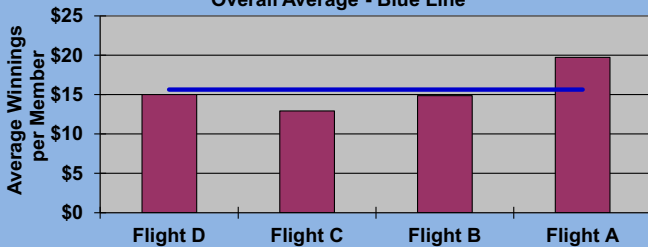

YOU MUST HOLE OUT

TO WIN A POINT

NO GIMMIES!!!

LEAGUE STATISTICS AFTER 6 ROUNDS OF PLAY

TABLE 1
2020 SEASON - RESULTS AFTER 6 ROUNDS OF PLAY

	Number of Players				\$ Allocated	\$ Won	\$ Won per Member		Max \$ Won	Over "Limit"	Percent Attendance
	Members (New)	Average	Winners	Winners			per Member	per Winner			
Flight A	45 (3)	37	31	69%	\$666	\$890	\$20	\$29	\$50	0	82%
Flight B	45 (4)	33	25	56%	\$666	\$670	\$15	\$27	\$80	0	72%
Flight C	45 (1)	35	25	56%	\$666	\$580	\$13	\$23	\$80	0	77%
Flight D	44 (6)	32	26	59%	\$666	\$660	\$15	\$25	\$70	0	72%
Total	179 (14)	136	107	60%	\$2,664	\$2,800	\$16	\$26	\$80	0	76%

AVERAGE POINTS SCORED OVER QUOTA

TABLE 2

Running Average	Round 6
-1.06	-0.42

AVERAGE QUOTA

TABLE 3

Before Play	After Play
5.99	6.14

CHART 1 - NUMBERS IN FLIGHTS
Overall Members per Flight - Blue Line

CHART 2 - AVERAGE POINT SCORE DISTRIBUTION

CHART 3 - WINNINGS BY FLIGHT
Overall Average - Blue Line

CHART 4 - WINNINGS BY AVERAGE POINT SCORE
Overall Average - Blue Line

CHART 5 - PERCENT WINNERS BY FLIGHT
Overall Percent - Blue Line

CHART 6 - PERCENT WINNERS BY AVERAGE POINT SCORE
Overall Percent - Blue Line

YOU MUST HOLE OUT

TO WIN A POINT

NO GIMMIES!!!

GOLD AND WHITE TEES COMPARISON AFTER 6 ROUNDS OF PLAY

TABLE 4
2020 SEASON - RESULTS AFTER 6 ROUNDS OF PLAY

	Number of Members Who Play From		\$ Won		\$ Won per Member		Number of Winners		Percent Winners		Max \$ Won	
	Gold Tees	White Tees	Gold Tees	White Tees	Gold Tees	White Tees	Gold Tees	White Tees	Gold Tees	White Tees	Gold Tees	White Tees
Flight A	26	19	\$570	\$320	\$22	\$17	19	12	73%	63%	\$50	\$40
Flight B	29	16	\$470	\$200	\$16	\$13	17	8	59%	50%	\$80	\$40
Flight C	25	20	\$340	\$240	\$14	\$12	16	9	64%	45%	\$50	\$80
Flight D	34	10	\$490	\$170	\$14	\$17	20	6	59%	60%	\$70	\$50
Total	114	65	\$1,870	\$930	\$16	\$14	72	35	63%	54%	\$80	\$80