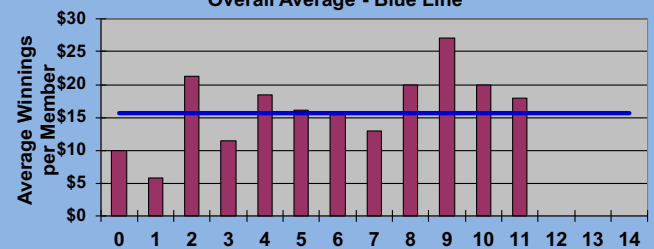

YOU MUST HOLE OUT

TO WIN A POINT

NO GIMMIES!!!

LEAGUE STATISTICS AFTER 6 ROUNDS OF PLAY

TABLE 1
2020 SEASON - RESULTS AFTER 6 ROUNDS OF PLAY

	Number of Players				\$ Allocated	\$ Won	\$ Won per Member		Max \$ Won	Over "Limit"	Percent Attendance
	Members (New)	Average	Winners	Winners			per Member	per Winner			
Flight A	45 (3)	37	31	69%	\$666	\$890	\$20	\$29	\$50	0	82%
Flight B	45 (4)	33	25	56%	\$666	\$670	\$15	\$27	\$80	0	72%
Flight C	45 (1)	35	25	56%	\$666	\$580	\$13	\$23	\$80	0	77%
Flight D	44 (6)	32	26	59%	\$666	\$660	\$15	\$25	\$70	0	72%
Total	179 (14)	136	107	60%	\$2,664	\$2,800	\$16	\$26	\$80	0	76%

AVERAGE POINTS SCORED OVER QUOTA

TABLE 2

Running Average	Round 6
-1.06	-0.42

AVERAGE QUOTA

TABLE 3

Before Play	After Play
5.99	6.14

CHART 1 - NUMBERS IN FLIGHTS
Overall Members per Flight - Blue Line

CHART 2 - AVERAGE POINT SCORE DISTRIBUTION

CHART 3 - WINNINGS BY FLIGHT
Overall Average - Blue Line

CHART 4 - WINNINGS BY AVERAGE POINT SCORE
Overall Average - Blue Line

CHART 5 - PERCENT WINNERS BY FLIGHT
Overall Percent - Blue Line

CHART 6 - PERCENT WINNERS BY AVERAGE POINT SCORE
Overall Percent - Blue Line

YOU MUST HOLE OUT

TO WIN A POINT

NO GIMMIES!!!

GOLD AND WHITE TEES COMPARISON AFTER 6 ROUNDS OF PLAY

TABLE 4
2020 SEASON - RESULTS AFTER 6 ROUNDS OF PLAY

	Number of Members Who Play From		\$ Won		\$ Won per Member		Number of Winners		Percent Winners		Max \$ Won	
	Gold Tees	White Tees	Gold Tees	White Tees	Gold Tees	White Tees	Gold Tees	White Tees	Gold Tees	White Tees	Gold Tees	White Tees
Flight A	26	19	\$570	\$320	\$22	\$17	19	12	73%	63%	\$50	\$40
Flight B	29	16	\$470	\$200	\$16	\$13	17	8	59%	50%	\$80	\$40
Flight C	25	20	\$340	\$240	\$14	\$12	16	9	64%	45%	\$50	\$80
Flight D	34	10	\$490	\$170	\$14	\$17	20	6	59%	60%	\$70	\$50
Total	114	65	\$1,870	\$930	\$16	\$14	72	35	63%	54%	\$80	\$80