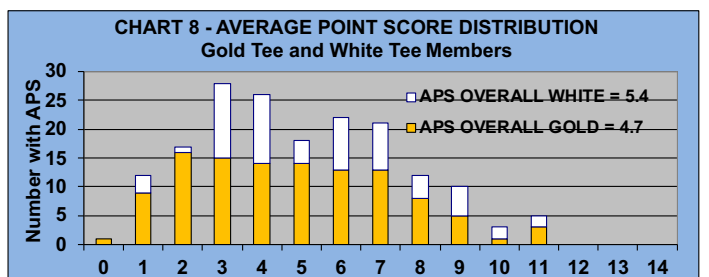

AVERAGE POINTS SCORED OVER QUOTA

TABLE 2

Running Average	Round 6
-1.06	-0.42

AVERAGE QUOTA

TABLE 3

Before Play	After Play
5.99	6.14

CHART 1 - NUMBERS IN FLIGHTS
Overall Members per Flight - Blue Line

CHART 2 - AVERAGE POINT SCORE DISTRIBUTION

CHART 3 - WINNINGS BY FLIGHT
Overall Average - Blue Line

CHART 4 - WINNINGS BY AVERAGE POINT SCORE
Overall Average - Blue Line

CHART 5 - PERCENT WINNERS BY FLIGHT
Overall Percent - Blue Line

CHART 6 - PERCENT WINNERS BY AVERAGE POINT SCORE
Overall Percent - Blue Line

YOU MUST HOLE OUT

TO WIN A POINT

NO GIMMIES!!!

GOLD AND WHITE TEES COMPARISON AFTER 6 ROUNDS OF PLAY

TABLE 4
2020 SEASON - RESULTS AFTER 6 ROUNDS OF PLAY

	Number of Members Who Play From		\$ Won		\$ Won per Member		Number of Winners		Percent Winners		Max \$ Won	
	Gold Tees	White Tees	Gold Tees	White Tees	Gold Tees	White Tees	Gold Tees	White Tees	Gold Tees	White Tees	Gold Tees	White Tees
Flight A	26	19	\$570	\$320	\$22	\$17	19	12	73%	63%	\$50	\$40
Flight B	29	16	\$470	\$200	\$16	\$13	17	8	59%	50%	\$80	\$40
Flight C	25	20	\$340	\$240	\$14	\$12	16	9	64%	45%	\$50	\$80
Flight D	34	10	\$490	\$170	\$14	\$17	20	6	59%	60%	\$70	\$50
Total	114	65	\$1,870	\$930	\$16	\$14	72	35	63%	54%	\$80	\$80

TABLE 5
AVERAGE POINTS SCORED OVER QUOTA

Gold Tees	White Tees
-0.41	-0.44

TABLE 6
AVERAGE QUOTA

Gold Tees	White Tees
5.88	6.61

WINNING POINTS OVER QUOTA (WPOQ)

AFTER 6 ROUNDS OF PLAY

WINNING POINTS OVER QUOTA (WPOQ)