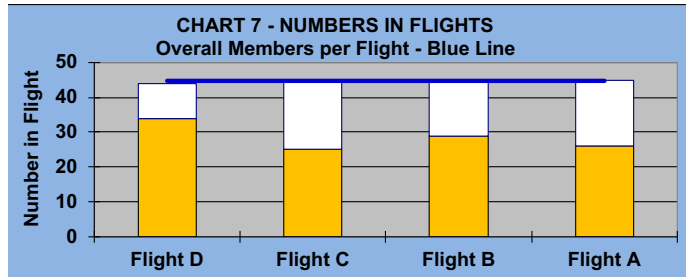

AVERAGE POINTS SCORED OVER QUOTA

TABLE 2

Running Average	Round 6
-1.06	-0.42

AVERAGE QUOTA

TABLE 3

Before Play	After Play
5.99	6.14

CHART 1 - NUMBERS IN FLIGHTS
Overall Members per Flight - Blue Line

CHART 2 - AVERAGE POINT SCORE DISTRIBUTION

CHART 3 - WINNINGS BY FLIGHT
Overall Average - Blue Line

CHART 4 - WINNINGS BY AVERAGE POINT SCORE
Overall Average - Blue Line

CHART 5 - PERCENT WINNERS BY FLIGHT
Overall Percent - Blue Line

CHART 6 - PERCENT WINNERS BY AVERAGE POINT SCORE
Overall Percent - Blue Line

YOU MUST HOLE OUT

TO WIN A POINT

NO GIMMIES!!!

GOLD AND WHITE TEES COMPARISON AFTER 6 ROUNDS OF PLAY

TABLE 4
2020 SEASON - RESULTS AFTER 6 ROUNDS OF PLAY

	Number of Members Who Play From		\$ Won		\$ Won per Member		Number of Winners		Percent Winners		Max \$ Won	
	Gold Tees	White Tees	Gold Tees	White Tees	Gold Tees	White Tees	Gold Tees	White Tees	Gold Tees	White Tees	Gold Tees	White Tees
Flight A	26	19	\$570	\$320	\$22	\$17	19	12	73%	63%	\$50	\$40
Flight B	29	16	\$470	\$200	\$16	\$13	17	8	59%	50%	\$80	\$40
Flight C	25	20	\$340	\$240	\$14	\$12	16	9	64%	45%	\$50	\$80
Flight D	34	10	\$490	\$170	\$14	\$17	20	6	59%	60%	\$70	\$50
Total	114	65	\$1,870	\$930	\$16	\$14	72	35	63%	54%	\$80	\$80

TABLE 5
AVERAGE POINTS SCORED OVER QUOTA

Gold Tees	White Tees
-0.41	-0.44

TABLE 6
AVERAGE QUOTA

Gold Tees	White Tees
5.88	6.61

WINNING POINTS OVER QUOTA (WPOQ)

AFTER 6 ROUNDS OF PLAY

WINNING POINTS OVER QUOTA (WPOQ)