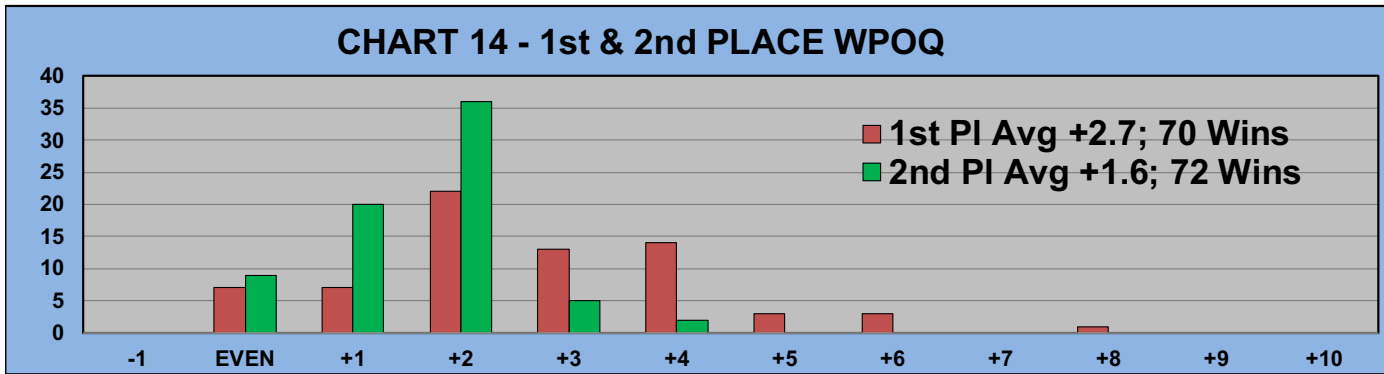

YOU MUST HOLE OUT

TO WIN A POINT

NO GIMMIES!!!

GOLD AND WHITE TEES COMPARISON AFTER 6 ROUNDS OF PLAY

TABLE 4
2020 SEASON - RESULTS AFTER 6 ROUNDS OF PLAY

	Number of Members Who Play From		\$ Won		\$ Won per Member		Number of Winners		Percent Winners		Max \$ Won	
	Gold Tees	White Tees	Gold Tees	White Tees	Gold Tees	White Tees	Gold Tees	White Tees	Gold Tees	White Tees	Gold Tees	White Tees
Flight A	26	19	\$570	\$320	\$22	\$17	19	12	73%	63%	\$50	\$40
Flight B	29	16	\$470	\$200	\$16	\$13	17	8	59%	50%	\$80	\$40
Flight C	25	20	\$340	\$240	\$14	\$12	16	9	64%	45%	\$50	\$80
Flight D	34	10	\$490	\$170	\$14	\$17	20	6	59%	60%	\$70	\$50
Total	114	65	\$1,870	\$930	\$16	\$14	72	35	63%	54%	\$80	\$80

TABLE 5
AVERAGE POINTS SCORED OVER QUOTA

Gold Tees	White Tees
-0.41	-0.44

TABLE 6
AVERAGE QUOTA

Gold Tees	White Tees
5.88	6.61

WINNING POINTS OVER QUOTA (WPOQ)

AFTER 6 ROUNDS OF PLAY

WINNING POINTS OVER QUOTA (WPOQ)

AFTER 6 ROUNDS OF PLAY