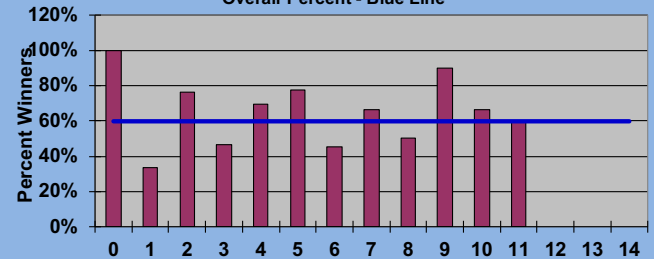

YOU MUST HOLE OUT

TO WIN A POINT

NO GIMMIES!!!

LEAGUE STATISTICS AFTER 6 ROUNDS OF PLAY

TABLE 1
2020 SEASON - RESULTS AFTER 6 ROUNDS OF PLAY

	Number of Players				\$ Allocated	\$ Won	\$ Won per Member		Max \$ Won	Over "Limit"	Percent Attendance
	Members (New)	Average	Winners	Winners			per Member	per Winner			
Flight A	45 (3)	37	31	69%	\$666	\$890	\$20	\$29	\$50	0	82%
Flight B	45 (4)	33	25	56%	\$666	\$670	\$15	\$27	\$80	0	72%
Flight C	45 (1)	35	25	56%	\$666	\$580	\$13	\$23	\$80	0	77%
Flight D	44 (6)	32	26	59%	\$666	\$660	\$15	\$25	\$70	0	72%
Total	179 (14)	136	107	60%	\$2,664	\$2,800	\$16	\$26	\$80	0	76%

AVERAGE POINTS SCORED OVER QUOTA

TABLE 2

Running Average	Round 6
-1.06	-0.42

AVERAGE QUOTA

TABLE 3

Before Play	After Play
5.99	6.14

CHART 1 - NUMBERS IN FLIGHTS
Overall Members per Flight - Blue Line

CHART 2 - AVERAGE POINT SCORE DISTRIBUTION

CHART 3 - WINNINGS BY FLIGHT
Overall Average - Blue Line

CHART 4 - WINNINGS BY AVERAGE POINT SCORE
Overall Average - Blue Line

CHART 5 - PERCENT WINNERS BY FLIGHT
Overall Percent - Blue Line

CHART 6 - PERCENT WINNERS BY AVERAGE POINT SCORE
Overall Percent - Blue Line

YOU MUST HOLE OUT

TO WIN A POINT

NO GIMMIES!!!

GOLD AND WHITE TEES COMPARISON AFTER 6 ROUNDS OF PLAY

TABLE 4
2020 SEASON - RESULTS AFTER 6 ROUNDS OF PLAY

	Number of Members Who Play From		\$ Won		\$ Won per Member		Number of Winners		Percent Winners		Max \$ Won	
	Gold Tees	White Tees	Gold Tees	White Tees	Gold Tees	White Tees	Gold Tees	White Tees	Gold Tees	White Tees	Gold Tees	White Tees
Flight A	26	19	\$570	\$320	\$22	\$17	19	12	73%	63%	\$50	\$40
Flight B	29	16	\$470	\$200	\$16	\$13	17	8	59%	50%	\$80	\$40
Flight C	25	20	\$340	\$240	\$14	\$12	16	9	64%	45%	\$50	\$80
Flight D	34	10	\$490	\$170	\$14	\$17	20	6	59%	60%	\$70	\$50
Total	114	65	\$1,870	\$930	\$16	\$14	72	35	63%	54%	\$80	\$80