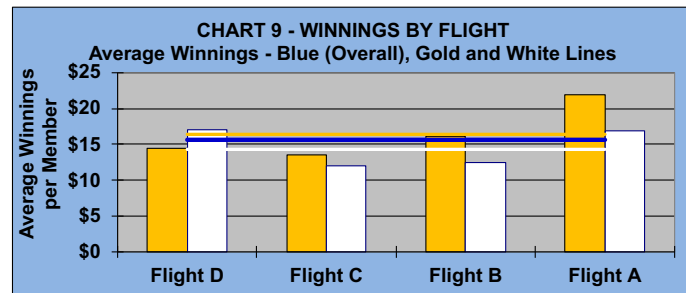

AVERAGE POINTS SCORED OVER QUOTA

TABLE 2

Running Average	Round 6
-1.06	-0.42

AVERAGE QUOTA

TABLE 3

Before Play	After Play
5.99	6.14

CHART 1 - NUMBERS IN FLIGHTS
Overall Members per Flight - Blue Line

CHART 2 - AVERAGE POINT SCORE DISTRIBUTION

CHART 3 - WINNINGS BY FLIGHT
Overall Average - Blue Line

CHART 4 - WINNINGS BY AVERAGE POINT SCORE
Overall Average - Blue Line

CHART 5 - PERCENT WINNERS BY FLIGHT
Overall Percent - Blue Line

CHART 6 - PERCENT WINNERS BY AVERAGE POINT SCORE
Overall Percent - Blue Line

YOU MUST HOLE OUT

TO WIN A POINT

NO GIMMIES!!!

GOLD AND WHITE TEES COMPARISON AFTER 6 ROUNDS OF PLAY

TABLE 4
2020 SEASON - RESULTS AFTER 6 ROUNDS OF PLAY

	Number of Members Who Play From		\$ Won		\$ Won per Member		Number of Winners		Percent Winners		Max \$ Won	
	Gold Tees	White Tees	Gold Tees	White Tees	Gold Tees	White Tees	Gold Tees	White Tees	Gold Tees	White Tees	Gold Tees	White Tees
Flight A	26	19	\$570	\$320	\$22	\$17	19	12	73%	63%	\$50	\$40
Flight B	29	16	\$470	\$200	\$16	\$13	17	8	59%	50%	\$80	\$40
Flight C	25	20	\$340	\$240	\$14	\$12	16	9	64%	45%	\$50	\$80
Flight D	34	10	\$490	\$170	\$14	\$17	20	6	59%	60%	\$70	\$50
Total	114	65	\$1,870	\$930	\$16	\$14	72	35	63%	54%	\$80	\$80

TABLE 5
AVERAGE POINTS SCORED OVER QUOTA

Gold Tees	White Tees
-0.41	-0.44

TABLE 6
AVERAGE QUOTA

Gold Tees	White Tees
5.88	6.61

WINNING POINTS OVER QUOTA (WPOQ)

AFTER 6 ROUNDS OF PLAY

WINNING POINTS OVER QUOTA (WPOQ)