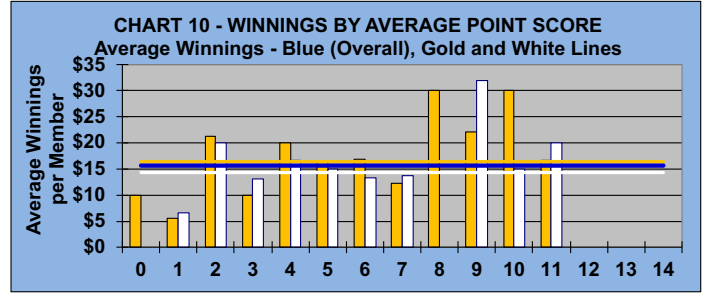

AVERAGE POINTS SCORED OVER QUOTA

TABLE 2

Running Average	Round 6
-1.06	-0.42

AVERAGE QUOTA

TABLE 3

Before Play	After Play
5.99	6.14

CHART 1 - NUMBERS IN FLIGHTS
Overall Members per Flight - Blue Line

CHART 2 - AVERAGE POINT SCORE DISTRIBUTION

CHART 3 - WINNINGS BY FLIGHT
Overall Average - Blue Line

CHART 4 - WINNINGS BY AVERAGE POINT SCORE
Overall Average - Blue Line

CHART 5 - PERCENT WINNERS BY FLIGHT
Overall Percent - Blue Line

CHART 6 - PERCENT WINNERS BY AVERAGE POINT SCORE
Overall Percent - Blue Line

YOU MUST HOLE OUT

TO WIN A POINT

NO GIMMIES!!!

GOLD AND WHITE TEES COMPARISON AFTER 6 ROUNDS OF PLAY

TABLE 4
2020 SEASON - RESULTS AFTER 6 ROUNDS OF PLAY

	Number of Members Who Play From		\$ Won		\$ Won per Member		Number of Winners		Percent Winners		Max \$ Won	
	Gold Tees	White Tees	Gold Tees	White Tees	Gold Tees	White Tees	Gold Tees	White Tees	Gold Tees	White Tees	Gold Tees	White Tees
Flight A	26	19	\$570	\$320	\$22	\$17	19	12	73%	63%	\$50	\$40
Flight B	29	16	\$470	\$200	\$16	\$13	17	8	59%	50%	\$80	\$40
Flight C	25	20	\$340	\$240	\$14	\$12	16	9	64%	45%	\$50	\$80
Flight D	34	10	\$490	\$170	\$14	\$17	20	6	59%	60%	\$70	\$50
Total	114	65	\$1,870	\$930	\$16	\$14	72	35	63%	54%	\$80	\$80

TABLE 5
AVERAGE POINTS SCORED OVER QUOTA

Gold Tees	White Tees
-0.41	-0.44

TABLE 6
AVERAGE QUOTA

Gold Tees	White Tees
5.88	6.61

WINNING POINTS OVER QUOTA (WPOQ)

AFTER 6 ROUNDS OF PLAY

WINNING POINTS OVER QUOTA (WPOQ)