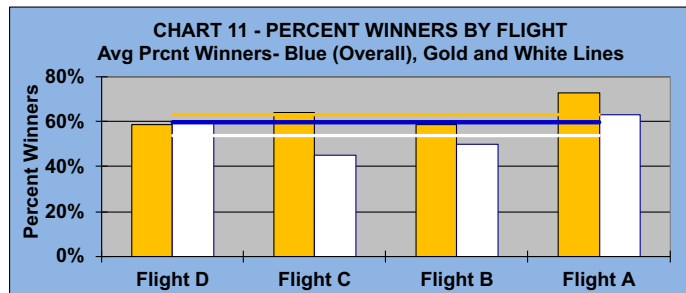

AVERAGE POINTS SCORED OVER QUOTA

TABLE 2

Running Average	Round 6
-1.06	-0.42

AVERAGE QUOTA

TABLE 3

Before Play	After Play
5.99	6.14

CHART 1 - NUMBERS IN FLIGHTS
Overall Members per Flight - Blue Line

CHART 2 - AVERAGE POINT SCORE DISTRIBUTION

CHART 3 - WINNINGS BY FLIGHT
Overall Average - Blue Line

CHART 4 - WINNINGS BY AVERAGE POINT SCORE
Overall Average - Blue Line

CHART 5 - PERCENT WINNERS BY FLIGHT
Overall Percent - Blue Line

CHART 6 - PERCENT WINNERS BY AVERAGE POINT SCORE
Overall Percent - Blue Line

YOU MUST HOLE OUT

TO WIN A POINT

NO GIMMIES!!!

GOLD AND WHITE TEES COMPARISON AFTER 6 ROUNDS OF PLAY

TABLE 4
2020 SEASON - RESULTS AFTER 6 ROUNDS OF PLAY

	Number of Members Who Play From		\$ Won		\$ Won per Member		Number of Winners		Percent Winners		Max \$ Won	
	Gold Tees	White Tees	Gold Tees	White Tees	Gold Tees	White Tees	Gold Tees	White Tees	Gold Tees	White Tees	Gold Tees	White Tees
Flight A	26	19	\$570	\$320	\$22	\$17	19	12	73%	63%	\$50	\$40
Flight B	29	16	\$470	\$200	\$16	\$13	17	8	59%	50%	\$80	\$40
Flight C	25	20	\$340	\$240	\$14	\$12	16	9	64%	45%	\$50	\$80
Flight D	34	10	\$490	\$170	\$14	\$17	20	6	59%	60%	\$70	\$50
Total	114	65	\$1,870	\$930	\$16	\$14	72	35	63%	54%	\$80	\$80

TABLE 5
AVERAGE POINTS SCORED OVER QUOTA

Gold Tees	White Tees
-0.41	-0.44

TABLE 6
AVERAGE QUOTA

Gold Tees	White Tees
5.88	6.61

WINNING POINTS OVER QUOTA (WPOQ)

AFTER 6 ROUNDS OF PLAY

WINNING POINTS OVER QUOTA (WPOQ)