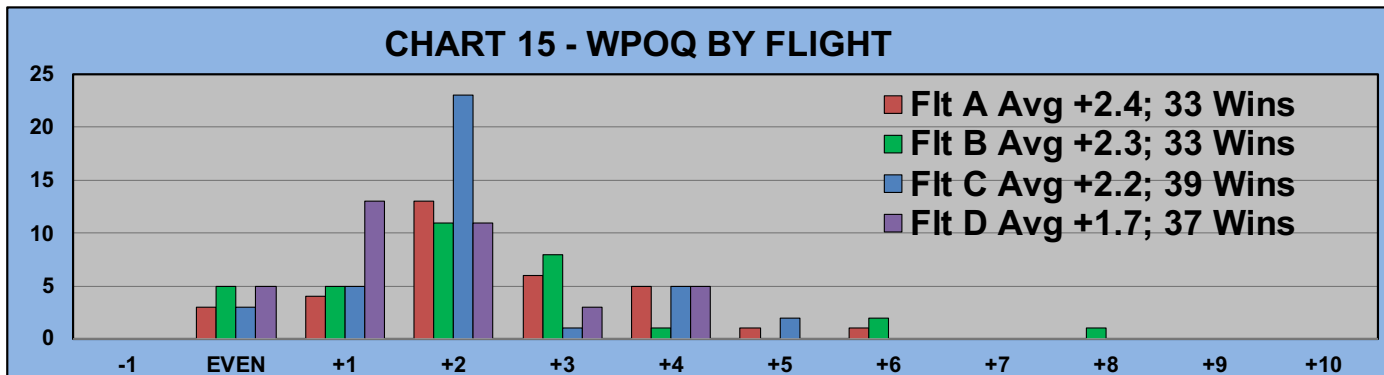

YOU MUST HOLE OUT

TO WIN A POINT

NO GIMMIES!!!

GOLD AND WHITE TEES COMPARISON AFTER 6 ROUNDS OF PLAY

TABLE 4
2020 SEASON - RESULTS AFTER 6 ROUNDS OF PLAY

	Number of Members Who Play From		\$ Won		\$ Won per Member		Number of Winners		Percent Winners		Max \$ Won	
	Gold Tees	White Tees	Gold Tees	White Tees	Gold Tees	White Tees	Gold Tees	White Tees	Gold Tees	White Tees	Gold Tees	White Tees
Flight A	26	19	\$570	\$320	\$22	\$17	19	12	73%	63%	\$50	\$40
Flight B	29	16	\$470	\$200	\$16	\$13	17	8	59%	50%	\$80	\$40
Flight C	25	20	\$340	\$240	\$14	\$12	16	9	64%	45%	\$50	\$80
Flight D	34	10	\$490	\$170	\$14	\$17	20	6	59%	60%	\$70	\$50
Total	114	65	\$1,870	\$930	\$16	\$14	72	35	63%	54%	\$80	\$80

TABLE 5
AVERAGE POINTS SCORED OVER QUOTA

Gold Tees	White Tees
-0.41	-0.44

TABLE 6
AVERAGE QUOTA

Gold Tees	White Tees
5.88	6.61

WINNING POINTS OVER QUOTA (WPOQ)

AFTER 6 ROUNDS OF PLAY

WINNING POINTS OVER QUOTA (WPOQ)

AFTER 6 ROUNDS OF PLAY