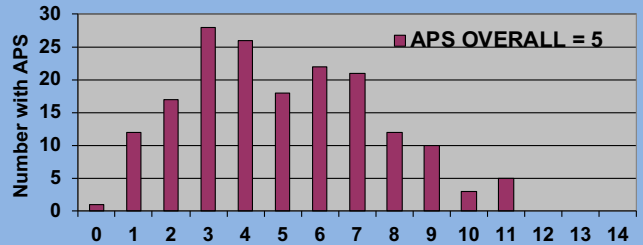

YOU MUST HOLE OUT

TO WIN A POINT

NO GIMMIES!!!

LEAGUE STATISTICS AFTER 6 ROUNDS OF PLAY

TABLE 1
2020 SEASON - RESULTS AFTER 6 ROUNDS OF PLAY

	Number of Players				\$ Allocated	\$ Won	\$ Won per Member		Max \$ Won	Over "Limit"	Percent Attendance
	Members (New)	Average	Winners	Winners			per Member	per Winner			
Flight A	45 (3)	37	31	69%	\$666	\$890	\$20	\$29	\$50	0	82%
Flight B	45 (4)	33	25	56%	\$666	\$670	\$15	\$27	\$80	0	72%
Flight C	45 (1)	35	25	56%	\$666	\$580	\$13	\$23	\$80	0	77%
Flight D	44 (6)	32	26	59%	\$666	\$660	\$15	\$25	\$70	0	72%
Total	179 (14)	136	107	60%	\$2,664	\$2,800	\$16	\$26	\$80	0	76%

AVERAGE POINTS SCORED OVER QUOTA

TABLE 2

Running Average	Round 6
-1.06	-0.42

AVERAGE QUOTA

TABLE 3

Before Play	After Play
5.99	6.14

CHART 1 - NUMBERS IN FLIGHTS
Overall Members per Flight - Blue Line

CHART 2 - AVERAGE POINT SCORE DISTRIBUTION

CHART 3 - WINNINGS BY FLIGHT
Overall Average - Blue Line

CHART 4 - WINNINGS BY AVERAGE POINT SCORE
Overall Average - Blue Line

CHART 5 - PERCENT WINNERS BY FLIGHT
Overall Percent - Blue Line

CHART 6 - PERCENT WINNERS BY AVERAGE POINT SCORE
Overall Percent - Blue Line

YOU MUST HOLE OUT

TO WIN A POINT

NO GIMMIES!!!

GOLD AND WHITE TEES COMPARISON AFTER 6 ROUNDS OF PLAY

TABLE 4
2020 SEASON - RESULTS AFTER 6 ROUNDS OF PLAY

	Number of Members Who Play From		\$ Won		\$ Won per Member		Number of Winners		Percent Winners		Max \$ Won	
	Gold Tees	White Tees	Gold Tees	White Tees	Gold Tees	White Tees	Gold Tees	White Tees	Gold Tees	White Tees	Gold Tees	White Tees
Flight A	26	19	\$570	\$320	\$22	\$17	19	12	73%	63%	\$50	\$40
Flight B	29	16	\$470	\$200	\$16	\$13	17	8	59%	50%	\$80	\$40
Flight C	25	20	\$340	\$240	\$14	\$12	16	9	64%	45%	\$50	\$80
Flight D	34	10	\$490	\$170	\$14	\$17	20	6	59%	60%	\$70	\$50
Total	114	65	\$1,870	\$930	\$16	\$14	72	35	63%	54%	\$80	\$80