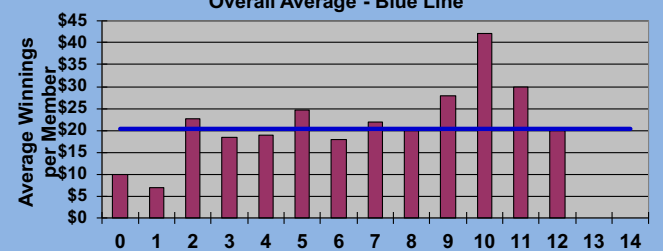

YOU MUST HOLE OUT

TO WIN A POINT

NO GIMMIES!!!

LEAGUE STATISTICS AFTER 8 ROUNDS OF PLAY

TABLE 1
2020 SEASON - RESULTS AFTER 8 ROUNDS OF PLAY

	Number of Players		Percent		\$ Allocated	\$ Won	\$ Won per Member		Max \$ Won	Over "Limit"	Percent Attendance
	Members (New)	Average	Winners	Winners			per Member	per Winner			
Flight A	45 (3)	36	31	69%	\$888	\$1,120	\$25	\$36	\$70	0	81%
Flight B	45 (4)	33	31	69%	\$888	\$850	\$19	\$27	\$80	0	74%
Flight C	45 (1)	35	29	64%	\$888	\$820	\$18	\$28	\$80	0	77%
Flight D	45 (7)	32	29	64%	\$888	\$870	\$19	\$30	\$80	0	72%
Total	180 (15)	137	120	67%	\$3,552	\$3,660	\$20	\$31	\$80	0	76%

AVERAGE POINTS SCORED OVER QUOTA

TABLE 2

Running Average	Round 8
-0.97	-0.59

AVERAGE QUOTA

TABLE 3

Before Play	After Play
6.13	6.20

CHART 1 - NUMBERS IN FLIGHTS
Overall Members per Flight - Blue Line

CHART 2 - AVERAGE POINT SCORE DISTRIBUTION

CHART 3 - WINNINGS BY FLIGHT
Overall Average - Blue Line

CHART 4 - WINNINGS BY AVERAGE POINT SCORE
Overall Average - Blue Line

CHART 5 - PERCENT WINNERS BY FLIGHT
Overall Percent - Blue Line

CHART 6 - PERCENT WINNERS BY AVERAGE POINT SCORE
Overall Percent - Blue Line

YOU MUST HOLE OUT

TO WIN A POINT

NO GIMMIES!!!

GOLD AND WHITE TEES COMPARISON

AFTER 8 ROUNDS OF PLAY

TABLE 4
2020 SEASON - RESULTS AFTER 8 ROUNDS OF PLAY

	Number of Members Who Play From		\$ Won		\$ Won per Member		Number of Winners		Percent Winners		Max \$ Won	
	Gold Tees	White Tees	Gold Tees	White Tees	Gold Tees	White Tees	Gold Tees	White Tees	Gold Tees	White Tees	Gold Tees	White Tees
Flight A	26	19	\$720	\$400	\$28	\$21	19	12	73%	63%	\$70	\$70
Flight B	30	15	\$570	\$280	\$19	\$19	20	11	67%	73%	\$80	\$60
Flight C	25	20	\$480	\$340	\$19	\$17	19	10	76%	50%	\$80	\$80
Flight D	35	10	\$700	\$170	\$20	\$17	24	5	69%	50%	\$80	\$50
Total	116	64	\$2,470	\$1,190	\$21	\$19	82	38	71%	59%	\$80	\$80