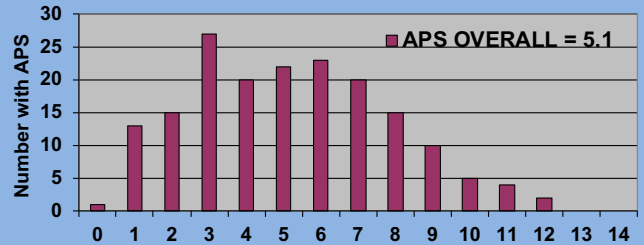

YOU MUST HOLE OUT

TO WIN A POINT

NO GIMMIES!!!

LEAGUE STATISTICS AFTER 8 ROUNDS OF PLAY

TABLE 1
2020 SEASON - RESULTS AFTER 8 ROUNDS OF PLAY

	Number of Players		Percent		\$ Allocated	\$ Won	\$ Won per Member		Max \$ Won	Over "Limit"	Percent Attendance
	Members (New)	Average	Winners	Winners			per Member	per Winner			
Flight A	45 (3)	36	31	69%	\$888	\$1,120	\$25	\$36	\$70	0	81%
Flight B	45 (4)	33	31	69%	\$888	\$850	\$19	\$27	\$80	0	74%
Flight C	45 (1)	35	29	64%	\$888	\$820	\$18	\$28	\$80	0	77%
Flight D	45 (7)	32	29	64%	\$888	\$870	\$19	\$30	\$80	0	72%
Total	180 (15)	137	120	67%	\$3,552	\$3,660	\$20	\$31	\$80	0	76%

AVERAGE POINTS SCORED OVER QUOTA

TABLE 2

Running Average	Round 8
-0.97	-0.59

AVERAGE QUOTA

TABLE 3

Before Play	After Play
6.13	6.20

CHART 1 - NUMBERS IN FLIGHTS
Overall Members per Flight - Blue Line

CHART 2 - AVERAGE POINT SCORE DISTRIBUTION

CHART 3 - WINNINGS BY FLIGHT
Overall Average - Blue Line

CHART 4 - WINNINGS BY AVERAGE POINT SCORE
Overall Average - Blue Line

CHART 5 - PERCENT WINNERS BY FLIGHT
Overall Percent - Blue Line

CHART 6 - PERCENT WINNERS BY AVERAGE POINT SCORE
Overall Percent - Blue Line