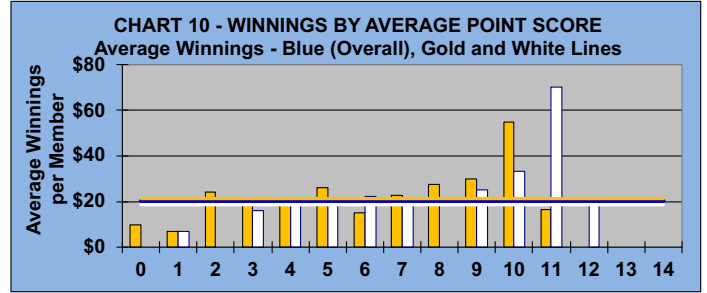

YOU MUST HOLE OUT

TO WIN A POINT

NO GIMMIES!!!

LEAGUE STATISTICS AFTER 8 ROUNDS OF PLAY

TABLE 1
2020 SEASON - RESULTS AFTER 8 ROUNDS OF PLAY

	Number of Players		Percent		\$ Allocated	\$ Won	\$ Won per Member		Max \$ Won	Over "Limit"	Percent Attendance
	Members (New)	Average	Winners	Winners			per Member	per Winner			
Flight A	45 (3)	36	31	69%	\$888	\$1,120	\$25	\$36	\$70	0	81%
Flight B	45 (4)	33	31	69%	\$888	\$850	\$19	\$27	\$80	0	74%
Flight C	45 (1)	35	29	64%	\$888	\$820	\$18	\$28	\$80	0	77%
Flight D	45 (7)	32	29	64%	\$888	\$870	\$19	\$30	\$80	0	72%
Total	180 (15)	137	120	67%	\$3,552	\$3,660	\$20	\$31	\$80	0	76%

CHART 3 - WINNINGS BY FLIGHT
Overall Average - Blue Line

CHART 4 - WINNINGS BY AVERAGE POINT SCORE
Overall Average - Blue Line

CHART 5 - PERCENT WINNERS BY FLIGHT
Overall Percent - Blue Line

CHART 6 - PERCENT WINNERS BY AVERAGE POINT SCORE
Overall Percent - Blue Line

YOU MUST HOLE OUT

TO WIN A POINT

NO GIMMIES!!!

GOLD AND WHITE TEES COMPARISON

AFTER 8 ROUNDS OF PLAY

TABLE 4
2020 SEASON - RESULTS AFTER 8 ROUNDS OF PLAY

	Number of Members Who Play From		\$ Won		\$ Won per Member		Number of Winners		Percent Winners		Max \$ Won	
	Gold Tees	White Tees	Gold Tees	White Tees	Gold Tees	White Tees	Gold Tees	White Tees	Gold Tees	White Tees	Gold Tees	White Tees
Flight A	26	19	\$720	\$400	\$28	\$21	19	12	73%	63%	\$70	\$70
Flight B	30	15	\$570	\$280	\$19	\$19	20	11	67%	73%	\$80	\$60
Flight C	25	20	\$480	\$340	\$19	\$17	19	10	76%	50%	\$80	\$80
Flight D	35	10	\$700	\$170	\$20	\$17	24	5	69%	50%	\$80	\$50
Total	116	64	\$2,470	\$1,190	\$21	\$19	82	38	71%	59%	\$80	\$80

TABLE 5
AVERAGE POINTS SCORED OVER QUOTA

	Gold Tees	White Tees
	-0.63	-0.51

TABLE 6
AVERAGE QUOTA

	Gold Tees	White Tees
	5.94	6.69

WINNING POINTS OVER QUOTA (WPOQ)

AFTER 8 ROUNDS OF PLAY

WINNING POINTS OVER QUOTA (WPOQ)