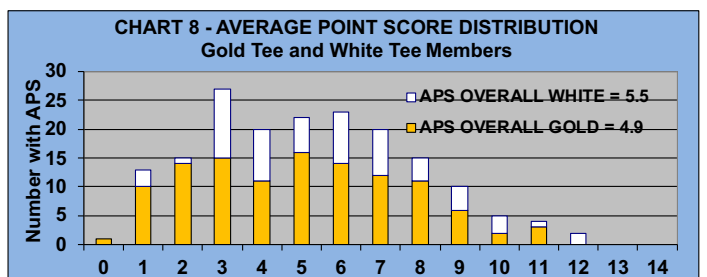

YOU MUST HOLE OUT

TO WIN A POINT

NO GIMMIES!!!

LEAGUE STATISTICS AFTER 8 ROUNDS OF PLAY

TABLE 1
2020 SEASON - RESULTS AFTER 8 ROUNDS OF PLAY

	Number of Players		Percent		\$ Allocated	\$ Won	\$ Won per Member		Max \$ Won	Over "Limit"	Percent Attendance
	Members (New)	Average	Winners	Winners			per Member	per Winner			
Flight A	45 (3)	36	31	69%	\$888	\$1,120	\$25	\$36	\$70	0	81%
Flight B	45 (4)	33	31	69%	\$888	\$850	\$19	\$27	\$80	0	74%
Flight C	45 (1)	35	29	64%	\$888	\$820	\$18	\$28	\$80	0	77%
Flight D	45 (7)	32	29	64%	\$888	\$870	\$19	\$30	\$80	0	72%
Total	180 (15)	137	120	67%	\$3,552	\$3,660	\$20	\$31	\$80	0	76%

CHART 3 - WINNINGS BY FLIGHT
Overall Average - Blue Line

CHART 4 - WINNINGS BY AVERAGE POINT SCORE
Overall Average - Blue Line

CHART 5 - PERCENT WINNERS BY FLIGHT
Overall Percent - Blue Line

CHART 6 - PERCENT WINNERS BY AVERAGE POINT SCORE
Overall Percent - Blue Line

YOU MUST HOLE OUT

TO WIN A POINT

NO GIMMIES!!!

GOLD AND WHITE TEES COMPARISON

AFTER 8 ROUNDS OF PLAY

TABLE 4
2020 SEASON - RESULTS AFTER 8 ROUNDS OF PLAY

	Number of Members Who Play From		\$ Won		\$ Won per Member		Number of Winners		Percent Winners		Max \$ Won	
	Gold Tees	White Tees	Gold Tees	White Tees	Gold Tees	White Tees	Gold Tees	White Tees	Gold Tees	White Tees	Gold Tees	White Tees
Flight A	26	19	\$720	\$400	\$28	\$21	19	12	73%	63%	\$70	\$70
Flight B	30	15	\$570	\$280	\$19	\$19	20	11	67%	73%	\$80	\$60
Flight C	25	20	\$480	\$340	\$19	\$17	19	10	76%	50%	\$80	\$80
Flight D	35	10	\$700	\$170	\$20	\$17	24	5	69%	50%	\$80	\$50
Total	116	64	\$2,470	\$1,190	\$21	\$19	82	38	71%	59%	\$80	\$80

TABLE 5
AVERAGE POINTS SCORED OVER QUOTA

	Gold Tees	White Tees
	-0.63	-0.51

TABLE 6
AVERAGE QUOTA

	Gold Tees	White Tees
	5.94	6.69

WINNING POINTS OVER QUOTA (WPOQ)

AFTER 8 ROUNDS OF PLAY

WINNING POINTS OVER QUOTA (WPOQ)