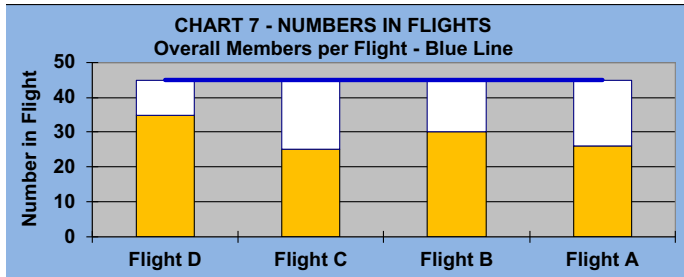

CHART 3 - WINNINGS BY FLIGHT
Overall Average - Blue Line

CHART 4 - WINNINGS BY AVERAGE POINT SCORE
Overall Average - Blue Line

CHART 5 - PERCENT WINNERS BY FLIGHT
Overall Percent - Blue Line

CHART 6 - PERCENT WINNERS BY AVERAGE POINT SCORE
Overall Percent - Blue Line

YOU MUST HOLE OUT

TO WIN A POINT

NO GIMMIES!!!

GOLD AND WHITE TEES COMPARISON

AFTER 8 ROUNDS OF PLAY

TABLE 4
2020 SEASON - RESULTS AFTER 8 ROUNDS OF PLAY

	Number of Members Who Play From		\$ Won		\$ Won per Member		Number of Winners		Percent Winners		Max \$ Won	
	Gold Tees	White Tees	Gold Tees	White Tees	Gold Tees	White Tees	Gold Tees	White Tees	Gold Tees	White Tees	Gold Tees	White Tees
Flight A	26	19	\$720	\$400	\$28	\$21	19	12	73%	63%	\$70	\$70
Flight B	30	15	\$570	\$280	\$19	\$19	20	11	67%	73%	\$80	\$60
Flight C	25	20	\$480	\$340	\$19	\$17	19	10	76%	50%	\$80	\$80
Flight D	35	10	\$700	\$170	\$20	\$17	24	5	69%	50%	\$80	\$50
Total	116	64	\$2,470	\$1,190	\$21	\$19	82	38	71%	59%	\$80	\$80

TABLE 5
AVERAGE POINTS SCORED OVER QUOTA

	Gold Tees	White Tees
	-0.63	-0.51

TABLE 6
AVERAGE QUOTA

	Gold Tees	White Tees
	5.94	6.69

WINNING POINTS OVER QUOTA (WPOQ)

AFTER 8 ROUNDS OF PLAY

WINNING POINTS OVER QUOTA (WPOQ)