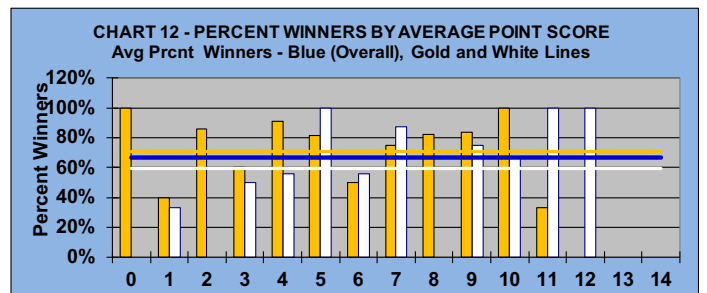

YOU MUST HOLE OUT

TO WIN A POINT

NO GIMMIES!!!

LEAGUE STATISTICS AFTER 8 ROUNDS OF PLAY

TABLE 1
2020 SEASON - RESULTS AFTER 8 ROUNDS OF PLAY

	Number of Players		Percent		\$ Allocated	\$ Won	\$ Won per Member		Max \$ Won	Over "Limit"	Percent Attendance
	Members (New)	Average	Winners	Winners			per Member	per Winner			
Flight A	45 (3)	36	31	69%	\$888	\$1,120	\$25	\$36	\$70	0	81%
Flight B	45 (4)	33	31	69%	\$888	\$850	\$19	\$27	\$80	0	74%
Flight C	45 (1)	35	29	64%	\$888	\$820	\$18	\$28	\$80	0	77%
Flight D	45 (7)	32	29	64%	\$888	\$870	\$19	\$30	\$80	0	72%
Total	180 (15)	137	120	67%	\$3,552	\$3,660	\$20	\$31	\$80	0	76%

CHART 3 - WINNINGS BY FLIGHT
Overall Average - Blue Line

CHART 4 - WINNINGS BY AVERAGE POINT SCORE
Overall Average - Blue Line

CHART 5 - PERCENT WINNERS BY FLIGHT
Overall Percent - Blue Line

CHART 6 - PERCENT WINNERS BY AVERAGE POINT SCORE
Overall Percent - Blue Line

YOU MUST HOLE OUT

TO WIN A POINT

NO GIMMIES!!!

GOLD AND WHITE TEES COMPARISON

AFTER 8 ROUNDS OF PLAY

TABLE 4
2020 SEASON - RESULTS AFTER 8 ROUNDS OF PLAY

	Number of Members Who Play From		\$ Won		\$ Won per Member		Number of Winners		Percent Winners		Max \$ Won	
	Gold Tees	White Tees	Gold Tees	White Tees	Gold Tees	White Tees	Gold Tees	White Tees	Gold Tees	White Tees	Gold Tees	White Tees
Flight A	26	19	\$720	\$400	\$28	\$21	19	12	73%	63%	\$70	\$70
Flight B	30	15	\$570	\$280	\$19	\$19	20	11	67%	73%	\$80	\$60
Flight C	25	20	\$480	\$340	\$19	\$17	19	10	76%	50%	\$80	\$80
Flight D	35	10	\$700	\$170	\$20	\$17	24	5	69%	50%	\$80	\$50
Total	116	64	\$2,470	\$1,190	\$21	\$19	82	38	71%	59%	\$80	\$80

TABLE 5
AVERAGE POINTS SCORED OVER QUOTA

	Gold Tees	White Tees
	-0.63	-0.51

TABLE 6
AVERAGE QUOTA

	Gold Tees	White Tees
	5.94	6.69

WINNING POINTS OVER QUOTA (WPOQ)

AFTER 8 ROUNDS OF PLAY

WINNING POINTS OVER QUOTA (WPOQ)