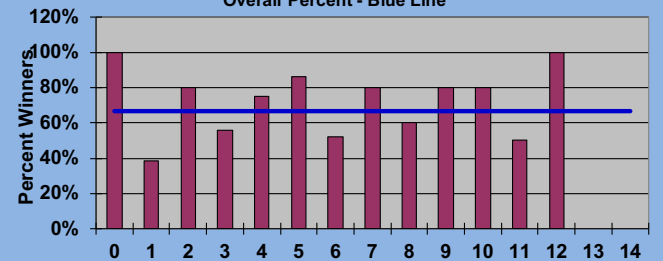

YOU MUST HOLE OUT

TO WIN A POINT

NO GIMMIES!!!

LEAGUE STATISTICS AFTER 8 ROUNDS OF PLAY

TABLE 1
2020 SEASON - RESULTS AFTER 8 ROUNDS OF PLAY

	Number of Players		Percent		\$ Allocated	\$ Won	\$ Won per Member		Max \$ Won	Over "Limit"	Percent Attendance
	Members (New)	Average	Winners	Winners			per Member	per Winner			
Flight A	45 (3)	36	31	69%	\$888	\$1,120	\$25	\$36	\$70	0	81%
Flight B	45 (4)	33	31	69%	\$888	\$850	\$19	\$27	\$80	0	74%
Flight C	45 (1)	35	29	64%	\$888	\$820	\$18	\$28	\$80	0	77%
Flight D	45 (7)	32	29	64%	\$888	\$870	\$19	\$30	\$80	0	72%
Total	180 (15)	137	120	67%	\$3,552	\$3,660	\$20	\$31	\$80	0	76%

AVERAGE POINTS SCORED OVER QUOTA

TABLE 2

Running Average	Round 8
-0.97	-0.59

AVERAGE QUOTA

TABLE 3

Before Play	After Play
6.13	6.20

CHART 1 - NUMBERS IN FLIGHTS
Overall Members per Flight - Blue Line

CHART 2 - AVERAGE POINT SCORE DISTRIBUTION

CHART 3 - WINNINGS BY FLIGHT
Overall Average - Blue Line

CHART 4 - WINNINGS BY AVERAGE POINT SCORE
Overall Average - Blue Line

CHART 5 - PERCENT WINNERS BY FLIGHT
Overall Percent - Blue Line

CHART 6 - PERCENT WINNERS BY AVERAGE POINT SCORE
Overall Percent - Blue Line

YOU MUST HOLE OUT

TO WIN A POINT

NO GIMMIES!!!

GOLD AND WHITE TEES COMPARISON

AFTER 8 ROUNDS OF PLAY

TABLE 4
2020 SEASON - RESULTS AFTER 8 ROUNDS OF PLAY

	Number of Members Who Play From		\$ Won		\$ Won per Member		Number of Winners		Percent Winners		Max \$ Won	
	Gold Tees	White Tees	Gold Tees	White Tees	Gold Tees	White Tees	Gold Tees	White Tees	Gold Tees	White Tees	Gold Tees	White Tees
Flight A	26	19	\$720	\$400	\$28	\$21	19	12	73%	63%	\$70	\$70
Flight B	30	15	\$570	\$280	\$19	\$19	20	11	67%	73%	\$80	\$60
Flight C	25	20	\$480	\$340	\$19	\$17	19	10	76%	50%	\$80	\$80
Flight D	35	10	\$700	\$170	\$20	\$17	24	5	69%	50%	\$80	\$50
Total	116	64	\$2,470	\$1,190	\$21	\$19	82	38	71%	59%	\$80	\$80