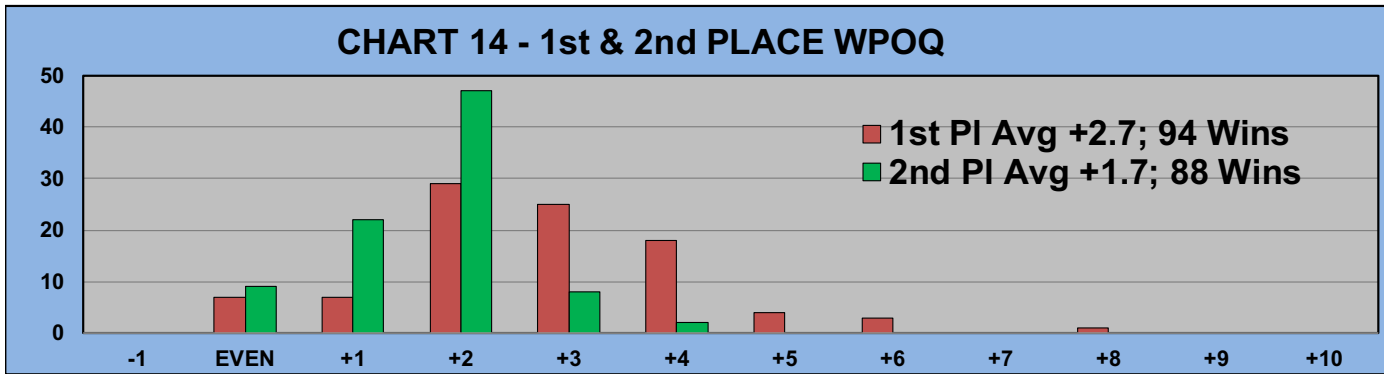

YOU MUST HOLE OUT

TO WIN A POINT

NO GIMMIES!!!

GOLD AND WHITE TEES COMPARISON

AFTER 8 ROUNDS OF PLAY

TABLE 4
2020 SEASON - RESULTS AFTER 8 ROUNDS OF PLAY

	Number of Members Who Play From		\$ Won		\$ Won per Member		Number of Winners		Percent Winners		Max \$ Won	
	Gold Tees	White Tees	Gold Tees	White Tees	Gold Tees	White Tees	Gold Tees	White Tees	Gold Tees	White Tees	Gold Tees	White Tees
Flight A	26	19	\$720	\$400	\$28	\$21	19	12	73%	63%	\$70	\$70
Flight B	30	15	\$570	\$280	\$19	\$19	20	11	67%	73%	\$80	\$60
Flight C	25	20	\$480	\$340	\$19	\$17	19	10	76%	50%	\$80	\$80
Flight D	35	10	\$700	\$170	\$20	\$17	24	5	69%	50%	\$80	\$50
Total	116	64	\$2,470	\$1,190	\$21	\$19	82	38	71%	59%	\$80	\$80

TABLE 5
AVERAGE POINTS SCORED OVER QUOTA

	Gold Tees	White Tees
	-0.63	-0.51

TABLE 6
AVERAGE QUOTA

	Gold Tees	White Tees
	5.94	6.69

WINNING POINTS OVER QUOTA (WPOQ)

AFTER 8 ROUNDS OF PLAY

WINNING POINTS OVER QUOTA (WPOQ)