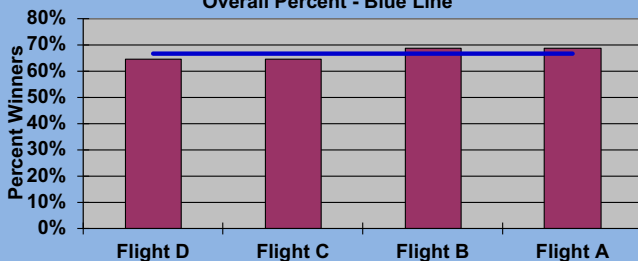

YOU MUST HOLE OUT

TO WIN A POINT

NO GIMMIES!!!

LEAGUE STATISTICS AFTER 8 ROUNDS OF PLAY

TABLE 1
2020 SEASON - RESULTS AFTER 8 ROUNDS OF PLAY

	Number of Players		Percent		\$ Allocated	\$ Won	\$ Won per Member		Max \$ Won	Over "Limit"	Percent Attendance
	Members (New)	Average	Winners	Winners			per Member	per Winner			
Flight A	45 (3)	36	31	69%	\$888	\$1,120	\$25	\$36	\$70	0	81%
Flight B	45 (4)	33	31	69%	\$888	\$850	\$19	\$27	\$80	0	74%
Flight C	45 (1)	35	29	64%	\$888	\$820	\$18	\$28	\$80	0	77%
Flight D	45 (7)	32	29	64%	\$888	\$870	\$19	\$30	\$80	0	72%
Total	180 (15)	137	120	67%	\$3,552	\$3,660	\$20	\$31	\$80	0	76%

AVERAGE POINTS SCORED OVER QUOTA

TABLE 2

Running Average	Round 8
-0.97	-0.59

AVERAGE QUOTA

TABLE 3

Before Play	After Play
6.13	6.20

CHART 1 - NUMBERS IN FLIGHTS
Overall Members per Flight - Blue Line

CHART 2 - AVERAGE POINT SCORE DISTRIBUTION

CHART 3 - WINNINGS BY FLIGHT
Overall Average - Blue Line

CHART 4 - WINNINGS BY AVERAGE POINT SCORE
Overall Average - Blue Line

CHART 5 - PERCENT WINNERS BY FLIGHT
Overall Percent - Blue Line

CHART 6 - PERCENT WINNERS BY AVERAGE POINT SCORE
Overall Percent - Blue Line

YOU MUST HOLE OUT

TO WIN A POINT

NO GIMMIES!!!

GOLD AND WHITE TEES COMPARISON

AFTER 8 ROUNDS OF PLAY

TABLE 4
2020 SEASON - RESULTS AFTER 8 ROUNDS OF PLAY

	Number of Members Who Play From		\$ Won		\$ Won per Member		Number of Winners		Percent Winners		Max \$ Won	
	Gold Tees	White Tees	Gold Tees	White Tees	Gold Tees	White Tees	Gold Tees	White Tees	Gold Tees	White Tees	Gold Tees	White Tees
Flight A	26	19	\$720	\$400	\$28	\$21	19	12	73%	63%	\$70	\$70
Flight B	30	15	\$570	\$280	\$19	\$19	20	11	67%	73%	\$80	\$60
Flight C	25	20	\$480	\$340	\$19	\$17	19	10	76%	50%	\$80	\$80
Flight D	35	10	\$700	\$170	\$20	\$17	24	5	69%	50%	\$80	\$50
Total	116	64	\$2,470	\$1,190	\$21	\$19	82	38	71%	59%	\$80	\$80