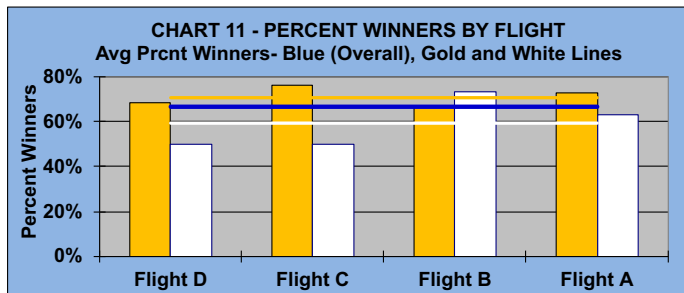

YOU MUST HOLE OUT

TO WIN A POINT

NO GIMMIES!!!

LEAGUE STATISTICS AFTER 8 ROUNDS OF PLAY

TABLE 1
2020 SEASON - RESULTS AFTER 8 ROUNDS OF PLAY

	Number of Players		Percent		\$ Allocated	\$ Won	\$ Won per Member		Max \$ Won	Over "Limit"	Percent Attendance
	Members (New)	Average	Winners	Winners			per Member	per Winner			
Flight A	45 (3)	36	31	69%	\$888	\$1,120	\$25	\$36	\$70	0	81%
Flight B	45 (4)	33	31	69%	\$888	\$850	\$19	\$27	\$80	0	74%
Flight C	45 (1)	35	29	64%	\$888	\$820	\$18	\$28	\$80	0	77%
Flight D	45 (7)	32	29	64%	\$888	\$870	\$19	\$30	\$80	0	72%
Total	180 (15)	137	120	67%	\$3,552	\$3,660	\$20	\$31	\$80	0	76%

CHART 3 - WINNINGS BY FLIGHT
Overall Average - Blue Line

CHART 4 - WINNINGS BY AVERAGE POINT SCORE
Overall Average - Blue Line

CHART 5 - PERCENT WINNERS BY FLIGHT
Overall Percent - Blue Line

CHART 6 - PERCENT WINNERS BY AVERAGE POINT SCORE
Overall Percent - Blue Line

YOU MUST HOLE OUT

TO WIN A POINT

NO GIMMIES!!!

GOLD AND WHITE TEES COMPARISON

AFTER 8 ROUNDS OF PLAY

TABLE 4
2020 SEASON - RESULTS AFTER 8 ROUNDS OF PLAY

	Number of Members Who Play From		\$ Won		\$ Won per Member		Number of Winners		Percent Winners		Max \$ Won	
	Gold Tees	White Tees	Gold Tees	White Tees	Gold Tees	White Tees	Gold Tees	White Tees	Gold Tees	White Tees	Gold Tees	White Tees
Flight A	26	19	\$720	\$400	\$28	\$21	19	12	73%	63%	\$70	\$70
Flight B	30	15	\$570	\$280	\$19	\$19	20	11	67%	73%	\$80	\$60
Flight C	25	20	\$480	\$340	\$19	\$17	19	10	76%	50%	\$80	\$80
Flight D	35	10	\$700	\$170	\$20	\$17	24	5	69%	50%	\$80	\$50
Total	116	64	\$2,470	\$1,190	\$21	\$19	82	38	71%	59%	\$80	\$80

TABLE 5
AVERAGE POINTS SCORED OVER QUOTA

	Gold Tees	White Tees
	-0.63	-0.51

TABLE 6
AVERAGE QUOTA

	Gold Tees	White Tees
	5.94	6.69

WINNING POINTS OVER QUOTA (WPOQ)

AFTER 8 ROUNDS OF PLAY

WINNING POINTS OVER QUOTA (WPOQ)