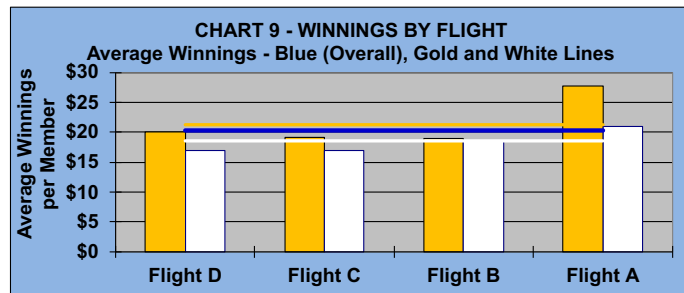

CHART 3 - WINNINGS BY FLIGHT
Overall Average - Blue Line

CHART 4 - WINNINGS BY AVERAGE POINT SCORE
Overall Average - Blue Line

CHART 5 - PERCENT WINNERS BY FLIGHT
Overall Percent - Blue Line

CHART 6 - PERCENT WINNERS BY AVERAGE POINT SCORE
Overall Percent - Blue Line

YOU MUST HOLE OUT

TO WIN A POINT

NO GIMMIES!!!

GOLD AND WHITE TEES COMPARISON

AFTER 8 ROUNDS OF PLAY

TABLE 4
2020 SEASON - RESULTS AFTER 8 ROUNDS OF PLAY

	Number of Members Who Play From		\$ Won		\$ Won per Member		Number of Winners		Percent Winners		Max \$ Won	
	Gold Tees	White Tees	Gold Tees	White Tees	Gold Tees	White Tees	Gold Tees	White Tees	Gold Tees	White Tees	Gold Tees	White Tees
Flight A	26	19	\$720	\$400	\$28	\$21	19	12	73%	63%	\$70	\$70
Flight B	30	15	\$570	\$280	\$19	\$19	20	11	67%	73%	\$80	\$60
Flight C	25	20	\$480	\$340	\$19	\$17	19	10	76%	50%	\$80	\$80
Flight D	35	10	\$700	\$170	\$20	\$17	24	5	69%	50%	\$80	\$50
Total	116	64	\$2,470	\$1,190	\$21	\$19	82	38	71%	59%	\$80	\$80

TABLE 5
AVERAGE POINTS SCORED OVER QUOTA

	Gold Tees	White Tees
	-0.63	-0.51

TABLE 6
AVERAGE QUOTA

	Gold Tees	White Tees
	5.94	6.69

WINNING POINTS OVER QUOTA (WPOQ)

AFTER 8 ROUNDS OF PLAY

WINNING POINTS OVER QUOTA (WPOQ)