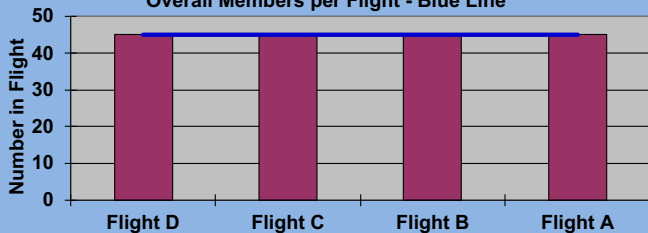

YOU MUST HOLE OUT

TO WIN A POINT

NO GIMMIES!!!

LEAGUE STATISTICS AFTER 8 ROUNDS OF PLAY

TABLE 1
2020 SEASON - RESULTS AFTER 8 ROUNDS OF PLAY

	Number of Players		Percent		\$ Allocated	\$ Won	\$ Won per Member		Max \$ Won	Over "Limit"	Percent Attendance
	Members (New)	Average	Winners	Winners			per Member	per Winner			
Flight A	45 (3)	36	31	69%	\$888	\$1,120	\$25	\$36	\$70	0	81%
Flight B	45 (4)	33	31	69%	\$888	\$850	\$19	\$27	\$80	0	74%
Flight C	45 (1)	35	29	64%	\$888	\$820	\$18	\$28	\$80	0	77%
Flight D	45 (7)	32	29	64%	\$888	\$870	\$19	\$30	\$80	0	72%
Total	180 (15)	137	120	67%	\$3,552	\$3,660	\$20	\$31	\$80	0	76%

AVERAGE POINTS SCORED OVER QUOTA

TABLE 2

Running Average	Round 8
-0.97	-0.59

AVERAGE QUOTA

TABLE 3

Before Play	After Play
6.13	6.20

CHART 1 - NUMBERS IN FLIGHTS
Overall Members per Flight - Blue Line

CHART 2 - AVERAGE POINT SCORE DISTRIBUTION

CHART 3 - WINNINGS BY FLIGHT
Overall Average - Blue Line

CHART 4 - WINNINGS BY AVERAGE POINT SCORE
Overall Average - Blue Line

CHART 5 - PERCENT WINNERS BY FLIGHT
Overall Percent - Blue Line

CHART 6 - PERCENT WINNERS BY AVERAGE POINT SCORE
Overall Percent - Blue Line