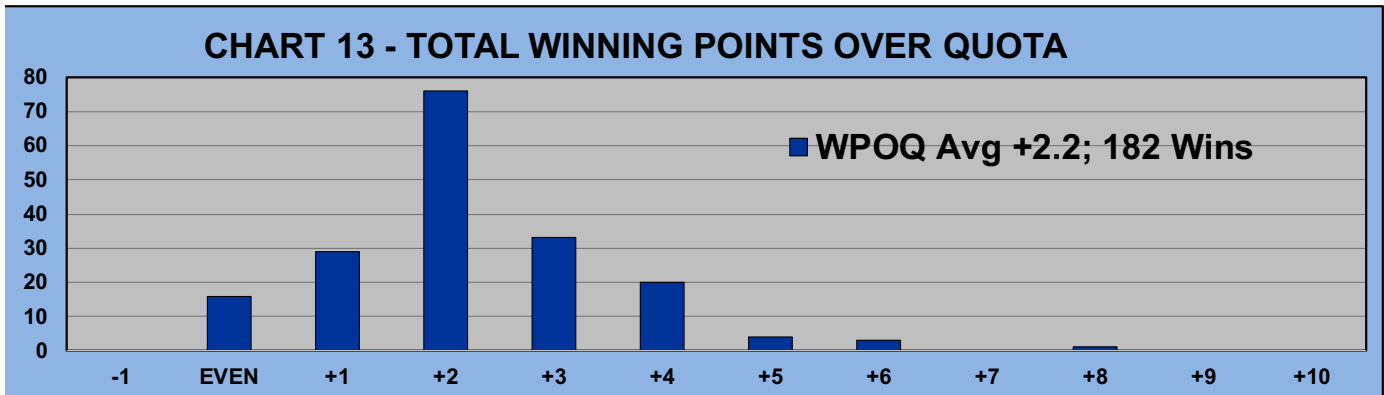

CHART 3 - WINNINGS BY FLIGHT
Overall Average - Blue Line

CHART 4 - WINNINGS BY AVERAGE POINT SCORE
Overall Average - Blue Line

CHART 5 - PERCENT WINNERS BY FLIGHT
Overall Percent - Blue Line

CHART 6 - PERCENT WINNERS BY AVERAGE POINT SCORE
Overall Percent - Blue Line

YOU MUST HOLE OUT

TO WIN A POINT

NO GIMMIES!!!

GOLD AND WHITE TEES COMPARISON

AFTER 8 ROUNDS OF PLAY

TABLE 4
2020 SEASON - RESULTS AFTER 8 ROUNDS OF PLAY

	Number of Members Who Play From		\$ Won		\$ Won per Member		Number of Winners		Percent Winners		Max \$ Won	
	Gold Tees	White Tees	Gold Tees	White Tees	Gold Tees	White Tees	Gold Tees	White Tees	Gold Tees	White Tees	Gold Tees	White Tees
Flight A	26	19	\$720	\$400	\$28	\$21	19	12	73%	63%	\$70	\$70
Flight B	30	15	\$570	\$280	\$19	\$19	20	11	67%	73%	\$80	\$60
Flight C	25	20	\$480	\$340	\$19	\$17	19	10	76%	50%	\$80	\$80
Flight D	35	10	\$700	\$170	\$20	\$17	24	5	69%	50%	\$80	\$50
Total	116	64	\$2,470	\$1,190	\$21	\$19	82	38	71%	59%	\$80	\$80

TABLE 5
AVERAGE POINTS SCORED OVER QUOTA

	Gold Tees	White Tees
	-0.63	-0.51

TABLE 6
AVERAGE QUOTA

	Gold Tees	White Tees
	5.94	6.69

WINNING POINTS OVER QUOTA (WPOQ)

AFTER 8 ROUNDS OF PLAY

WINNING POINTS OVER QUOTA (WPOQ)