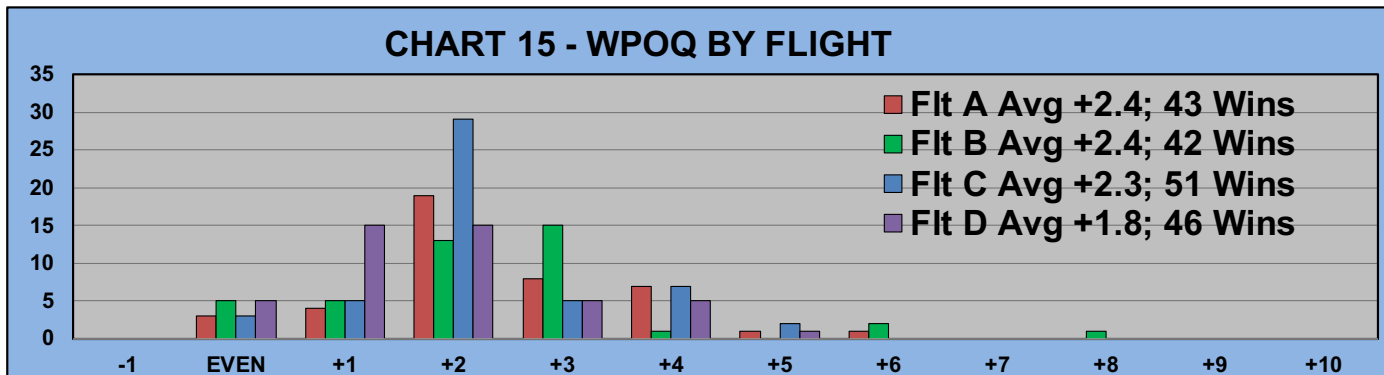

YOU MUST HOLE OUT

TO WIN A POINT

NO GIMMIES!!!

GOLD AND WHITE TEES COMPARISON

AFTER 8 ROUNDS OF PLAY

TABLE 4
2020 SEASON - RESULTS AFTER 8 ROUNDS OF PLAY

	Number of Members Who Play From		\$ Won		\$ Won per Member		Number of Winners		Percent Winners		Max \$ Won	
	Gold Tees	White Tees	Gold Tees	White Tees	Gold Tees	White Tees	Gold Tees	White Tees	Gold Tees	White Tees	Gold Tees	White Tees
Flight A	26	19	\$720	\$400	\$28	\$21	19	12	73%	63%	\$70	\$70
Flight B	30	15	\$570	\$280	\$19	\$19	20	11	67%	73%	\$80	\$60
Flight C	25	20	\$480	\$340	\$19	\$17	19	10	76%	50%	\$80	\$80
Flight D	35	10	\$700	\$170	\$20	\$17	24	5	69%	50%	\$80	\$50
Total	116	64	\$2,470	\$1,190	\$21	\$19	82	38	71%	59%	\$80	\$80

TABLE 5
AVERAGE POINTS SCORED OVER QUOTA

	Gold Tees	White Tees
	-0.63	-0.51

TABLE 6
AVERAGE QUOTA

	Gold Tees	White Tees
	5.94	6.69

WINNING POINTS OVER QUOTA (WPOQ)

AFTER 8 ROUNDS OF PLAY

WINNING POINTS OVER QUOTA (WPOQ)

AFTER 8 ROUNDS OF PLAY