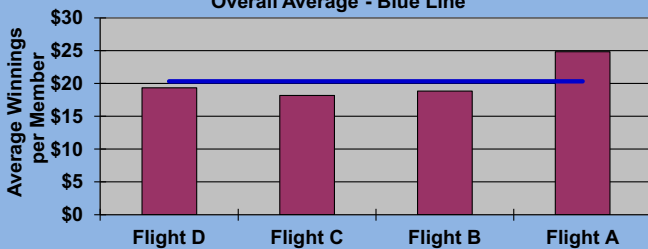

YOU MUST HOLE OUT

TO WIN A POINT

NO GIMMIES!!!

LEAGUE STATISTICS AFTER 8 ROUNDS OF PLAY

TABLE 1
2020 SEASON - RESULTS AFTER 8 ROUNDS OF PLAY

	Number of Players		Percent		\$ Allocated	\$ Won	\$ Won per Member		Max \$ Won	Over "Limit"	Percent Attendance
	Members (New)	Average	Winners	Winners			per Member	per Winner			
Flight A	45 (3)	36	31	69%	\$888	\$1,120	\$25	\$36	\$70	0	81%
Flight B	45 (4)	33	31	69%	\$888	\$850	\$19	\$27	\$80	0	74%
Flight C	45 (1)	35	29	64%	\$888	\$820	\$18	\$28	\$80	0	77%
Flight D	45 (7)	32	29	64%	\$888	\$870	\$19	\$30	\$80	0	72%
Total	180 (15)	137	120	67%	\$3,552	\$3,660	\$20	\$31	\$80	0	76%

AVERAGE POINTS SCORED OVER QUOTA

TABLE 2

Running Average	Round 8
-0.97	-0.59

AVERAGE QUOTA

TABLE 3

Before Play	After Play
6.13	6.20

CHART 1 - NUMBERS IN FLIGHTS
Overall Members per Flight - Blue Line

CHART 2 - AVERAGE POINT SCORE DISTRIBUTION

CHART 3 - WINNINGS BY FLIGHT
Overall Average - Blue Line

CHART 4 - WINNINGS BY AVERAGE POINT SCORE
Overall Average - Blue Line

CHART 5 - PERCENT WINNERS BY FLIGHT
Overall Percent - Blue Line

CHART 6 - PERCENT WINNERS BY AVERAGE POINT SCORE
Overall Percent - Blue Line

YOU MUST HOLE OUT

TO WIN A POINT

NO GIMMIES!!!

GOLD AND WHITE TEES COMPARISON

AFTER 8 ROUNDS OF PLAY

TABLE 4
2020 SEASON - RESULTS AFTER 8 ROUNDS OF PLAY

	Number of Members Who Play From		\$ Won		\$ Won per Member		Number of Winners		Percent Winners		Max \$ Won	
	Gold Tees	White Tees	Gold Tees	White Tees	Gold Tees	White Tees	Gold Tees	White Tees	Gold Tees	White Tees	Gold Tees	White Tees
Flight A	26	19	\$720	\$400	\$28	\$21	19	12	73%	63%	\$70	\$70
Flight B	30	15	\$570	\$280	\$19	\$19	20	11	67%	73%	\$80	\$60
Flight C	25	20	\$480	\$340	\$19	\$17	19	10	76%	50%	\$80	\$80
Flight D	35	10	\$700	\$170	\$20	\$17	24	5	69%	50%	\$80	\$50
Total	116	64	\$2,470	\$1,190	\$21	\$19	82	38	71%	59%	\$80	\$80