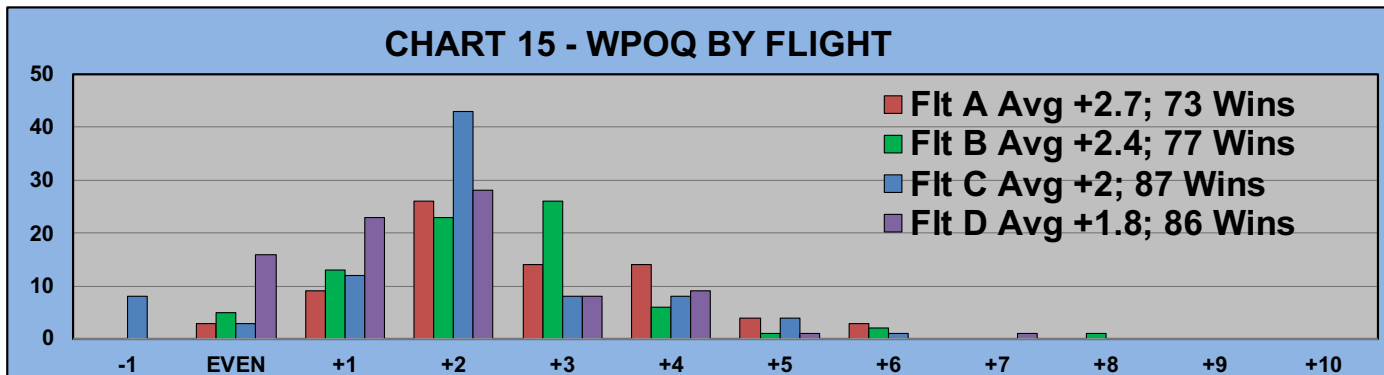

AVERAGE POINTS SCORED OVER QUOTA

TABLE 5	Gold Tees	White Tees
	-0.74	-0.75

AVERAGE QUOTA

TABLE 6	Gold Tees	White Tees
	5.80	6.76

CHART 7 - NUMBERS IN FLIGHTS  
Overall Members per Flight - Blue Line

CHART 8 - AVERAGE POINT SCORE DISTRIBUTION  
Gold Tee and White Tee Members

CHART 9 - WINNINGS BY FLIGHT  
Average Winnings - Blue (Overall), Gold and White Lines

CHART 10 - WINNINGS BY AVERAGE POINT SCORE  
Average Winnings - Blue (Overall), Gold and White Lines

CHART 11 - PERCENT WINNERS BY FLIGHT  
Avg Prcnt Winners- Blue (Overall), Gold and White Lines

CHART 12 - PERCENT WINNERS BY AVERAGE POINT SCORE  
Avg Prcnt Winners - Blue (Overall), Gold and White Lines

# WINNING POINTS OVER QUOTA (WPOQ)

AFTER 14 ROUNDS OF PLAY