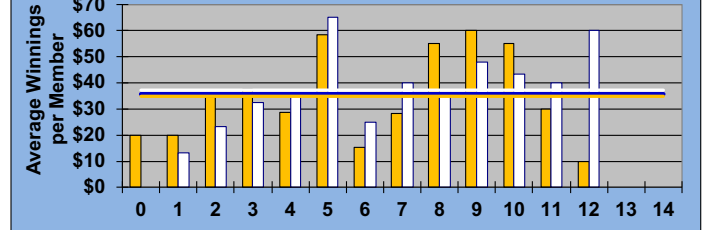

## **GOLD AND WHITE TEES COMPARISON** AFTER 14 ROUNDS OF PLAY

TABLE 4  
2020 SEASON - RESULTS AFTER 14 ROUNDS OF PLAY

	Number of Members Who Play From		\$ Won		\$ Won per Member		Number of Winners		Percent Winners		Max \$ Won	
	Gold Tees	White Tees	Gold Tees	White Tees	Gold Tees	White Tees	Gold Tees	White Tees	Gold Tees	White Tees	Gold Tees	White Tees
Flight A	26	19	\$1,050	\$700	\$40	\$37	22	17	85%	89%	\$120	\$70
Flight B	30	15	\$940	\$600	\$31	\$40	23	15	77%	100%	\$110	\$90
Flight C	25	20	\$810	\$710	\$32	\$36	22	17	88%	85%	\$120	\$100
Flight D	35	10	\$1,240	\$370	\$35	\$37	30	8	86%	80%	\$110	\$70
<b>Total</b>	<b>116</b>	<b>64</b>	<b>\$4,040</b>	<b>\$2,380</b>	<b>\$35</b>	<b>\$37</b>	<b>97</b>	<b>57</b>	<b>84%</b>	<b>89%</b>	<b>\$120</b>	<b>\$100</b>

AVERAGE POINTS SCORED OVER QUOTA

TABLE 5	Gold Tees	White Tees
	-0.74	-0.75

AVERAGE QUOTA

TABLE 6	Gold Tees	White Tees
	5.80	6.76

CHART 7 - NUMBERS IN FLIGHTS  
Overall Members per Flight - Blue Line

CHART 8 - AVERAGE POINT SCORE DISTRIBUTION  
Gold Tee and White Tee Members

CHART 9 - WINNINGS BY FLIGHT  
Average Winnings - Blue (Overall), Gold and White Lines

CHART 10 - WINNINGS BY AVERAGE POINT SCORE  
Average Winnings - Blue (Overall), Gold and White Lines

CHART 11 - PERCENT WINNERS BY FLIGHT  
Avg Prcnt Winners- Blue (Overall), Gold and White Lines

CHART 12 - PERCENT WINNERS BY AVERAGE POINT SCORE  
Avg Prcnt Winners - Blue (Overall), Gold and White Lines