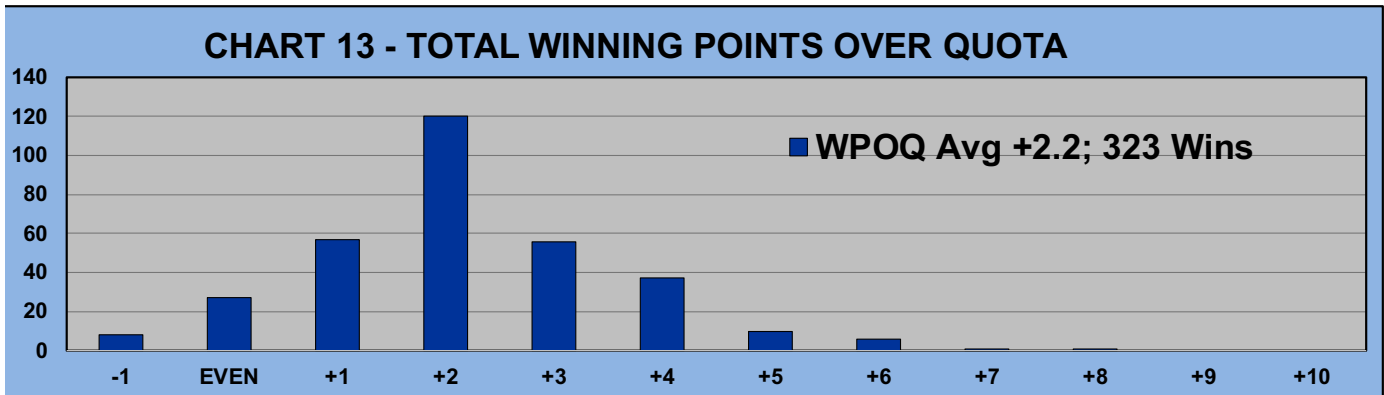

AVERAGE POINTS SCORED OVER QUOTA

TABLE 5	Gold Tees	White Tees
	-0.74	-0.75

AVERAGE QUOTA

TABLE 6	Gold Tees	White Tees
	5.80	6.76

CHART 7 - NUMBERS IN FLIGHTS  
Overall Members per Flight - Blue Line

CHART 8 - AVERAGE POINT SCORE DISTRIBUTION  
Gold Tee and White Tee Members

CHART 9 - WINNINGS BY FLIGHT  
Average Winnings - Blue (Overall), Gold and White Lines

CHART 10 - WINNINGS BY AVERAGE POINT SCORE  
Average Winnings - Blue (Overall), Gold and White Lines

CHART 11 - PERCENT WINNERS BY FLIGHT  
Avg Prcnt Winners- Blue (Overall), Gold and White Lines

CHART 12 - PERCENT WINNERS BY AVERAGE POINT SCORE  
Avg Prcnt Winners - Blue (Overall), Gold and White Lines

# WINNING POINTS OVER QUOTA (WPOQ)

AFTER 14 ROUNDS OF PLAY