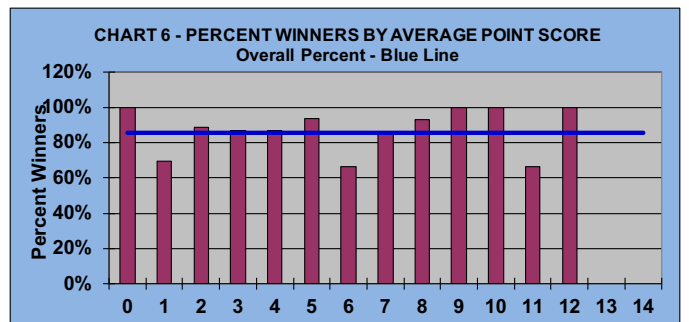

## LEAGUE STATISTICS AFTER 14 ROUNDS OF PLAY

**TABLE 1**  
2020 SEASON - RESULTS AFTER 14 ROUNDS OF PLAY

	Number of Players		Percent		\$ Allocated	\$ Won	\$ Won per Member		Max \$ Won	Over "Limit"	Percent Attendance
	Members (New)	Average	Winners	Winners			per Member	per Winner			
Flight A	45 (3)	36	39	87%	\$1,554	\$1,750	\$39	\$45	\$120	0	80%
Flight B	45 (4)	35	38	84%	\$1,554	\$1,540	\$34	\$41	\$110	0	78%
Flight C	45 (1)	34	39	87%	\$1,554	\$1,520	\$34	\$39	\$120	0	76%
Flight D	45 (7)	33	38	84%	\$1,554	\$1,610	\$36	\$42	\$110	0	72%
<b>Total</b>	<b>180 (15)</b>	<b>138</b>	<b>154</b>	<b>86%</b>	<b>\$6,216</b>	<b>\$6,420</b>	<b>\$36</b>	<b>\$42</b>	<b>\$120</b>	<b>0</b>	<b>77%</b>

**TABLE 2**

AVERAGE POINTS SCORED OVER QUOTA	
Running Average	Round 14
-0.93	-0.75

**TABLE 3**

AVERAGE QUOTA	
Before Play	After Play
6.06	6.14