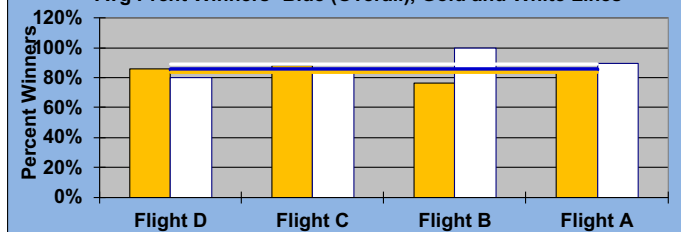

AVERAGE POINTS SCORED OVER QUOTA

TABLE 5	Gold Tees	White Tees
	-0.74	-0.75

AVERAGE QUOTA

TABLE 6	Gold Tees	White Tees
	5.80	6.76

CHART 7 - NUMBERS IN FLIGHTS  
Overall Members per Flight - Blue Line

CHART 8 - AVERAGE POINT SCORE DISTRIBUTION  
Gold Tee and White Tee Members

CHART 9 - WINNINGS BY FLIGHT  
Average Winnings - Blue (Overall), Gold and White Lines

CHART 10 - WINNINGS BY AVERAGE POINT SCORE  
Average Winnings - Blue (Overall), Gold and White Lines

CHART 11 - PERCENT WINNERS BY FLIGHT  
Avg Prcnt Winners- Blue (Overall), Gold and White Lines

CHART 12 - PERCENT WINNERS BY AVERAGE POINT SCORE  
Avg Prcnt Winners - Blue (Overall), Gold and White Lines