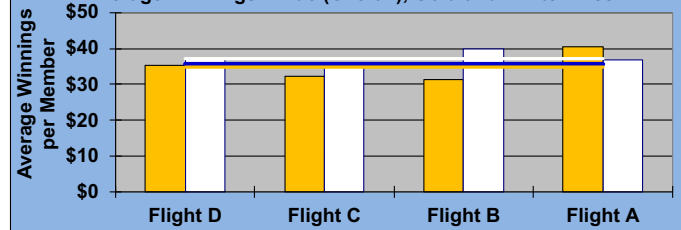

## **GOLD AND WHITE TEES COMPARISON** AFTER 14 ROUNDS OF PLAY

TABLE 4  
2020 SEASON - RESULTS AFTER 14 ROUNDS OF PLAY

	Number of Members Who Play From		\$ Won		\$ Won per Member		Number of Winners		Percent Winners		Max \$ Won	
	Gold Tees	White Tees	Gold Tees	White Tees	Gold Tees	White Tees	Gold Tees	White Tees	Gold Tees	White Tees	Gold Tees	White Tees
Flight A	26	19	\$1,050	\$700	\$40	\$37	22	17	85%	89%	\$120	\$70
Flight B	30	15	\$940	\$600	\$31	\$40	23	15	77%	100%	\$110	\$90
Flight C	25	20	\$810	\$710	\$32	\$36	22	17	88%	85%	\$120	\$100
Flight D	35	10	\$1,240	\$370	\$35	\$37	30	8	86%	80%	\$110	\$70
<b>Total</b>	<b>116</b>	<b>64</b>	<b>\$4,040</b>	<b>\$2,380</b>	<b>\$35</b>	<b>\$37</b>	<b>97</b>	<b>57</b>	<b>84%</b>	<b>89%</b>	<b>\$120</b>	<b>\$100</b>

AVERAGE POINTS SCORED OVER QUOTA

TABLE 5	Gold Tees	White Tees
	-0.74	-0.75

AVERAGE QUOTA

TABLE 6	Gold Tees	White Tees
	5.80	6.76

CHART 7 - NUMBERS IN FLIGHTS  
Overall Members per Flight - Blue Line

CHART 8 - AVERAGE POINT SCORE DISTRIBUTION  
Gold Tee and White Tee Members

CHART 9 - WINNINGS BY FLIGHT  
Average Winnings - Blue (Overall), Gold and White Lines

CHART 10 - WINNINGS BY AVERAGE POINT SCORE  
Average Winnings - Blue (Overall), Gold and White Lines

CHART 11 - PERCENT WINNERS BY FLIGHT  
Avg Prcnt Winners- Blue (Overall), Gold and White Lines

CHART 12 - PERCENT WINNERS BY AVERAGE POINT SCORE  
Avg Prcnt Winners - Blue (Overall), Gold and White Lines