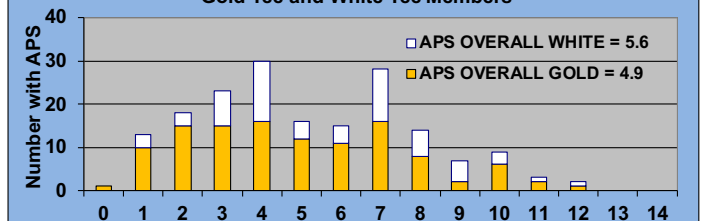

## **GOLD AND WHITE TEES COMPARISON** AFTER 14 ROUNDS OF PLAY

TABLE 4  
2020 SEASON - RESULTS AFTER 14 ROUNDS OF PLAY

	Number of Members Who Play From		\$ Won		\$ Won per Member		Number of Winners		Percent Winners		Max \$ Won	
	Gold Tees	White Tees	Gold Tees	White Tees	Gold Tees	White Tees	Gold Tees	White Tees	Gold Tees	White Tees	Gold Tees	White Tees
Flight A	26	19	\$1,050	\$700	\$40	\$37	22	17	85%	89%	\$120	\$70
Flight B	30	15	\$940	\$600	\$31	\$40	23	15	77%	100%	\$110	\$90
Flight C	25	20	\$810	\$710	\$32	\$36	22	17	88%	85%	\$120	\$100
Flight D	35	10	\$1,240	\$370	\$35	\$37	30	8	86%	80%	\$110	\$70
<b>Total</b>	<b>116</b>	<b>64</b>	<b>\$4,040</b>	<b>\$2,380</b>	<b>\$35</b>	<b>\$37</b>	<b>97</b>	<b>57</b>	<b>84%</b>	<b>89%</b>	<b>\$120</b>	<b>\$100</b>

AVERAGE POINTS SCORED OVER QUOTA

TABLE 5	Gold Tees	White Tees
	-0.74	-0.75

AVERAGE QUOTA

TABLE 6	Gold Tees	White Tees
	5.80	6.76

CHART 7 - NUMBERS IN FLIGHTS  
Overall Members per Flight - Blue Line

CHART 8 - AVERAGE POINT SCORE DISTRIBUTION  
Gold Tee and White Tee Members

CHART 9 - WINNINGS BY FLIGHT  
Average Winnings - Blue (Overall), Gold and White Lines

CHART 10 - WINNINGS BY AVERAGE POINT SCORE  
Average Winnings - Blue (Overall), Gold and White Lines

CHART 11 - PERCENT WINNERS BY FLIGHT  
Avg Prcnt Winners- Blue (Overall), Gold and White Lines

CHART 12 - PERCENT WINNERS BY AVERAGE POINT SCORE  
Avg Prcnt Winners - Blue (Overall), Gold and White Lines