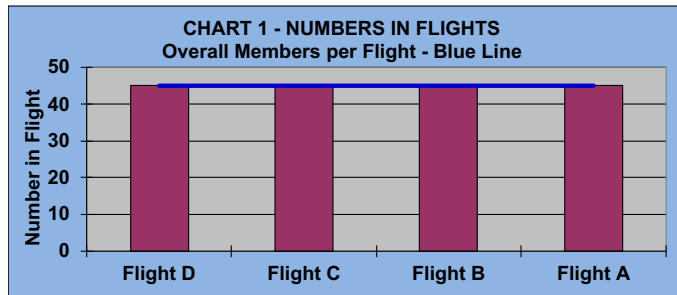

## LEAGUE STATISTICS AFTER 14 ROUNDS OF PLAY

**TABLE 1**  
2020 SEASON - RESULTS AFTER 14 ROUNDS OF PLAY

	Number of Players		Percent		\$ Allocated	\$ Won	\$ Won per Member		Max \$ Won	Over "Limit"	Percent Attendance
	Members (New)	Average	Winners	Winners			per Member	per Winner			
Flight A	45 (3)	36	39	87%	\$1,554	\$1,750	\$39	\$45	\$120	0	80%
Flight B	45 (4)	35	38	84%	\$1,554	\$1,540	\$34	\$41	\$110	0	78%
Flight C	45 (1)	34	39	87%	\$1,554	\$1,520	\$34	\$39	\$120	0	76%
Flight D	45 (7)	33	38	84%	\$1,554	\$1,610	\$36	\$42	\$110	0	72%
<b>Total</b>	<b>180 (15)</b>	<b>138</b>	<b>154</b>	<b>86%</b>	<b>\$6,216</b>	<b>\$6,420</b>	<b>\$36</b>	<b>\$42</b>	<b>\$120</b>	<b>0</b>	<b>77%</b>

**TABLE 2**

AVERAGE POINTS SCORED OVER QUOTA	
Running Average	Round 14
-0.93	-0.75

**TABLE 3**

AVERAGE QUOTA	
Before Play	After Play
6.06	6.14