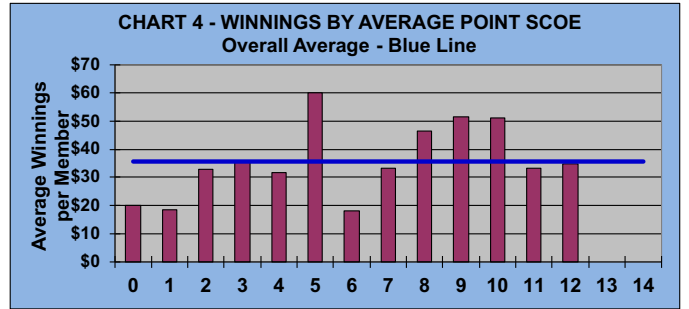

## LEAGUE STATISTICS AFTER 14 ROUNDS OF PLAY

**TABLE 1**  
2020 SEASON - RESULTS AFTER 14 ROUNDS OF PLAY

	Number of Players		Percent		\$ Allocated	\$ Won	\$ Won per Member		Max \$ Won	Over "Limit"	Percent Attendance
	Members (New)	Average	Winners	Winners			per Member	per Winner			
Flight A	45 (3)	36	39	87%	\$1,554	\$1,750	\$39	\$45	\$120	0	80%
Flight B	45 (4)	35	38	84%	\$1,554	\$1,540	\$34	\$41	\$110	0	78%
Flight C	45 (1)	34	39	87%	\$1,554	\$1,520	\$34	\$39	\$120	0	76%
Flight D	45 (7)	33	38	84%	\$1,554	\$1,610	\$36	\$42	\$110	0	72%
<b>Total</b>	<b>180 (15)</b>	<b>138</b>	<b>154</b>	<b>86%</b>	<b>\$6,216</b>	<b>\$6,420</b>	<b>\$36</b>	<b>\$42</b>	<b>\$120</b>	<b>0</b>	<b>77%</b>

**TABLE 2**

AVERAGE POINTS SCORED OVER QUOTA	
Running Average	Round 14
-0.93	-0.75

**TABLE 3**

AVERAGE QUOTA	
Before Play	After Play
6.06	6.14