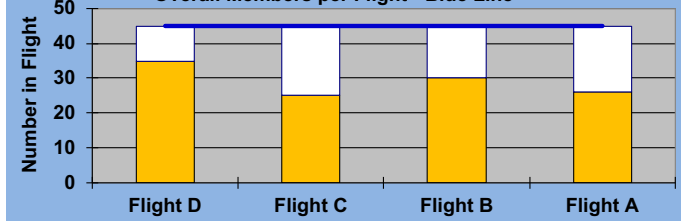

## **GOLD AND WHITE TEES COMPARISON** AFTER 14 ROUNDS OF PLAY

TABLE 4  
2020 SEASON - RESULTS AFTER 14 ROUNDS OF PLAY

	Number of Members Who Play From		\$ Won		\$ Won per Member		Number of Winners		Percent Winners		Max \$ Won	
	Gold Tees	White Tees	Gold Tees	White Tees	Gold Tees	White Tees	Gold Tees	White Tees	Gold Tees	White Tees	Gold Tees	White Tees
Flight A	26	19	\$1,050	\$700	\$40	\$37	22	17	85%	89%	\$120	\$70
Flight B	30	15	\$940	\$600	\$31	\$40	23	15	77%	100%	\$110	\$90
Flight C	25	20	\$810	\$710	\$32	\$36	22	17	88%	85%	\$120	\$100
Flight D	35	10	\$1,240	\$370	\$35	\$37	30	8	86%	80%	\$110	\$70
<b>Total</b>	<b>116</b>	<b>64</b>	<b>\$4,040</b>	<b>\$2,380</b>	<b>\$35</b>	<b>\$37</b>	<b>97</b>	<b>57</b>	<b>84%</b>	<b>89%</b>	<b>\$120</b>	<b>\$100</b>

AVERAGE POINTS SCORED OVER QUOTA

TABLE 5	Gold Tees	White Tees
	-0.74	-0.75

AVERAGE QUOTA

TABLE 6	Gold Tees	White Tees
	5.80	6.76

CHART 7 - NUMBERS IN FLIGHTS  
Overall Members per Flight - Blue Line

CHART 8 - AVERAGE POINT SCORE DISTRIBUTION  
Gold Tee and White Tee Members

CHART 9 - WINNINGS BY FLIGHT  
Average Winnings - Blue (Overall), Gold and White Lines

CHART 10 - WINNINGS BY AVERAGE POINT SCORE  
Average Winnings - Blue (Overall), Gold and White Lines

CHART 11 - PERCENT WINNERS BY FLIGHT  
Avg Prcnt Winners- Blue (Overall), Gold and White Lines