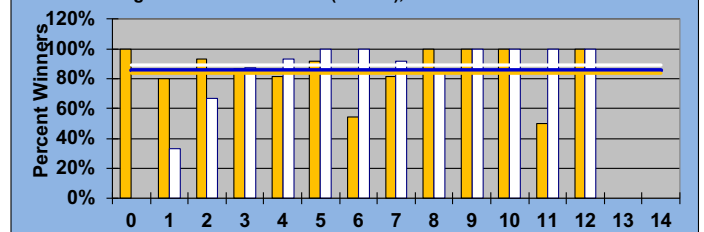

AVERAGE POINTS SCORED OVER QUOTA

TABLE 5	Gold Tees	White Tees
	-0.74	-0.75

AVERAGE QUOTA

TABLE 6	Gold Tees	White Tees
	5.80	6.76

CHART 7 - NUMBERS IN FLIGHTS  
Overall Members per Flight - Blue Line

CHART 8 - AVERAGE POINT SCORE DISTRIBUTION  
Gold Tee and White Tee Members

CHART 9 - WINNINGS BY FLIGHT  
Average Winnings - Blue (Overall), Gold and White Lines

CHART 10 - WINNINGS BY AVERAGE POINT SCORE  
Average Winnings - Blue (Overall), Gold and White Lines

CHART 11 - PERCENT WINNERS BY FLIGHT  
Avg Prcnt Winners- Blue (Overall), Gold and White Lines

CHART 12 - PERCENT WINNERS BY AVERAGE POINT SCORE  
Avg Prcnt Winners - Blue (Overall), Gold and White Lines

# WINNING POINTS OVER QUOTA (WPOQ)

AFTER 14 ROUNDS OF PLAY