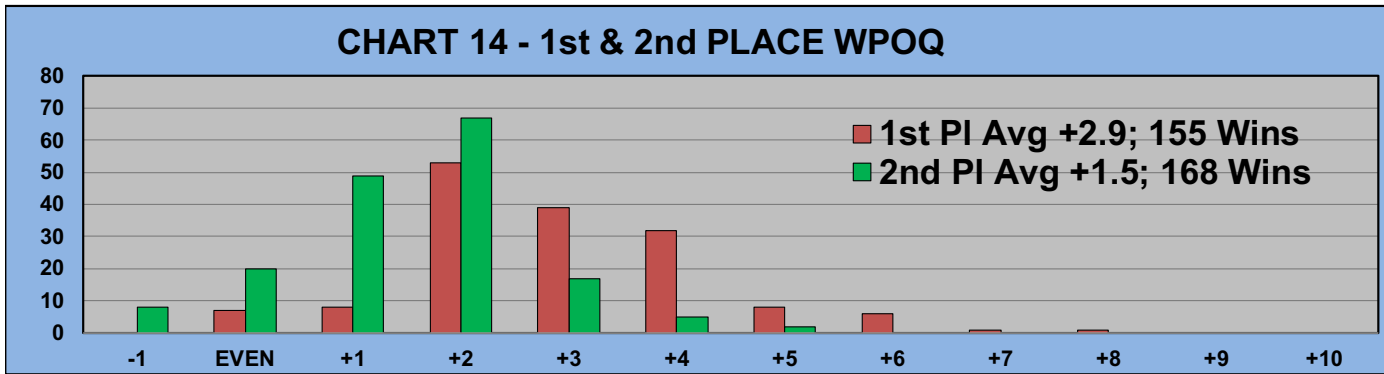

WINNING POINTS OVER QUOTA (WPOQ)

AFTER 14 ROUNDS OF PLAY