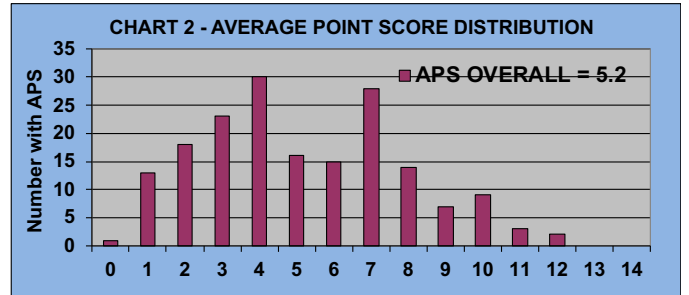

## LEAGUE STATISTICS AFTER 14 ROUNDS OF PLAY

**TABLE 1**  
2020 SEASON - RESULTS AFTER 14 ROUNDS OF PLAY

	Number of Players		Percent		\$ Allocated	\$ Won	\$ Won per Member		Max \$ Won	Over "Limit"	Percent Attendance
	Members (New)	Average	Winners	Winners			per Member	per Winner			
Flight A	45 (3)	36	39	87%	\$1,554	\$1,750	\$39	\$45	\$120	0	80%
Flight B	45 (4)	35	38	84%	\$1,554	\$1,540	\$34	\$41	\$110	0	78%
Flight C	45 (1)	34	39	87%	\$1,554	\$1,520	\$34	\$39	\$120	0	76%
Flight D	45 (7)	33	38	84%	\$1,554	\$1,610	\$36	\$42	\$110	0	72%
<b>Total</b>	<b>180 (15)</b>	<b>138</b>	<b>154</b>	<b>86%</b>	<b>\$6,216</b>	<b>\$6,420</b>	<b>\$36</b>	<b>\$42</b>	<b>\$120</b>	<b>0</b>	<b>77%</b>

**TABLE 2**

AVERAGE POINTS SCORED OVER QUOTA	
Running Average	Round 14
-0.93	-0.75

**TABLE 3**

AVERAGE QUOTA	
Before Play	After Play
6.06	6.14