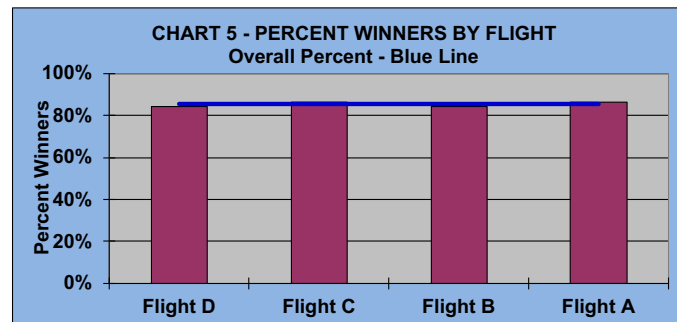

## LEAGUE STATISTICS AFTER 14 ROUNDS OF PLAY

**TABLE 1**  
2020 SEASON - RESULTS AFTER 14 ROUNDS OF PLAY

	Number of Players		Percent		\$ Allocated	\$ Won	\$ Won per Member		Max \$ Won	Over "Limit"	Percent Attendance
	Members (New)	Average	Winners	Winners			per Member	per Winner			
Flight A	45 (3)	36	39	87%	\$1,554	\$1,750	\$39	\$45	\$120	0	80%
Flight B	45 (4)	35	38	84%	\$1,554	\$1,540	\$34	\$41	\$110	0	78%
Flight C	45 (1)	34	39	87%	\$1,554	\$1,520	\$34	\$39	\$120	0	76%
Flight D	45 (7)	33	38	84%	\$1,554	\$1,610	\$36	\$42	\$110	0	72%
<b>Total</b>	<b>180 (15)</b>	<b>138</b>	<b>154</b>	<b>86%</b>	<b>\$6,216</b>	<b>\$6,420</b>	<b>\$36</b>	<b>\$42</b>	<b>\$120</b>	<b>0</b>	<b>77%</b>

**TABLE 2**

AVERAGE POINTS SCORED OVER QUOTA	
Running Average	Round 14
-0.93	-0.75

**TABLE 3**

AVERAGE QUOTA	
Before Play	After Play
6.06	6.14