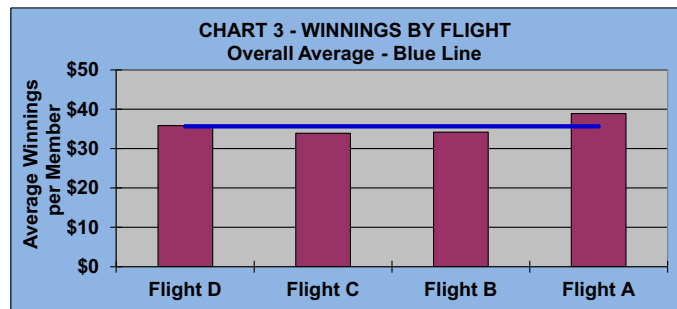

## LEAGUE STATISTICS AFTER 14 ROUNDS OF PLAY

**TABLE 1**  
2020 SEASON - RESULTS AFTER 14 ROUNDS OF PLAY

	Number of Players		Percent		\$ Allocated	\$ Won	\$ Won per Member		Max \$ Won	Over "Limit"	Percent Attendance
	Members (New)	Average	Winners	Winners			per Member	per Winner			
Flight A	45 (3)	36	39	87%	\$1,554	\$1,750	\$39	\$45	\$120	0	80%
Flight B	45 (4)	35	38	84%	\$1,554	\$1,540	\$34	\$41	\$110	0	78%
Flight C	45 (1)	34	39	87%	\$1,554	\$1,520	\$34	\$39	\$120	0	76%
Flight D	45 (7)	33	38	84%	\$1,554	\$1,610	\$36	\$42	\$110	0	72%
<b>Total</b>	<b>180 (15)</b>	<b>138</b>	<b>154</b>	<b>86%</b>	<b>\$6,216</b>	<b>\$6,420</b>	<b>\$36</b>	<b>\$42</b>	<b>\$120</b>	<b>0</b>	<b>77%</b>

**TABLE 2**

AVERAGE POINTS SCORED OVER QUOTA	
Running Average	Round 14
-0.93	-0.75

**TABLE 3**

AVERAGE QUOTA	
Before Play	After Play
6.06	6.14