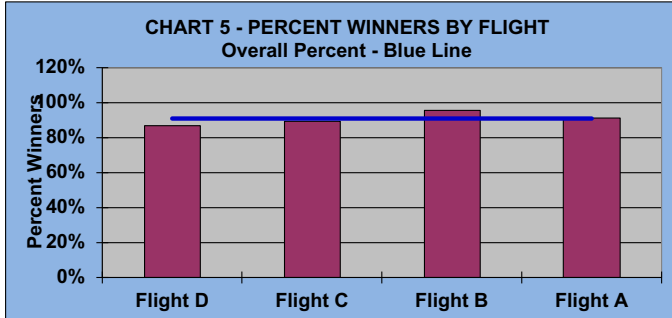

YOU MUST HOLE OUT

TO WIN A POINT

NO GIMMIES!!!

LEAGUE STATISTICS AFTER 20 ROUNDS OF PLAY

TABLE 1
2021 SEASON - RESULTS AFTER 20 ROUNDS OF PLAY

	Number of Players				\$ Allocated	\$ Won	\$ Won per Member		Max \$ Won	Over "Limit"	Percent Attendance
	Members (New)	Average	Winners	Percent Winners			per Member	per Winner			
Flight A	47 (4)	37	43	91%	\$2,335	\$2,300	\$49	\$53	\$120	2	79%
Flight B	47 (3)	39	45	96%	\$2,335	\$2,300	\$49	\$51	\$110	2	83%
Flight C	47 (4)	38	42	89%	\$2,335	\$2,290	\$49	\$55	\$120	1	80%
Flight D	46 (7)	33	40	87%	\$2,335	\$2,160	\$47	\$54	\$110	2	71%
Total	187 (18)	147	170	91%	\$9,340	\$9,050	\$48	\$53	\$120	7	78%

TABLE 2 **AVERAGE POINTS SCORED OVER QUOTA**

Running Average	Round 20
-1.01	-1.86

TABLE 3 **AVERAGE QUOTA**

Before Play	After Play
6.13	6.05

YOU MUST HOLE OUT

TO WIN A POINT

NO GIMMIES!!!

GOLD AND WHITE TEES COMPARISON AFTER 20 ROUNDS OF PLAY

TABLE 4
2021 SEASON - RESULTS AFTER 20 ROUNDS OF PLAY

	Number of Members Who Play From		\$ Won		\$ Won per Member		Number of Winners		Percent Winners		Max \$ Won	
	Gold Tees	White Tees	Gold Tees	White Tees	Gold Tees	White Tees	Gold Tees	White Tees	Gold Tees	White Tees	Gold Tees	White Tees
Flight A	33	14	\$1,730	\$570	\$52	\$41	31	12	94%	86%	\$120	\$90
Flight B	36	11	\$1,830	\$470	\$51	\$43	34	11	94%	100%	\$110	\$90
Flight C	33	14	\$1,380	\$910	\$42	\$65	29	13	88%	93%	\$100	\$120
Flight D	36	10	\$1,660	\$500	\$46	\$50	31	9	86%	90%	\$110	\$80
Total	138	49	\$6,600	\$2,450	\$48	\$50	125	45	91%	92%	\$120	\$120