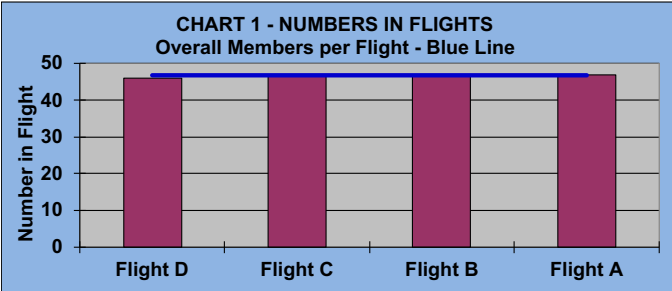

YOU MUST HOLE OUT

TO WIN A POINT

NO GIMMIES!!!

LEAGUE STATISTICS AFTER 20 ROUNDS OF PLAY

TABLE 1
2021 SEASON - RESULTS AFTER 20 ROUNDS OF PLAY

	Number of Players				\$ Allocated	\$ Won	\$ Won per Member		Max \$ Won	Over "Limit"	Percent Attendance
	Members (New)	Average	Winners	Percent Winners			per Member	per Winner			
Flight A	47 (4)	37	43	91%	\$2,335	\$2,300	\$49	\$53	\$120	2	79%
Flight B	47 (3)	39	45	96%	\$2,335	\$2,300	\$49	\$51	\$110	2	83%
Flight C	47 (4)	38	42	89%	\$2,335	\$2,290	\$49	\$55	\$120	1	80%
Flight D	46 (7)	33	40	87%	\$2,335	\$2,160	\$47	\$54	\$110	2	71%
Total	187 (18)	147	170	91%	\$9,340	\$9,050	\$48	\$53	\$120	7	78%

TABLE 2 **AVERAGE POINTS SCORED OVER QUOTA**

Running Average	Round 20
-1.01	-1.86

TABLE 3 **AVERAGE QUOTA**

Before Play	After Play
6.13	6.05

YOU MUST HOLE OUT

TO WIN A POINT

NO GIMMIES!!!

GOLD AND WHITE TEES COMPARISON AFTER 20 ROUNDS OF PLAY