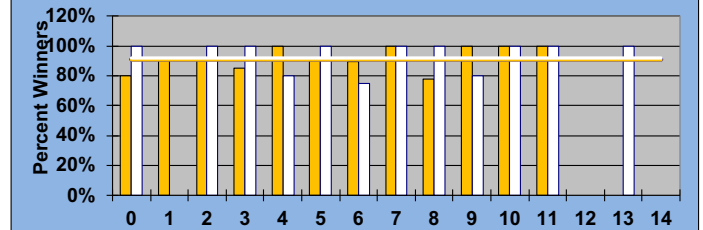

TABLE 4
2021 SEASON - RESULTS AFTER 20 ROUNDS OF PLAY

	Number of Members Who Play From		\$ Won		\$ Won per Member		Number of Winners		Percent Winners		Max \$ Won	
	Gold Tees	White Tees	Gold Tees	White Tees	Gold Tees	White Tees	Gold Tees	White Tees	Gold Tees	White Tees	Gold Tees	White Tees
Flight A	33	14	\$1,730	\$570	\$52	\$41	31	12	94%	86%	\$120	\$90
Flight B	36	11	\$1,830	\$470	\$51	\$43	34	11	94%	100%	\$110	\$90
Flight C	33	14	\$1,380	\$910	\$42	\$65	29	13	88%	93%	\$100	\$120
Flight D	36	10	\$1,660	\$500	\$46	\$50	31	9	86%	90%	\$110	\$80
Total	138	49	\$6,600	\$2,450	\$48	\$50	125	45	91%	92%	\$120	\$120

AVERAGE POINTS SCORED OVER QUOTA

TABLE 5	Gold Tees	White Tees
	-1.86	-1.89

AVERAGE QUOTA

TABLE 6	Gold Tees	White Tees
	5.85	6.65

CHART 7 - NUMBERS IN FLIGHTS
Overall Members per Flight - Blue Line

CHART 8 - AVERAGE POINT SCORE DISTRIBUTION
Gold Tee and White Tee Members

CHART 9 - WINNINGS BY FLIGHT
Average Winnings - Blue (Overall), Gold and White Lines

CHART 10 - WINNINGS BY AVERAGE POINT SCORE
Average Winnings - Blue (Overall), Gold and White Lines

CHART 11 - PERCENT WINNERS BY FLIGHT
Avg Prcnt Winners- Blue (Overall), Gold and White Lines

CHART 12 - PERCENT WINNERS BY AVERAGE POINT SCORE
Avg Prcnt Winners - Blue (Overall), Gold and White Lines

WINNING POINTS OVER QUOTA (WPOQ)

AFTER 20 ROUNDS OF PLAY

WINNING POINTS OVER QUOTA (WPOQ)

AFTER 20 ROUNDS OF PLAY