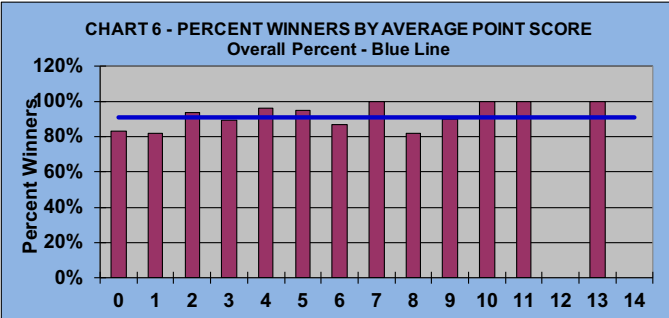

LEAGUE STATISTICS AFTER 20 ROUNDS OF PLAY

TABLE 1
2021 SEASON - RESULTS AFTER 20 ROUNDS OF PLAY

	Number of Players				$ Allocated	$ Won	$ Won per Member		Max $ Won	Over "Limit"	Percent Attendance
	Members (New)	Average	Winners	Percent Winners			per Member	per Winner			
Flight A	47 (4)	37	43	91%	$2,335	$2,300	$49	$53	$120	2	79%
Flight B	47 (3)	39	45	96%	$2,335	$2,300	$49	$51	$110	2	83%
Flight C	47 (4)	38	42	89%	$2,335	$2,290	$49	$55	$120	1	80%
Flight D	46 (7)	33	40	87%	$2,335	$2,160	$47	$54	$110	2	71%
Total	187 (18)	147	170	91%	$9,340	$9,050	$48	$53	$120	7	78%

TABLE 2   **AVERAGE POINTS SCORED OVER QUOTA**

Running Average	Round 20
-1.01	-1.86

TABLE 3   **AVERAGE QUOTA**

Before Play	After Play
6.13	6.05