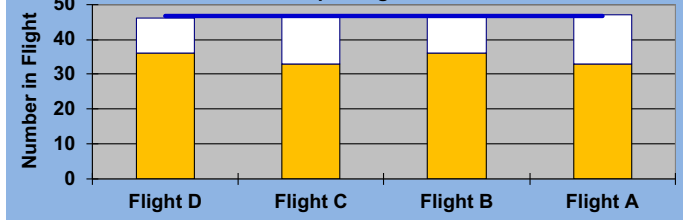

TABLE 4
2021 SEASON - RESULTS AFTER 20 ROUNDS OF PLAY

	Number of Members Who Play From		\$ Won		\$ Won per Member		Number of Winners		Percent Winners		Max \$ Won	
	Gold Tees	White Tees	Gold Tees	White Tees	Gold Tees	White Tees	Gold Tees	White Tees	Gold Tees	White Tees	Gold Tees	White Tees
Flight A	33	14	\$1,730	\$570	\$52	\$41	31	12	94%	86%	\$120	\$90
Flight B	36	11	\$1,830	\$470	\$51	\$43	34	11	94%	100%	\$110	\$90
Flight C	33	14	\$1,380	\$910	\$42	\$65	29	13	88%	93%	\$100	\$120
Flight D	36	10	\$1,660	\$500	\$46	\$50	31	9	86%	90%	\$110	\$80
Total	138	49	\$6,600	\$2,450	\$48	\$50	125	45	91%	92%	\$120	\$120

AVERAGE POINTS SCORED OVER QUOTA

TABLE 5	Gold Tees	White Tees
	-1.86	-1.89

AVERAGE QUOTA

TABLE 6	Gold Tees	White Tees
	5.85	6.65

CHART 7 - NUMBERS IN FLIGHTS
Overall Members per Flight - Blue Line

CHART 8 - AVERAGE POINT SCORE DISTRIBUTION
Gold Tee and White Tee Members

CHART 9 - WINNINGS BY FLIGHT
Average Winnings - Blue (Overall), Gold and White Lines

CHART 10 - WINNINGS BY AVERAGE POINT SCORE
Average Winnings - Blue (Overall), Gold and White Lines

CHART 11 - PERCENT WINNERS BY FLIGHT
Avg Prcnt Winners- Blue (Overall), Gold and White Lines