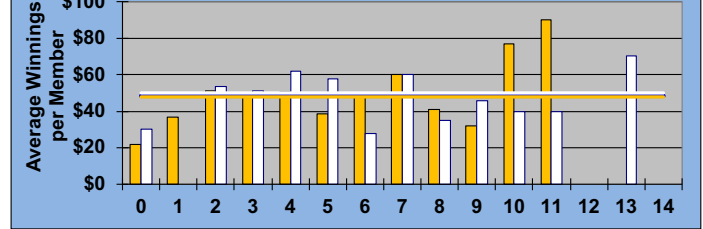

TABLE 4
2021 SEASON - RESULTS AFTER 20 ROUNDS OF PLAY

	Number of Members Who Play From		\$ Won		\$ Won per Member		Number of Winners		Percent Winners		Max \$ Won	
	Gold Tees	White Tees	Gold Tees	White Tees	Gold Tees	White Tees	Gold Tees	White Tees	Gold Tees	White Tees	Gold Tees	White Tees
Flight A	33	14	\$1,730	\$570	\$52	\$41	31	12	94%	86%	\$120	\$90
Flight B	36	11	\$1,830	\$470	\$51	\$43	34	11	94%	100%	\$110	\$90
Flight C	33	14	\$1,380	\$910	\$42	\$65	29	13	88%	93%	\$100	\$120
Flight D	36	10	\$1,660	\$500	\$46	\$50	31	9	86%	90%	\$110	\$80
Total	138	49	\$6,600	\$2,450	\$48	\$50	125	45	91%	92%	\$120	\$120

AVERAGE POINTS SCORED OVER QUOTA

TABLE 5	Gold Tees	White Tees
	-1.86	-1.89

AVERAGE QUOTA

TABLE 6	Gold Tees	White Tees
	5.85	6.65

CHART 7 - NUMBERS IN FLIGHTS
Overall Members per Flight - Blue Line

CHART 8 - AVERAGE POINT SCORE DISTRIBUTION
Gold Tee and White Tee Members

CHART 9 - WINNINGS BY FLIGHT
Average Winnings - Blue (Overall), Gold and White Lines

CHART 10 - WINNINGS BY AVERAGE POINT SCORE
Average Winnings - Blue (Overall), Gold and White Lines

CHART 11 - PERCENT WINNERS BY FLIGHT
Avg Prcnt Winners- Blue (Overall), Gold and White Lines

CHART 12 - PERCENT WINNERS BY AVERAGE POINT SCORE
Avg Prcnt Winners - Blue (Overall), Gold and White Lines

WINNING POINTS OVER QUOTA (WPOQ)

AFTER 20 ROUNDS OF PLAY

WINNING POINTS OVER QUOTA (WPOQ)

AFTER 20 ROUNDS OF PLAY