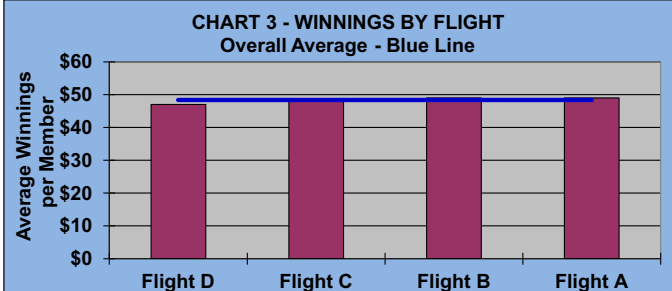

YOU MUST HOLE OUT

TO WIN A POINT

NO GIMMIES!!!

LEAGUE STATISTICS AFTER 20 ROUNDS OF PLAY

TABLE 1
2021 SEASON - RESULTS AFTER 20 ROUNDS OF PLAY

	Number of Players				\$ Allocated	\$ Won	\$ Won per Member		Max \$ Won	Over "Limit"	Percent Attendance
	Members (New)	Average	Winners	Percent Winners			per Member	per Winner			
Flight A	47 (4)	37	43	91%	\$2,335	\$2,300	\$49	\$53	\$120	2	79%
Flight B	47 (3)	39	45	96%	\$2,335	\$2,300	\$49	\$51	\$110	2	83%
Flight C	47 (4)	38	42	89%	\$2,335	\$2,290	\$49	\$55	\$120	1	80%
Flight D	46 (7)	33	40	87%	\$2,335	\$2,160	\$47	\$54	\$110	2	71%
Total	187 (18)	147	170	91%	\$9,340	\$9,050	\$48	\$53	\$120	7	78%

TABLE 2 **AVERAGE POINTS SCORED OVER QUOTA**

Running Average	Round 20
-1.01	-1.86

TABLE 3 **AVERAGE QUOTA**

Before Play	After Play
6.13	6.05

YOU MUST HOLE OUT

TO WIN A POINT

NO GIMMIES!!!

GOLD AND WHITE TEES COMPARISON AFTER 20 ROUNDS OF PLAY

TABLE 4
2021 SEASON - RESULTS AFTER 20 ROUNDS OF PLAY

	Number of Members Who Play From		\$ Won		\$ Won per Member		Number of Winners		Percent Winners		Max \$ Won	
	Gold Tees	White Tees	Gold Tees	White Tees	Gold Tees	White Tees	Gold Tees	White Tees	Gold Tees	White Tees	Gold Tees	White Tees
Flight A	33	14	\$1,730	\$570	\$52	\$41	31	12	94%	86%	\$120	\$90
Flight B	36	11	\$1,830	\$470	\$51	\$43	34	11	94%	100%	\$110	\$90
Flight C	33	14	\$1,380	\$910	\$42	\$65	29	13	88%	93%	\$100	\$120
Flight D	36	10	\$1,660	\$500	\$46	\$50	31	9	86%	90%	\$110	\$80
Total	138	49	\$6,600	\$2,450	\$48	\$50	125	45	91%	92%	\$120	\$120