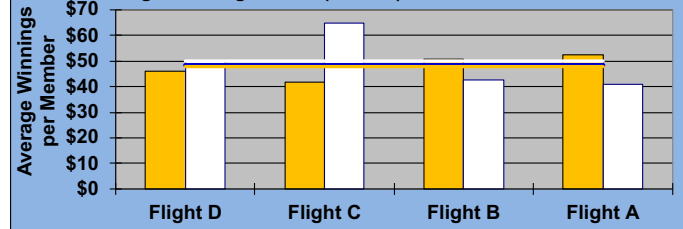

TABLE 4
2021 SEASON - RESULTS AFTER 20 ROUNDS OF PLAY

	Number of Members Who Play From		\$ Won		\$ Won per Member		Number of Winners		Percent Winners		Max \$ Won	
	Gold Tees	White Tees	Gold Tees	White Tees	Gold Tees	White Tees	Gold Tees	White Tees	Gold Tees	White Tees	Gold Tees	White Tees
Flight A	33	14	\$1,730	\$570	\$52	\$41	31	12	94%	86%	\$120	\$90
Flight B	36	11	\$1,830	\$470	\$51	\$43	34	11	94%	100%	\$110	\$90
Flight C	33	14	\$1,380	\$910	\$42	\$65	29	13	88%	93%	\$100	\$120
Flight D	36	10	\$1,660	\$500	\$46	\$50	31	9	86%	90%	\$110	\$80
Total	138	49	\$6,600	\$2,450	\$48	\$50	125	45	91%	92%	\$120	\$120

AVERAGE POINTS SCORED OVER QUOTA

TABLE 5	Gold Tees	White Tees
	-1.86	-1.89

AVERAGE QUOTA

TABLE 6	Gold Tees	White Tees
	5.85	6.65

CHART 7 - NUMBERS IN FLIGHTS
Overall Members per Flight - Blue Line

CHART 8 - AVERAGE POINT SCORE DISTRIBUTION
Gold Tee and White Tee Members

CHART 9 - WINNINGS BY FLIGHT
Average Winnings - Blue (Overall), Gold and White Lines

CHART 10 - WINNINGS BY AVERAGE POINT SCORE
Average Winnings - Blue (Overall), Gold and White Lines

CHART 11 - PERCENT WINNERS BY FLIGHT
Avg Prcnt Winners- Blue (Overall), Gold and White Lines

CHART 12 - PERCENT WINNERS BY AVERAGE POINT SCORE
Avg Prcnt Winners - Blue (Overall), Gold and White Lines

WINNING POINTS OVER QUOTA (WPOQ)

AFTER 20 ROUNDS OF PLAY

WINNING POINTS OVER QUOTA (WPOQ)

AFTER 20 ROUNDS OF PLAY