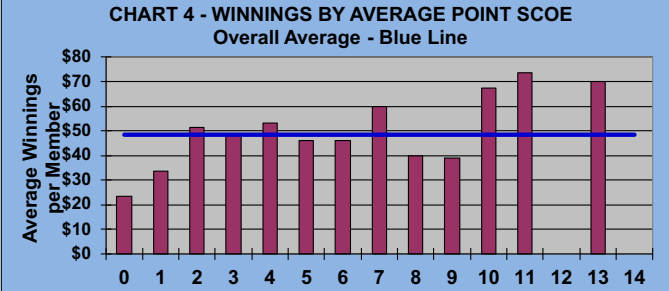

YOU MUST HOLE OUT

TO WIN A POINT

NO GIMMIES!!!

LEAGUE STATISTICS AFTER 20 ROUNDS OF PLAY

TABLE 1
2021 SEASON - RESULTS AFTER 20 ROUNDS OF PLAY

	Number of Players				\$ Allocated	\$ Won	\$ Won per Member		Max \$ Won	Over "Limit"	Percent Attendance
	Members (New)	Average	Winners	Percent Winners			per Member	per Winner			
Flight A	47 (4)	37	43	91%	\$2,335	\$2,300	\$49	\$53	\$120	2	79%
Flight B	47 (3)	39	45	96%	\$2,335	\$2,300	\$49	\$51	\$110	2	83%
Flight C	47 (4)	38	42	89%	\$2,335	\$2,290	\$49	\$55	\$120	1	80%
Flight D	46 (7)	33	40	87%	\$2,335	\$2,160	\$47	\$54	\$110	2	71%
Total	187 (18)	147	170	91%	\$9,340	\$9,050	\$48	\$53	\$120	7	78%

TABLE 2 **AVERAGE POINTS SCORED OVER QUOTA**

Running Average	Round 20
-1.01	-1.86

TABLE 3 **AVERAGE QUOTA**

Before Play	After Play
6.13	6.05

YOU MUST HOLE OUT

TO WIN A POINT

NO GIMMIES!!!

GOLD AND WHITE TEES COMPARISON AFTER 20 ROUNDS OF PLAY

TABLE 4
2021 SEASON - RESULTS AFTER 20 ROUNDS OF PLAY

	Number of Members Who Play From		\$ Won		\$ Won per Member		Number of Winners		Percent Winners		Max \$ Won	
	Gold Tees	White Tees	Gold Tees	White Tees	Gold Tees	White Tees	Gold Tees	White Tees	Gold Tees	White Tees	Gold Tees	White Tees
Flight A	33	14	\$1,730	\$570	\$52	\$41	31	12	94%	86%	\$120	\$90
Flight B	36	11	\$1,830	\$470	\$51	\$43	34	11	94%	100%	\$110	\$90
Flight C	33	14	\$1,380	\$910	\$42	\$65	29	13	88%	93%	\$100	\$120
Flight D	36	10	\$1,660	\$500	\$46	\$50	31	9	86%	90%	\$110	\$80
Total	138	49	\$6,600	\$2,450	\$48	\$50	125	45	91%	92%	\$120	\$120