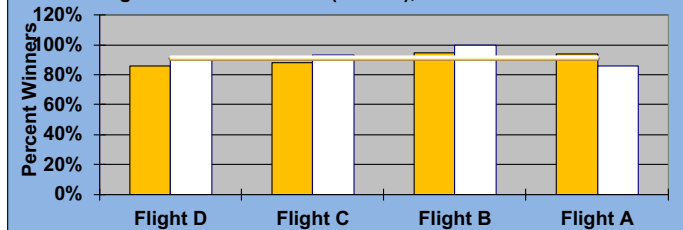

TABLE 4
2021 SEASON - RESULTS AFTER 20 ROUNDS OF PLAY

	Number of Members Who Play From		\$ Won		\$ Won per Member		Number of Winners		Percent Winners		Max \$ Won	
	Gold Tees	White Tees	Gold Tees	White Tees	Gold Tees	White Tees	Gold Tees	White Tees	Gold Tees	White Tees	Gold Tees	White Tees
Flight A	33	14	\$1,730	\$570	\$52	\$41	31	12	94%	86%	\$120	\$90
Flight B	36	11	\$1,830	\$470	\$51	\$43	34	11	94%	100%	\$110	\$90
Flight C	33	14	\$1,380	\$910	\$42	\$65	29	13	88%	93%	\$100	\$120
Flight D	36	10	\$1,660	\$500	\$46	\$50	31	9	86%	90%	\$110	\$80
Total	138	49	\$6,600	\$2,450	\$48	\$50	125	45	91%	92%	\$120	\$120

AVERAGE POINTS SCORED OVER QUOTA

TABLE 5	Gold Tees	White Tees
	-1.86	-1.89

AVERAGE QUOTA

TABLE 6	Gold Tees	White Tees
	5.85	6.65

CHART 7 - NUMBERS IN FLIGHTS
Overall Members per Flight - Blue Line

CHART 8 - AVERAGE POINT SCORE DISTRIBUTION
Gold Tee and White Tee Members

CHART 9 - WINNINGS BY FLIGHT
Average Winnings - Blue (Overall), Gold and White Lines

CHART 10 - WINNINGS BY AVERAGE POINT SCORE
Average Winnings - Blue (Overall), Gold and White Lines

CHART 11 - PERCENT WINNERS BY FLIGHT
Avg Prcnt Winners- Blue (Overall), Gold and White Lines

CHART 12 - PERCENT WINNERS BY AVERAGE POINT SCORE
Avg Prcnt Winners - Blue (Overall), Gold and White Lines

WINNING POINTS OVER QUOTA (WPOQ)

AFTER 20 ROUNDS OF PLAY

WINNING POINTS OVER QUOTA (WPOQ)

AFTER 20 ROUNDS OF PLAY