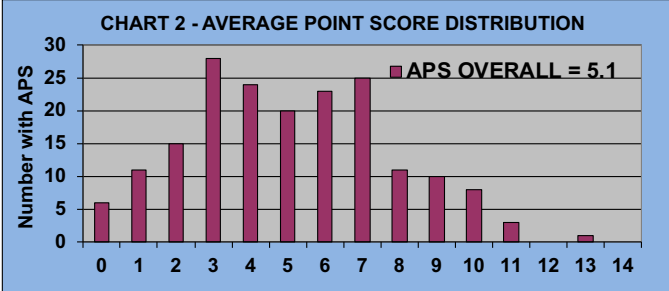

LEAGUE STATISTICS AFTER 20 ROUNDS OF PLAY

TABLE 1
2021 SEASON - RESULTS AFTER 20 ROUNDS OF PLAY

	Number of Players				$ Allocated	$ Won	$ Won per Member		Max $ Won	Over "Limit"	Percent Attendance
	Members (New)	Average	Winners	Percent Winners			per Member	per Winner			
Flight A	47 (4)	37	43	91%	$2,335	$2,300	$49	$53	$120	2	79%
Flight B	47 (3)	39	45	96%	$2,335	$2,300	$49	$51	$110	2	83%
Flight C	47 (4)	38	42	89%	$2,335	$2,290	$49	$55	$120	1	80%
Flight D	46 (7)	33	40	87%	$2,335	$2,160	$47	$54	$110	2	71%
Total	187 (18)	147	170	91%	$9,340	$9,050	$48	$53	$120	7	78%

TABLE 2   **AVERAGE POINTS SCORED OVER QUOTA**

Running Average	Round 20
-1.01	-1.86

TABLE 3   **AVERAGE QUOTA**

Before Play	After Play
6.13	6.05