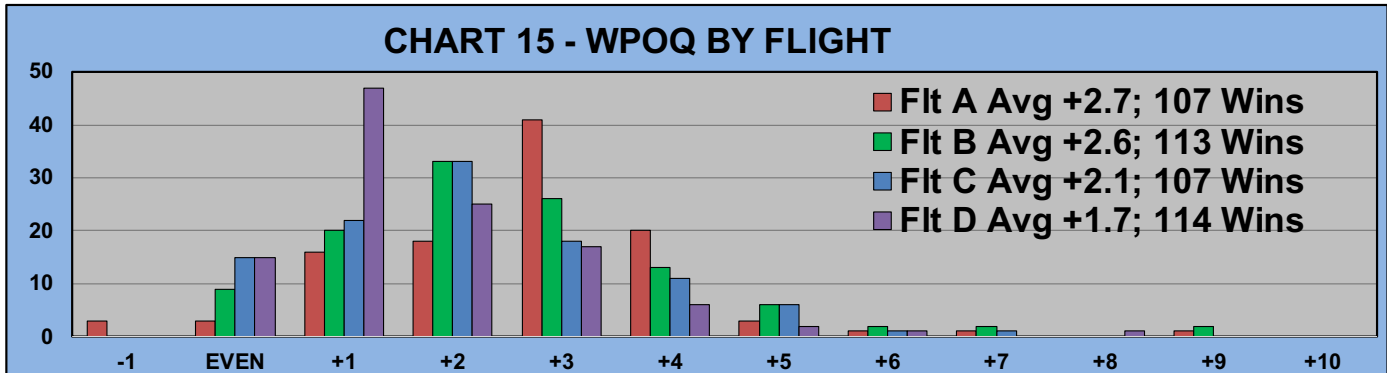

TABLE 4
2021 SEASON - RESULTS AFTER 20 ROUNDS OF PLAY

	Number of Members Who Play From		\$ Won		\$ Won per Member		Number of Winners		Percent Winners		Max \$ Won	
	Gold Tees	White Tees	Gold Tees	White Tees	Gold Tees	White Tees	Gold Tees	White Tees	Gold Tees	White Tees	Gold Tees	White Tees
Flight A	33	14	\$1,730	\$570	\$52	\$41	31	12	94%	86%	\$120	\$90
Flight B	36	11	\$1,830	\$470	\$51	\$43	34	11	94%	100%	\$110	\$90
Flight C	33	14	\$1,380	\$910	\$42	\$65	29	13	88%	93%	\$100	\$120
Flight D	36	10	\$1,660	\$500	\$46	\$50	31	9	86%	90%	\$110	\$80
Total	138	49	\$6,600	\$2,450	\$48	\$50	125	45	91%	92%	\$120	\$120

AVERAGE POINTS SCORED OVER QUOTA

TABLE 5	Gold Tees	White Tees
	-1.86	-1.89

AVERAGE QUOTA

TABLE 6	Gold Tees	White Tees
	5.85	6.65

CHART 7 - NUMBERS IN FLIGHTS
Overall Members per Flight - Blue Line

CHART 8 - AVERAGE POINT SCORE DISTRIBUTION
Gold Tee and White Tee Members

CHART 9 - WINNINGS BY FLIGHT
Average Winnings - Blue (Overall), Gold and White Lines

CHART 10 - WINNINGS BY AVERAGE POINT SCORE
Average Winnings - Blue (Overall), Gold and White Lines

CHART 11 - PERCENT WINNERS BY FLIGHT
Avg Prcnt Winners- Blue (Overall), Gold and White Lines

CHART 12 - PERCENT WINNERS BY AVERAGE POINT SCORE
Avg Prcnt Winners - Blue (Overall), Gold and White Lines

WINNING POINTS OVER QUOTA (WPOQ)

AFTER 20 ROUNDS OF PLAY

WINNING POINTS OVER QUOTA (WPOQ)

AFTER 20 ROUNDS OF PLAY