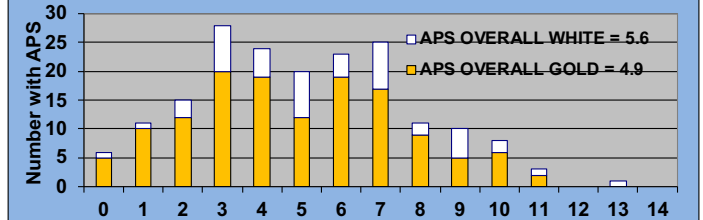

TABLE 2 **AVERAGE POINTS SCORED OVER QUOTA**

Running Average	Round 20
-1.01	-1.86

TABLE 3 **AVERAGE QUOTA**

Before Play	After Play
6.13	6.05

YOU MUST HOLE OUT

TO WIN A POINT

NO GIMMIES!!!

GOLD AND WHITE TEES COMPARISON AFTER 20 ROUNDS OF PLAY

TABLE 4
2021 SEASON - RESULTS AFTER 20 ROUNDS OF PLAY

	Number of Members Who Play From		\$ Won		\$ Won per Member		Number of Winners		Percent Winners		Max \$ Won	
	Gold Tees	White Tees	Gold Tees	White Tees	Gold Tees	White Tees	Gold Tees	White Tees	Gold Tees	White Tees	Gold Tees	White Tees
Flight A	33	14	\$1,730	\$570	\$52	\$41	31	12	94%	86%	\$120	\$90
Flight B	36	11	\$1,830	\$470	\$51	\$43	34	11	94%	100%	\$110	\$90
Flight C	33	14	\$1,380	\$910	\$42	\$65	29	13	88%	93%	\$100	\$120
Flight D	36	10	\$1,660	\$500	\$46	\$50	31	9	86%	90%	\$110	\$80
Total	138	49	\$6,600	\$2,450	\$48	\$50	125	45	91%	92%	\$120	\$120

AVERAGE POINTS SCORED OVER QUOTA

TABLE 5	Gold Tees	White Tees
	-1.86	-1.89

AVERAGE QUOTA

TABLE 6	Gold Tees	White Tees
	5.85	6.65

CHART 7 - NUMBERS IN FLIGHTS
Overall Members per Flight - Blue Line

CHART 8 - AVERAGE POINT SCORE DISTRIBUTION
Gold Tee and White Tee Members

CHART 9 - WINNINGS BY FLIGHT
Average Winnings - Blue (Overall), Gold and White Lines

CHART 10 - WINNINGS BY AVERAGE POINT SCORE
Average Winnings - Blue (Overall), Gold and White Lines

CHART 11 - PERCENT WINNERS BY FLIGHT
Avg Prcnt Winners- Blue (Overall), Gold and White Lines