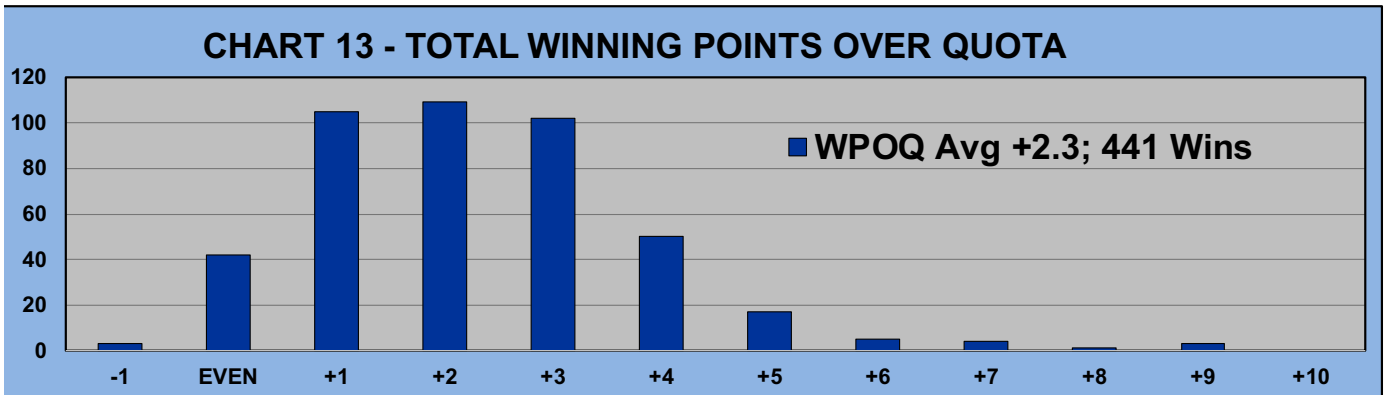

TABLE 4
2021 SEASON - RESULTS AFTER 20 ROUNDS OF PLAY

	Number of Members Who Play From		\$ Won		\$ Won per Member		Number of Winners		Percent Winners		Max \$ Won	
	Gold Tees	White Tees	Gold Tees	White Tees	Gold Tees	White Tees	Gold Tees	White Tees	Gold Tees	White Tees	Gold Tees	White Tees
Flight A	33	14	\$1,730	\$570	\$52	\$41	31	12	94%	86%	\$120	\$90
Flight B	36	11	\$1,830	\$470	\$51	\$43	34	11	94%	100%	\$110	\$90
Flight C	33	14	\$1,380	\$910	\$42	\$65	29	13	88%	93%	\$100	\$120
Flight D	36	10	\$1,660	\$500	\$46	\$50	31	9	86%	90%	\$110	\$80
Total	138	49	\$6,600	\$2,450	\$48	\$50	125	45	91%	92%	\$120	\$120

AVERAGE POINTS SCORED OVER QUOTA

TABLE 5	Gold Tees	White Tees
	-1.86	-1.89

AVERAGE QUOTA

TABLE 6	Gold Tees	White Tees
	5.85	6.65

CHART 7 - NUMBERS IN FLIGHTS
Overall Members per Flight - Blue Line

CHART 8 - AVERAGE POINT SCORE DISTRIBUTION
Gold Tee and White Tee Members

CHART 9 - WINNINGS BY FLIGHT
Average Winnings - Blue (Overall), Gold and White Lines

CHART 10 - WINNINGS BY AVERAGE POINT SCORE
Average Winnings - Blue (Overall), Gold and White Lines

CHART 11 - PERCENT WINNERS BY FLIGHT
Avg Prcnt Winners- Blue (Overall), Gold and White Lines

CHART 12 - PERCENT WINNERS BY AVERAGE POINT SCORE
Avg Prcnt Winners - Blue (Overall), Gold and White Lines

WINNING POINTS OVER QUOTA (WPOQ)

AFTER 20 ROUNDS OF PLAY

WINNING POINTS OVER QUOTA (WPOQ)

AFTER 20 ROUNDS OF PLAY