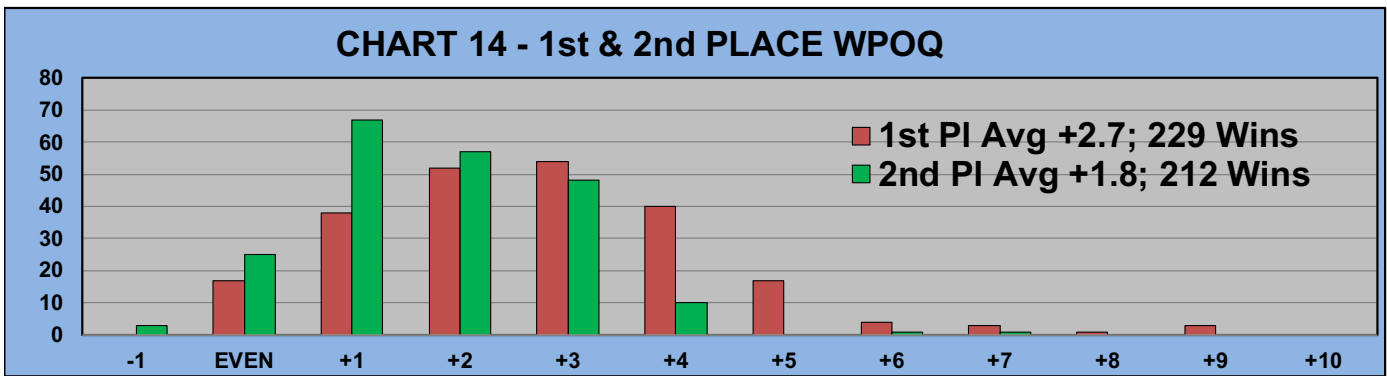

TABLE 4
2021 SEASON - RESULTS AFTER 20 ROUNDS OF PLAY

	Number of Members Who Play From		\$ Won		\$ Won per Member		Number of Winners		Percent Winners		Max \$ Won	
	Gold Tees	White Tees	Gold Tees	White Tees	Gold Tees	White Tees	Gold Tees	White Tees	Gold Tees	White Tees	Gold Tees	White Tees
Flight A	33	14	\$1,730	\$570	\$52	\$41	31	12	94%	86%	\$120	\$90
Flight B	36	11	\$1,830	\$470	\$51	\$43	34	11	94%	100%	\$110	\$90
Flight C	33	14	\$1,380	\$910	\$42	\$65	29	13	88%	93%	\$100	\$120
Flight D	36	10	\$1,660	\$500	\$46	\$50	31	9	86%	90%	\$110	\$80
Total	138	49	\$6,600	\$2,450	\$48	\$50	125	45	91%	92%	\$120	\$120

AVERAGE POINTS SCORED OVER QUOTA

TABLE 5	Gold Tees	White Tees
	-1.86	-1.89

AVERAGE QUOTA

TABLE 6	Gold Tees	White Tees
	5.85	6.65

CHART 7 - NUMBERS IN FLIGHTS
Overall Members per Flight - Blue Line

CHART 8 - AVERAGE POINT SCORE DISTRIBUTION
Gold Tee and White Tee Members

CHART 9 - WINNINGS BY FLIGHT
Average Winnings - Blue (Overall), Gold and White Lines

CHART 10 - WINNINGS BY AVERAGE POINT SCORE
Average Winnings - Blue (Overall), Gold and White Lines

CHART 11 - PERCENT WINNERS BY FLIGHT
Avg Prcnt Winners- Blue (Overall), Gold and White Lines

CHART 12 - PERCENT WINNERS BY AVERAGE POINT SCORE
Avg Prcnt Winners - Blue (Overall), Gold and White Lines

WINNING POINTS OVER QUOTA (WPOQ)

AFTER 20 ROUNDS OF PLAY

WINNING POINTS OVER QUOTA (WPOQ)

AFTER 20 ROUNDS OF PLAY