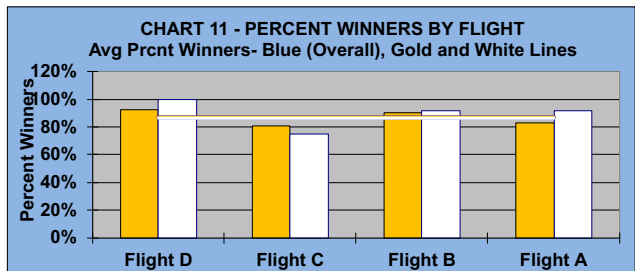

YOU MUST HOLE OUT

TO WIN A POINT

NO GIMMIES!!!

LEAGUE STATISTICS AFTER 12 ROUNDS OF PLAY

TABLE 1
2022 SEASON - RESULTS AFTER 12 ROUNDS OF PLAY

	Number of Players		Percent Winners	Percent Winners	\$ Allocated	\$ Won	\$ Won per Member	\$ Won per Winner	Max \$ Won	Over "Limit"	Percent Attendance
	Members (New)	Average									
Flight A	42 (0)	33	36	86%	\$1,248	\$1,490	\$35	\$41	\$80	0	79%
Flight B	42 (0)	34	38	90%	\$1,248	\$1,310	\$31	\$34	\$100	0	81%
Flight C	42 (5)	34	33	79%	\$1,248	\$1,300	\$31	\$39	\$90	0	81%
Flight D	42 (0)	29	39	93%	\$1,248	\$1,290	\$31	\$33	\$110	0	70%
Total	168 (5)	131	146	87%	\$4,992	\$5,390	\$32	\$37	\$110	0	78%

TABLE 2
AVERAGE POINTS SCORED OVER QUOTA

Running Average	Round 12
-1.02	-0.61

TABLE 3
AVERAGE QUOTA

Before Play	After Play
5.89	5.93

YOU MUST HOLE OUT

TO WIN A POINT

NO GIMMIES!!!

GOLD AND WHITE TEES COMPARISON

AFTER 12 ROUNDS OF PLAY

TABLE 4
2022 SEASON - RESULTS AFTER 12 ROUNDS OF PLAY

	Number of Members Who Play From		\$ Won		\$ Won per Member		Number of Winners		Percent Winners		Max \$ Won	
	Gold Tees	White Tees	Gold Tees	White Tees	Gold Tees	White Tees	Gold Tees	White Tees	Gold Tees	White Tees	Gold Tees	White Tees
Flight A	30	12	\$1,060	\$430	\$35	\$36	25	11	83%	92%	\$80	\$80
Flight B	30	12	\$980	\$330	\$33	\$28	27	11	90%	92%	\$100	\$70
Flight C	26	16	\$790	\$510	\$30	\$32	21	12	81%	75%	\$80	\$90
Flight D	38	4	\$1,150	\$140	\$30	\$35	35	4	92%	100%	\$110	\$40
Total	124	44	\$3,980	\$1,410	\$32	\$32	108	38	87%	86%	\$110	\$90

TABLE 5
AVERAGE POINTS SCORED OVER QUOTA

	Gold Tees	White Tees
	-0.94	0.35

TABLE 6
AVERAGE QUOTA

	Gold Tees	White Tees
	5.62	6.80

WINNING POINTS OVER QUOTA (WPOQ)

AFTER 12 ROUNDS OF PLAY

WINNING POINTS OVER QUOTA (WPOQ)