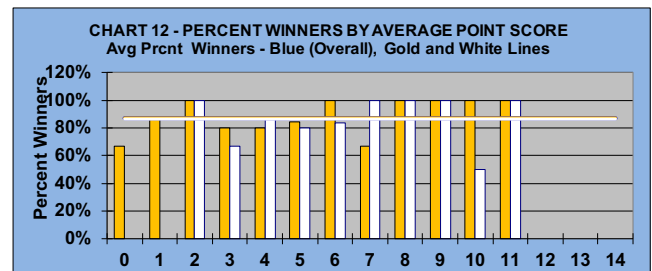

YOU MUST HOLE OUT

TO WIN A POINT

NO GIMMIES!!!

LEAGUE STATISTICS AFTER 12 ROUNDS OF PLAY

TABLE 1
2022 SEASON - RESULTS AFTER 12 ROUNDS OF PLAY

	Number of Players		Percent Winners	Percent Winners	\$ Allocated	\$ Won	\$ Won per Member	\$ Won per Winner	Max \$ Won	Over "Limit"	Percent Attendance
	Members (New)	Average									
Flight A	42 (0)	33	36	86%	\$1,248	\$1,490	\$35	\$41	\$80	0	79%
Flight B	42 (0)	34	38	90%	\$1,248	\$1,310	\$31	\$34	\$100	0	81%
Flight C	42 (5)	34	33	79%	\$1,248	\$1,300	\$31	\$39	\$90	0	81%
Flight D	42 (0)	29	39	93%	\$1,248	\$1,290	\$31	\$33	\$110	0	70%
Total	168 (5)	131	146	87%	\$4,992	\$5,390	\$32	\$37	\$110	0	78%

TABLE 2
AVERAGE POINTS SCORED OVER QUOTA

Running Average	Round 12
-1.02	-0.61

TABLE 3
AVERAGE QUOTA

Before Play	After Play
5.89	5.93

YOU MUST HOLE OUT

TO WIN A POINT

NO GIMMIES!!!

GOLD AND WHITE TEES COMPARISON

AFTER 12 ROUNDS OF PLAY

TABLE 4
2022 SEASON - RESULTS AFTER 12 ROUNDS OF PLAY

	Number of Members Who Play From		\$ Won		\$ Won per Member		Number of Winners		Percent Winners		Max \$ Won	
	Gold Tees	White Tees	Gold Tees	White Tees	Gold Tees	White Tees	Gold Tees	White Tees	Gold Tees	White Tees	Gold Tees	White Tees
Flight A	30	12	\$1,060	\$430	\$35	\$36	25	11	83%	92%	\$80	\$80
Flight B	30	12	\$980	\$330	\$33	\$28	27	11	90%	92%	\$100	\$70
Flight C	26	16	\$790	\$510	\$30	\$32	21	12	81%	75%	\$80	\$90
Flight D	38	4	\$1,150	\$140	\$30	\$35	35	4	92%	100%	\$110	\$40
Total	124	44	\$3,980	\$1,410	\$32	\$32	108	38	87%	86%	\$110	\$90

TABLE 5
AVERAGE POINTS SCORED OVER QUOTA

	Gold Tees	White Tees
	-0.94	0.35

TABLE 6
AVERAGE QUOTA

	Gold Tees	White Tees
	5.62	6.80

WINNING POINTS OVER QUOTA (WPOQ)

AFTER 12 ROUNDS OF PLAY

WINNING POINTS OVER QUOTA (WPOQ)