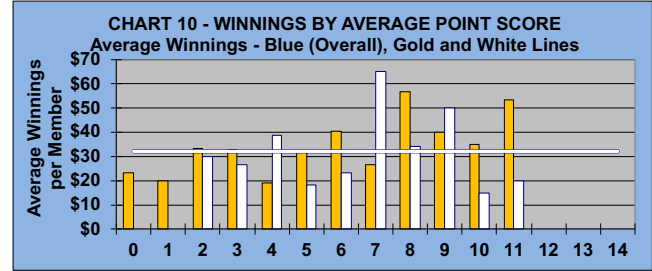

YOU MUST HOLE OUT

TO WIN A POINT

NO GIMMIES!!!

LEAGUE STATISTICS AFTER 12 ROUNDS OF PLAY

TABLE 1
2022 SEASON - RESULTS AFTER 12 ROUNDS OF PLAY

	Number of Players		Percent Winners	Percent Winners	\$ Allocated	\$ Won	\$ Won per Member	\$ Won per Winner	Max \$ Won	Over "Limit"	Percent Attendance
	Members (New)	Average									
Flight A	42 (0)	33	36	86%	\$1,248	\$1,490	\$35	\$41	\$80	0	79%
Flight B	42 (0)	34	38	90%	\$1,248	\$1,310	\$31	\$34	\$100	0	81%
Flight C	42 (5)	34	33	79%	\$1,248	\$1,300	\$31	\$39	\$90	0	81%
Flight D	42 (0)	29	39	93%	\$1,248	\$1,290	\$31	\$33	\$110	0	70%
Total	168 (5)	131	146	87%	\$4,992	\$5,390	\$32	\$37	\$110	0	78%

TABLE 2
AVERAGE POINTS SCORED OVER QUOTA

Running Average	Round 12
-1.02	-0.61

TABLE 3
AVERAGE QUOTA

Before Play	After Play
5.89	5.93

YOU MUST HOLE OUT

TO WIN A POINT

NO GIMMIES!!!

GOLD AND WHITE TEES COMPARISON

AFTER 12 ROUNDS OF PLAY

TABLE 4
2022 SEASON - RESULTS AFTER 12 ROUNDS OF PLAY

	Number of Members Who Play From		\$ Won		\$ Won per Member		Number of Winners		Percent Winners		Max \$ Won	
	Gold Tees	White Tees	Gold Tees	White Tees	Gold Tees	White Tees	Gold Tees	White Tees	Gold Tees	White Tees	Gold Tees	White Tees
Flight A	30	12	\$1,060	\$430	\$35	\$36	25	11	83%	92%	\$80	\$80
Flight B	30	12	\$980	\$330	\$33	\$28	27	11	90%	92%	\$100	\$70
Flight C	26	16	\$790	\$510	\$30	\$32	21	12	81%	75%	\$80	\$90
Flight D	38	4	\$1,150	\$140	\$30	\$35	35	4	92%	100%	\$110	\$40
Total	124	44	\$3,980	\$1,410	\$32	\$32	108	38	87%	86%	\$110	\$90

TABLE 5
AVERAGE POINTS SCORED OVER QUOTA

	Gold Tees	White Tees
	-0.94	0.35

TABLE 6
AVERAGE QUOTA

	Gold Tees	White Tees
	5.62	6.80

WINNING POINTS OVER QUOTA (WPOQ)

AFTER 12 ROUNDS OF PLAY

WINNING POINTS OVER QUOTA (WPOQ)