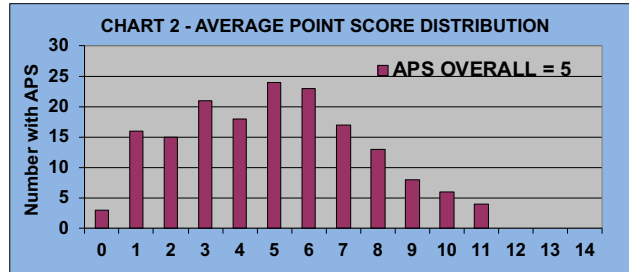

YOU MUST HOLE OUT

TO WIN A POINT

NO GIMMIES!!!

LEAGUE STATISTICS AFTER 12 ROUNDS OF PLAY

TABLE 1
2022 SEASON - RESULTS AFTER 12 ROUNDS OF PLAY

	Number of Players		Percent Winners	Percent Winners	\$ Allocated	\$ Won	\$ Won per Member	\$ Won per Winner	Max \$ Won	Over "Limit"	Percent Attendance
	Members (New)	Average									
Flight A	42 (0)	33	36	86%	\$1,248	\$1,490	\$35	\$41	\$80	0	79%
Flight B	42 (0)	34	38	90%	\$1,248	\$1,310	\$31	\$34	\$100	0	81%
Flight C	42 (5)	34	33	79%	\$1,248	\$1,300	\$31	\$39	\$90	0	81%
Flight D	42 (0)	29	39	93%	\$1,248	\$1,290	\$31	\$33	\$110	0	70%
Total	168 (5)	131	146	87%	\$4,992	\$5,390	\$32	\$37	\$110	0	78%

TABLE 2
AVERAGE POINTS SCORED OVER QUOTA

Running Average	Round 12
-1.02	-0.61

TABLE 3
AVERAGE QUOTA

Before Play	After Play
5.89	5.93

YOU MUST HOLE OUT

TO WIN A POINT

NO GIMMIES!!!

GOLD AND WHITE TEES COMPARISON