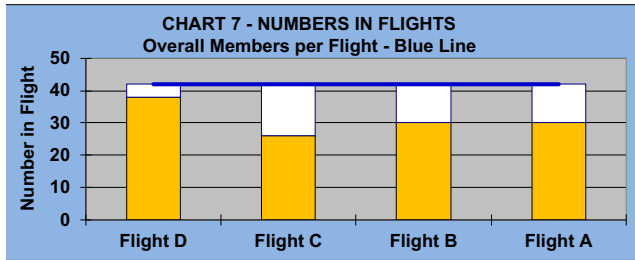

YOU MUST HOLE OUT

TO WIN A POINT

NO GIMMIES!!!

LEAGUE STATISTICS AFTER 12 ROUNDS OF PLAY

TABLE 1
2022 SEASON - RESULTS AFTER 12 ROUNDS OF PLAY

	Number of Players		Percent Winners	Percent Winners	\$ Allocated	\$ Won	\$ Won per Member	\$ Won per Winner	Max \$ Won	Over "Limit"	Percent Attendance
	Members (New)	Average									
Flight A	42 (0)	33	36	86%	\$1,248	\$1,490	\$35	\$41	\$80	0	79%
Flight B	42 (0)	34	38	90%	\$1,248	\$1,310	\$31	\$34	\$100	0	81%
Flight C	42 (5)	34	33	79%	\$1,248	\$1,300	\$31	\$39	\$90	0	81%
Flight D	42 (0)	29	39	93%	\$1,248	\$1,290	\$31	\$33	\$110	0	70%
Total	168 (5)	131	146	87%	\$4,992	\$5,390	\$32	\$37	\$110	0	78%

TABLE 2
AVERAGE POINTS SCORED OVER QUOTA

Running Average	Round 12
-1.02	-0.61

TABLE 3
AVERAGE QUOTA

Before Play	After Play
5.89	5.93

YOU MUST HOLE OUT

TO WIN A POINT

NO GIMMIES!!!

GOLD AND WHITE TEES COMPARISON

AFTER 12 ROUNDS OF PLAY

TABLE 4
2022 SEASON - RESULTS AFTER 12 ROUNDS OF PLAY

	Number of Members Who Play From		\$ Won		\$ Won per Member		Number of Winners		Percent Winners		Max \$ Won	
	Gold Tees	White Tees	Gold Tees	White Tees	Gold Tees	White Tees	Gold Tees	White Tees	Gold Tees	White Tees	Gold Tees	White Tees
Flight A	30	12	\$1,060	\$430	\$35	\$36	25	11	83%	92%	\$80	\$80
Flight B	30	12	\$980	\$330	\$33	\$28	27	11	90%	92%	\$100	\$70
Flight C	26	16	\$790	\$510	\$30	\$32	21	12	81%	75%	\$80	\$90
Flight D	38	4	\$1,150	\$140	\$30	\$35	35	4	92%	100%	\$110	\$40
Total	124	44	\$3,980	\$1,410	\$32	\$32	108	38	87%	86%	\$110	\$90

TABLE 5
AVERAGE POINTS SCORED OVER QUOTA

	Gold Tees	White Tees
	-0.94	0.35

TABLE 6
AVERAGE QUOTA

	Gold Tees	White Tees
	5.62	6.80

WINNING POINTS OVER QUOTA (WPOQ)

AFTER 12 ROUNDS OF PLAY

WINNING POINTS OVER QUOTA (WPOQ)