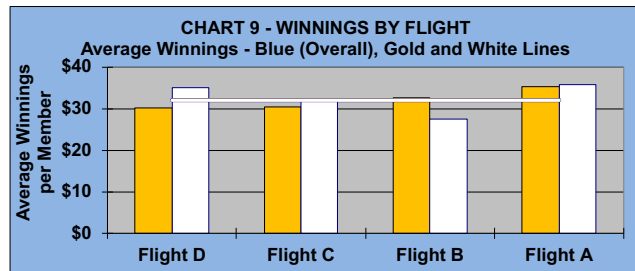

YOU MUST HOLE OUT

TO WIN A POINT

NO GIMMIES!!!

LEAGUE STATISTICS AFTER 12 ROUNDS OF PLAY

TABLE 1
2022 SEASON - RESULTS AFTER 12 ROUNDS OF PLAY

	Number of Players		Percent Winners	Percent Winners	\$ Allocated	\$ Won	\$ Won per Member	\$ Won per Winner	Max \$ Won	Over "Limit"	Percent Attendance
	Members (New)	Average									
Flight A	42 (0)	33	36	86%	\$1,248	\$1,490	\$35	\$41	\$80	0	79%
Flight B	42 (0)	34	38	90%	\$1,248	\$1,310	\$31	\$34	\$100	0	81%
Flight C	42 (5)	34	33	79%	\$1,248	\$1,300	\$31	\$39	\$90	0	81%
Flight D	42 (0)	29	39	93%	\$1,248	\$1,290	\$31	\$33	\$110	0	70%
Total	168 (5)	131	146	87%	\$4,992	\$5,390	\$32	\$37	\$110	0	78%

TABLE 2
AVERAGE POINTS SCORED OVER QUOTA

Running Average	Round 12
-1.02	-0.61

TABLE 3
AVERAGE QUOTA

Before Play	After Play
5.89	5.93

YOU MUST HOLE OUT

TO WIN A POINT

NO GIMMIES!!!

GOLD AND WHITE TEES COMPARISON

AFTER 12 ROUNDS OF PLAY

TABLE 4
2022 SEASON - RESULTS AFTER 12 ROUNDS OF PLAY

	Number of Members Who Play From		\$ Won		\$ Won per Member		Number of Winners		Percent Winners		Max \$ Won	
	Gold Tees	White Tees	Gold Tees	White Tees	Gold Tees	White Tees	Gold Tees	White Tees	Gold Tees	White Tees	Gold Tees	White Tees
Flight A	30	12	\$1,060	\$430	\$35	\$36	25	11	83%	92%	\$80	\$80
Flight B	30	12	\$980	\$330	\$33	\$28	27	11	90%	92%	\$100	\$70
Flight C	26	16	\$790	\$510	\$30	\$32	21	12	81%	75%	\$80	\$90
Flight D	38	4	\$1,150	\$140	\$30	\$35	35	4	92%	100%	\$110	\$40
Total	124	44	\$3,980	\$1,410	\$32	\$32	108	38	87%	86%	\$110	\$90

TABLE 5
AVERAGE POINTS SCORED OVER QUOTA

	Gold Tees	White Tees
	-0.94	0.35

TABLE 6
AVERAGE QUOTA

	Gold Tees	White Tees
	5.62	6.80

WINNING POINTS OVER QUOTA (WPOQ)

AFTER 12 ROUNDS OF PLAY

WINNING POINTS OVER QUOTA (WPOQ)