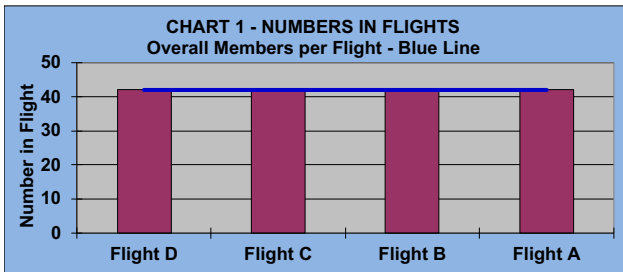

YOU MUST HOLE OUT

TO WIN A POINT

NO GIMMIES!!!

LEAGUE STATISTICS AFTER 12 ROUNDS OF PLAY

TABLE 1
2022 SEASON - RESULTS AFTER 12 ROUNDS OF PLAY

	Number of Players		Percent Winners	Percent Winners	\$ Allocated	\$ Won	\$ Won per Member	\$ Won per Winner	Max \$ Won	Over "Limit"	Percent Attendance
	Members (New)	Average									
Flight A	42 (0)	33	36	86%	\$1,248	\$1,490	\$35	\$41	\$80	0	79%
Flight B	42 (0)	34	38	90%	\$1,248	\$1,310	\$31	\$34	\$100	0	81%
Flight C	42 (5)	34	33	79%	\$1,248	\$1,300	\$31	\$39	\$90	0	81%
Flight D	42 (0)	29	39	93%	\$1,248	\$1,290	\$31	\$33	\$110	0	70%
Total	168 (5)	131	146	87%	\$4,992	\$5,390	\$32	\$37	\$110	0	78%

TABLE 2
AVERAGE POINTS SCORED OVER QUOTA

Running Average	Round 12
-1.02	-0.61

TABLE 3
AVERAGE QUOTA

Before Play	After Play
5.89	5.93

YOU MUST HOLE OUT

TO WIN A POINT

NO GIMMIES!!!

GOLD AND WHITE TEES COMPARISON