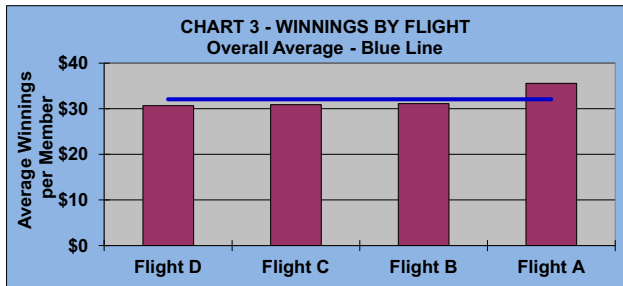

YOU MUST HOLE OUT

TO WIN A POINT

NO GIMMIES!!!

LEAGUE STATISTICS AFTER 12 ROUNDS OF PLAY

TABLE 1
2022 SEASON - RESULTS AFTER 12 ROUNDS OF PLAY

	Number of Players		Percent Winners	Percent Winners	\$ Allocated	\$ Won	\$ Won per Member	\$ Won per Winner	Max \$ Won	Over "Limit"	Percent Attendance
	Members (New)	Average									
Flight A	42 (0)	33	36	86%	\$1,248	\$1,490	\$35	\$41	\$80	0	79%
Flight B	42 (0)	34	38	90%	\$1,248	\$1,310	\$31	\$34	\$100	0	81%
Flight C	42 (5)	34	33	79%	\$1,248	\$1,300	\$31	\$39	\$90	0	81%
Flight D	42 (0)	29	39	93%	\$1,248	\$1,290	\$31	\$33	\$110	0	70%
Total	168 (5)	131	146	87%	\$4,992	\$5,390	\$32	\$37	\$110	0	78%

TABLE 2
AVERAGE POINTS SCORED OVER QUOTA

Running Average	Round 12
-1.02	-0.61

TABLE 3
AVERAGE QUOTA

Before Play	After Play
5.89	5.93

YOU MUST HOLE OUT

TO WIN A POINT

NO GIMMIES!!!

GOLD AND WHITE TEES COMPARISON

AFTER 12 ROUNDS OF PLAY

TABLE 4
2022 SEASON - RESULTS AFTER 12 ROUNDS OF PLAY

	Number of Members Who Play From		\$ Won		\$ Won per Member		Number of Winners		Percent Winners		Max \$ Won	
	Gold Tees	White Tees	Gold Tees	White Tees	Gold Tees	White Tees	Gold Tees	White Tees	Gold Tees	White Tees	Gold Tees	White Tees
Flight A	30	12	\$1,060	\$430	\$35	\$36	25	11	83%	92%	\$80	\$80
Flight B	30	12	\$980	\$330	\$33	\$28	27	11	90%	92%	\$100	\$70
Flight C	26	16	\$790	\$510	\$30	\$32	21	12	81%	75%	\$80	\$90
Flight D	38	4	\$1,150	\$140	\$30	\$35	35	4	92%	100%	\$110	\$40
Total	124	44	\$3,980	\$1,410	\$32	\$32	108	38	87%	86%	\$110	\$90