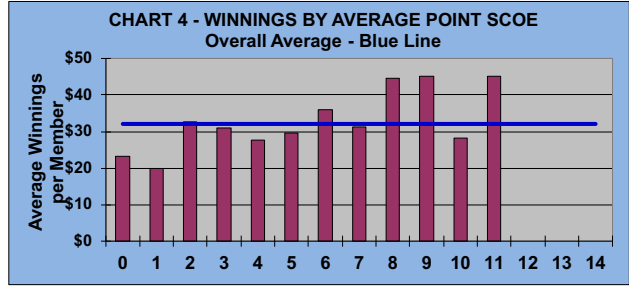

YOU MUST HOLE OUT

TO WIN A POINT

NO GIMMIES!!!

LEAGUE STATISTICS AFTER 12 ROUNDS OF PLAY

TABLE 1
2022 SEASON - RESULTS AFTER 12 ROUNDS OF PLAY

	Number of Players		Percent Winners	Percent Winners	\$ Allocated	\$ Won	\$ Won per Member	\$ Won per Winner	Max \$ Won	Over "Limit"	Percent Attendance
	Members (New)	Average									
Flight A	42 (0)	33	36	86%	\$1,248	\$1,490	\$35	\$41	\$80	0	79%
Flight B	42 (0)	34	38	90%	\$1,248	\$1,310	\$31	\$34	\$100	0	81%
Flight C	42 (5)	34	33	79%	\$1,248	\$1,300	\$31	\$39	\$90	0	81%
Flight D	42 (0)	29	39	93%	\$1,248	\$1,290	\$31	\$33	\$110	0	70%
Total	168 (5)	131	146	87%	\$4,992	\$5,390	\$32	\$37	\$110	0	78%

TABLE 2
AVERAGE POINTS SCORED OVER QUOTA

Running Average	Round 12
-1.02	-0.61

TABLE 3
AVERAGE QUOTA

Before Play	After Play
5.89	5.93

YOU MUST HOLE OUT

TO WIN A POINT

NO GIMMIES!!!

GOLD AND WHITE TEES COMPARISON