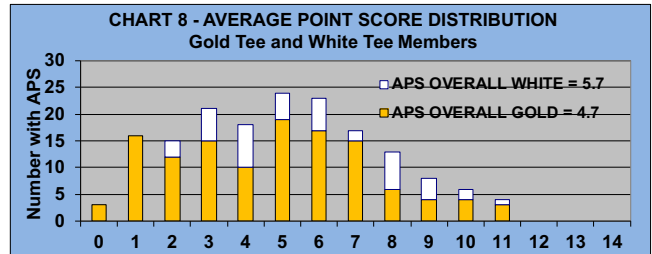

YOU MUST HOLE OUT

TO WIN A POINT

NO GIMMIES!!!

LEAGUE STATISTICS AFTER 12 ROUNDS OF PLAY

TABLE 1
2022 SEASON - RESULTS AFTER 12 ROUNDS OF PLAY

	Number of Players		Percent Winners	Percent Winners	\$ Allocated	\$ Won	\$ Won per Member	\$ Won per Winner	Max \$ Won	Over "Limit"	Percent Attendance
	Members (New)	Average									
Flight A	42 (0)	33	36	86%	\$1,248	\$1,490	\$35	\$41	\$80	0	79%
Flight B	42 (0)	34	38	90%	\$1,248	\$1,310	\$31	\$34	\$100	0	81%
Flight C	42 (5)	34	33	79%	\$1,248	\$1,300	\$31	\$39	\$90	0	81%
Flight D	42 (0)	29	39	93%	\$1,248	\$1,290	\$31	\$33	\$110	0	70%
Total	168 (5)	131	146	87%	\$4,992	\$5,390	\$32	\$37	\$110	0	78%

TABLE 2
AVERAGE POINTS SCORED OVER QUOTA

Running Average	Round 12
-1.02	-0.61

TABLE 3
AVERAGE QUOTA

Before Play	After Play
5.89	5.93

YOU MUST HOLE OUT

TO WIN A POINT

NO GIMMIES!!!

GOLD AND WHITE TEES COMPARISON

AFTER 12 ROUNDS OF PLAY

TABLE 4
2022 SEASON - RESULTS AFTER 12 ROUNDS OF PLAY

	Number of Members Who Play From		\$ Won		\$ Won per Member		Number of Winners		Percent Winners		Max \$ Won	
	Gold Tees	White Tees	Gold Tees	White Tees	Gold Tees	White Tees	Gold Tees	White Tees	Gold Tees	White Tees	Gold Tees	White Tees
Flight A	30	12	\$1,060	\$430	\$35	\$36	25	11	83%	92%	\$80	\$80
Flight B	30	12	\$980	\$330	\$33	\$28	27	11	90%	92%	\$100	\$70
Flight C	26	16	\$790	\$510	\$30	\$32	21	12	81%	75%	\$80	\$90
Flight D	38	4	\$1,150	\$140	\$30	\$35	35	4	92%	100%	\$110	\$40
Total	124	44	\$3,980	\$1,410	\$32	\$32	108	38	87%	86%	\$110	\$90

TABLE 5
AVERAGE POINTS SCORED OVER QUOTA

	Gold Tees	White Tees
	-0.94	0.35

TABLE 6
AVERAGE QUOTA

	Gold Tees	White Tees
	5.62	6.80

WINNING POINTS OVER QUOTA (WPOQ)

AFTER 12 ROUNDS OF PLAY

WINNING POINTS OVER QUOTA (WPOQ)