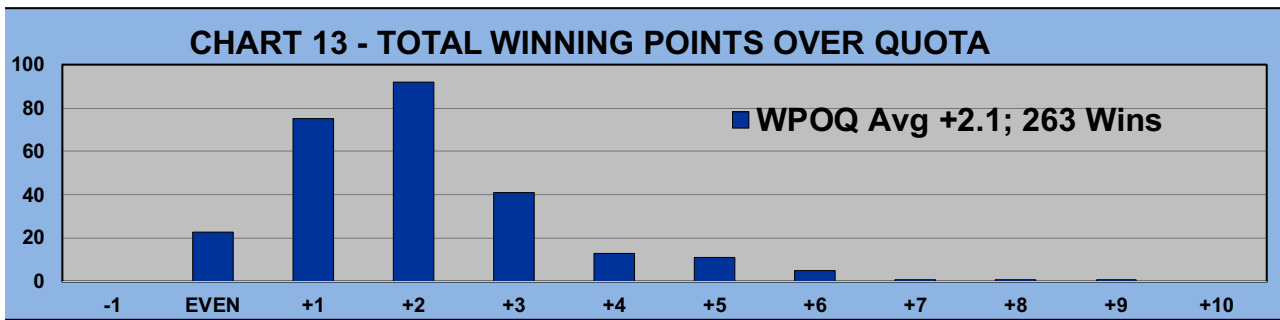

TABLE 2
AVERAGE POINTS SCORED OVER QUOTA

Running Average	Round 12
-1.02	-0.61

TABLE 3
AVERAGE QUOTA

Before Play	After Play
5.89	5.93

YOU MUST HOLE OUT

TO WIN A POINT

NO GIMMIES!!!

GOLD AND WHITE TEES COMPARISON

AFTER 12 ROUNDS OF PLAY

TABLE 4
2022 SEASON - RESULTS AFTER 12 ROUNDS OF PLAY

	Number of Members Who Play From		\$ Won		\$ Won per Member		Number of Winners		Percent Winners		Max \$ Won	
	Gold Tees	White Tees	Gold Tees	White Tees	Gold Tees	White Tees	Gold Tees	White Tees	Gold Tees	White Tees	Gold Tees	White Tees
Flight A	30	12	\$1,060	\$430	\$35	\$36	25	11	83%	92%	\$80	\$80
Flight B	30	12	\$980	\$330	\$33	\$28	27	11	90%	92%	\$100	\$70
Flight C	26	16	\$790	\$510	\$30	\$32	21	12	81%	75%	\$80	\$90
Flight D	38	4	\$1,150	\$140	\$30	\$35	35	4	92%	100%	\$110	\$40
Total	124	44	\$3,980	\$1,410	\$32	\$32	108	38	87%	86%	\$110	\$90

TABLE 5
AVERAGE POINTS SCORED OVER QUOTA

	Gold Tees	White Tees
	-0.94	0.35

TABLE 6
AVERAGE QUOTA

	Gold Tees	White Tees
	5.62	6.80

WINNING POINTS OVER QUOTA (WPOQ)

AFTER 12 ROUNDS OF PLAY

WINNING POINTS OVER QUOTA (WPOQ)

AFTER 12 ROUNDS OF PLAY