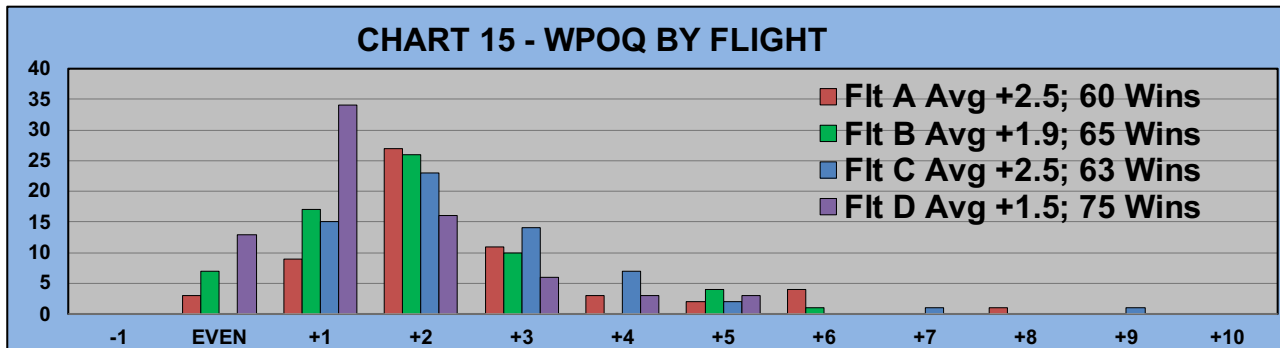

TABLE 2
AVERAGE POINTS SCORED OVER QUOTA

Running Average	Round 12
-1.02	-0.61

TABLE 3
AVERAGE QUOTA

Before Play	After Play
5.89	5.93

YOU MUST HOLE OUT

TO WIN A POINT

NO GIMMIES!!!

GOLD AND WHITE TEES COMPARISON

AFTER 12 ROUNDS OF PLAY

TABLE 4
2022 SEASON - RESULTS AFTER 12 ROUNDS OF PLAY

	Number of Members Who Play From		\$ Won		\$ Won per Member		Number of Winners		Percent Winners		Max \$ Won	
	Gold Tees	White Tees	Gold Tees	White Tees	Gold Tees	White Tees	Gold Tees	White Tees	Gold Tees	White Tees	Gold Tees	White Tees
Flight A	30	12	\$1,060	\$430	\$35	\$36	25	11	83%	92%	\$80	\$80
Flight B	30	12	\$980	\$330	\$33	\$28	27	11	90%	92%	\$100	\$70
Flight C	26	16	\$790	\$510	\$30	\$32	21	12	81%	75%	\$80	\$90
Flight D	38	4	\$1,150	\$140	\$30	\$35	35	4	92%	100%	\$110	\$40
Total	124	44	\$3,980	\$1,410	\$32	\$32	108	38	87%	86%	\$110	\$90

TABLE 5
AVERAGE POINTS SCORED OVER QUOTA

	Gold Tees	White Tees
	-0.94	0.35

TABLE 6
AVERAGE QUOTA

	Gold Tees	White Tees
	5.62	6.80

WINNING POINTS OVER QUOTA (WPOQ)

AFTER 12 ROUNDS OF PLAY

WINNING POINTS OVER QUOTA (WPOQ)

AFTER 12 ROUNDS OF PLAY