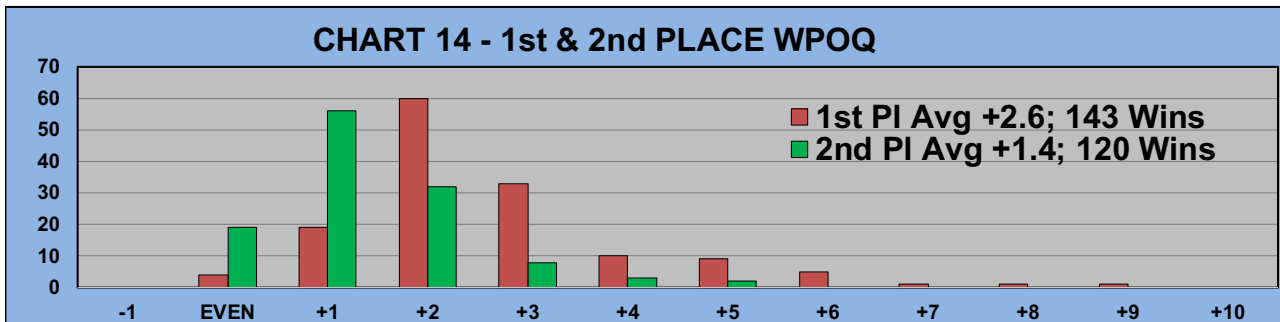

AFTER 12 ROUNDS OF PLAY

TABLE 4
2022 SEASON - RESULTS AFTER 12 ROUNDS OF PLAY

	Number of Members Who Play From		\$ Won		\$ Won per Member		Number of Winners		Percent Winners		Max \$ Won	
	Gold Tees	White Tees	Gold Tees	White Tees	Gold Tees	White Tees	Gold Tees	White Tees	Gold Tees	White Tees	Gold Tees	White Tees
Flight A	30	12	\$1,060	\$430	\$35	\$36	25	11	83%	92%	\$80	\$80
Flight B	30	12	\$980	\$330	\$33	\$28	27	11	90%	92%	\$100	\$70
Flight C	26	16	\$790	\$510	\$30	\$32	21	12	81%	75%	\$80	\$90
Flight D	38	4	\$1,150	\$140	\$30	\$35	35	4	92%	100%	\$110	\$40
Total	124	44	\$3,980	\$1,410	\$32	\$32	108	38	87%	86%	\$110	\$90

TABLE 5
AVERAGE POINTS SCORED OVER QUOTA

	Gold Tees	White Tees
	-0.94	0.35

TABLE 6
AVERAGE QUOTA

	Gold Tees	White Tees
	5.62	6.80

WINNING POINTS OVER QUOTA (WPOQ)

AFTER 12 ROUNDS OF PLAY

WINNING POINTS OVER QUOTA (WPOQ)

AFTER 12 ROUNDS OF PLAY