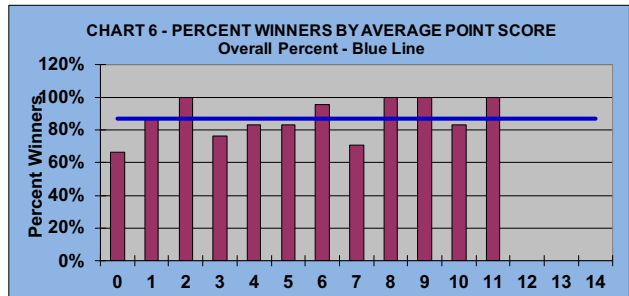

YOU MUST HOLE OUT

TO WIN A POINT

NO GIMMIES!!!

LEAGUE STATISTICS AFTER 12 ROUNDS OF PLAY

TABLE 1
2022 SEASON - RESULTS AFTER 12 ROUNDS OF PLAY

	Number of Players		Percent Winners	Percent Winners	\$ Allocated	\$ Won	\$ Won per Member	\$ Won per Winner	Max \$ Won	Over "Limit"	Percent Attendance
	Members (New)	Average									
Flight A	42 (0)	33	36	86%	\$1,248	\$1,490	\$35	\$41	\$80	0	79%
Flight B	42 (0)	34	38	90%	\$1,248	\$1,310	\$31	\$34	\$100	0	81%
Flight C	42 (5)	34	33	79%	\$1,248	\$1,300	\$31	\$39	\$90	0	81%
Flight D	42 (0)	29	39	93%	\$1,248	\$1,290	\$31	\$33	\$110	0	70%
Total	168 (5)	131	146	87%	\$4,992	\$5,390	\$32	\$37	\$110	0	78%

TABLE 2
AVERAGE POINTS SCORED OVER QUOTA

Running Average	Round 12
-1.02	-0.61

TABLE 3
AVERAGE QUOTA

Before Play	After Play
5.89	5.93

YOU MUST HOLE OUT

TO WIN A POINT

NO GIMMIES!!!

GOLD AND WHITE TEES COMPARISON