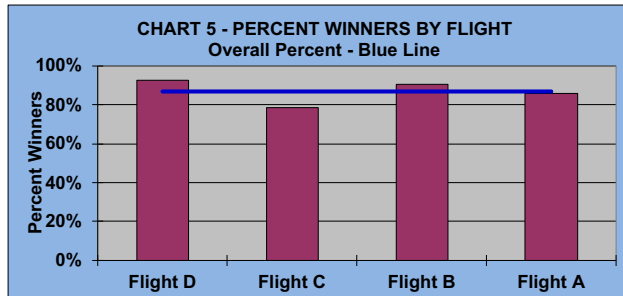

YOU MUST HOLE OUT

TO WIN A POINT

NO GIMMIES!!!

LEAGUE STATISTICS AFTER 12 ROUNDS OF PLAY

TABLE 1
2022 SEASON - RESULTS AFTER 12 ROUNDS OF PLAY

	Number of Players		Percent Winners	Percent Winners	\$ Allocated	\$ Won	\$ Won per Member	\$ Won per Winner	Max \$ Won	Over "Limit"	Percent Attendance
	Members (New)	Average									
Flight A	42 (0)	33	36	86%	\$1,248	\$1,490	\$35	\$41	\$80	0	79%
Flight B	42 (0)	34	38	90%	\$1,248	\$1,310	\$31	\$34	\$100	0	81%
Flight C	42 (5)	34	33	79%	\$1,248	\$1,300	\$31	\$39	\$90	0	81%
Flight D	42 (0)	29	39	93%	\$1,248	\$1,290	\$31	\$33	\$110	0	70%
Total	168 (5)	131	146	87%	\$4,992	\$5,390	\$32	\$37	\$110	0	78%

TABLE 2
AVERAGE POINTS SCORED OVER QUOTA

Running Average	Round 12
-1.02	-0.61

TABLE 3
AVERAGE QUOTA

Before Play	After Play
5.89	5.93

YOU MUST HOLE OUT

TO WIN A POINT

NO GIMMIES!!!

GOLD AND WHITE TEES COMPARISON

AFTER 12 ROUNDS OF PLAY

TABLE 4
2022 SEASON - RESULTS AFTER 12 ROUNDS OF PLAY

	Number of Members Who Play From		\$ Won		\$ Won per Member		Number of Winners		Percent Winners		Max \$ Won	
	Gold Tees	White Tees	Gold Tees	White Tees	Gold Tees	White Tees	Gold Tees	White Tees	Gold Tees	White Tees	Gold Tees	White Tees
Flight A	30	12	\$1,060	\$430	\$35	\$36	25	11	83%	92%	\$80	\$80
Flight B	30	12	\$980	\$330	\$33	\$28	27	11	90%	92%	\$100	\$70
Flight C	26	16	\$790	\$510	\$30	\$32	21	12	81%	75%	\$80	\$90
Flight D	38	4	\$1,150	\$140	\$30	\$35	35	4	92%	100%	\$110	\$40
Total	124	44	\$3,980	\$1,410	\$32	\$32	108	38	87%	86%	\$110	\$90