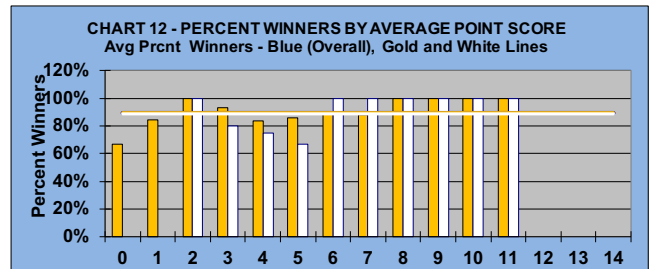

YOU MUST HOLE OUT

TO WIN A POINT

NO GIMMIES!!!

LEAGUE STATISTICS AFTER 14 ROUNDS OF PLAY

TABLE 1
2022 SEASON - RESULTS AFTER 14 ROUNDS OF PLAY

	Number of Players		Percent		\$	\$	\$ Won	\$ Won	Max	Over	Percent
	Members (New)	Average	Winners	Winners	Allocated	Won	per Member	per Winner	\$ Won	"Limit"	Attendance
Flight A	42 (0)	34	38	90%	\$1,456	\$1,730	\$41	\$46	\$120	0	80%
Flight B	42 (0)	34	38	90%	\$1,456	\$1,500	\$36	\$39	\$110	0	81%
Flight C	42 (5)	34	35	83%	\$1,456	\$1,550	\$37	\$44	\$110	0	81%
Flight D	42 (0)	30	39	93%	\$1,456	\$1,480	\$35	\$38	\$110	0	71%
Total	168 (5)	132	150	89%	\$5,824	\$6,260	\$37	\$42	\$120	0	78%

TABLE 2 **AVERAGE POINTS SCORED OVER QUOTA**

Running Average	Round 14
-0.94	-0.14

TABLE 3 **AVERAGE QUOTA**

Before Play	After Play
6.00	6.13

YOU MUST HOLE OUT

TO WIN A POINT

NO GIMMIES!!!

GOLD AND WHITE TEES COMPARISON AFTER 14 ROUNDS OF PLAY

TABLE 4
2022 SEASON - RESULTS AFTER 14 ROUNDS OF PLAY

	Number of Members Who Play From		\$ Won		\$ Won per Member		Number of Winners		Percent Winners		Max \$ Won	
	Gold Tees	White Tees	Gold Tees	White Tees	Gold Tees	White Tees	Gold Tees	White Tees	Gold Tees	White Tees	Gold Tees	White Tees
Flight A	30	12	\$1,200	\$530	\$40	\$44	26	12	87%	100%	\$80	\$120
Flight B	30	12	\$1,110	\$390	\$37	\$33	27	11	90%	92%	\$110	\$110
Flight C	26	16	\$990	\$560	\$38	\$35	23	12	88%	75%	\$110	\$90
Flight D	38	4	\$1,280	\$200	\$34	\$50	35	4	92%	100%	\$110	\$80
Total	124	44	\$4,580	\$1,680	\$37	\$38	111	39	90%	89%	\$110	\$120

TABLE 5
AVERAGE POINTS SCORED OVER QUOTA

Gold Tees	White Tees
-0.09	-0.27

TABLE 6
AVERAGE QUOTA

Gold Tees	White Tees
5.82	7.00

WINNING POINTS OVER QUOTA (WPOQ)

AFTER 14 ROUNDS OF PLAY

WINNING POINTS OVER QUOTA (WPOQ)