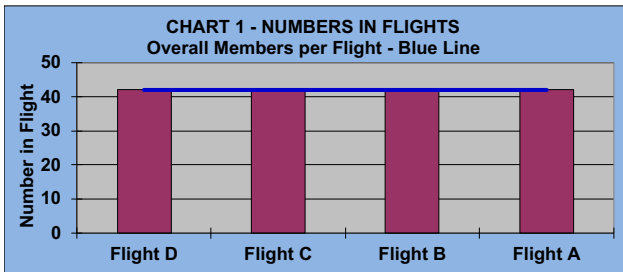

YOU MUST HOLE OUT

TO WIN A POINT

NO GIMMIES!!!

LEAGUE STATISTICS AFTER 14 ROUNDS OF PLAY

TABLE 1
2022 SEASON - RESULTS AFTER 14 ROUNDS OF PLAY

	Number of Players		Percent		\$	\$	\$ Won	\$ Won	Max	Over	Percent
	Members (New)	Average	Winners	Winners	Allocated	Won	per Member	per Winner	\$ Won	"Limit"	Attendance
Flight A	42 (0)	34	38	90%	\$1,456	\$1,730	\$41	\$46	\$120	0	80%
Flight B	42 (0)	34	38	90%	\$1,456	\$1,500	\$36	\$39	\$110	0	81%
Flight C	42 (5)	34	35	83%	\$1,456	\$1,550	\$37	\$44	\$110	0	81%
Flight D	42 (0)	30	39	93%	\$1,456	\$1,480	\$35	\$38	\$110	0	71%
Total	168 (5)	132	150	89%	\$5,824	\$6,260	\$37	\$42	\$120	0	78%

TABLE 2 **AVERAGE POINTS SCORED OVER QUOTA**

Running Average	Round 14
-0.94	-0.14

TABLE 3 **AVERAGE QUOTA**

Before Play	After Play
6.00	6.13

YOU MUST HOLE OUT

TO WIN A POINT

NO GIMMIES!!!

GOLD AND WHITE TEES COMPARISON AFTER 14 ROUNDS OF PLAY