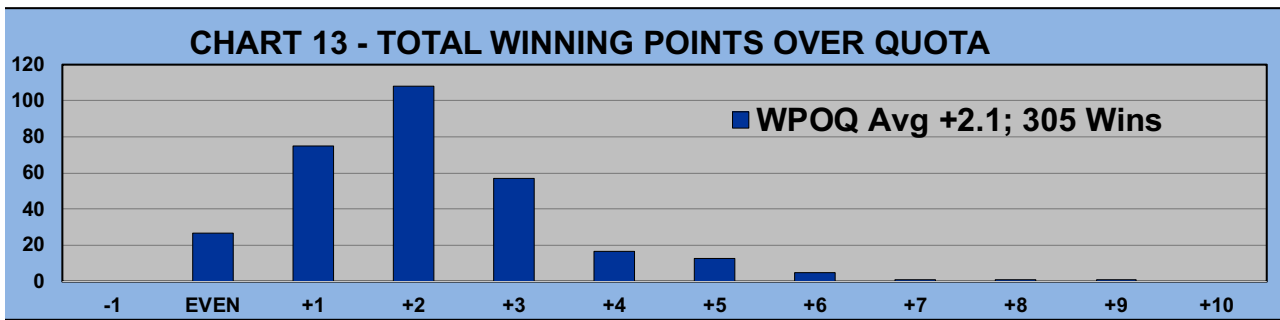

TABLE 2 **AVERAGE POINTS SCORED OVER QUOTA**

Running Average	Round 14
-0.94	-0.14

TABLE 3 **AVERAGE QUOTA**

Before Play	After Play
6.00	6.13

YOU MUST HOLE OUT

TO WIN A POINT

NO GIMMIES!!!

GOLD AND WHITE TEES COMPARISON AFTER 14 ROUNDS OF PLAY

TABLE 4
2022 SEASON - RESULTS AFTER 14 ROUNDS OF PLAY

	Number of Members Who Play From		\$ Won		\$ Won per Member		Number of Winners		Percent Winners		Max \$ Won	
	Gold Tees	White Tees	Gold Tees	White Tees	Gold Tees	White Tees	Gold Tees	White Tees	Gold Tees	White Tees	Gold Tees	White Tees
Flight A	30	12	\$1,200	\$530	\$40	\$44	26	12	87%	100%	\$80	\$120
Flight B	30	12	\$1,110	\$390	\$37	\$33	27	11	90%	92%	\$110	\$110
Flight C	26	16	\$990	\$560	\$38	\$35	23	12	88%	75%	\$110	\$90
Flight D	38	4	\$1,280	\$200	\$34	\$50	35	4	92%	100%	\$110	\$80
Total	124	44	\$4,580	\$1,680	\$37	\$38	111	39	90%	89%	\$110	\$120

TABLE 5
AVERAGE POINTS SCORED OVER QUOTA

Gold Tees	White Tees
-0.09	-0.27

TABLE 6
AVERAGE QUOTA

Gold Tees	White Tees
5.82	7.00

WINNING POINTS OVER QUOTA (WPOQ)

AFTER 14 ROUNDS OF PLAY

WINNING POINTS OVER QUOTA (WPOQ)

AFTER 14 ROUNDS OF PLAY