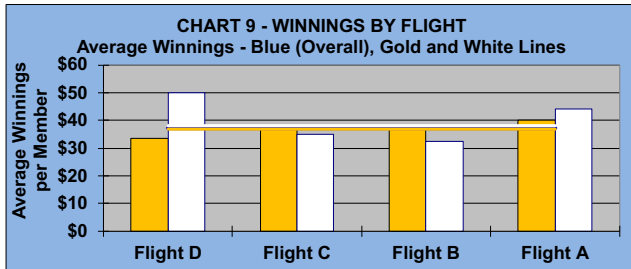

YOU MUST HOLE OUT

TO WIN A POINT

NO GIMMIES!!!

LEAGUE STATISTICS AFTER 14 ROUNDS OF PLAY

TABLE 1
2022 SEASON - RESULTS AFTER 14 ROUNDS OF PLAY

	Number of Players		Percent		\$	\$	\$ Won	\$ Won	Max	Over	Percent
	Members (New)	Average	Winners	Winners	Allocated	Won	per Member	per Winner	\$ Won	"Limit"	Attendance
Flight A	42 (0)	34	38	90%	\$1,456	\$1,730	\$41	\$46	\$120	0	80%
Flight B	42 (0)	34	38	90%	\$1,456	\$1,500	\$36	\$39	\$110	0	81%
Flight C	42 (5)	34	35	83%	\$1,456	\$1,550	\$37	\$44	\$110	0	81%
Flight D	42 (0)	30	39	93%	\$1,456	\$1,480	\$35	\$38	\$110	0	71%
Total	168 (5)	132	150	89%	\$5,824	\$6,260	\$37	\$42	\$120	0	78%

TABLE 2 **AVERAGE POINTS SCORED OVER QUOTA**

Running Average	Round 14
-0.94	-0.14

TABLE 3 **AVERAGE QUOTA**

Before Play	After Play
6.00	6.13

YOU MUST HOLE OUT

TO WIN A POINT

NO GIMMIES!!!

GOLD AND WHITE TEES COMPARISON AFTER 14 ROUNDS OF PLAY

TABLE 4
2022 SEASON - RESULTS AFTER 14 ROUNDS OF PLAY

	Number of Members Who Play From		\$ Won		\$ Won per Member		Number of Winners		Percent Winners		Max \$ Won	
	Gold Tees	White Tees	Gold Tees	White Tees	Gold Tees	White Tees	Gold Tees	White Tees	Gold Tees	White Tees	Gold Tees	White Tees
Flight A	30	12	\$1,200	\$530	\$40	\$44	26	12	87%	100%	\$80	\$120
Flight B	30	12	\$1,110	\$390	\$37	\$33	27	11	90%	92%	\$110	\$110
Flight C	26	16	\$990	\$560	\$38	\$35	23	12	88%	75%	\$110	\$90
Flight D	38	4	\$1,280	\$200	\$34	\$50	35	4	92%	100%	\$110	\$80
Total	124	44	\$4,580	\$1,680	\$37	\$38	111	39	90%	89%	\$110	\$120

TABLE 5
AVERAGE POINTS SCORED OVER QUOTA

Gold Tees	White Tees
-0.09	-0.27

TABLE 6
AVERAGE QUOTA

Gold Tees	White Tees
5.82	7.00

WINNING POINTS OVER QUOTA (WPOQ)

AFTER 14 ROUNDS OF PLAY

WINNING POINTS OVER QUOTA (WPOQ)