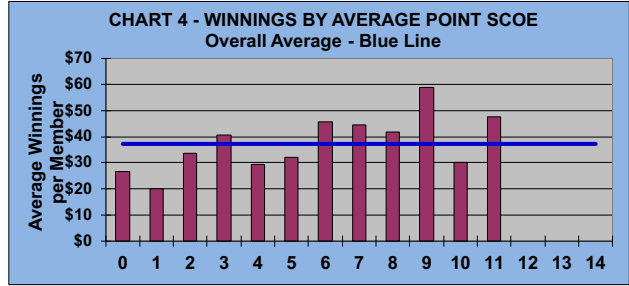

YOU MUST HOLE OUT

TO WIN A POINT

NO GIMMIES!!!

LEAGUE STATISTICS AFTER 14 ROUNDS OF PLAY

TABLE 1
2022 SEASON - RESULTS AFTER 14 ROUNDS OF PLAY

	Number of Players		Percent		\$	\$	\$ Won	\$ Won	Max	Over	Percent
	Members (New)	Average	Winners	Winners	Allocated	Won	per Member	per Winner	\$ Won	"Limit"	Attendance
Flight A	42 (0)	34	38	90%	\$1,456	\$1,730	\$41	\$46	\$120	0	80%
Flight B	42 (0)	34	38	90%	\$1,456	\$1,500	\$36	\$39	\$110	0	81%
Flight C	42 (5)	34	35	83%	\$1,456	\$1,550	\$37	\$44	\$110	0	81%
Flight D	42 (0)	30	39	93%	\$1,456	\$1,480	\$35	\$38	\$110	0	71%
Total	168 (5)	132	150	89%	\$5,824	\$6,260	\$37	\$42	\$120	0	78%

TABLE 2 **AVERAGE POINTS SCORED OVER QUOTA**

Running Average	Round 14
-0.94	-0.14

TABLE 3 **AVERAGE QUOTA**

Before Play	After Play
6.00	6.13

YOU MUST HOLE OUT

TO WIN A POINT

NO GIMMIES!!!

GOLD AND WHITE TEES COMPARISON AFTER 14 ROUNDS OF PLAY

TABLE 4
2022 SEASON - RESULTS AFTER 14 ROUNDS OF PLAY

	Number of Members Who Play From		\$ Won		\$ Won per Member		Number of Winners		Percent Winners		Max \$ Won	
	Gold Tees	White Tees	Gold Tees	White Tees	Gold Tees	White Tees	Gold Tees	White Tees	Gold Tees	White Tees	Gold Tees	White Tees
Flight A	30	12	\$1,200	\$530	\$40	\$44	26	12	87%	100%	\$80	\$120
Flight B	30	12	\$1,110	\$390	\$37	\$33	27	11	90%	92%	\$110	\$110
Flight C	26	16	\$990	\$560	\$38	\$35	23	12	88%	75%	\$110	\$90
Flight D	38	4	\$1,280	\$200	\$34	\$50	35	4	92%	100%	\$110	\$80
Total	124	44	\$4,580	\$1,680	\$37	\$38	111	39	90%	89%	\$110	\$120