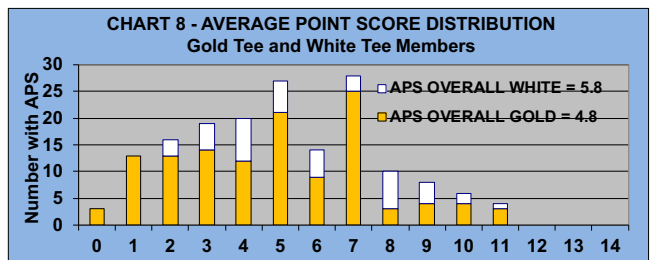

YOU MUST HOLE OUT

TO WIN A POINT

NO GIMMIES!!!

LEAGUE STATISTICS AFTER 14 ROUNDS OF PLAY

TABLE 1
2022 SEASON - RESULTS AFTER 14 ROUNDS OF PLAY

	Number of Players		Percent		\$	\$	\$ Won	\$ Won	Max	Over	Percent
	Members (New)	Average	Winners	Winners	Allocated	Won	per Member	per Winner	\$ Won	"Limit"	Attendance
Flight A	42 (0)	34	38	90%	\$1,456	\$1,730	\$41	\$46	\$120	0	80%
Flight B	42 (0)	34	38	90%	\$1,456	\$1,500	\$36	\$39	\$110	0	81%
Flight C	42 (5)	34	35	83%	\$1,456	\$1,550	\$37	\$44	\$110	0	81%
Flight D	42 (0)	30	39	93%	\$1,456	\$1,480	\$35	\$38	\$110	0	71%
Total	168 (5)	132	150	89%	\$5,824	\$6,260	\$37	\$42	\$120	0	78%

TABLE 2 **AVERAGE POINTS SCORED OVER QUOTA**

Running Average	Round 14
-0.94	-0.14

TABLE 3 **AVERAGE QUOTA**

Before Play	After Play
6.00	6.13

YOU MUST HOLE OUT

TO WIN A POINT

NO GIMMIES!!!

GOLD AND WHITE TEES COMPARISON AFTER 14 ROUNDS OF PLAY

TABLE 4
2022 SEASON - RESULTS AFTER 14 ROUNDS OF PLAY

	Number of Members Who Play From		\$ Won		\$ Won per Member		Number of Winners		Percent Winners		Max \$ Won	
	Gold Tees	White Tees	Gold Tees	White Tees	Gold Tees	White Tees	Gold Tees	White Tees	Gold Tees	White Tees	Gold Tees	White Tees
Flight A	30	12	\$1,200	\$530	\$40	\$44	26	12	87%	100%	\$80	\$120
Flight B	30	12	\$1,110	\$390	\$37	\$33	27	11	90%	92%	\$110	\$110
Flight C	26	16	\$990	\$560	\$38	\$35	23	12	88%	75%	\$110	\$90
Flight D	38	4	\$1,280	\$200	\$34	\$50	35	4	92%	100%	\$110	\$80
Total	124	44	\$4,580	\$1,680	\$37	\$38	111	39	90%	89%	\$110	\$120

TABLE 5
AVERAGE POINTS SCORED OVER QUOTA

Gold Tees	White Tees
-0.09	-0.27

TABLE 6
AVERAGE QUOTA

Gold Tees	White Tees
5.82	7.00

WINNING POINTS OVER QUOTA (WPOQ)

AFTER 14 ROUNDS OF PLAY

WINNING POINTS OVER QUOTA (WPOQ)