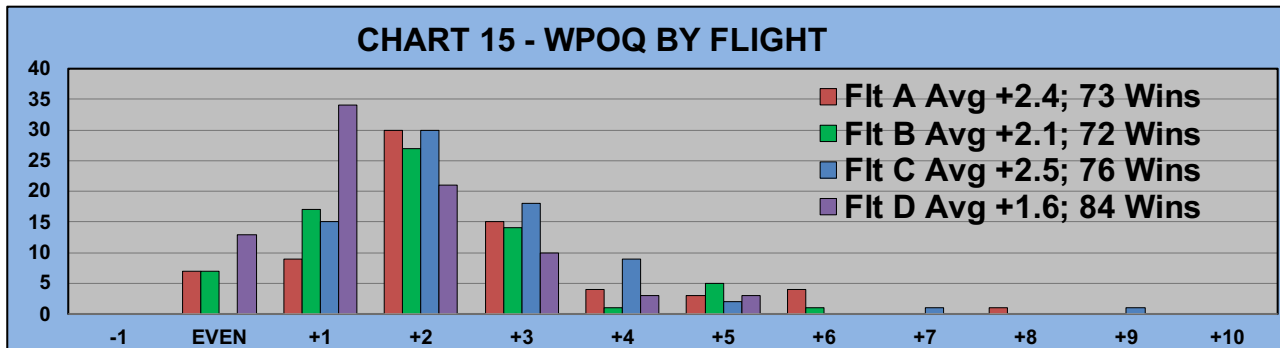

TABLE 2 **AVERAGE POINTS SCORED OVER QUOTA**

Running Average	Round 14
-0.94	-0.14

TABLE 3 **AVERAGE QUOTA**

Before Play	After Play
6.00	6.13

YOU MUST HOLE OUT

TO WIN A POINT

NO GIMMIES!!!

GOLD AND WHITE TEES COMPARISON AFTER 14 ROUNDS OF PLAY

TABLE 4
2022 SEASON - RESULTS AFTER 14 ROUNDS OF PLAY

	Number of Members Who Play From		\$ Won		\$ Won per Member		Number of Winners		Percent Winners		Max \$ Won	
	Gold Tees	White Tees	Gold Tees	White Tees	Gold Tees	White Tees	Gold Tees	White Tees	Gold Tees	White Tees	Gold Tees	White Tees
Flight A	30	12	\$1,200	\$530	\$40	\$44	26	12	87%	100%	\$80	\$120
Flight B	30	12	\$1,110	\$390	\$37	\$33	27	11	90%	92%	\$110	\$110
Flight C	26	16	\$990	\$560	\$38	\$35	23	12	88%	75%	\$110	\$90
Flight D	38	4	\$1,280	\$200	\$34	\$50	35	4	92%	100%	\$110	\$80
Total	124	44	\$4,580	\$1,680	\$37	\$38	111	39	90%	89%	\$110	\$120

TABLE 5
AVERAGE POINTS SCORED OVER QUOTA

Gold Tees	White Tees
-0.09	-0.27

TABLE 6
AVERAGE QUOTA

Gold Tees	White Tees
5.82	7.00

WINNING POINTS OVER QUOTA (WPOQ)

AFTER 14 ROUNDS OF PLAY

WINNING POINTS OVER QUOTA (WPOQ)

AFTER 14 ROUNDS OF PLAY