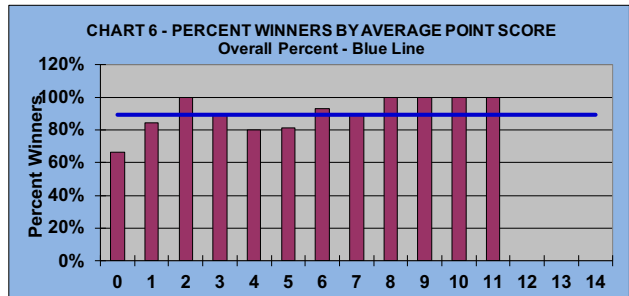

YOU MUST HOLE OUT

TO WIN A POINT

NO GIMMIES!!!

LEAGUE STATISTICS AFTER 14 ROUNDS OF PLAY

TABLE 1
2022 SEASON - RESULTS AFTER 14 ROUNDS OF PLAY

	Number of Players		Percent		\$	\$	\$ Won	\$ Won	Max	Over	Percent
	Members (New)	Average	Winners	Winners	Allocated	Won	per Member	per Winner	\$ Won	"Limit"	Attendance
Flight A	42 (0)	34	38	90%	\$1,456	\$1,730	\$41	\$46	\$120	0	80%
Flight B	42 (0)	34	38	90%	\$1,456	\$1,500	\$36	\$39	\$110	0	81%
Flight C	42 (5)	34	35	83%	\$1,456	\$1,550	\$37	\$44	\$110	0	81%
Flight D	42 (0)	30	39	93%	\$1,456	\$1,480	\$35	\$38	\$110	0	71%
Total	168 (5)	132	150	89%	\$5,824	\$6,260	\$37	\$42	\$120	0	78%

TABLE 2 **AVERAGE POINTS SCORED OVER QUOTA**

Running Average	Round 14
-0.94	-0.14

TABLE 3 **AVERAGE QUOTA**

Before Play	After Play
6.00	6.13

YOU MUST HOLE OUT

TO WIN A POINT

NO GIMMIES!!!

GOLD AND WHITE TEES COMPARISON AFTER 14 ROUNDS OF PLAY