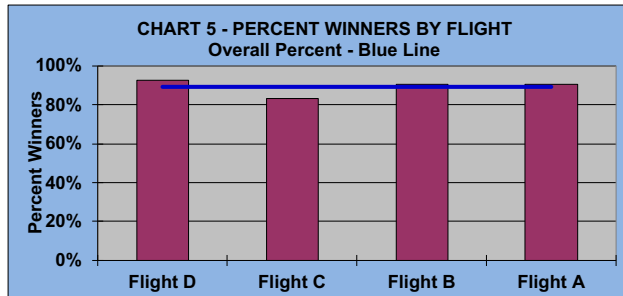

YOU MUST HOLE OUT

TO WIN A POINT

NO GIMMIES!!!

LEAGUE STATISTICS AFTER 14 ROUNDS OF PLAY

TABLE 1
2022 SEASON - RESULTS AFTER 14 ROUNDS OF PLAY

	Number of Players		Percent		\$	\$	\$ Won	\$ Won	Max	Over	Percent
	Members (New)	Average	Winners	Winners	Allocated	Won	per Member	per Winner	\$ Won	"Limit"	Attendance
Flight A	42 (0)	34	38	90%	\$1,456	\$1,730	\$41	\$46	\$120	0	80%
Flight B	42 (0)	34	38	90%	\$1,456	\$1,500	\$36	\$39	\$110	0	81%
Flight C	42 (5)	34	35	83%	\$1,456	\$1,550	\$37	\$44	\$110	0	81%
Flight D	42 (0)	30	39	93%	\$1,456	\$1,480	\$35	\$38	\$110	0	71%
Total	168 (5)	132	150	89%	\$5,824	\$6,260	\$37	\$42	\$120	0	78%

TABLE 2 **AVERAGE POINTS SCORED OVER QUOTA**

Running Average	Round 14
-0.94	-0.14

TABLE 3 **AVERAGE QUOTA**

Before Play	After Play
6.00	6.13

YOU MUST HOLE OUT

TO WIN A POINT

NO GIMMIES!!!

GOLD AND WHITE TEES COMPARISON AFTER 14 ROUNDS OF PLAY

TABLE 4
2022 SEASON - RESULTS AFTER 14 ROUNDS OF PLAY

	Number of Members Who Play From		\$ Won		\$ Won per Member		Number of Winners		Percent Winners		Max \$ Won	
	Gold Tees	White Tees	Gold Tees	White Tees	Gold Tees	White Tees	Gold Tees	White Tees	Gold Tees	White Tees	Gold Tees	White Tees
Flight A	30	12	\$1,200	\$530	\$40	\$44	26	12	87%	100%	\$80	\$120
Flight B	30	12	\$1,110	\$390	\$37	\$33	27	11	90%	92%	\$110	\$110
Flight C	26	16	\$990	\$560	\$38	\$35	23	12	88%	75%	\$110	\$90
Flight D	38	4	\$1,280	\$200	\$34	\$50	35	4	92%	100%	\$110	\$80
Total	124	44	\$4,580	\$1,680	\$37	\$38	111	39	90%	89%	\$110	\$120