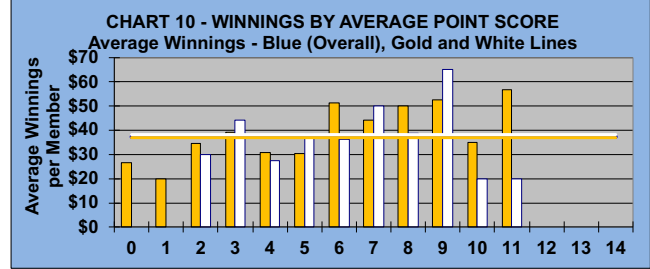

YOU MUST HOLE OUT

TO WIN A POINT

NO GIMMIES!!!

LEAGUE STATISTICS AFTER 14 ROUNDS OF PLAY

TABLE 1
2022 SEASON - RESULTS AFTER 14 ROUNDS OF PLAY

	Number of Players		Percent		\$	\$	\$ Won	\$ Won	Max	Over	Percent
	Members (New)	Average	Winners	Winners	Allocated	Won	per Member	per Winner	\$ Won	"Limit"	Attendance
Flight A	42 (0)	34	38	90%	\$1,456	\$1,730	\$41	\$46	\$120	0	80%
Flight B	42 (0)	34	38	90%	\$1,456	\$1,500	\$36	\$39	\$110	0	81%
Flight C	42 (5)	34	35	83%	\$1,456	\$1,550	\$37	\$44	\$110	0	81%
Flight D	42 (0)	30	39	93%	\$1,456	\$1,480	\$35	\$38	\$110	0	71%
Total	168 (5)	132	150	89%	\$5,824	\$6,260	\$37	\$42	\$120	0	78%

TABLE 2 **AVERAGE POINTS SCORED OVER QUOTA**

Running Average	Round 14
-0.94	-0.14

TABLE 3 **AVERAGE QUOTA**

Before Play	After Play
6.00	6.13

YOU MUST HOLE OUT

TO WIN A POINT

NO GIMMIES!!!

GOLD AND WHITE TEES COMPARISON AFTER 14 ROUNDS OF PLAY

TABLE 4
2022 SEASON - RESULTS AFTER 14 ROUNDS OF PLAY

	Number of Members Who Play From		\$ Won		\$ Won per Member		Number of Winners		Percent Winners		Max \$ Won	
	Gold Tees	White Tees	Gold Tees	White Tees	Gold Tees	White Tees	Gold Tees	White Tees	Gold Tees	White Tees	Gold Tees	White Tees
Flight A	30	12	\$1,200	\$530	\$40	\$44	26	12	87%	100%	\$80	\$120
Flight B	30	12	\$1,110	\$390	\$37	\$33	27	11	90%	92%	\$110	\$110
Flight C	26	16	\$990	\$560	\$38	\$35	23	12	88%	75%	\$110	\$90
Flight D	38	4	\$1,280	\$200	\$34	\$50	35	4	92%	100%	\$110	\$80
Total	124	44	\$4,580	\$1,680	\$37	\$38	111	39	90%	89%	\$110	\$120

TABLE 5
AVERAGE POINTS SCORED OVER QUOTA

Gold Tees	White Tees
-0.09	-0.27

TABLE 6
AVERAGE QUOTA

Gold Tees	White Tees
5.82	7.00

WINNING POINTS OVER QUOTA (WPOQ)

AFTER 14 ROUNDS OF PLAY

WINNING POINTS OVER QUOTA (WPOQ)