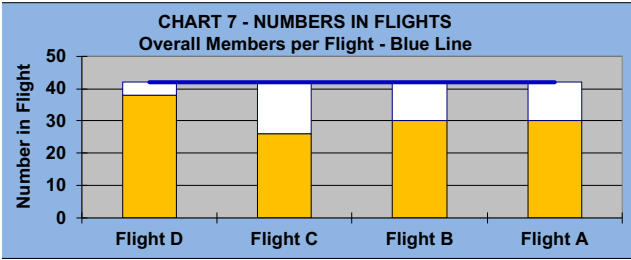

YOU MUST HOLE OUT

TO WIN A POINT

NO GIMMIES!!!

LEAGUE STATISTICS AFTER 14 ROUNDS OF PLAY

TABLE 1
2022 SEASON - RESULTS AFTER 14 ROUNDS OF PLAY

	Number of Players		Percent		\$	\$	\$ Won	\$ Won	Max	Over	Percent
	Members (New)	Average	Winners	Winners	Allocated	Won	per Member	per Winner	\$ Won	"Limit"	Attendance
Flight A	42 (0)	34	38	90%	\$1,456	\$1,730	\$41	\$46	\$120	0	80%
Flight B	42 (0)	34	38	90%	\$1,456	\$1,500	\$36	\$39	\$110	0	81%
Flight C	42 (5)	34	35	83%	\$1,456	\$1,550	\$37	\$44	\$110	0	81%
Flight D	42 (0)	30	39	93%	\$1,456	\$1,480	\$35	\$38	\$110	0	71%
Total	168 (5)	132	150	89%	\$5,824	\$6,260	\$37	\$42	\$120	0	78%

TABLE 2 **AVERAGE POINTS SCORED OVER QUOTA**

Running Average	Round 14
-0.94	-0.14

TABLE 3 **AVERAGE QUOTA**

Before Play	After Play
6.00	6.13

YOU MUST HOLE OUT

TO WIN A POINT

NO GIMMIES!!!

GOLD AND WHITE TEES COMPARISON AFTER 14 ROUNDS OF PLAY

TABLE 4
2022 SEASON - RESULTS AFTER 14 ROUNDS OF PLAY

	Number of Members Who Play From		\$ Won		\$ Won per Member		Number of Winners		Percent Winners		Max \$ Won	
	Gold Tees	White Tees	Gold Tees	White Tees	Gold Tees	White Tees	Gold Tees	White Tees	Gold Tees	White Tees	Gold Tees	White Tees
Flight A	30	12	\$1,200	\$530	\$40	\$44	26	12	87%	100%	\$80	\$120
Flight B	30	12	\$1,110	\$390	\$37	\$33	27	11	90%	92%	\$110	\$110
Flight C	26	16	\$990	\$560	\$38	\$35	23	12	88%	75%	\$110	\$90
Flight D	38	4	\$1,280	\$200	\$34	\$50	35	4	92%	100%	\$110	\$80
Total	124	44	\$4,580	\$1,680	\$37	\$38	111	39	90%	89%	\$110	\$120

TABLE 5
AVERAGE POINTS SCORED OVER QUOTA

Gold Tees	White Tees
-0.09	-0.27

TABLE 6
AVERAGE QUOTA

Gold Tees	White Tees
5.82	7.00

WINNING POINTS OVER QUOTA (WPOQ)

AFTER 14 ROUNDS OF PLAY

WINNING POINTS OVER QUOTA (WPOQ)