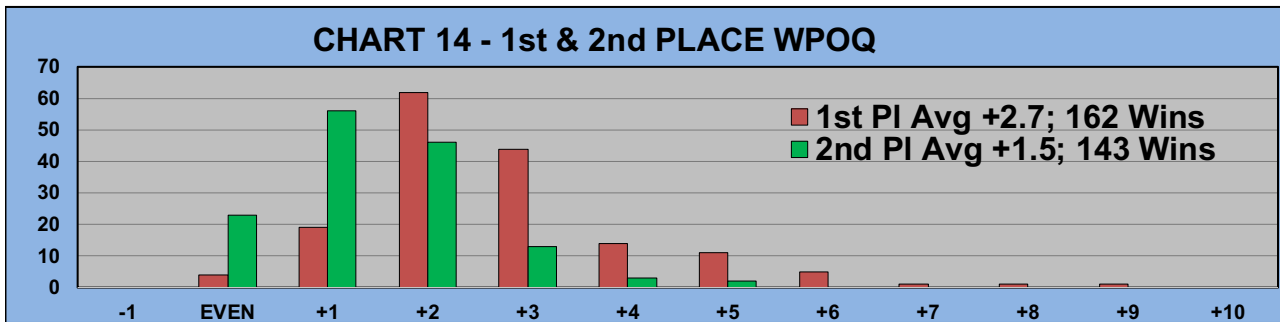

TABLE 4
2022 SEASON - RESULTS AFTER 14 ROUNDS OF PLAY

	Number of Members Who Play From		\$ Won		\$ Won per Member		Number of Winners		Percent Winners		Max \$ Won	
	Gold Tees	White Tees	Gold Tees	White Tees	Gold Tees	White Tees	Gold Tees	White Tees	Gold Tees	White Tees	Gold Tees	White Tees
Flight A	30	12	\$1,200	\$530	\$40	\$44	26	12	87%	100%	\$80	\$120
Flight B	30	12	\$1,110	\$390	\$37	\$33	27	11	90%	92%	\$110	\$110
Flight C	26	16	\$990	\$560	\$38	\$35	23	12	88%	75%	\$110	\$90
Flight D	38	4	\$1,280	\$200	\$34	\$50	35	4	92%	100%	\$110	\$80
Total	124	44	\$4,580	\$1,680	\$37	\$38	111	39	90%	89%	\$110	\$120

TABLE 5
AVERAGE POINTS SCORED OVER QUOTA

Gold Tees	White Tees
-0.09	-0.27

TABLE 6
AVERAGE QUOTA

Gold Tees	White Tees
5.82	7.00

WINNING POINTS OVER QUOTA (WPOQ)

AFTER 14 ROUNDS OF PLAY

WINNING POINTS OVER QUOTA (WPOQ)

AFTER 14 ROUNDS OF PLAY