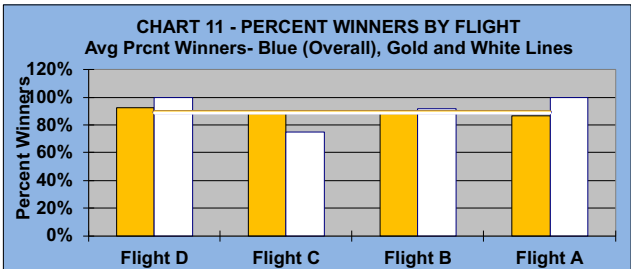

YOU MUST HOLE OUT

TO WIN A POINT

NO GIMMIES!!!

LEAGUE STATISTICS AFTER 14 ROUNDS OF PLAY

TABLE 1
2022 SEASON - RESULTS AFTER 14 ROUNDS OF PLAY

	Number of Players		Percent		\$	\$	\$ Won	\$ Won	Max	Over	Percent
	Members (New)	Average	Winners	Winners	Allocated	Won	per Member	per Winner	\$ Won	"Limit"	Attendance
Flight A	42 (0)	34	38	90%	\$1,456	\$1,730	\$41	\$46	\$120	0	80%
Flight B	42 (0)	34	38	90%	\$1,456	\$1,500	\$36	\$39	\$110	0	81%
Flight C	42 (5)	34	35	83%	\$1,456	\$1,550	\$37	\$44	\$110	0	81%
Flight D	42 (0)	30	39	93%	\$1,456	\$1,480	\$35	\$38	\$110	0	71%
Total	168 (5)	132	150	89%	\$5,824	\$6,260	\$37	\$42	\$120	0	78%

TABLE 2 **AVERAGE POINTS SCORED OVER QUOTA**

Running Average	Round 14
-0.94	-0.14

TABLE 3 **AVERAGE QUOTA**

Before Play	After Play
6.00	6.13

YOU MUST HOLE OUT

TO WIN A POINT

NO GIMMIES!!!

GOLD AND WHITE TEES COMPARISON AFTER 14 ROUNDS OF PLAY

TABLE 4
2022 SEASON - RESULTS AFTER 14 ROUNDS OF PLAY

	Number of Members Who Play From		\$ Won		\$ Won per Member		Number of Winners		Percent Winners		Max \$ Won	
	Gold Tees	White Tees	Gold Tees	White Tees	Gold Tees	White Tees	Gold Tees	White Tees	Gold Tees	White Tees	Gold Tees	White Tees
Flight A	30	12	\$1,200	\$530	\$40	\$44	26	12	87%	100%	\$80	\$120
Flight B	30	12	\$1,110	\$390	\$37	\$33	27	11	90%	92%	\$110	\$110
Flight C	26	16	\$990	\$560	\$38	\$35	23	12	88%	75%	\$110	\$90
Flight D	38	4	\$1,280	\$200	\$34	\$50	35	4	92%	100%	\$110	\$80
Total	124	44	\$4,580	\$1,680	\$37	\$38	111	39	90%	89%	\$110	\$120

TABLE 5
AVERAGE POINTS SCORED OVER QUOTA

Gold Tees	White Tees
-0.09	-0.27

TABLE 6
AVERAGE QUOTA

Gold Tees	White Tees
5.82	7.00

WINNING POINTS OVER QUOTA (WPOQ)

AFTER 14 ROUNDS OF PLAY

WINNING POINTS OVER QUOTA (WPOQ)