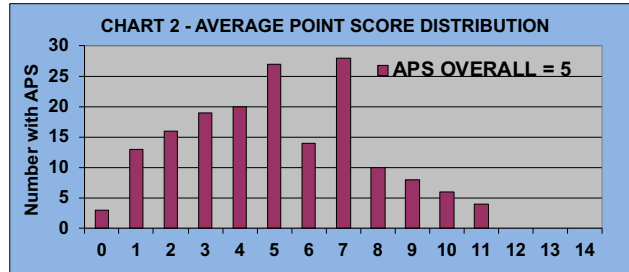

YOU MUST HOLE OUT

TO WIN A POINT

NO GIMMIES!!!

LEAGUE STATISTICS AFTER 14 ROUNDS OF PLAY

TABLE 1
2022 SEASON - RESULTS AFTER 14 ROUNDS OF PLAY

	Number of Players		Percent		\$	\$	\$ Won	\$ Won	Max	Over	Percent
	Members (New)	Average	Winners	Winners	Allocated	Won	per Member	per Winner	\$ Won	"Limit"	Attendance
Flight A	42 (0)	34	38	90%	\$1,456	\$1,730	\$41	\$46	\$120	0	80%
Flight B	42 (0)	34	38	90%	\$1,456	\$1,500	\$36	\$39	\$110	0	81%
Flight C	42 (5)	34	35	83%	\$1,456	\$1,550	\$37	\$44	\$110	0	81%
Flight D	42 (0)	30	39	93%	\$1,456	\$1,480	\$35	\$38	\$110	0	71%
Total	168 (5)	132	150	89%	\$5,824	\$6,260	\$37	\$42	\$120	0	78%

TABLE 2 **AVERAGE POINTS SCORED OVER QUOTA**

Running Average	Round 14
-0.94	-0.14

TABLE 3 **AVERAGE QUOTA**

Before Play	After Play
6.00	6.13

YOU MUST HOLE OUT

TO WIN A POINT

NO GIMMIES!!!

GOLD AND WHITE TEES COMPARISON AFTER 14 ROUNDS OF PLAY