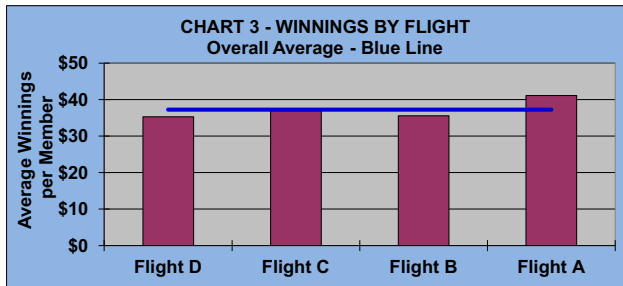

YOU MUST HOLE OUT

TO WIN A POINT

NO GIMMIES!!!

LEAGUE STATISTICS AFTER 14 ROUNDS OF PLAY

TABLE 1
2022 SEASON - RESULTS AFTER 14 ROUNDS OF PLAY

	Number of Players		Percent		\$	\$	\$ Won	\$ Won	Max	Over	Percent
	Members (New)	Average	Winners	Winners	Allocated	Won	per Member	per Winner	\$ Won	"Limit"	Attendance
Flight A	42 (0)	34	38	90%	\$1,456	\$1,730	\$41	\$46	\$120	0	80%
Flight B	42 (0)	34	38	90%	\$1,456	\$1,500	\$36	\$39	\$110	0	81%
Flight C	42 (5)	34	35	83%	\$1,456	\$1,550	\$37	\$44	\$110	0	81%
Flight D	42 (0)	30	39	93%	\$1,456	\$1,480	\$35	\$38	\$110	0	71%
Total	168 (5)	132	150	89%	\$5,824	\$6,260	\$37	\$42	\$120	0	78%

TABLE 2 **AVERAGE POINTS SCORED OVER QUOTA**

Running Average	Round 14
-0.94	-0.14

TABLE 3 **AVERAGE QUOTA**

Before Play	After Play
6.00	6.13

YOU MUST HOLE OUT

TO WIN A POINT

NO GIMMIES!!!

GOLD AND WHITE TEES COMPARISON AFTER 14 ROUNDS OF PLAY

TABLE 4
2022 SEASON - RESULTS AFTER 14 ROUNDS OF PLAY

	Number of Members Who Play From		\$ Won		\$ Won per Member		Number of Winners		Percent Winners		Max \$ Won	
	Gold Tees	White Tees	Gold Tees	White Tees	Gold Tees	White Tees	Gold Tees	White Tees	Gold Tees	White Tees	Gold Tees	White Tees
Flight A	30	12	\$1,200	\$530	\$40	\$44	26	12	87%	100%	\$80	\$120
Flight B	30	12	\$1,110	\$390	\$37	\$33	27	11	90%	92%	\$110	\$110
Flight C	26	16	\$990	\$560	\$38	\$35	23	12	88%	75%	\$110	\$90
Flight D	38	4	\$1,280	\$200	\$34	\$50	35	4	92%	100%	\$110	\$80
Total	124	44	\$4,580	\$1,680	\$37	\$38	111	39	90%	89%	\$110	\$120