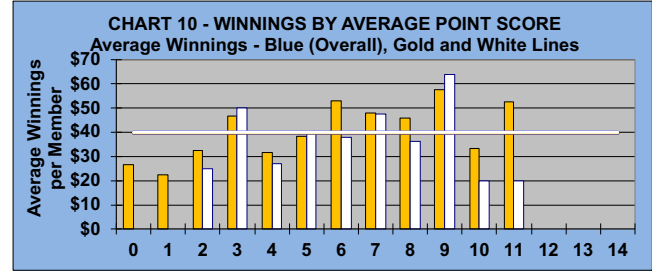

## **GOLD AND WHITE TEES COMPARISON**

### AFTER 15 ROUNDS OF PLAY

**TABLE 4**  
2022 SEASON - RESULTS AFTER 15 ROUNDS OF PLAY

	Number of Members Who Play From		\$ Won		\$ Won per Member		Number of Winners		Percent Winners		Max \$ Won	
	Gold Tees	White Tees	Gold Tees	White Tees	Gold Tees	White Tees	Gold Tees	White Tees	Gold Tees	White Tees	Gold Tees	White Tees
Flight A	30	12	\$1,290	\$550	\$43	\$46	26	12	87%	100%	\$100	\$120
Flight B	30	12	\$1,200	\$390	\$40	\$33	27	11	90%	92%	\$110	\$110
Flight C	26	16	\$1,100	\$580	\$42	\$36	24	12	92%	75%	\$110	\$90
Flight D	38	4	\$1,340	\$240	\$35	\$60	35	4	92%	100%	\$110	\$80
<b>Total</b>	<b>124</b>	<b>44</b>	<b>\$4,930</b>	<b>\$1,760</b>	<b>\$40</b>	<b>\$40</b>	<b>112</b>	<b>39</b>	<b>90%</b>	<b>89%</b>	<b>\$110</b>	<b>\$120</b>

**TABLE 5**  
AVERAGE POINTS SCORED OVER QUOTA

	Gold Tees	White Tees
	-0.43	-0.72

**TABLE 6**  
AVERAGE QUOTA

	Gold Tees	White Tees
	5.90	6.95

## WINNING POINTS