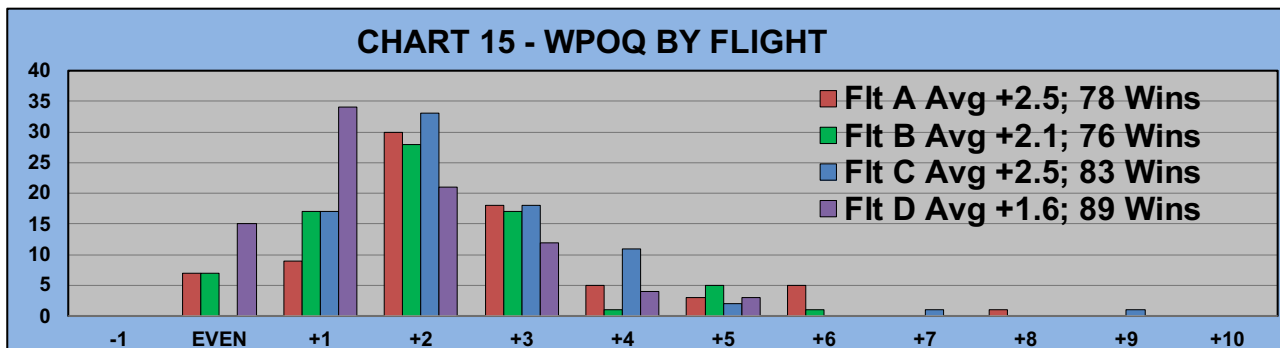

WINNING POINTS

OVER QUOTA (WPOQ)

AFTER 15 ROUNDS OF PLAY