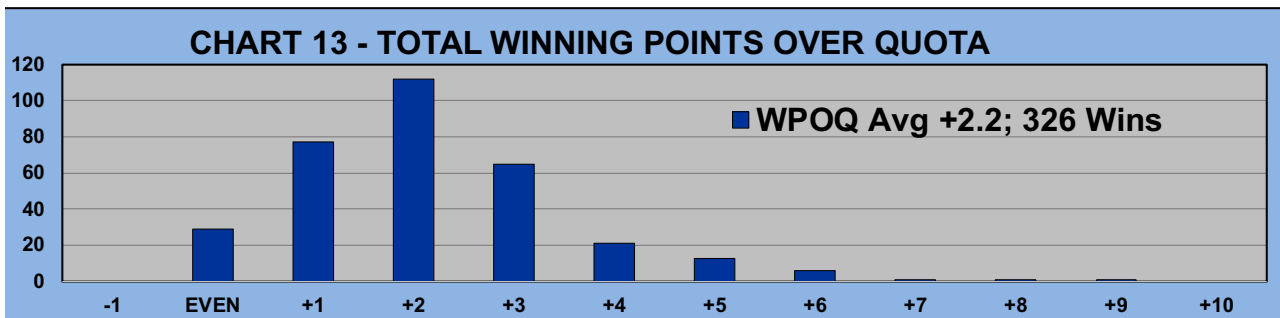

WINNING POINTS

OVER QUOTA (WPOQ)

AFTER 15 ROUNDS OF PLAY