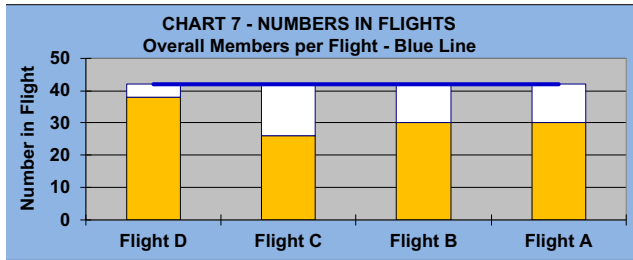

### AFTER 15 ROUNDS OF PLAY

**TABLE 4**  
2022 SEASON - RESULTS AFTER 15 ROUNDS OF PLAY

	Number of Members Who Play From		\$ Won		\$ Won per Member		Number of Winners		Percent Winners		Max \$ Won	
	Gold Tees	White Tees	Gold Tees	White Tees	Gold Tees	White Tees	Gold Tees	White Tees	Gold Tees	White Tees	Gold Tees	White Tees
Flight A	30	12	\$1,290	\$550	\$43	\$46	26	12	87%	100%	\$100	\$120
Flight B	30	12	\$1,200	\$390	\$40	\$33	27	11	90%	92%	\$110	\$110
Flight C	26	16	\$1,100	\$580	\$42	\$36	24	12	92%	75%	\$110	\$90
Flight D	38	4	\$1,340	\$240	\$35	\$60	35	4	92%	100%	\$110	\$80
<b>Total</b>	<b>124</b>	<b>44</b>	<b>\$4,930</b>	<b>\$1,760</b>	<b>\$40</b>	<b>\$40</b>	<b>112</b>	<b>39</b>	<b>90%</b>	<b>89%</b>	<b>\$110</b>	<b>\$120</b>

**TABLE 5**  
AVERAGE POINTS SCORED OVER QUOTA

	Gold Tees	White Tees
	-0.43	-0.72

**TABLE 6**  
AVERAGE QUOTA

	Gold Tees	White Tees
	5.90	6.95