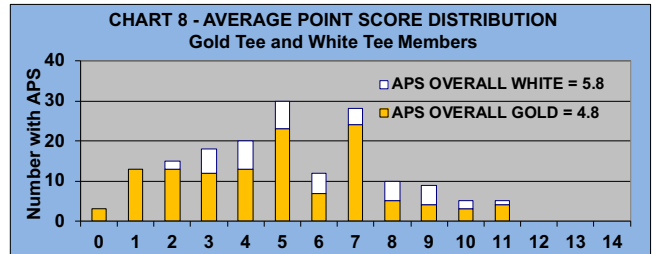

## **GOLD AND WHITE TEES COMPARISON**

### AFTER 15 ROUNDS OF PLAY

**TABLE 4**  
2022 SEASON - RESULTS AFTER 15 ROUNDS OF PLAY

	Number of Members Who Play From		\$ Won		\$ Won per Member		Number of Winners		Percent Winners		Max \$ Won	
	Gold Tees	White Tees	Gold Tees	White Tees	Gold Tees	White Tees	Gold Tees	White Tees	Gold Tees	White Tees	Gold Tees	White Tees
Flight A	30	12	\$1,290	\$550	\$43	\$46	26	12	87%	100%	\$100	\$120
Flight B	30	12	\$1,200	\$390	\$40	\$33	27	11	90%	92%	\$110	\$110
Flight C	26	16	\$1,100	\$580	\$42	\$36	24	12	92%	75%	\$110	\$90
Flight D	38	4	\$1,340	\$240	\$35	\$60	35	4	92%	100%	\$110	\$80
<b>Total</b>	<b>124</b>	<b>44</b>	<b>\$4,930</b>	<b>\$1,760</b>	<b>\$40</b>	<b>\$40</b>	<b>112</b>	<b>39</b>	<b>90%</b>	<b>89%</b>	<b>\$110</b>	<b>\$120</b>

**TABLE 5**  
AVERAGE POINTS SCORED OVER QUOTA

	Gold Tees	White Tees
	-0.43	-0.72

**TABLE 6**  
AVERAGE QUOTA

	Gold Tees	White Tees
	5.90	6.95

## WINNING POINTS