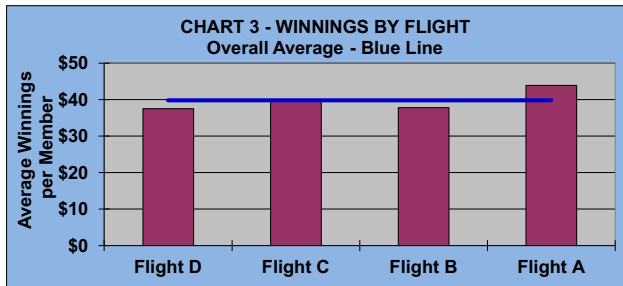

## LEAGUE STATISTICS AFTER 15 ROUNDS OF PLAY

**TABLE 1**  
2022 SEASON - RESULTS AFTER 15 ROUNDS OF PLAY

	Number of Players		Percent		\$ Allocated	\$ Won	\$ Won per Member	\$ Won per Winner	Max \$ Won	Over "Limit"	Percent Attendance
	Members (New)	Average	Winners	Winners							
Flight A	42 (0)	34	38	90%	\$1,560	\$1,840	\$44	\$48	\$120	0	80%
Flight B	42 (0)	33	38	90%	\$1,560	\$1,590	\$38	\$42	\$110	0	79%
Flight C	42 (5)	34	36	86%	\$1,560	\$1,680	\$40	\$47	\$110	0	81%
Flight D	42 (0)	29	39	93%	\$1,560	\$1,580	\$38	\$41	\$110	0	69%
<b>Total</b>	<b>168 (5)</b>	<b>130</b>	<b>151</b>	<b>90%</b>	<b>\$6,240</b>	<b>\$6,690</b>	<b>\$40</b>	<b>\$44</b>	<b>\$120</b>	<b>0</b>	<b>77%</b>

**TABLE 2**  
AVERAGE POINTS SCORED OVER QUOTA

Running Average	Round 15
-0.91	-0.50

**TABLE 3**  
AVERAGE QUOTA

Before Play	After Play
6.13	6.18