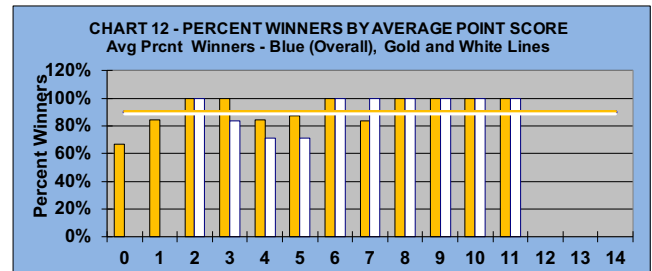

## **GOLD AND WHITE TEES COMPARISON**

### AFTER 15 ROUNDS OF PLAY

**TABLE 4**  
2022 SEASON - RESULTS AFTER 15 ROUNDS OF PLAY

	Number of Members Who Play From		\$ Won		\$ Won per Member		Number of Winners		Percent Winners		Max \$ Won	
	Gold Tees	White Tees	Gold Tees	White Tees	Gold Tees	White Tees	Gold Tees	White Tees	Gold Tees	White Tees	Gold Tees	White Tees
Flight A	30	12	\$1,290	\$550	\$43	\$46	26	12	87%	100%	\$100	\$120
Flight B	30	12	\$1,200	\$390	\$40	\$33	27	11	90%	92%	\$110	\$110
Flight C	26	16	\$1,100	\$580	\$42	\$36	24	12	92%	75%	\$110	\$90
Flight D	38	4	\$1,340	\$240	\$35	\$60	35	4	92%	100%	\$110	\$80
<b>Total</b>	<b>124</b>	<b>44</b>	<b>\$4,930</b>	<b>\$1,760</b>	<b>\$40</b>	<b>\$40</b>	<b>112</b>	<b>39</b>	<b>90%</b>	<b>89%</b>	<b>\$110</b>	<b>\$120</b>

**TABLE 5**  
AVERAGE POINTS SCORED OVER QUOTA

	Gold Tees	White Tees
	-0.43	-0.72

**TABLE 6**  
AVERAGE QUOTA

	Gold Tees	White Tees
	5.90	6.95

## WINNING POINTS