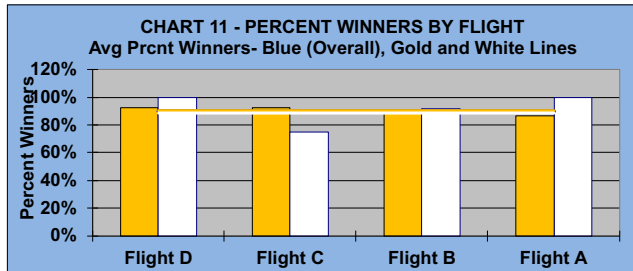

## **GOLD AND WHITE TEES COMPARISON**

### AFTER 15 ROUNDS OF PLAY

**TABLE 4**  
2022 SEASON - RESULTS AFTER 15 ROUNDS OF PLAY

	Number of Members Who Play From		\$ Won		\$ Won per Member		Number of Winners		Percent Winners		Max \$ Won	
	Gold Tees	White Tees	Gold Tees	White Tees	Gold Tees	White Tees	Gold Tees	White Tees	Gold Tees	White Tees	Gold Tees	White Tees
Flight A	30	12	\$1,290	\$550	\$43	\$46	26	12	87%	100%	\$100	\$120
Flight B	30	12	\$1,200	\$390	\$40	\$33	27	11	90%	92%	\$110	\$110
Flight C	26	16	\$1,100	\$580	\$42	\$36	24	12	92%	75%	\$110	\$90
Flight D	38	4	\$1,340	\$240	\$35	\$60	35	4	92%	100%	\$110	\$80
<b>Total</b>	<b>124</b>	<b>44</b>	<b>\$4,930</b>	<b>\$1,760</b>	<b>\$40</b>	<b>\$40</b>	<b>112</b>	<b>39</b>	<b>90%</b>	<b>89%</b>	<b>\$110</b>	<b>\$120</b>

**TABLE 5**  
AVERAGE POINTS SCORED OVER QUOTA

	Gold Tees	White Tees
	-0.43	-0.72

**TABLE 6**  
AVERAGE QUOTA

	Gold Tees	White Tees
	5.90	6.95

## WINNING POINTS