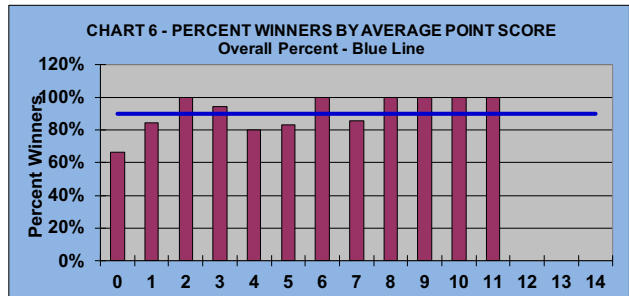

## LEAGUE STATISTICS AFTER 15 ROUNDS OF PLAY

**TABLE 1**  
2022 SEASON - RESULTS AFTER 15 ROUNDS OF PLAY

	Number of Players		Percent		\$ Allocated	\$ Won	\$ Won per Member	\$ Won per Winner	Max \$ Won	Over "Limit"	Percent Attendance
	Members (New)	Average	Winners	Winners							
Flight A	42 (0)	34	38	90%	\$1,560	\$1,840	\$44	\$48	\$120	0	80%
Flight B	42 (0)	33	38	90%	\$1,560	\$1,590	\$38	\$42	\$110	0	79%
Flight C	42 (5)	34	36	86%	\$1,560	\$1,680	\$40	\$47	\$110	0	81%
Flight D	42 (0)	29	39	93%	\$1,560	\$1,580	\$38	\$41	\$110	0	69%
<b>Total</b>	<b>168 (5)</b>	<b>130</b>	<b>151</b>	<b>90%</b>	<b>\$6,240</b>	<b>\$6,690</b>	<b>\$40</b>	<b>\$44</b>	<b>\$120</b>	<b>0</b>	<b>77%</b>

**TABLE 2**  
AVERAGE POINTS SCORED OVER QUOTA

Running Average	Round 15
-0.91	-0.50

**TABLE 3**  
AVERAGE QUOTA

Before Play	After Play
6.13	6.18