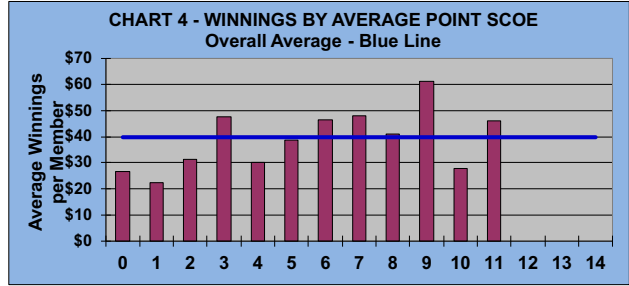

## LEAGUE STATISTICS AFTER 15 ROUNDS OF PLAY

**TABLE 1**  
2022 SEASON - RESULTS AFTER 15 ROUNDS OF PLAY

	Number of Players		Percent		\$ Allocated	\$ Won	\$ Won per Member	\$ Won per Winner	Max \$ Won	Over "Limit"	Percent Attendance
	Members (New)	Average	Winners	Winners							
Flight A	42 (0)	34	38	90%	\$1,560	\$1,840	\$44	\$48	\$120	0	80%
Flight B	42 (0)	33	38	90%	\$1,560	\$1,590	\$38	\$42	\$110	0	79%
Flight C	42 (5)	34	36	86%	\$1,560	\$1,680	\$40	\$47	\$110	0	81%
Flight D	42 (0)	29	39	93%	\$1,560	\$1,580	\$38	\$41	\$110	0	69%
<b>Total</b>	<b>168 (5)</b>	<b>130</b>	<b>151</b>	<b>90%</b>	<b>\$6,240</b>	<b>\$6,690</b>	<b>\$40</b>	<b>\$44</b>	<b>\$120</b>	<b>0</b>	<b>77%</b>

**TABLE 2**  
AVERAGE POINTS SCORED OVER QUOTA

Running Average	Round 15
-0.91	-0.50

**TABLE 3**  
AVERAGE QUOTA

Before Play	After Play
6.13	6.18