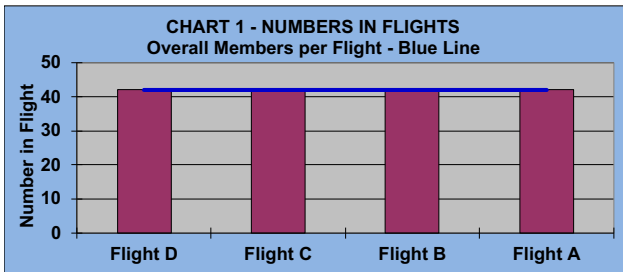

## LEAGUE STATISTICS AFTER 15 ROUNDS OF PLAY

**TABLE 1**  
2022 SEASON - RESULTS AFTER 15 ROUNDS OF PLAY

	Number of Players		Percent		\$ Allocated	\$ Won	\$ Won per Member	\$ Won per Winner	Max \$ Won	Over "Limit"	Percent Attendance
	Members (New)	Average	Winners	Winners							
Flight A	42 (0)	34	38	90%	\$1,560	\$1,840	\$44	\$48	\$120	0	80%
Flight B	42 (0)	33	38	90%	\$1,560	\$1,590	\$38	\$42	\$110	0	79%
Flight C	42 (5)	34	36	86%	\$1,560	\$1,680	\$40	\$47	\$110	0	81%
Flight D	42 (0)	29	39	93%	\$1,560	\$1,580	\$38	\$41	\$110	0	69%
<b>Total</b>	<b>168 (5)</b>	<b>130</b>	<b>151</b>	<b>90%</b>	<b>\$6,240</b>	<b>\$6,690</b>	<b>\$40</b>	<b>\$44</b>	<b>\$120</b>	<b>0</b>	<b>77%</b>

**TABLE 2**  
AVERAGE POINTS SCORED OVER QUOTA

Running Average	Round 15
-0.91	-0.50

**TABLE 3**  
AVERAGE QUOTA

Before Play	After Play
6.13	6.18