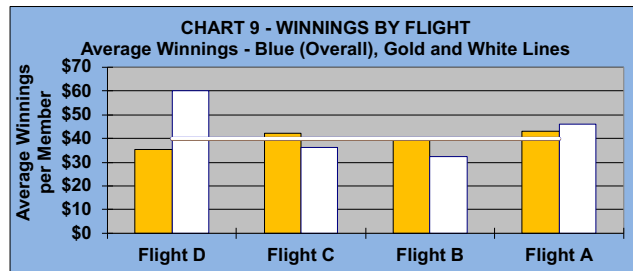

## **GOLD AND WHITE TEES COMPARISON**

### AFTER 15 ROUNDS OF PLAY

**TABLE 4**  
2022 SEASON - RESULTS AFTER 15 ROUNDS OF PLAY

	Number of Members Who Play From		\$ Won		\$ Won per Member		Number of Winners		Percent Winners		Max \$ Won	
	Gold Tees	White Tees	Gold Tees	White Tees	Gold Tees	White Tees	Gold Tees	White Tees	Gold Tees	White Tees	Gold Tees	White Tees
Flight A	30	12	\$1,290	\$550	\$43	\$46	26	12	87%	100%	\$100	\$120
Flight B	30	12	\$1,200	\$390	\$40	\$33	27	11	90%	92%	\$110	\$110
Flight C	26	16	\$1,100	\$580	\$42	\$36	24	12	92%	75%	\$110	\$90
Flight D	38	4	\$1,340	\$240	\$35	\$60	35	4	92%	100%	\$110	\$80
<b>Total</b>	<b>124</b>	<b>44</b>	<b>\$4,930</b>	<b>\$1,760</b>	<b>\$40</b>	<b>\$40</b>	<b>112</b>	<b>39</b>	<b>90%</b>	<b>89%</b>	<b>\$110</b>	<b>\$120</b>

**TABLE 5**  
AVERAGE POINTS SCORED OVER QUOTA

	Gold Tees	White Tees
	-0.43	-0.72

**TABLE 6**  
AVERAGE QUOTA

	Gold Tees	White Tees
	5.90	6.95

## WINNING POINTS