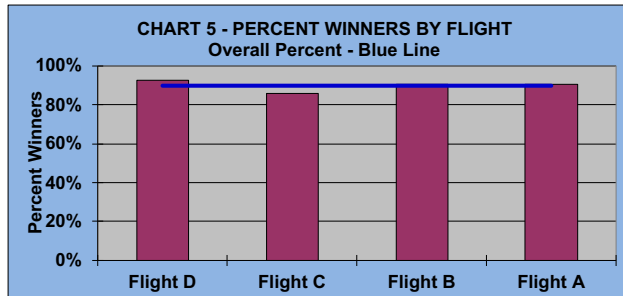

## LEAGUE STATISTICS AFTER 15 ROUNDS OF PLAY

**TABLE 1**  
2022 SEASON - RESULTS AFTER 15 ROUNDS OF PLAY

	Number of Players		Percent		\$ Allocated	\$ Won	\$ Won per Member	\$ Won per Winner	Max \$ Won	Over "Limit"	Percent Attendance
	Members (New)	Average	Winners	Winners							
Flight A	42 (0)	34	38	90%	\$1,560	\$1,840	\$44	\$48	\$120	0	80%
Flight B	42 (0)	33	38	90%	\$1,560	\$1,590	\$38	\$42	\$110	0	79%
Flight C	42 (5)	34	36	86%	\$1,560	\$1,680	\$40	\$47	\$110	0	81%
Flight D	42 (0)	29	39	93%	\$1,560	\$1,580	\$38	\$41	\$110	0	69%
<b>Total</b>	<b>168 (5)</b>	<b>130</b>	<b>151</b>	<b>90%</b>	<b>\$6,240</b>	<b>\$6,690</b>	<b>\$40</b>	<b>\$44</b>	<b>\$120</b>	<b>0</b>	<b>77%</b>

**TABLE 2**  
AVERAGE POINTS SCORED OVER QUOTA

Running Average	Round 15
-0.91	-0.50

**TABLE 3**  
AVERAGE QUOTA

Before Play	After Play
6.13	6.18