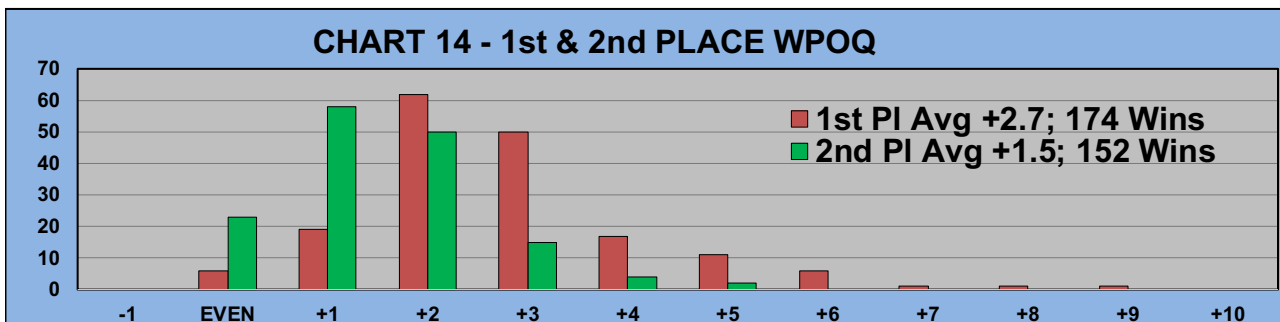

WINNING POINTS

OVER QUOTA (WPOQ)

AFTER 15 ROUNDS OF PLAY