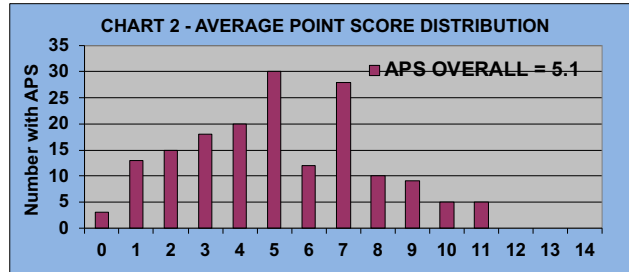

## LEAGUE STATISTICS AFTER 15 ROUNDS OF PLAY

**TABLE 1**  
2022 SEASON - RESULTS AFTER 15 ROUNDS OF PLAY

	Number of Players		Percent		\$ Allocated	\$ Won	\$ Won per Member	\$ Won per Winner	Max \$ Won	Over "Limit"	Percent Attendance
	Members (New)	Average	Winners	Winners							
Flight A	42 (0)	34	38	90%	\$1,560	\$1,840	\$44	\$48	\$120	0	80%
Flight B	42 (0)	33	38	90%	\$1,560	\$1,590	\$38	\$42	\$110	0	79%
Flight C	42 (5)	34	36	86%	\$1,560	\$1,680	\$40	\$47	\$110	0	81%
Flight D	42 (0)	29	39	93%	\$1,560	\$1,580	\$38	\$41	\$110	0	69%
<b>Total</b>	<b>168 (5)</b>	<b>130</b>	<b>151</b>	<b>90%</b>	<b>\$6,240</b>	<b>\$6,690</b>	<b>\$40</b>	<b>\$44</b>	<b>\$120</b>	<b>0</b>	<b>77%</b>

**TABLE 2**  
AVERAGE POINTS SCORED OVER QUOTA

Running Average	Round 15
-0.91	-0.50

**TABLE 3**  
AVERAGE QUOTA

Before Play	After Play
6.13	6.18