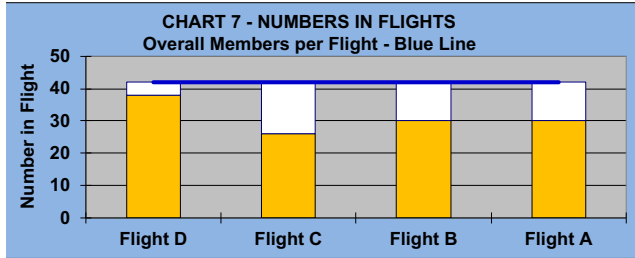

YOU MUST HOLE OUT

TO WIN A POINT

NO GIMMIES!!!

LEAGUE STATISTICS AFTER 17 ROUNDS OF PLAY

TABLE 1
2022 SEASON - RESULTS AFTER 17 ROUNDS OF PLAY

	Number of Players		Percent		\$ Allocated	\$ Won	\$ Won per Member	\$ Won per Winner	Max \$ Won	Over "Limit"	Percent Attendance
	Members (New)	Average	Winners	Winners							
Flight A	42 (0)	34	38	90%	\$1,925	\$2,050	\$49	\$54	\$120	0	80%
Flight B	42 (0)	33	38	90%	\$1,925	\$1,800	\$43	\$47	\$110	0	79%
Flight C	42 (5)	34	36	86%	\$1,925	\$1,890	\$45	\$53	\$130	1	80%
Flight D	42 (0)	29	39	93%	\$1,925	\$1,780	\$42	\$46	\$150	1	70%
Total	168 (5)	130	151	90%	\$7,701	\$7,520	\$45	\$50	\$150	2	77%

TABLE 2
AVERAGE POINTS SCORED OVER QUOTA

Running Average	Round 17
-0.89	-1.35

TABLE 3
AVERAGE QUOTA

Before Play	After Play
6.29	6.23

YOU MUST HOLE OUT

TO WIN A POINT

NO GIMMIES!!!

GOLD AND WHITE TEES COMPARISON

AFTER 17 ROUNDS OF PLAY

TABLE 4
2022 SEASON - RESULTS AFTER 17 ROUNDS OF PLAY

	Number of Members Who Play From		\$ Won		\$ Won per Member		Number of Winners		Percent Winners		Max \$ Won	
	Gold Tees	White Tees	Gold Tees	White Tees	Gold Tees	White Tees	Gold Tees	White Tees	Gold Tees	White Tees	Gold Tees	White Tees
Flight A	30	12	\$1,470	\$580	\$49	\$48	26	12	87%	100%	\$120	\$120
Flight B	30	12	\$1,300	\$500	\$43	\$42	27	11	90%	92%	\$110	\$110
Flight C	26	16	\$1,210	\$680	\$47	\$43	24	12	92%	75%	\$110	\$130
Flight D	38	4	\$1,540	\$240	\$41	\$60	35	4	92%	100%	\$150	\$80
Total	124	44	\$5,520	\$2,000	\$45	\$45	112	39	90%	89%	\$150	\$130

TABLE 5
AVERAGE POINTS SCORED OVER QUOTA

	Gold Tees	White Tees
	-1.59	-0.67

TABLE 6
AVERAGE QUOTA

	Gold Tees	White Tees
	5.90	7.18

WINNING POINTS OVER QUOTA (WPOQ)

AFTER 17 ROUNDS OF PLAY

WINNING POINTS OVER QUOTA (WPOQ)