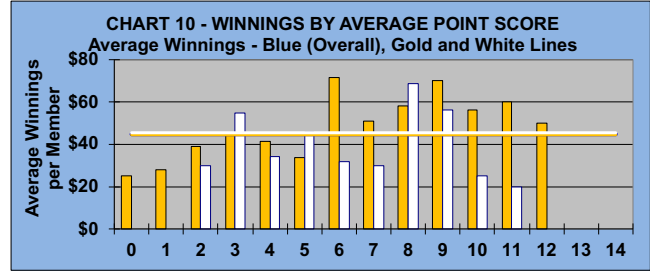

YOU MUST HOLE OUT

TO WIN A POINT

NO GIMMIES!!!

LEAGUE STATISTICS AFTER 17 ROUNDS OF PLAY

TABLE 1
2022 SEASON - RESULTS AFTER 17 ROUNDS OF PLAY

	Number of Players		Percent		\$ Allocated	\$ Won	\$ Won per Member	\$ Won per Winner	Max \$ Won	Over "Limit"	Percent Attendance
	Members (New)	Average	Winners	Winners							
Flight A	42 (0)	34	38	90%	\$1,925	\$2,050	\$49	\$54	\$120	0	80%
Flight B	42 (0)	33	38	90%	\$1,925	\$1,800	\$43	\$47	\$110	0	79%
Flight C	42 (5)	34	36	86%	\$1,925	\$1,890	\$45	\$53	\$130	1	80%
Flight D	42 (0)	29	39	93%	\$1,925	\$1,780	\$42	\$46	\$150	1	70%
Total	168 (5)	130	151	90%	\$7,701	\$7,520	\$45	\$50	\$150	2	77%

TABLE 2
AVERAGE POINTS SCORED OVER QUOTA

Running Average	Round 17
-0.89	-1.35

TABLE 3
AVERAGE QUOTA

Before Play	After Play
6.29	6.23

YOU MUST HOLE OUT

TO WIN A POINT

NO GIMMIES!!!

GOLD AND WHITE TEES COMPARISON

AFTER 17 ROUNDS OF PLAY

TABLE 4
2022 SEASON - RESULTS AFTER 17 ROUNDS OF PLAY

	Number of Members Who Play From		\$ Won		\$ Won per Member		Number of Winners		Percent Winners		Max \$ Won	
	Gold Tees	White Tees	Gold Tees	White Tees	Gold Tees	White Tees	Gold Tees	White Tees	Gold Tees	White Tees	Gold Tees	White Tees
Flight A	30	12	\$1,470	\$580	\$49	\$48	26	12	87%	100%	\$120	\$120
Flight B	30	12	\$1,300	\$500	\$43	\$42	27	11	90%	92%	\$110	\$110
Flight C	26	16	\$1,210	\$680	\$47	\$43	24	12	92%	75%	\$110	\$130
Flight D	38	4	\$1,540	\$240	\$41	\$60	35	4	92%	100%	\$150	\$80
Total	124	44	\$5,520	\$2,000	\$45	\$45	112	39	90%	89%	\$150	\$130

TABLE 5
AVERAGE POINTS SCORED OVER QUOTA

	Gold Tees	White Tees
	-1.59	-0.67

TABLE 6
AVERAGE QUOTA

	Gold Tees	White Tees
	5.90	7.18

WINNING POINTS OVER QUOTA (WPOQ)

AFTER 17 ROUNDS OF PLAY

WINNING POINTS OVER QUOTA (WPOQ)