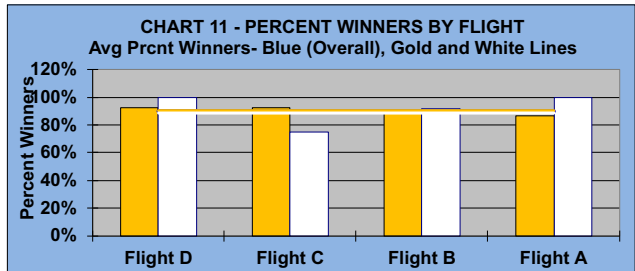

YOU MUST HOLE OUT

TO WIN A POINT

NO GIMMIES!!!

LEAGUE STATISTICS AFTER 17 ROUNDS OF PLAY

TABLE 1
2022 SEASON - RESULTS AFTER 17 ROUNDS OF PLAY

	Number of Players		Percent		\$ Allocated	\$ Won	\$ Won per Member	\$ Won per Winner	Max \$ Won	Over "Limit"	Percent Attendance
	Members (New)	Average	Winners	Winners							
Flight A	42 (0)	34	38	90%	\$1,925	\$2,050	\$49	\$54	\$120	0	80%
Flight B	42 (0)	33	38	90%	\$1,925	\$1,800	\$43	\$47	\$110	0	79%
Flight C	42 (5)	34	36	86%	\$1,925	\$1,890	\$45	\$53	\$130	1	80%
Flight D	42 (0)	29	39	93%	\$1,925	\$1,780	\$42	\$46	\$150	1	70%
Total	168 (5)	130	151	90%	\$7,701	\$7,520	\$45	\$50	\$150	2	77%

TABLE 2
AVERAGE POINTS SCORED OVER QUOTA

Running Average	Round 17
-0.89	-1.35

TABLE 3
AVERAGE QUOTA

Before Play	After Play
6.29	6.23

YOU MUST HOLE OUT

TO WIN A POINT

NO GIMMIES!!!

GOLD AND WHITE TEES COMPARISON

AFTER 17 ROUNDS OF PLAY

TABLE 4
2022 SEASON - RESULTS AFTER 17 ROUNDS OF PLAY

	Number of Members Who Play From		\$ Won		\$ Won per Member		Number of Winners		Percent Winners		Max \$ Won	
	Gold Tees	White Tees	Gold Tees	White Tees	Gold Tees	White Tees	Gold Tees	White Tees	Gold Tees	White Tees	Gold Tees	White Tees
Flight A	30	12	\$1,470	\$580	\$49	\$48	26	12	87%	100%	\$120	\$120
Flight B	30	12	\$1,300	\$500	\$43	\$42	27	11	90%	92%	\$110	\$110
Flight C	26	16	\$1,210	\$680	\$47	\$43	24	12	92%	75%	\$110	\$130
Flight D	38	4	\$1,540	\$240	\$41	\$60	35	4	92%	100%	\$150	\$80
Total	124	44	\$5,520	\$2,000	\$45	\$45	112	39	90%	89%	\$150	\$130

TABLE 5
AVERAGE POINTS SCORED OVER QUOTA

	Gold Tees	White Tees
	-1.59	-0.67

TABLE 6
AVERAGE QUOTA

	Gold Tees	White Tees
	5.90	7.18

WINNING POINTS OVER QUOTA (WPOQ)

AFTER 17 ROUNDS OF PLAY

WINNING POINTS OVER QUOTA (WPOQ)