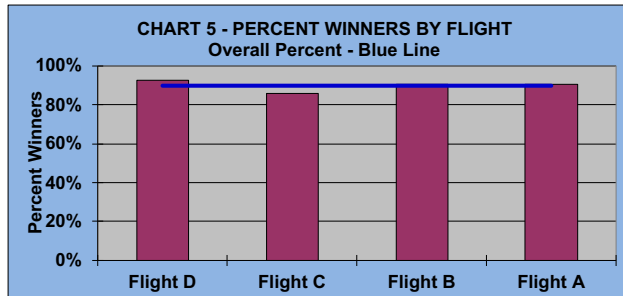

LEAGUE STATISTICS AFTER 17 ROUNDS OF PLAY

TABLE 1
2022 SEASON - RESULTS AFTER 17 ROUNDS OF PLAY

	Number of Players		Percent		$ Allocated	$ Won	$ Won per Member	$ Won per Winner	Max $ Won	Over "Limit"	Percent Attendance
	Members (New)	Average	Winners	Winners							
Flight A	42 (0)	34	38	90%	$1,925	$2,050	$49	$54	$120	0	80%
Flight B	42 (0)	33	38	90%	$1,925	$1,800	$43	$47	$110	0	79%
Flight C	42 (5)	34	36	86%	$1,925	$1,890	$45	$53	$130	1	80%
Flight D	42 (0)	29	39	93%	$1,925	$1,780	$42	$46	$150	1	70%
Total	168 (5)	130	151	90%	$7,701	$7,520	$45	$50	$150	2	77%

TABLE 2
AVERAGE POINTS SCORED OVER QUOTA

Running Average	Round 17
-0.89	-1.35

TABLE 3
AVERAGE QUOTA

Before Play	After Play
6.29	6.23