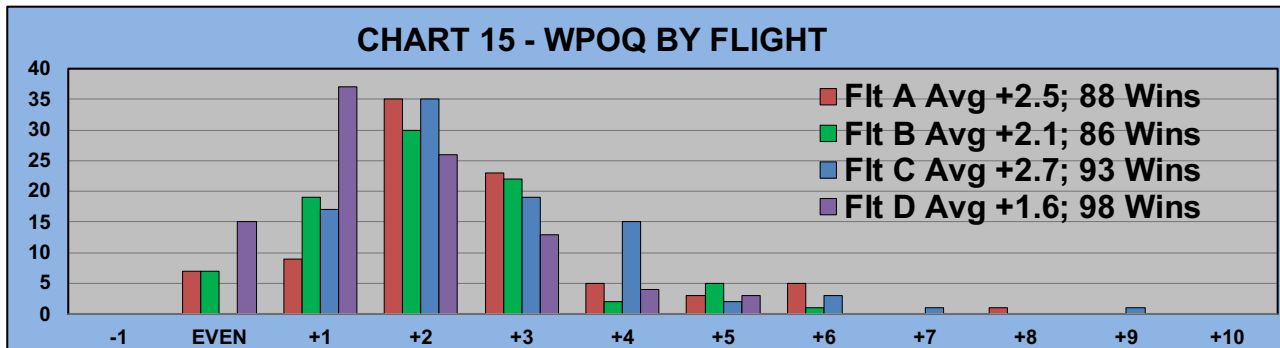

TABLE 2
AVERAGE POINTS SCORED OVER QUOTA

Running Average	Round 17
-0.89	-1.35

TABLE 3
AVERAGE QUOTA

Before Play	After Play
6.29	6.23

YOU MUST HOLE OUT

TO WIN A POINT

NO GIMMIES!!!

GOLD AND WHITE TEES COMPARISON

AFTER 17 ROUNDS OF PLAY

TABLE 4
2022 SEASON - RESULTS AFTER 17 ROUNDS OF PLAY

	Number of Members Who Play From		\$ Won		\$ Won per Member		Number of Winners		Percent Winners		Max \$ Won	
	Gold Tees	White Tees	Gold Tees	White Tees	Gold Tees	White Tees	Gold Tees	White Tees	Gold Tees	White Tees	Gold Tees	White Tees
Flight A	30	12	\$1,470	\$580	\$49	\$48	26	12	87%	100%	\$120	\$120
Flight B	30	12	\$1,300	\$500	\$43	\$42	27	11	90%	92%	\$110	\$110
Flight C	26	16	\$1,210	\$680	\$47	\$43	24	12	92%	75%	\$110	\$130
Flight D	38	4	\$1,540	\$240	\$41	\$60	35	4	92%	100%	\$150	\$80
Total	124	44	\$5,520	\$2,000	\$45	\$45	112	39	90%	89%	\$150	\$130

TABLE 5
AVERAGE POINTS SCORED OVER QUOTA

	Gold Tees	White Tees
	-1.59	-0.67

TABLE 6
AVERAGE QUOTA

	Gold Tees	White Tees
	5.90	7.18

WINNING POINTS OVER QUOTA (WPOQ)

AFTER 17 ROUNDS OF PLAY

WINNING POINTS OVER QUOTA (WPOQ)

AFTER 17 ROUNDS OF PLAY