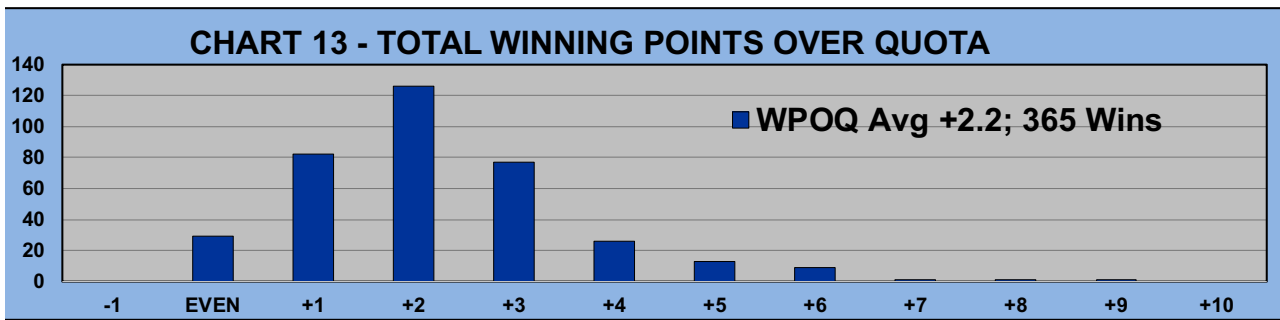

TABLE 2
AVERAGE POINTS SCORED OVER QUOTA

Running Average	Round 17
-0.89	-1.35

TABLE 3
AVERAGE QUOTA

Before Play	After Play
6.29	6.23

YOU MUST HOLE OUT

TO WIN A POINT

NO GIMMIES!!!

GOLD AND WHITE TEES COMPARISON

AFTER 17 ROUNDS OF PLAY

TABLE 4
2022 SEASON - RESULTS AFTER 17 ROUNDS OF PLAY

	Number of Members Who Play From		\$ Won		\$ Won per Member		Number of Winners		Percent Winners		Max \$ Won	
	Gold Tees	White Tees	Gold Tees	White Tees	Gold Tees	White Tees	Gold Tees	White Tees	Gold Tees	White Tees	Gold Tees	White Tees
Flight A	30	12	\$1,470	\$580	\$49	\$48	26	12	87%	100%	\$120	\$120
Flight B	30	12	\$1,300	\$500	\$43	\$42	27	11	90%	92%	\$110	\$110
Flight C	26	16	\$1,210	\$680	\$47	\$43	24	12	92%	75%	\$110	\$130
Flight D	38	4	\$1,540	\$240	\$41	\$60	35	4	92%	100%	\$150	\$80
Total	124	44	\$5,520	\$2,000	\$45	\$45	112	39	90%	89%	\$150	\$130

TABLE 5
AVERAGE POINTS SCORED OVER QUOTA

	Gold Tees	White Tees
	-1.59	-0.67

TABLE 6
AVERAGE QUOTA

	Gold Tees	White Tees
	5.90	7.18

WINNING POINTS OVER QUOTA (WPOQ)

AFTER 17 ROUNDS OF PLAY

WINNING POINTS OVER QUOTA (WPOQ)

AFTER 17 ROUNDS OF PLAY