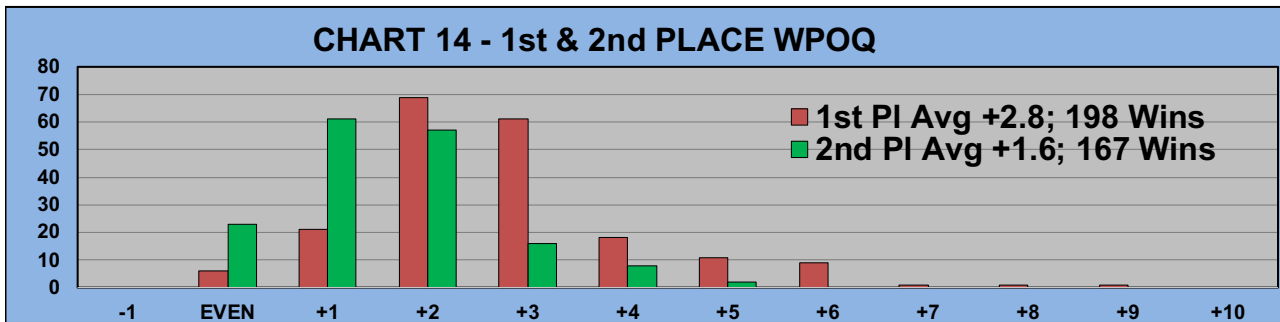

AFTER 17 ROUNDS OF PLAY

TABLE 4
2022 SEASON - RESULTS AFTER 17 ROUNDS OF PLAY

	Number of Members Who Play From		\$ Won		\$ Won per Member		Number of Winners		Percent Winners		Max \$ Won	
	Gold Tees	White Tees	Gold Tees	White Tees	Gold Tees	White Tees	Gold Tees	White Tees	Gold Tees	White Tees	Gold Tees	White Tees
Flight A	30	12	\$1,470	\$580	\$49	\$48	26	12	87%	100%	\$120	\$120
Flight B	30	12	\$1,300	\$500	\$43	\$42	27	11	90%	92%	\$110	\$110
Flight C	26	16	\$1,210	\$680	\$47	\$43	24	12	92%	75%	\$110	\$130
Flight D	38	4	\$1,540	\$240	\$41	\$60	35	4	92%	100%	\$150	\$80
Total	124	44	\$5,520	\$2,000	\$45	\$45	112	39	90%	89%	\$150	\$130

TABLE 5
AVERAGE POINTS SCORED OVER QUOTA

	Gold Tees	White Tees
	-1.59	-0.67

TABLE 6
AVERAGE QUOTA

	Gold Tees	White Tees
	5.90	7.18

WINNING POINTS OVER QUOTA (WPOQ)

AFTER 17 ROUNDS OF PLAY

WINNING POINTS OVER QUOTA (WPOQ)

AFTER 17 ROUNDS OF PLAY