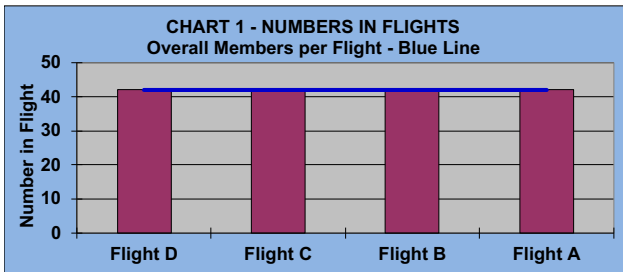

YOU MUST HOLE OUT

TO WIN A POINT

NO GIMMIES!!!

LEAGUE STATISTICS AFTER 17 ROUNDS OF PLAY

TABLE 1
2022 SEASON - RESULTS AFTER 17 ROUNDS OF PLAY

	Number of Players		Percent		\$ Allocated	\$ Won	\$ Won per Member	\$ Won per Winner	Max \$ Won	Over "Limit"	Percent Attendance
	Members (New)	Average	Winners	Winners							
Flight A	42 (0)	34	38	90%	\$1,925	\$2,050	\$49	\$54	\$120	0	80%
Flight B	42 (0)	33	38	90%	\$1,925	\$1,800	\$43	\$47	\$110	0	79%
Flight C	42 (5)	34	36	86%	\$1,925	\$1,890	\$45	\$53	\$130	1	80%
Flight D	42 (0)	29	39	93%	\$1,925	\$1,780	\$42	\$46	\$150	1	70%
Total	168 (5)	130	151	90%	\$7,701	\$7,520	\$45	\$50	\$150	2	77%

TABLE 2
AVERAGE POINTS SCORED OVER QUOTA

Running Average	Round 17
-0.89	-1.35

TABLE 3
AVERAGE QUOTA

Before Play	After Play
6.29	6.23

YOU MUST HOLE OUT

TO WIN A POINT

NO GIMMIES!!!

GOLD AND WHITE TEES COMPARISON