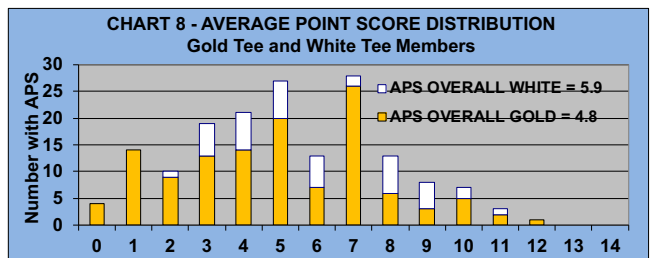

YOU MUST HOLE OUT

TO WIN A POINT

NO GIMMIES!!!

LEAGUE STATISTICS AFTER 17 ROUNDS OF PLAY

TABLE 1
2022 SEASON - RESULTS AFTER 17 ROUNDS OF PLAY

	Number of Players		Percent		\$ Allocated	\$ Won	\$ Won per Member	\$ Won per Winner	Max \$ Won	Over "Limit"	Percent Attendance
	Members (New)	Average	Winners	Winners							
Flight A	42 (0)	34	38	90%	\$1,925	\$2,050	\$49	\$54	\$120	0	80%
Flight B	42 (0)	33	38	90%	\$1,925	\$1,800	\$43	\$47	\$110	0	79%
Flight C	42 (5)	34	36	86%	\$1,925	\$1,890	\$45	\$53	\$130	1	80%
Flight D	42 (0)	29	39	93%	\$1,925	\$1,780	\$42	\$46	\$150	1	70%
Total	168 (5)	130	151	90%	\$7,701	\$7,520	\$45	\$50	\$150	2	77%

TABLE 2
AVERAGE POINTS SCORED OVER QUOTA

Running Average	Round 17
-0.89	-1.35

TABLE 3
AVERAGE QUOTA

Before Play	After Play
6.29	6.23

YOU MUST HOLE OUT

TO WIN A POINT

NO GIMMIES!!!

GOLD AND WHITE TEES COMPARISON

AFTER 17 ROUNDS OF PLAY

TABLE 4
2022 SEASON - RESULTS AFTER 17 ROUNDS OF PLAY

	Number of Members Who Play From		\$ Won		\$ Won per Member		Number of Winners		Percent Winners		Max \$ Won	
	Gold Tees	White Tees	Gold Tees	White Tees	Gold Tees	White Tees	Gold Tees	White Tees	Gold Tees	White Tees	Gold Tees	White Tees
Flight A	30	12	\$1,470	\$580	\$49	\$48	26	12	87%	100%	\$120	\$120
Flight B	30	12	\$1,300	\$500	\$43	\$42	27	11	90%	92%	\$110	\$110
Flight C	26	16	\$1,210	\$680	\$47	\$43	24	12	92%	75%	\$110	\$130
Flight D	38	4	\$1,540	\$240	\$41	\$60	35	4	92%	100%	\$150	\$80
Total	124	44	\$5,520	\$2,000	\$45	\$45	112	39	90%	89%	\$150	\$130

TABLE 5
AVERAGE POINTS SCORED OVER QUOTA

	Gold Tees	White Tees
	-1.59	-0.67

TABLE 6
AVERAGE QUOTA

	Gold Tees	White Tees
	5.90	7.18

WINNING POINTS OVER QUOTA (WPOQ)

AFTER 17 ROUNDS OF PLAY

WINNING POINTS OVER QUOTA (WPOQ)