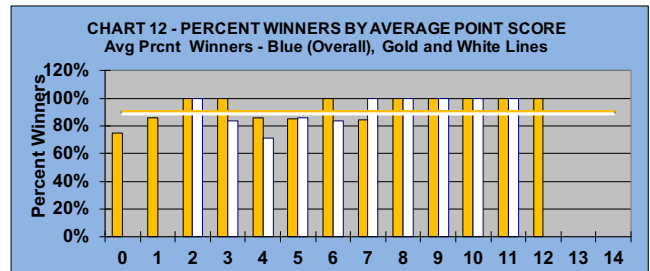

YOU MUST HOLE OUT

TO WIN A POINT

NO GIMMIES!!!

LEAGUE STATISTICS AFTER 17 ROUNDS OF PLAY

TABLE 1
2022 SEASON - RESULTS AFTER 17 ROUNDS OF PLAY

	Number of Players		Percent		\$ Allocated	\$ Won	\$ Won per Member	\$ Won per Winner	Max \$ Won	Over "Limit"	Percent Attendance
	Members (New)	Average	Winners	Winners							
Flight A	42 (0)	34	38	90%	\$1,925	\$2,050	\$49	\$54	\$120	0	80%
Flight B	42 (0)	33	38	90%	\$1,925	\$1,800	\$43	\$47	\$110	0	79%
Flight C	42 (5)	34	36	86%	\$1,925	\$1,890	\$45	\$53	\$130	1	80%
Flight D	42 (0)	29	39	93%	\$1,925	\$1,780	\$42	\$46	\$150	1	70%
Total	168 (5)	130	151	90%	\$7,701	\$7,520	\$45	\$50	\$150	2	77%

TABLE 2
AVERAGE POINTS SCORED OVER QUOTA

Running Average	Round 17
-0.89	-1.35

TABLE 3
AVERAGE QUOTA

Before Play	After Play
6.29	6.23

YOU MUST HOLE OUT

TO WIN A POINT

NO GIMMIES!!!

GOLD AND WHITE TEES COMPARISON

AFTER 17 ROUNDS OF PLAY

TABLE 4
2022 SEASON - RESULTS AFTER 17 ROUNDS OF PLAY

	Number of Members Who Play From		\$ Won		\$ Won per Member		Number of Winners		Percent Winners		Max \$ Won	
	Gold Tees	White Tees	Gold Tees	White Tees	Gold Tees	White Tees	Gold Tees	White Tees	Gold Tees	White Tees	Gold Tees	White Tees
Flight A	30	12	\$1,470	\$580	\$49	\$48	26	12	87%	100%	\$120	\$120
Flight B	30	12	\$1,300	\$500	\$43	\$42	27	11	90%	92%	\$110	\$110
Flight C	26	16	\$1,210	\$680	\$47	\$43	24	12	92%	75%	\$110	\$130
Flight D	38	4	\$1,540	\$240	\$41	\$60	35	4	92%	100%	\$150	\$80
Total	124	44	\$5,520	\$2,000	\$45	\$45	112	39	90%	89%	\$150	\$130

TABLE 5
AVERAGE POINTS SCORED OVER QUOTA

	Gold Tees	White Tees
	-1.59	-0.67

TABLE 6
AVERAGE QUOTA

	Gold Tees	White Tees
	5.90	7.18

WINNING POINTS OVER QUOTA (WPOQ)

AFTER 17 ROUNDS OF PLAY

WINNING POINTS OVER QUOTA (WPOQ)