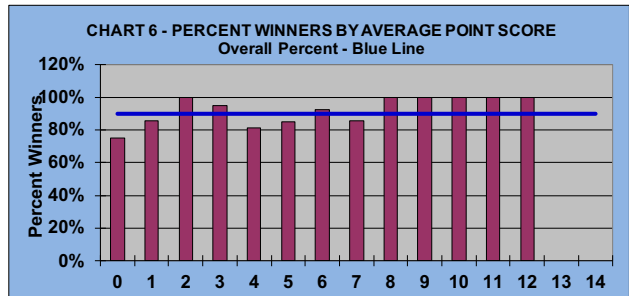

YOU MUST HOLE OUT

TO WIN A POINT

NO GIMMIES!!!

LEAGUE STATISTICS AFTER 17 ROUNDS OF PLAY

TABLE 1
2022 SEASON - RESULTS AFTER 17 ROUNDS OF PLAY

	Number of Players		Percent		\$ Allocated	\$ Won	\$ Won per Member	\$ Won per Winner	Max \$ Won	Over "Limit"	Percent Attendance
	Members (New)	Average	Winners	Winners							
Flight A	42 (0)	34	38	90%	\$1,925	\$2,050	\$49	\$54	\$120	0	80%
Flight B	42 (0)	33	38	90%	\$1,925	\$1,800	\$43	\$47	\$110	0	79%
Flight C	42 (5)	34	36	86%	\$1,925	\$1,890	\$45	\$53	\$130	1	80%
Flight D	42 (0)	29	39	93%	\$1,925	\$1,780	\$42	\$46	\$150	1	70%
Total	168 (5)	130	151	90%	\$7,701	\$7,520	\$45	\$50	\$150	2	77%

TABLE 2
AVERAGE POINTS SCORED OVER QUOTA

Running Average	Round 17
-0.89	-1.35

TABLE 3
AVERAGE QUOTA

Before Play	After Play
6.29	6.23

YOU MUST HOLE OUT

TO WIN A POINT

NO GIMMIES!!!

GOLD AND WHITE TEES COMPARISON