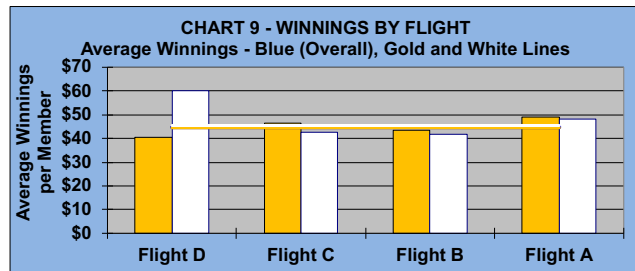

YOU MUST HOLE OUT

TO WIN A POINT

NO GIMMIES!!!

LEAGUE STATISTICS AFTER 17 ROUNDS OF PLAY

TABLE 1
2022 SEASON - RESULTS AFTER 17 ROUNDS OF PLAY

	Number of Players		Percent		\$ Allocated	\$ Won	\$ Won per Member	\$ Won per Winner	Max \$ Won	Over "Limit"	Percent Attendance
	Members (New)	Average	Winners	Winners							
Flight A	42 (0)	34	38	90%	\$1,925	\$2,050	\$49	\$54	\$120	0	80%
Flight B	42 (0)	33	38	90%	\$1,925	\$1,800	\$43	\$47	\$110	0	79%
Flight C	42 (5)	34	36	86%	\$1,925	\$1,890	\$45	\$53	\$130	1	80%
Flight D	42 (0)	29	39	93%	\$1,925	\$1,780	\$42	\$46	\$150	1	70%
Total	168 (5)	130	151	90%	\$7,701	\$7,520	\$45	\$50	\$150	2	77%

TABLE 2
AVERAGE POINTS SCORED OVER QUOTA

Running Average	Round 17
-0.89	-1.35

TABLE 3
AVERAGE QUOTA

Before Play	After Play
6.29	6.23

YOU MUST HOLE OUT

TO WIN A POINT

NO GIMMIES!!!

GOLD AND WHITE TEES COMPARISON

AFTER 17 ROUNDS OF PLAY

TABLE 4
2022 SEASON - RESULTS AFTER 17 ROUNDS OF PLAY

	Number of Members Who Play From		\$ Won		\$ Won per Member		Number of Winners		Percent Winners		Max \$ Won	
	Gold Tees	White Tees	Gold Tees	White Tees	Gold Tees	White Tees	Gold Tees	White Tees	Gold Tees	White Tees	Gold Tees	White Tees
Flight A	30	12	\$1,470	\$580	\$49	\$48	26	12	87%	100%	\$120	\$120
Flight B	30	12	\$1,300	\$500	\$43	\$42	27	11	90%	92%	\$110	\$110
Flight C	26	16	\$1,210	\$680	\$47	\$43	24	12	92%	75%	\$110	\$130
Flight D	38	4	\$1,540	\$240	\$41	\$60	35	4	92%	100%	\$150	\$80
Total	124	44	\$5,520	\$2,000	\$45	\$45	112	39	90%	89%	\$150	\$130

TABLE 5
AVERAGE POINTS SCORED OVER QUOTA

	Gold Tees	White Tees
	-1.59	-0.67

TABLE 6
AVERAGE QUOTA

	Gold Tees	White Tees
	5.90	7.18

WINNING POINTS OVER QUOTA (WPOQ)

AFTER 17 ROUNDS OF PLAY

WINNING POINTS OVER QUOTA (WPOQ)