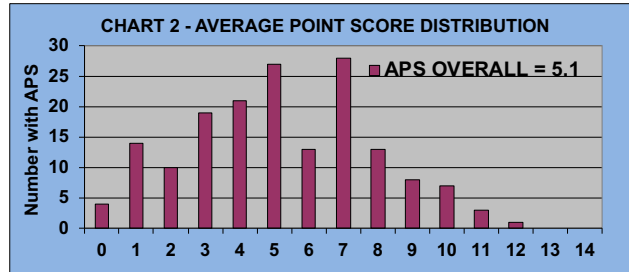

YOU MUST HOLE OUT

TO WIN A POINT

NO GIMMIES!!!

LEAGUE STATISTICS AFTER 17 ROUNDS OF PLAY

TABLE 1
2022 SEASON - RESULTS AFTER 17 ROUNDS OF PLAY

	Number of Players		Percent		\$ Allocated	\$ Won	\$ Won per Member	\$ Won per Winner	Max \$ Won	Over "Limit"	Percent Attendance
	Members (New)	Average	Winners	Winners							
Flight A	42 (0)	34	38	90%	\$1,925	\$2,050	\$49	\$54	\$120	0	80%
Flight B	42 (0)	33	38	90%	\$1,925	\$1,800	\$43	\$47	\$110	0	79%
Flight C	42 (5)	34	36	86%	\$1,925	\$1,890	\$45	\$53	\$130	1	80%
Flight D	42 (0)	29	39	93%	\$1,925	\$1,780	\$42	\$46	\$150	1	70%
Total	168 (5)	130	151	90%	\$7,701	\$7,520	\$45	\$50	\$150	2	77%

TABLE 2
AVERAGE POINTS SCORED OVER QUOTA

Running Average	Round 17
-0.89	-1.35

TABLE 3
AVERAGE QUOTA

Before Play	After Play
6.29	6.23

YOU MUST HOLE OUT

TO WIN A POINT

NO GIMMIES!!!

GOLD AND WHITE TEES COMPARISON