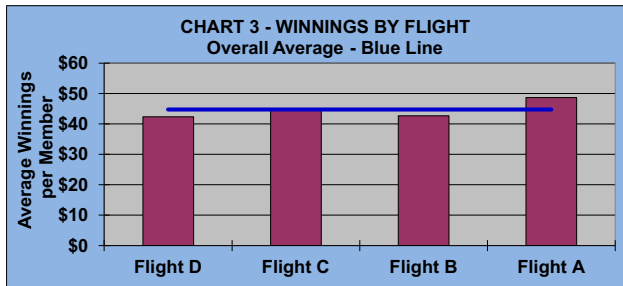

YOU MUST HOLE OUT

TO WIN A POINT

NO GIMMIES!!!

LEAGUE STATISTICS AFTER 17 ROUNDS OF PLAY

TABLE 1
2022 SEASON - RESULTS AFTER 17 ROUNDS OF PLAY

	Number of Players		Percent		\$ Allocated	\$ Won	\$ Won per Member	\$ Won per Winner	Max \$ Won	Over "Limit"	Percent Attendance
	Members (New)	Average	Winners	Winners							
Flight A	42 (0)	34	38	90%	\$1,925	\$2,050	\$49	\$54	\$120	0	80%
Flight B	42 (0)	33	38	90%	\$1,925	\$1,800	\$43	\$47	\$110	0	79%
Flight C	42 (5)	34	36	86%	\$1,925	\$1,890	\$45	\$53	\$130	1	80%
Flight D	42 (0)	29	39	93%	\$1,925	\$1,780	\$42	\$46	\$150	1	70%
Total	168 (5)	130	151	90%	\$7,701	\$7,520	\$45	\$50	\$150	2	77%

TABLE 2
AVERAGE POINTS SCORED OVER QUOTA

Running Average	Round 17
-0.89	-1.35

TABLE 3
AVERAGE QUOTA

Before Play	After Play
6.29	6.23

YOU MUST HOLE OUT

TO WIN A POINT

NO GIMMIES!!!

GOLD AND WHITE TEES COMPARISON