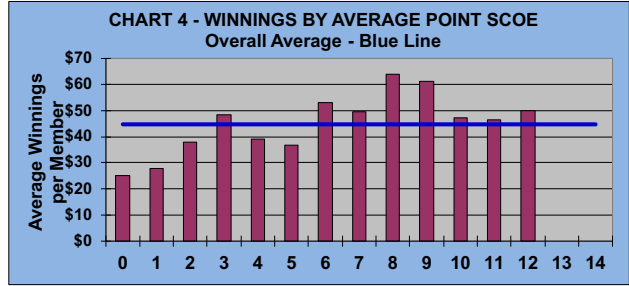

YOU MUST HOLE OUT

TO WIN A POINT

NO GIMMIES!!!

LEAGUE STATISTICS AFTER 17 ROUNDS OF PLAY

TABLE 1
2022 SEASON - RESULTS AFTER 17 ROUNDS OF PLAY

	Number of Players		Percent		\$ Allocated	\$ Won	\$ Won per Member	\$ Won per Winner	Max \$ Won	Over "Limit"	Percent Attendance
	Members (New)	Average	Winners	Winners							
Flight A	42 (0)	34	38	90%	\$1,925	\$2,050	\$49	\$54	\$120	0	80%
Flight B	42 (0)	33	38	90%	\$1,925	\$1,800	\$43	\$47	\$110	0	79%
Flight C	42 (5)	34	36	86%	\$1,925	\$1,890	\$45	\$53	\$130	1	80%
Flight D	42 (0)	29	39	93%	\$1,925	\$1,780	\$42	\$46	\$150	1	70%
Total	168 (5)	130	151	90%	\$7,701	\$7,520	\$45	\$50	\$150	2	77%

TABLE 2
AVERAGE POINTS SCORED OVER QUOTA

Running Average	Round 17
-0.89	-1.35

TABLE 3
AVERAGE QUOTA

Before Play	After Play
6.29	6.23

YOU MUST HOLE OUT

TO WIN A POINT

NO GIMMIES!!!

GOLD AND WHITE TEES COMPARISON