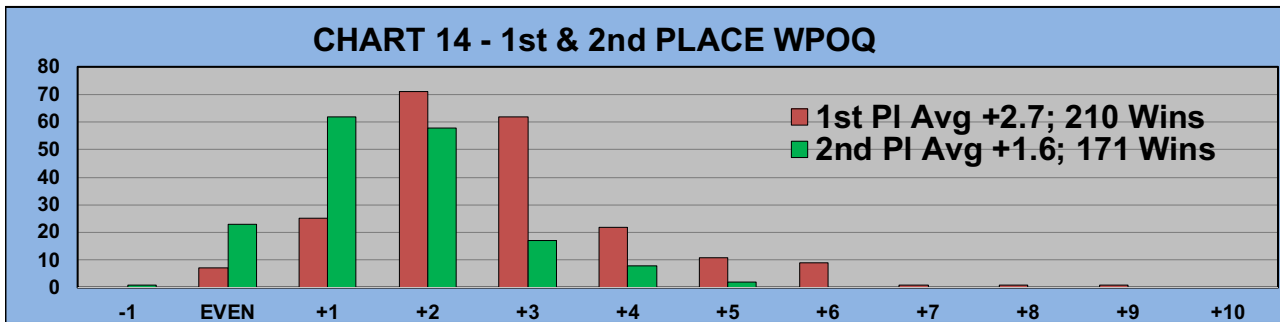

TABLE 4
2022 SEASON - RESULTS AFTER 18 ROUNDS OF PLAY

	Number of Members Who Play From		\$ Won		\$ Won per Member		Number of Winners		Percent Winners		Max \$ Won	
	Gold Tees	White Tees	Gold Tees	White Tees	Gold Tees	White Tees	Gold Tees	White Tees	Gold Tees	White Tees	Gold Tees	White Tees
Flight A	30	12	\$1,560	\$580	\$52	\$48	27	12	90%	100%	\$150	\$120
Flight B	30	12	\$1,390	\$510	\$46	\$43	27	11	90%	92%	\$110	\$110
Flight C	26	16	\$1,270	\$710	\$49	\$44	24	12	92%	75%	\$110	\$130
Flight D	38	4	\$1,600	\$260	\$42	\$65	35	4	92%	100%	\$150	\$80
Total	124	44	\$5,820	\$2,060	\$47	\$47	113	39	91%	89%	\$150	\$130

TABLE 5
AVERAGE POINTS SCORED OVER QUOTA

Gold Tees	White Tees
-1.75	-1.77

TABLE 6
AVERAGE QUOTA

Gold Tees	White Tees
5.78	7.00

WINNING POINTS

OVER QUOTA (WPOQ)

AFTER 18 ROUNDS OF PLAY

WINNING POINTS OVER QUOTA (WPOQ)

AFTER 18 ROUNDS OF PLAY