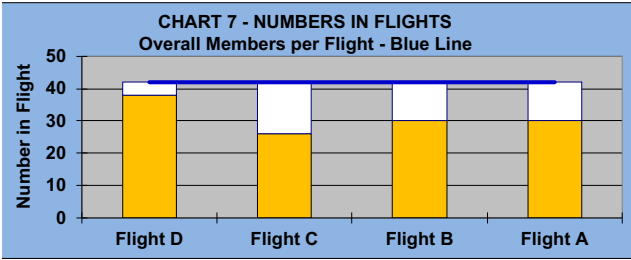

YOU MUST HOLE OUT

TO WIN A POINT

NO GIMMIES!!!

LEAGUE STATISTICS AFTER 18 ROUNDS OF PLAY

TABLE 1
2022 SEASON - RESULTS AFTER 18 ROUNDS OF PLAY

	Number of Players		Percent Winners	Percent Winners	\$ Allocated	\$ Won	\$ Won per Member	\$ Won per Winner	Max \$ Won	Over "Limit"	Percent Attendance
	Members (New)	Average									
Flight A	42 (0)	34	39	93%	\$1,872	\$2,140	\$51	\$55	\$150	1	80%
Flight B	42 (0)	33	38	90%	\$1,872	\$1,900	\$45	\$50	\$110	0	79%
Flight C	42 (5)	33	36	86%	\$1,872	\$1,980	\$47	\$55	\$130	1	79%
Flight D	42 (0)	29	39	93%	\$1,872	\$1,860	\$44	\$48	\$150	1	69%
Total	168 (5)	129	152	90%	\$7,488	\$7,880	\$47	\$52	\$150	3	77%

TABLE 2 **AVERAGE POINTS SCORED OVER QUOTA**

Running Average	Round 18
-0.94	-1.75

TABLE 3 **AVERAGE QUOTA**

Before Play	After Play
6.23	6.10

YOU MUST HOLE OUT

TO WIN A POINT

NO GIMMIES!!!

GOLD AND WHITE TEES COMPARISON AFTER 18 ROUNDS OF PLAY

TABLE 4
2022 SEASON - RESULTS AFTER 18 ROUNDS OF PLAY

	Number of Members Who Play From		\$ Won		\$ Won per Member		Number of Winners		Percent Winners		Max \$ Won	
	Gold Tees	White Tees	Gold Tees	White Tees	Gold Tees	White Tees	Gold Tees	White Tees	Gold Tees	White Tees	Gold Tees	White Tees
Flight A	30	12	\$1,560	\$580	\$52	\$48	27	12	90%	100%	\$150	\$120
Flight B	30	12	\$1,390	\$510	\$46	\$43	27	11	90%	92%	\$110	\$110
Flight C	26	16	\$1,270	\$710	\$49	\$44	24	12	92%	75%	\$110	\$130
Flight D	38	4	\$1,600	\$260	\$42	\$65	35	4	92%	100%	\$150	\$80
Total	124	44	\$5,820	\$2,060	\$47	\$47	113	39	91%	89%	\$150	\$130

TABLE 5
AVERAGE POINTS SCORED OVER QUOTA

Gold Tees	White Tees
-1.75	-1.77

TABLE 6
AVERAGE QUOTA

Gold Tees	White Tees
5.78	7.00

WINNING POINTS

OVER QUOTA (WPOQ)

AFTER 18 ROUNDS OF PLAY

WINNING POINTS OVER QUOTA (WPOQ)