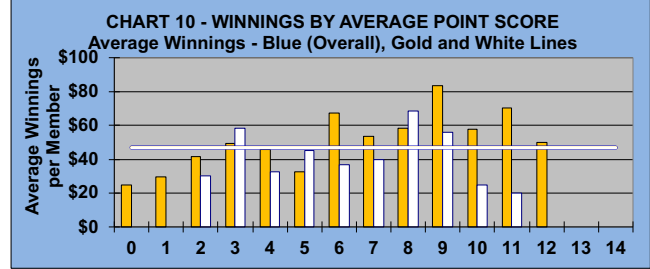

YOU MUST HOLE OUT

TO WIN A POINT

NO GIMMIES!!!

LEAGUE STATISTICS AFTER 18 ROUNDS OF PLAY

TABLE 1
2022 SEASON - RESULTS AFTER 18 ROUNDS OF PLAY

	Number of Players		Percent Winners	Percent Winners	\$ Allocated	\$ Won	\$ Won per Member	\$ Won per Winner	Max \$ Won	Over "Limit"	Percent Attendance
	Members (New)	Average									
Flight A	42 (0)	34	39	93%	\$1,872	\$2,140	\$51	\$55	\$150	1	80%
Flight B	42 (0)	33	38	90%	\$1,872	\$1,900	\$45	\$50	\$110	0	79%
Flight C	42 (5)	33	36	86%	\$1,872	\$1,980	\$47	\$55	\$130	1	79%
Flight D	42 (0)	29	39	93%	\$1,872	\$1,860	\$44	\$48	\$150	1	69%
Total	168 (5)	129	152	90%	\$7,488	\$7,880	\$47	\$52	\$150	3	77%

TABLE 2 **AVERAGE POINTS SCORED OVER QUOTA**

Running Average	Round 18
-0.94	-1.75

TABLE 3 **AVERAGE QUOTA**

Before Play	After Play
6.23	6.10

YOU MUST HOLE OUT

TO WIN A POINT

NO GIMMIES!!!

GOLD AND WHITE TEES COMPARISON AFTER 18 ROUNDS OF PLAY

TABLE 4
2022 SEASON - RESULTS AFTER 18 ROUNDS OF PLAY

	Number of Members Who Play From		\$ Won		\$ Won per Member		Number of Winners		Percent Winners		Max \$ Won	
	Gold Tees	White Tees	Gold Tees	White Tees	Gold Tees	White Tees	Gold Tees	White Tees	Gold Tees	White Tees	Gold Tees	White Tees
Flight A	30	12	\$1,560	\$580	\$52	\$48	27	12	90%	100%	\$150	\$120
Flight B	30	12	\$1,390	\$510	\$46	\$43	27	11	90%	92%	\$110	\$110
Flight C	26	16	\$1,270	\$710	\$49	\$44	24	12	92%	75%	\$110	\$130
Flight D	38	4	\$1,600	\$260	\$42	\$65	35	4	92%	100%	\$150	\$80
Total	124	44	\$5,820	\$2,060	\$47	\$47	113	39	91%	89%	\$150	\$130

TABLE 5
AVERAGE POINTS SCORED OVER QUOTA

Gold Tees	White Tees
-1.75	-1.77

TABLE 6
AVERAGE QUOTA

Gold Tees	White Tees
5.78	7.00

WINNING POINTS

OVER QUOTA (WPOQ)

AFTER 18 ROUNDS OF PLAY

WINNING POINTS OVER QUOTA (WPOQ)