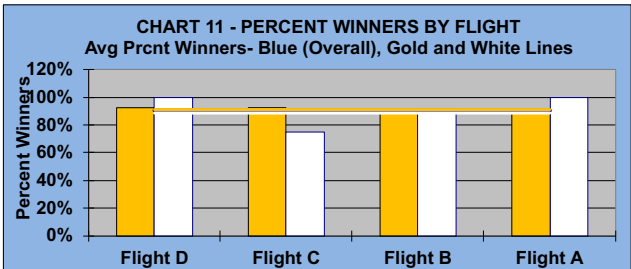

YOU MUST HOLE OUT

TO WIN A POINT

NO GIMMIES!!!

LEAGUE STATISTICS AFTER 18 ROUNDS OF PLAY

TABLE 1
2022 SEASON - RESULTS AFTER 18 ROUNDS OF PLAY

	Number of Players		Percent Winners	Percent Winners	\$ Allocated	\$ Won	\$ Won per Member	\$ Won per Winner	Max \$ Won	Over "Limit"	Percent Attendance
	Members (New)	Average									
Flight A	42 (0)	34	39	93%	\$1,872	\$2,140	\$51	\$55	\$150	1	80%
Flight B	42 (0)	33	38	90%	\$1,872	\$1,900	\$45	\$50	\$110	0	79%
Flight C	42 (5)	33	36	86%	\$1,872	\$1,980	\$47	\$55	\$130	1	79%
Flight D	42 (0)	29	39	93%	\$1,872	\$1,860	\$44	\$48	\$150	1	69%
Total	168 (5)	129	152	90%	\$7,488	\$7,880	\$47	\$52	\$150	3	77%

TABLE 2 **AVERAGE POINTS SCORED OVER QUOTA**

Running Average	Round 18
-0.94	-1.75

TABLE 3 **AVERAGE QUOTA**

Before Play	After Play
6.23	6.10

YOU MUST HOLE OUT

TO WIN A POINT

NO GIMMIES!!!

GOLD AND WHITE TEES COMPARISON AFTER 18 ROUNDS OF PLAY

TABLE 4
2022 SEASON - RESULTS AFTER 18 ROUNDS OF PLAY

	Number of Members Who Play From		\$ Won		\$ Won per Member		Number of Winners		Percent Winners		Max \$ Won	
	Gold Tees	White Tees	Gold Tees	White Tees	Gold Tees	White Tees	Gold Tees	White Tees	Gold Tees	White Tees	Gold Tees	White Tees
Flight A	30	12	\$1,560	\$580	\$52	\$48	27	12	90%	100%	\$150	\$120
Flight B	30	12	\$1,390	\$510	\$46	\$43	27	11	90%	92%	\$110	\$110
Flight C	26	16	\$1,270	\$710	\$49	\$44	24	12	92%	75%	\$110	\$130
Flight D	38	4	\$1,600	\$260	\$42	\$65	35	4	92%	100%	\$150	\$80
Total	124	44	\$5,820	\$2,060	\$47	\$47	113	39	91%	89%	\$150	\$130

TABLE 5
AVERAGE POINTS SCORED OVER QUOTA

Gold Tees	White Tees
-1.75	-1.77

TABLE 6
AVERAGE QUOTA

Gold Tees	White Tees
5.78	7.00

WINNING POINTS

OVER QUOTA (WPOQ)

AFTER 18 ROUNDS OF PLAY

WINNING POINTS OVER QUOTA (WPOQ)