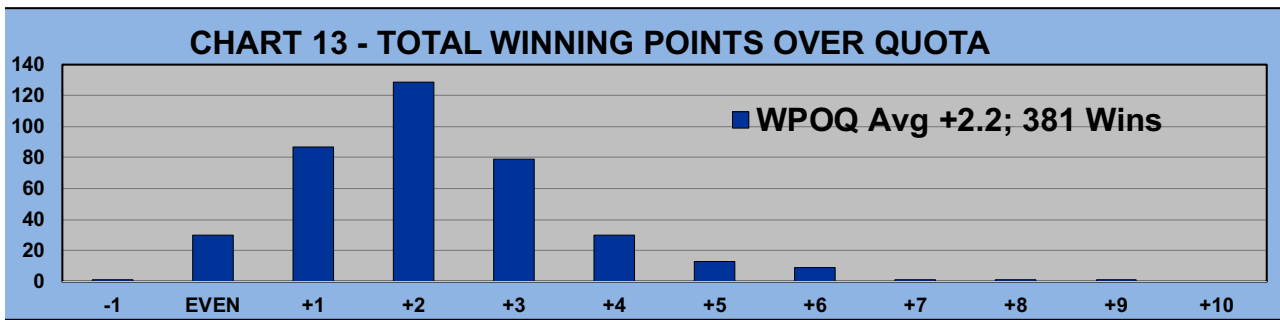

TABLE 2 **AVERAGE POINTS SCORED OVER QUOTA**

Running Average	Round 18
-0.94	-1.75

TABLE 3 **AVERAGE QUOTA**

Before Play	After Play
6.23	6.10

YOU MUST HOLE OUT

TO WIN A POINT

NO GIMMIES!!!

GOLD AND WHITE TEES COMPARISON AFTER 18 ROUNDS OF PLAY

TABLE 4
2022 SEASON - RESULTS AFTER 18 ROUNDS OF PLAY

	Number of Members Who Play From		\$ Won		\$ Won per Member		Number of Winners		Percent Winners		Max \$ Won	
	Gold Tees	White Tees	Gold Tees	White Tees	Gold Tees	White Tees	Gold Tees	White Tees	Gold Tees	White Tees	Gold Tees	White Tees
Flight A	30	12	\$1,560	\$580	\$52	\$48	27	12	90%	100%	\$150	\$120
Flight B	30	12	\$1,390	\$510	\$46	\$43	27	11	90%	92%	\$110	\$110
Flight C	26	16	\$1,270	\$710	\$49	\$44	24	12	92%	75%	\$110	\$130
Flight D	38	4	\$1,600	\$260	\$42	\$65	35	4	92%	100%	\$150	\$80
Total	124	44	\$5,820	\$2,060	\$47	\$47	113	39	91%	89%	\$150	\$130

TABLE 5
AVERAGE POINTS SCORED OVER QUOTA

Gold Tees	White Tees
-1.75	-1.77

TABLE 6
AVERAGE QUOTA

Gold Tees	White Tees
5.78	7.00

WINNING POINTS

OVER QUOTA (WPOQ)

AFTER 18 ROUNDS OF PLAY

WINNING POINTS OVER QUOTA (WPOQ)

AFTER 18 ROUNDS OF PLAY