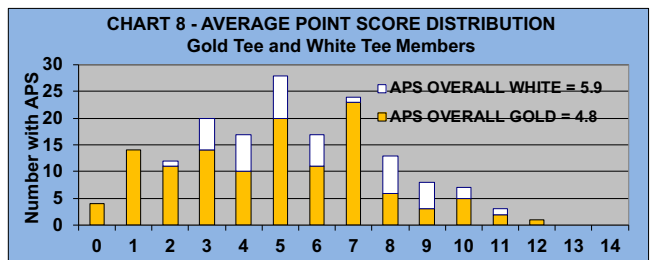

YOU MUST HOLE OUT

TO WIN A POINT

NO GIMMIES!!!

LEAGUE STATISTICS AFTER 18 ROUNDS OF PLAY

TABLE 1
2022 SEASON - RESULTS AFTER 18 ROUNDS OF PLAY

	Number of Players		Percent Winners	Percent Winners	\$ Allocated	\$ Won	\$ Won per Member	\$ Won per Winner	Max \$ Won	Over "Limit"	Percent Attendance
	Members (New)	Average									
Flight A	42 (0)	34	39	93%	\$1,872	\$2,140	\$51	\$55	\$150	1	80%
Flight B	42 (0)	33	38	90%	\$1,872	\$1,900	\$45	\$50	\$110	0	79%
Flight C	42 (5)	33	36	86%	\$1,872	\$1,980	\$47	\$55	\$130	1	79%
Flight D	42 (0)	29	39	93%	\$1,872	\$1,860	\$44	\$48	\$150	1	69%
Total	168 (5)	129	152	90%	\$7,488	\$7,880	\$47	\$52	\$150	3	77%

TABLE 2 **AVERAGE POINTS SCORED OVER QUOTA**

Running Average	Round 18
-0.94	-1.75

TABLE 3 **AVERAGE QUOTA**

Before Play	After Play
6.23	6.10

YOU MUST HOLE OUT

TO WIN A POINT

NO GIMMIES!!!

GOLD AND WHITE TEES COMPARISON AFTER 18 ROUNDS OF PLAY

TABLE 4
2022 SEASON - RESULTS AFTER 18 ROUNDS OF PLAY

	Number of Members Who Play From		\$ Won		\$ Won per Member		Number of Winners		Percent Winners		Max \$ Won	
	Gold Tees	White Tees	Gold Tees	White Tees	Gold Tees	White Tees	Gold Tees	White Tees	Gold Tees	White Tees	Gold Tees	White Tees
Flight A	30	12	\$1,560	\$580	\$52	\$48	27	12	90%	100%	\$150	\$120
Flight B	30	12	\$1,390	\$510	\$46	\$43	27	11	90%	92%	\$110	\$110
Flight C	26	16	\$1,270	\$710	\$49	\$44	24	12	92%	75%	\$110	\$130
Flight D	38	4	\$1,600	\$260	\$42	\$65	35	4	92%	100%	\$150	\$80
Total	124	44	\$5,820	\$2,060	\$47	\$47	113	39	91%	89%	\$150	\$130

TABLE 5
AVERAGE POINTS SCORED OVER QUOTA

Gold Tees	White Tees
-1.75	-1.77

TABLE 6
AVERAGE QUOTA

Gold Tees	White Tees
5.78	7.00

WINNING POINTS

OVER QUOTA (WPOQ)

AFTER 18 ROUNDS OF PLAY

WINNING POINTS OVER QUOTA (WPOQ)