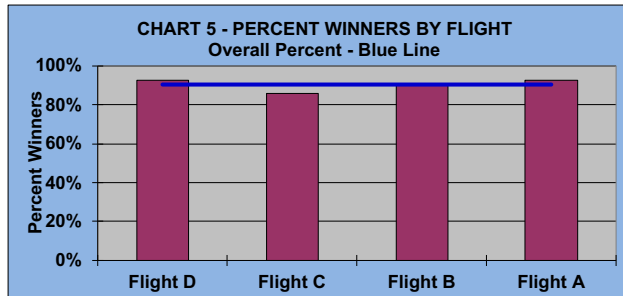

YOU MUST HOLE OUT

TO WIN A POINT

NO GIMMIES!!!

LEAGUE STATISTICS AFTER 18 ROUNDS OF PLAY

TABLE 1
2022 SEASON - RESULTS AFTER 18 ROUNDS OF PLAY

	Number of Players		Percent Winners	Percent Winners	\$ Allocated	\$ Won	\$ Won per Member	\$ Won per Winner	Max \$ Won	Over "Limit"	Percent Attendance
	Members (New)	Average									
Flight A	42 (0)	34	39	93%	\$1,872	\$2,140	\$51	\$55	\$150	1	80%
Flight B	42 (0)	33	38	90%	\$1,872	\$1,900	\$45	\$50	\$110	0	79%
Flight C	42 (5)	33	36	86%	\$1,872	\$1,980	\$47	\$55	\$130	1	79%
Flight D	42 (0)	29	39	93%	\$1,872	\$1,860	\$44	\$48	\$150	1	69%
Total	168 (5)	129	152	90%	\$7,488	\$7,880	\$47	\$52	\$150	3	77%

TABLE 2 **AVERAGE POINTS SCORED OVER QUOTA**

Running Average	Round 18
-0.94	-1.75

TABLE 3 **AVERAGE QUOTA**

Before Play	After Play
6.23	6.10

YOU MUST HOLE OUT

TO WIN A POINT

NO GIMMIES!!!

GOLD AND WHITE TEES COMPARISON AFTER 18 ROUNDS OF PLAY