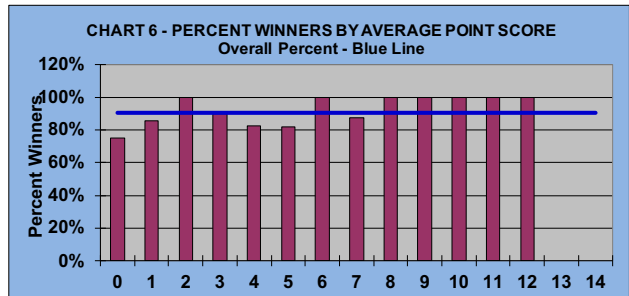

YOU MUST HOLE OUT

TO WIN A POINT

NO GIMMIES!!!

LEAGUE STATISTICS AFTER 18 ROUNDS OF PLAY

TABLE 1
2022 SEASON - RESULTS AFTER 18 ROUNDS OF PLAY

	Number of Players		Percent Winners	Percent Winners	\$ Allocated	\$ Won	\$ Won per Member	\$ Won per Winner	Max \$ Won	Over "Limit"	Percent Attendance
	Members (New)	Average									
Flight A	42 (0)	34	39	93%	\$1,872	\$2,140	\$51	\$55	\$150	1	80%
Flight B	42 (0)	33	38	90%	\$1,872	\$1,900	\$45	\$50	\$110	0	79%
Flight C	42 (5)	33	36	86%	\$1,872	\$1,980	\$47	\$55	\$130	1	79%
Flight D	42 (0)	29	39	93%	\$1,872	\$1,860	\$44	\$48	\$150	1	69%
Total	168 (5)	129	152	90%	\$7,488	\$7,880	\$47	\$52	\$150	3	77%

TABLE 2 **AVERAGE POINTS SCORED OVER QUOTA**

Running Average	Round 18
-0.94	-1.75

TABLE 3 **AVERAGE QUOTA**

Before Play	After Play
6.23	6.10

YOU MUST HOLE OUT

TO WIN A POINT

NO GIMMIES!!!

GOLD AND WHITE TEES COMPARISON AFTER 18 ROUNDS OF PLAY