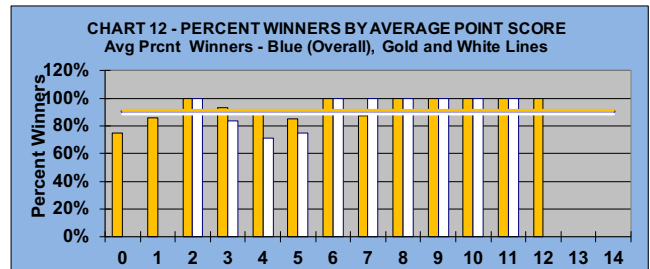

YOU MUST HOLE OUT

TO WIN A POINT

NO GIMMIES!!!

LEAGUE STATISTICS AFTER 18 ROUNDS OF PLAY

TABLE 1
2022 SEASON - RESULTS AFTER 18 ROUNDS OF PLAY

	Number of Players		Percent Winners	Percent Winners	\$ Allocated	\$ Won	\$ Won per Member	\$ Won per Winner	Max \$ Won	Over "Limit"	Percent Attendance
	Members (New)	Average									
Flight A	42 (0)	34	39	93%	\$1,872	\$2,140	\$51	\$55	\$150	1	80%
Flight B	42 (0)	33	38	90%	\$1,872	\$1,900	\$45	\$50	\$110	0	79%
Flight C	42 (5)	33	36	86%	\$1,872	\$1,980	\$47	\$55	\$130	1	79%
Flight D	42 (0)	29	39	93%	\$1,872	\$1,860	\$44	\$48	\$150	1	69%
Total	168 (5)	129	152	90%	\$7,488	\$7,880	\$47	\$52	\$150	3	77%

TABLE 2 **AVERAGE POINTS SCORED OVER QUOTA**

Running Average	Round 18
-0.94	-1.75

TABLE 3 **AVERAGE QUOTA**

Before Play	After Play
6.23	6.10

YOU MUST HOLE OUT

TO WIN A POINT

NO GIMMIES!!!

GOLD AND WHITE TEES COMPARISON AFTER 18 ROUNDS OF PLAY

TABLE 4
2022 SEASON - RESULTS AFTER 18 ROUNDS OF PLAY

	Number of Members Who Play From		\$ Won		\$ Won per Member		Number of Winners		Percent Winners		Max \$ Won	
	Gold Tees	White Tees	Gold Tees	White Tees	Gold Tees	White Tees	Gold Tees	White Tees	Gold Tees	White Tees	Gold Tees	White Tees
Flight A	30	12	\$1,560	\$580	\$52	\$48	27	12	90%	100%	\$150	\$120
Flight B	30	12	\$1,390	\$510	\$46	\$43	27	11	90%	92%	\$110	\$110
Flight C	26	16	\$1,270	\$710	\$49	\$44	24	12	92%	75%	\$110	\$130
Flight D	38	4	\$1,600	\$260	\$42	\$65	35	4	92%	100%	\$150	\$80
Total	124	44	\$5,820	\$2,060	\$47	\$47	113	39	91%	89%	\$150	\$130

TABLE 5
AVERAGE POINTS SCORED OVER QUOTA

Gold Tees	White Tees
-1.75	-1.77

TABLE 6
AVERAGE QUOTA

Gold Tees	White Tees
5.78	7.00

WINNING POINTS

OVER QUOTA (WPOQ)

AFTER 18 ROUNDS OF PLAY

WINNING POINTS OVER QUOTA (WPOQ)