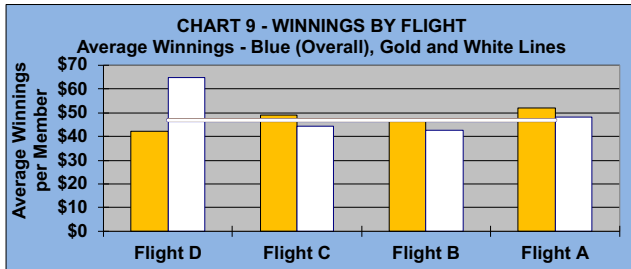

YOU MUST HOLE OUT

TO WIN A POINT

NO GIMMIES!!!

LEAGUE STATISTICS AFTER 18 ROUNDS OF PLAY

TABLE 1
2022 SEASON - RESULTS AFTER 18 ROUNDS OF PLAY

	Number of Players		Percent Winners	Percent Winners	\$ Allocated	\$ Won	\$ Won per Member	\$ Won per Winner	Max \$ Won	Over "Limit"	Percent Attendance
	Members (New)	Average									
Flight A	42 (0)	34	39	93%	\$1,872	\$2,140	\$51	\$55	\$150	1	80%
Flight B	42 (0)	33	38	90%	\$1,872	\$1,900	\$45	\$50	\$110	0	79%
Flight C	42 (5)	33	36	86%	\$1,872	\$1,980	\$47	\$55	\$130	1	79%
Flight D	42 (0)	29	39	93%	\$1,872	\$1,860	\$44	\$48	\$150	1	69%
Total	168 (5)	129	152	90%	\$7,488	\$7,880	\$47	\$52	\$150	3	77%

TABLE 2 **AVERAGE POINTS SCORED OVER QUOTA**

Running Average	Round 18
-0.94	-1.75

TABLE 3 **AVERAGE QUOTA**

Before Play	After Play
6.23	6.10

YOU MUST HOLE OUT

TO WIN A POINT

NO GIMMIES!!!

GOLD AND WHITE TEES COMPARISON AFTER 18 ROUNDS OF PLAY

TABLE 4
2022 SEASON - RESULTS AFTER 18 ROUNDS OF PLAY

	Number of Members Who Play From		\$ Won		\$ Won per Member		Number of Winners		Percent Winners		Max \$ Won	
	Gold Tees	White Tees	Gold Tees	White Tees	Gold Tees	White Tees	Gold Tees	White Tees	Gold Tees	White Tees	Gold Tees	White Tees
Flight A	30	12	\$1,560	\$580	\$52	\$48	27	12	90%	100%	\$150	\$120
Flight B	30	12	\$1,390	\$510	\$46	\$43	27	11	90%	92%	\$110	\$110
Flight C	26	16	\$1,270	\$710	\$49	\$44	24	12	92%	75%	\$110	\$130
Flight D	38	4	\$1,600	\$260	\$42	\$65	35	4	92%	100%	\$150	\$80
Total	124	44	\$5,820	\$2,060	\$47	\$47	113	39	91%	89%	\$150	\$130

TABLE 5
AVERAGE POINTS SCORED OVER QUOTA

Gold Tees	White Tees
-1.75	-1.77

TABLE 6
AVERAGE QUOTA

Gold Tees	White Tees
5.78	7.00

WINNING POINTS

OVER QUOTA (WPOQ)

AFTER 18 ROUNDS OF PLAY

WINNING POINTS OVER QUOTA (WPOQ)