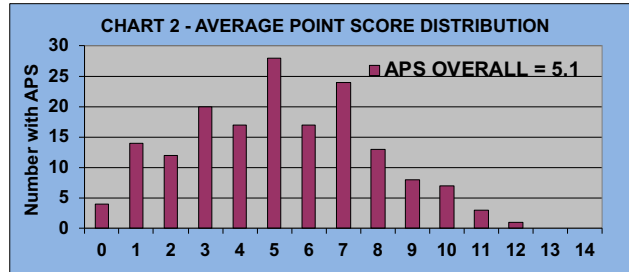

YOU MUST HOLE OUT

TO WIN A POINT

NO GIMMIES!!!

LEAGUE STATISTICS AFTER 18 ROUNDS OF PLAY

TABLE 1
2022 SEASON - RESULTS AFTER 18 ROUNDS OF PLAY

	Number of Players		Percent Winners	Percent Winners	\$ Allocated	\$ Won	\$ Won per Member	\$ Won per Winner	Max \$ Won	Over "Limit"	Percent Attendance
	Members (New)	Average									
Flight A	42 (0)	34	39	93%	\$1,872	\$2,140	\$51	\$55	\$150	1	80%
Flight B	42 (0)	33	38	90%	\$1,872	\$1,900	\$45	\$50	\$110	0	79%
Flight C	42 (5)	33	36	86%	\$1,872	\$1,980	\$47	\$55	\$130	1	79%
Flight D	42 (0)	29	39	93%	\$1,872	\$1,860	\$44	\$48	\$150	1	69%
Total	168 (5)	129	152	90%	\$7,488	\$7,880	\$47	\$52	\$150	3	77%

TABLE 2 **AVERAGE POINTS SCORED OVER QUOTA**

Running Average	Round 18
-0.94	-1.75

TABLE 3 **AVERAGE QUOTA**

Before Play	After Play
6.23	6.10

YOU MUST HOLE OUT

TO WIN A POINT

NO GIMMIES!!!

GOLD AND WHITE TEES COMPARISON AFTER 18 ROUNDS OF PLAY