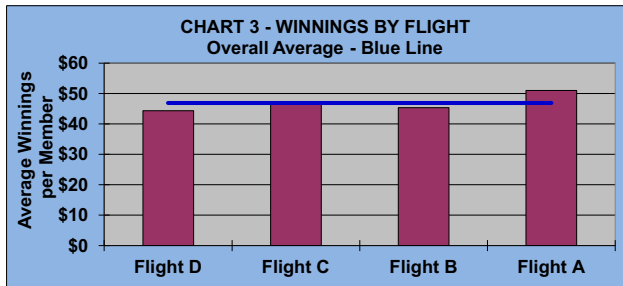

YOU MUST HOLE OUT

TO WIN A POINT

NO GIMMIES!!!

LEAGUE STATISTICS AFTER 18 ROUNDS OF PLAY

TABLE 1
2022 SEASON - RESULTS AFTER 18 ROUNDS OF PLAY

	Number of Players		Percent Winners	Percent Winners	\$ Allocated	\$ Won	\$ Won per Member	\$ Won per Winner	Max \$ Won	Over "Limit"	Percent Attendance
	Members (New)	Average									
Flight A	42 (0)	34	39	93%	\$1,872	\$2,140	\$51	\$55	\$150	1	80%
Flight B	42 (0)	33	38	90%	\$1,872	\$1,900	\$45	\$50	\$110	0	79%
Flight C	42 (5)	33	36	86%	\$1,872	\$1,980	\$47	\$55	\$130	1	79%
Flight D	42 (0)	29	39	93%	\$1,872	\$1,860	\$44	\$48	\$150	1	69%
Total	168 (5)	129	152	90%	\$7,488	\$7,880	\$47	\$52	\$150	3	77%

TABLE 2 **AVERAGE POINTS SCORED OVER QUOTA**

Running Average	Round 18
-0.94	-1.75

TABLE 3 **AVERAGE QUOTA**

Before Play	After Play
6.23	6.10

YOU MUST HOLE OUT

TO WIN A POINT

NO GIMMIES!!!

GOLD AND WHITE TEES COMPARISON AFTER 18 ROUNDS OF PLAY

TABLE 4
2022 SEASON - RESULTS AFTER 18 ROUNDS OF PLAY

	Number of Members Who Play From		\$ Won		\$ Won per Member		Number of Winners		Percent Winners		Max \$ Won	
	Gold Tees	White Tees	Gold Tees	White Tees	Gold Tees	White Tees	Gold Tees	White Tees	Gold Tees	White Tees	Gold Tees	White Tees
Flight A	30	12	\$1,560	\$580	\$52	\$48	27	12	90%	100%	\$150	\$120
Flight B	30	12	\$1,390	\$510	\$46	\$43	27	11	90%	92%	\$110	\$110
Flight C	26	16	\$1,270	\$710	\$49	\$44	24	12	92%	75%	\$110	\$130
Flight D	38	4	\$1,600	\$260	\$42	\$65	35	4	92%	100%	\$150	\$80
Total	124	44	\$5,820	\$2,060	\$47	\$47	113	39	91%	89%	\$150	\$130