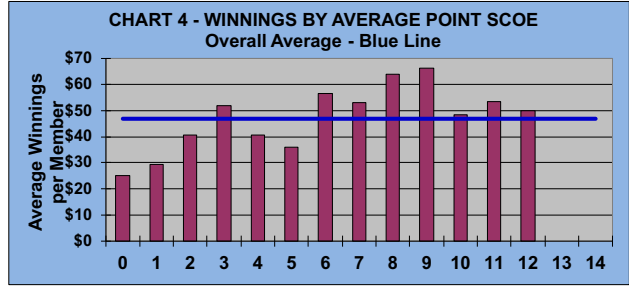

YOU MUST HOLE OUT

TO WIN A POINT

NO GIMMIES!!!

LEAGUE STATISTICS AFTER 18 ROUNDS OF PLAY

TABLE 1
2022 SEASON - RESULTS AFTER 18 ROUNDS OF PLAY

	Number of Players		Percent Winners	Percent Winners	\$ Allocated	\$ Won	\$ Won per Member	\$ Won per Winner	Max \$ Won	Over "Limit"	Percent Attendance
	Members (New)	Average									
Flight A	42 (0)	34	39	93%	\$1,872	\$2,140	\$51	\$55	\$150	1	80%
Flight B	42 (0)	33	38	90%	\$1,872	\$1,900	\$45	\$50	\$110	0	79%
Flight C	42 (5)	33	36	86%	\$1,872	\$1,980	\$47	\$55	\$130	1	79%
Flight D	42 (0)	29	39	93%	\$1,872	\$1,860	\$44	\$48	\$150	1	69%
Total	168 (5)	129	152	90%	\$7,488	\$7,880	\$47	\$52	\$150	3	77%

TABLE 2 **AVERAGE POINTS SCORED OVER QUOTA**

Running Average	Round 18
-0.94	-1.75

TABLE 3 **AVERAGE QUOTA**

Before Play	After Play
6.23	6.10

YOU MUST HOLE OUT

TO WIN A POINT

NO GIMMIES!!!

GOLD AND WHITE TEES COMPARISON AFTER 18 ROUNDS OF PLAY

TABLE 4
2022 SEASON - RESULTS AFTER 18 ROUNDS OF PLAY

	Number of Members Who Play From		\$ Won		\$ Won per Member		Number of Winners		Percent Winners		Max \$ Won	
	Gold Tees	White Tees	Gold Tees	White Tees	Gold Tees	White Tees	Gold Tees	White Tees	Gold Tees	White Tees	Gold Tees	White Tees
Flight A	30	12	\$1,560	\$580	\$52	\$48	27	12	90%	100%	\$150	\$120
Flight B	30	12	\$1,390	\$510	\$46	\$43	27	11	90%	92%	\$110	\$110
Flight C	26	16	\$1,270	\$710	\$49	\$44	24	12	92%	75%	\$110	\$130
Flight D	38	4	\$1,600	\$260	\$42	\$65	35	4	92%	100%	\$150	\$80
Total	124	44	\$5,820	\$2,060	\$47	\$47	113	39	91%	89%	\$150	\$130