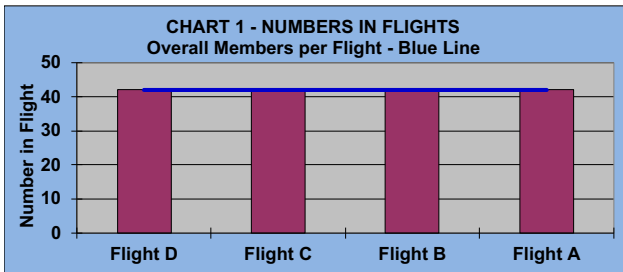

YOU MUST HOLE OUT

TO WIN A POINT

NO GIMMIES!!!

LEAGUE STATISTICS AFTER 18 ROUNDS OF PLAY

TABLE 1
2022 SEASON - RESULTS AFTER 18 ROUNDS OF PLAY

	Number of Players		Percent Winners	Percent Winners	\$ Allocated	\$ Won	\$ Won per Member	\$ Won per Winner	Max \$ Won	Over "Limit"	Percent Attendance
	Members (New)	Average									
Flight A	42 (0)	34	39	93%	\$1,872	\$2,140	\$51	\$55	\$150	1	80%
Flight B	42 (0)	33	38	90%	\$1,872	\$1,900	\$45	\$50	\$110	0	79%
Flight C	42 (5)	33	36	86%	\$1,872	\$1,980	\$47	\$55	\$130	1	79%
Flight D	42 (0)	29	39	93%	\$1,872	\$1,860	\$44	\$48	\$150	1	69%
Total	168 (5)	129	152	90%	\$7,488	\$7,880	\$47	\$52	\$150	3	77%

TABLE 2 **AVERAGE POINTS SCORED OVER QUOTA**

Running Average	Round 18
-0.94	-1.75

TABLE 3 **AVERAGE QUOTA**

Before Play	After Play
6.23	6.10

YOU MUST HOLE OUT

TO WIN A POINT

NO GIMMIES!!!

GOLD AND WHITE TEES COMPARISON AFTER 18 ROUNDS OF PLAY