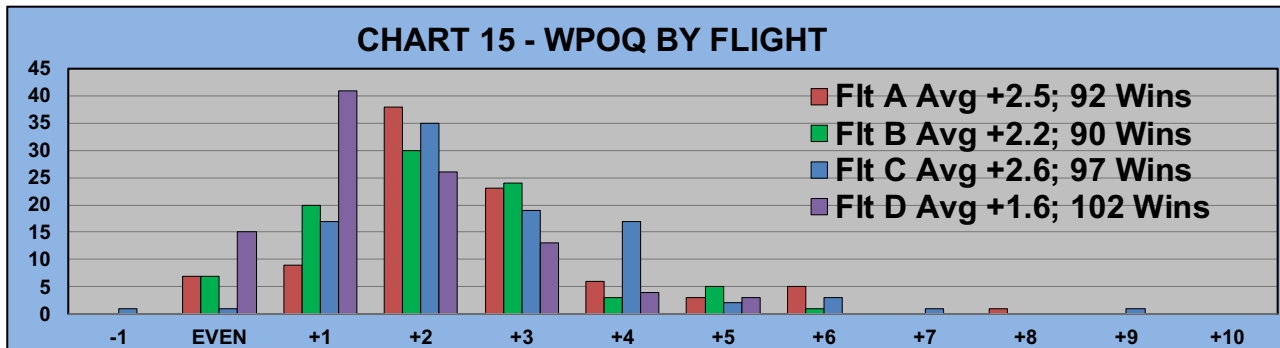

TABLE 2 **AVERAGE POINTS SCORED OVER QUOTA**

Running Average	Round 18
-0.94	-1.75

TABLE 3 **AVERAGE QUOTA**

Before Play	After Play
6.23	6.10

YOU MUST HOLE OUT

TO WIN A POINT

NO GIMMIES!!!

GOLD AND WHITE TEES COMPARISON AFTER 18 ROUNDS OF PLAY

TABLE 4
2022 SEASON - RESULTS AFTER 18 ROUNDS OF PLAY

	Number of Members Who Play From		\$ Won		\$ Won per Member		Number of Winners		Percent Winners		Max \$ Won	
	Gold Tees	White Tees	Gold Tees	White Tees	Gold Tees	White Tees	Gold Tees	White Tees	Gold Tees	White Tees	Gold Tees	White Tees
Flight A	30	12	\$1,560	\$580	\$52	\$48	27	12	90%	100%	\$150	\$120
Flight B	30	12	\$1,390	\$510	\$46	\$43	27	11	90%	92%	\$110	\$110
Flight C	26	16	\$1,270	\$710	\$49	\$44	24	12	92%	75%	\$110	\$130
Flight D	38	4	\$1,600	\$260	\$42	\$65	35	4	92%	100%	\$150	\$80
Total	124	44	\$5,820	\$2,060	\$47	\$47	113	39	91%	89%	\$150	\$130

TABLE 5
AVERAGE POINTS SCORED OVER QUOTA

Gold Tees	White Tees
-1.75	-1.77

TABLE 6
AVERAGE QUOTA

Gold Tees	White Tees
5.78	7.00

WINNING POINTS

OVER QUOTA (WPOQ)

AFTER 18 ROUNDS OF PLAY

WINNING POINTS OVER QUOTA (WPOQ)

AFTER 18 ROUNDS OF PLAY