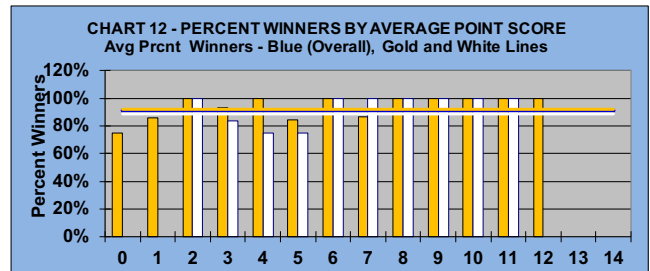

YOU MUST HOLE OUT

TO WIN A POINT

NO GIMMIES!!!

LEAGUE STATISTICS AFTER 19 ROUNDS OF PLAY

TABLE 1
2022 SEASON - RESULTS AFTER 19 ROUNDS OF PLAY

	Number of Players		Percent		\$ Allocated	\$ Won	\$ Won per Member	\$ Won per Winner	Max \$ Won	Over "Limit"	Percent Attendance
	Members (New)	Average	Winners	Winners							
Flight A	42 (0)	34	39	93%	\$2,152	\$2,280	\$54	\$58	\$150	2	80%
Flight B	42 (0)	33	38	90%	\$2,152	\$2,070	\$49	\$54	\$120	0	79%
Flight C	42 (5)	33	37	88%	\$2,152	\$2,100	\$50	\$57	\$130	1	80%
Flight D	42 (0)	29	39	93%	\$2,152	\$1,980	\$47	\$51	\$150	1	69%
Total	168 (5)	129	153	91%	\$8,607	\$8,430	\$50	\$55	\$150	4	77%

TABLE 2
AVERAGE POINTS SCORED OVER QUOTA

Running Average	Round 19
-0.95	-1.17

TABLE 3
AVERAGE QUOTA

Before Play	After Play
6.10	6.00

YOU MUST HOLE OUT

TO WIN A POINT

NO GIMMIES!!!

GOLD AND WHITE TEES COMPARISON AFTER 19 ROUNDS OF PLAY

TABLE 4
2022 SEASON - RESULTS AFTER 19 ROUNDS OF PLAY

	Number of Members Who Play From		\$ Won		\$ Won per Member		Number of Winners		Percent Winners		Max \$ Won	
	Gold Tees	White Tees	Gold Tees	White Tees	Gold Tees	White Tees	Gold Tees	White Tees	Gold Tees	White Tees	Gold Tees	White Tees
Flight A	30	12	\$1,670	\$610	\$56	\$51	27	12	90%	100%	\$150	\$130
Flight B	30	12	\$1,550	\$520	\$52	\$43	27	11	90%	92%	\$120	\$110
Flight C	26	16	\$1,330	\$770	\$51	\$48	25	12	96%	75%	\$120	\$130
Flight D	38	4	\$1,640	\$340	\$43	\$85	35	4	92%	100%	\$150	\$110
Total	124	44	\$6,190	\$2,240	\$50	\$51	114	39	92%	89%	\$150	\$130

TABLE 5
AVERAGE POINTS SCORED OVER QUOTA

Gold Tees	White Tees
-1.14	-1.24

TABLE 6
AVERAGE QUOTA

Gold Tees	White Tees
5.64	7.02

WINNING POINTS OVER QUOTA (WPOQ)

AFTER 19 ROUNDS OF PLAY

WINNING POINTS OVER QUOTA (WPOQ)