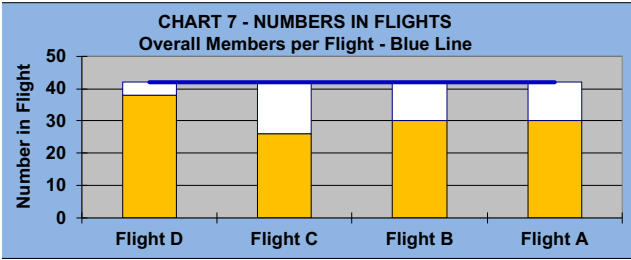

YOU MUST HOLE OUT

TO WIN A POINT

NO GIMMIES!!!

LEAGUE STATISTICS AFTER 19 ROUNDS OF PLAY

TABLE 1
2022 SEASON - RESULTS AFTER 19 ROUNDS OF PLAY

	Number of Players		Percent		\$ Allocated	\$ Won	\$ Won per Member	\$ Won per Winner	Max \$ Won	Over "Limit"	Percent Attendance
	Members (New)	Average	Winners	Winners							
Flight A	42 (0)	34	39	93%	\$2,152	\$2,280	\$54	\$58	\$150	2	80%
Flight B	42 (0)	33	38	90%	\$2,152	\$2,070	\$49	\$54	\$120	0	79%
Flight C	42 (5)	33	37	88%	\$2,152	\$2,100	\$50	\$57	\$130	1	80%
Flight D	42 (0)	29	39	93%	\$2,152	\$1,980	\$47	\$51	\$150	1	69%
Total	168 (5)	129	153	91%	\$8,607	\$8,430	\$50	\$55	\$150	4	77%

TABLE 2
AVERAGE POINTS SCORED OVER QUOTA

Running Average	Round 19
-0.95	-1.17

TABLE 3
AVERAGE QUOTA

Before Play	After Play
6.10	6.00

YOU MUST HOLE OUT

TO WIN A POINT

NO GIMMIES!!!

GOLD AND WHITE TEES COMPARISON AFTER 19 ROUNDS OF PLAY

TABLE 4
2022 SEASON - RESULTS AFTER 19 ROUNDS OF PLAY

	Number of Members Who Play From		\$ Won		\$ Won per Member		Number of Winners		Percent Winners		Max \$ Won	
	Gold Tees	White Tees	Gold Tees	White Tees	Gold Tees	White Tees	Gold Tees	White Tees	Gold Tees	White Tees	Gold Tees	White Tees
Flight A	30	12	\$1,670	\$610	\$56	\$51	27	12	90%	100%	\$150	\$130
Flight B	30	12	\$1,550	\$520	\$52	\$43	27	11	90%	92%	\$120	\$110
Flight C	26	16	\$1,330	\$770	\$51	\$48	25	12	96%	75%	\$120	\$130
Flight D	38	4	\$1,640	\$340	\$43	\$85	35	4	92%	100%	\$150	\$110
Total	124	44	\$6,190	\$2,240	\$50	\$51	114	39	92%	89%	\$150	\$130

TABLE 5
AVERAGE POINTS SCORED OVER QUOTA

Gold Tees	White Tees
-1.14	-1.24

TABLE 6
AVERAGE QUOTA

Gold Tees	White Tees
5.64	7.02

WINNING POINTS OVER QUOTA (WPOQ)

AFTER 19 ROUNDS OF PLAY

WINNING POINTS OVER QUOTA (WPOQ)