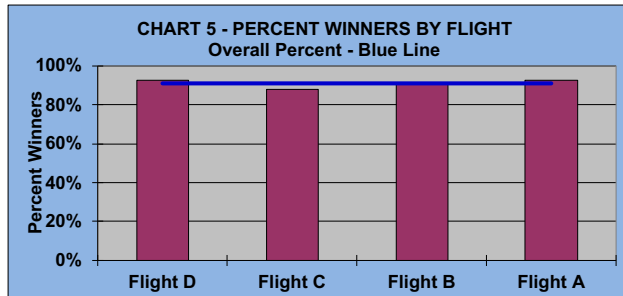

YOU MUST HOLE OUT

TO WIN A POINT

NO GIMMIES!!!

LEAGUE STATISTICS AFTER 19 ROUNDS OF PLAY

TABLE 1
2022 SEASON - RESULTS AFTER 19 ROUNDS OF PLAY

	Number of Players		Percent		\$ Allocated	\$ Won	\$ Won per Member	\$ Won per Winner	Max \$ Won	Over "Limit"	Percent Attendance
	Members (New)	Average	Winners	Winners							
Flight A	42 (0)	34	39	93%	\$2,152	\$2,280	\$54	\$58	\$150	2	80%
Flight B	42 (0)	33	38	90%	\$2,152	\$2,070	\$49	\$54	\$120	0	79%
Flight C	42 (5)	33	37	88%	\$2,152	\$2,100	\$50	\$57	\$130	1	80%
Flight D	42 (0)	29	39	93%	\$2,152	\$1,980	\$47	\$51	\$150	1	69%
Total	168 (5)	129	153	91%	\$8,607	\$8,430	\$50	\$55	\$150	4	77%

TABLE 2
AVERAGE POINTS SCORED OVER QUOTA

Running Average	Round 19
-0.95	-1.17

TABLE 3
AVERAGE QUOTA

Before Play	After Play
6.10	6.00

YOU MUST HOLE OUT

TO WIN A POINT

NO GIMMIES!!!

GOLD AND WHITE TEES COMPARISON AFTER 19 ROUNDS OF PLAY