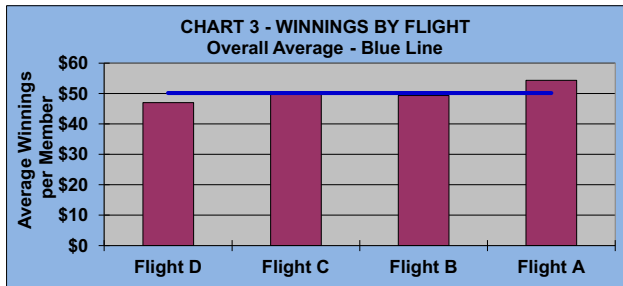

YOU MUST HOLE OUT

TO WIN A POINT

NO GIMMIES!!!

LEAGUE STATISTICS AFTER 19 ROUNDS OF PLAY

TABLE 1
2022 SEASON - RESULTS AFTER 19 ROUNDS OF PLAY

	Number of Players		Percent		\$ Allocated	\$ Won	\$ Won per Member	\$ Won per Winner	Max \$ Won	Over "Limit"	Percent Attendance
	Members (New)	Average	Winners	Winners							
Flight A	42 (0)	34	39	93%	\$2,152	\$2,280	\$54	\$58	\$150	2	80%
Flight B	42 (0)	33	38	90%	\$2,152	\$2,070	\$49	\$54	\$120	0	79%
Flight C	42 (5)	33	37	88%	\$2,152	\$2,100	\$50	\$57	\$130	1	80%
Flight D	42 (0)	29	39	93%	\$2,152	\$1,980	\$47	\$51	\$150	1	69%
Total	168 (5)	129	153	91%	\$8,607	\$8,430	\$50	\$55	\$150	4	77%

TABLE 2
AVERAGE POINTS SCORED OVER QUOTA

Running Average	Round 19
-0.95	-1.17

TABLE 3
AVERAGE QUOTA

Before Play	After Play
6.10	6.00

YOU MUST HOLE OUT

TO WIN A POINT

NO GIMMIES!!!

GOLD AND WHITE TEES COMPARISON AFTER 19 ROUNDS OF PLAY

TABLE 4
2022 SEASON - RESULTS AFTER 19 ROUNDS OF PLAY

	Number of Members Who Play From		\$ Won		\$ Won per Member		Number of Winners		Percent Winners		Max \$ Won	
	Gold Tees	White Tees	Gold Tees	White Tees	Gold Tees	White Tees	Gold Tees	White Tees	Gold Tees	White Tees	Gold Tees	White Tees
Flight A	30	12	\$1,670	\$610	\$56	\$51	27	12	90%	100%	\$150	\$130
Flight B	30	12	\$1,550	\$520	\$52	\$43	27	11	90%	92%	\$120	\$110
Flight C	26	16	\$1,330	\$770	\$51	\$48	25	12	96%	75%	\$120	\$130
Flight D	38	4	\$1,640	\$340	\$43	\$85	35	4	92%	100%	\$150	\$110
Total	124	44	\$6,190	\$2,240	\$50	\$51	114	39	92%	89%	\$150	\$130