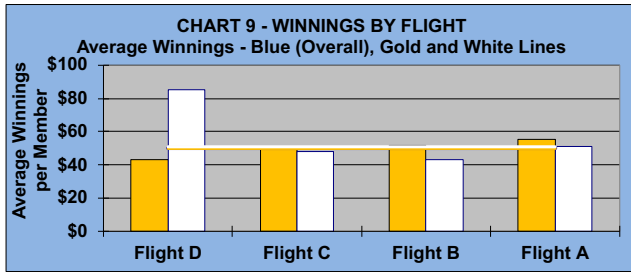

YOU MUST HOLE OUT

TO WIN A POINT

NO GIMMIES!!!

LEAGUE STATISTICS AFTER 19 ROUNDS OF PLAY

TABLE 1
2022 SEASON - RESULTS AFTER 19 ROUNDS OF PLAY

	Number of Players		Percent		\$ Allocated	\$ Won	\$ Won per Member	\$ Won per Winner	Max \$ Won	Over "Limit"	Percent Attendance
	Members (New)	Average	Winners	Winners							
Flight A	42 (0)	34	39	93%	\$2,152	\$2,280	\$54	\$58	\$150	2	80%
Flight B	42 (0)	33	38	90%	\$2,152	\$2,070	\$49	\$54	\$120	0	79%
Flight C	42 (5)	33	37	88%	\$2,152	\$2,100	\$50	\$57	\$130	1	80%
Flight D	42 (0)	29	39	93%	\$2,152	\$1,980	\$47	\$51	\$150	1	69%
Total	168 (5)	129	153	91%	\$8,607	\$8,430	\$50	\$55	\$150	4	77%

TABLE 2
AVERAGE POINTS SCORED OVER QUOTA

Running Average	Round 19
-0.95	-1.17

TABLE 3
AVERAGE QUOTA

Before Play	After Play
6.10	6.00

YOU MUST HOLE OUT

TO WIN A POINT

NO GIMMIES!!!

GOLD AND WHITE TEES COMPARISON AFTER 19 ROUNDS OF PLAY

TABLE 4
2022 SEASON - RESULTS AFTER 19 ROUNDS OF PLAY

	Number of Members Who Play From		\$ Won		\$ Won per Member		Number of Winners		Percent Winners		Max \$ Won	
	Gold Tees	White Tees	Gold Tees	White Tees	Gold Tees	White Tees	Gold Tees	White Tees	Gold Tees	White Tees	Gold Tees	White Tees
Flight A	30	12	\$1,670	\$610	\$56	\$51	27	12	90%	100%	\$150	\$130
Flight B	30	12	\$1,550	\$520	\$52	\$43	27	11	90%	92%	\$120	\$110
Flight C	26	16	\$1,330	\$770	\$51	\$48	25	12	96%	75%	\$120	\$130
Flight D	38	4	\$1,640	\$340	\$43	\$85	35	4	92%	100%	\$150	\$110
Total	124	44	\$6,190	\$2,240	\$50	\$51	114	39	92%	89%	\$150	\$130

TABLE 5
AVERAGE POINTS SCORED OVER QUOTA

Gold Tees	White Tees
-1.14	-1.24

TABLE 6
AVERAGE QUOTA

Gold Tees	White Tees
5.64	7.02

WINNING POINTS OVER QUOTA (WPOQ)

AFTER 19 ROUNDS OF PLAY

WINNING POINTS OVER QUOTA (WPOQ)