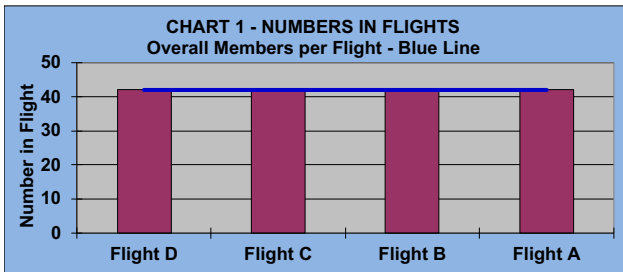

YOU MUST HOLE OUT

TO WIN A POINT

NO GIMMIES!!!

LEAGUE STATISTICS AFTER 19 ROUNDS OF PLAY

TABLE 1
2022 SEASON - RESULTS AFTER 19 ROUNDS OF PLAY

	Number of Players		Percent		\$ Allocated	\$ Won	\$ Won per Member	\$ Won per Winner	Max \$ Won	Over "Limit"	Percent Attendance
	Members (New)	Average	Winners	Winners							
Flight A	42 (0)	34	39	93%	\$2,152	\$2,280	\$54	\$58	\$150	2	80%
Flight B	42 (0)	33	38	90%	\$2,152	\$2,070	\$49	\$54	\$120	0	79%
Flight C	42 (5)	33	37	88%	\$2,152	\$2,100	\$50	\$57	\$130	1	80%
Flight D	42 (0)	29	39	93%	\$2,152	\$1,980	\$47	\$51	\$150	1	69%
Total	168 (5)	129	153	91%	\$8,607	\$8,430	\$50	\$55	\$150	4	77%

TABLE 2
AVERAGE POINTS SCORED OVER QUOTA

Running Average	Round 19
-0.95	-1.17

TABLE 3
AVERAGE QUOTA

Before Play	After Play
6.10	6.00

YOU MUST HOLE OUT

TO WIN A POINT

NO GIMMIES!!!

GOLD AND WHITE TEES COMPARISON AFTER 19 ROUNDS OF PLAY