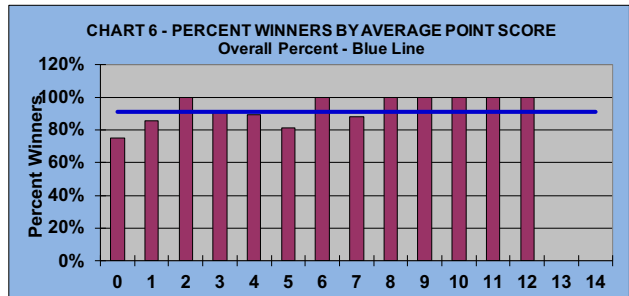

LEAGUE STATISTICS AFTER 19 ROUNDS OF PLAY

TABLE 1
2022 SEASON - RESULTS AFTER 19 ROUNDS OF PLAY

	Number of Players		Percent		$ Allocated	$ Won	$ Won per Member	$ Won per Winner	Max $ Won	Over "Limit"	Percent Attendance
	Members (New)	Average	Winners	Winners							
Flight A	42 (0)	34	39	93%	$2,152	$2,280	$54	$58	$150	2	80%
Flight B	42 (0)	33	38	90%	$2,152	$2,070	$49	$54	$120	0	79%
Flight C	42 (5)	33	37	88%	$2,152	$2,100	$50	$57	$130	1	80%
Flight D	42 (0)	29	39	93%	$2,152	$1,980	$47	$51	$150	1	69%
Total	168 (5)	129	153	91%	$8,607	$8,430	$50	$55	$150	4	77%

TABLE 2
AVERAGE POINTS SCORED OVER QUOTA

Running Average	Round 19
-0.95	-1.17

TABLE 3
AVERAGE QUOTA

Before Play	After Play
6.10	6.00