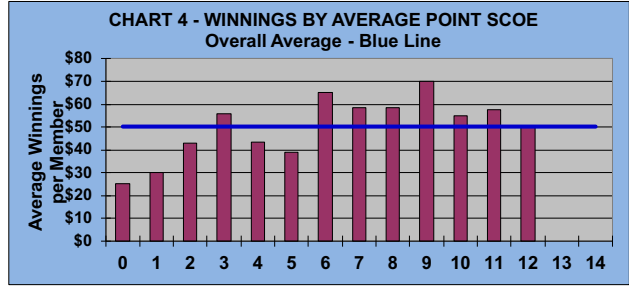

YOU MUST HOLE OUT

TO WIN A POINT

NO GIMMIES!!!

LEAGUE STATISTICS AFTER 19 ROUNDS OF PLAY

TABLE 1
2022 SEASON - RESULTS AFTER 19 ROUNDS OF PLAY

	Number of Players		Percent		\$ Allocated	\$ Won	\$ Won per Member	\$ Won per Winner	Max \$ Won	Over "Limit"	Percent Attendance
	Members (New)	Average	Winners	Winners							
Flight A	42 (0)	34	39	93%	\$2,152	\$2,280	\$54	\$58	\$150	2	80%
Flight B	42 (0)	33	38	90%	\$2,152	\$2,070	\$49	\$54	\$120	0	79%
Flight C	42 (5)	33	37	88%	\$2,152	\$2,100	\$50	\$57	\$130	1	80%
Flight D	42 (0)	29	39	93%	\$2,152	\$1,980	\$47	\$51	\$150	1	69%
Total	168 (5)	129	153	91%	\$8,607	\$8,430	\$50	\$55	\$150	4	77%

TABLE 2
AVERAGE POINTS SCORED OVER QUOTA

Running Average	Round 19
-0.95	-1.17

TABLE 3
AVERAGE QUOTA

Before Play	After Play
6.10	6.00

YOU MUST HOLE OUT

TO WIN A POINT

NO GIMMIES!!!

GOLD AND WHITE TEES COMPARISON AFTER 19 ROUNDS OF PLAY

TABLE 4
2022 SEASON - RESULTS AFTER 19 ROUNDS OF PLAY

	Number of Members Who Play From		\$ Won		\$ Won per Member		Number of Winners		Percent Winners		Max \$ Won	
	Gold Tees	White Tees	Gold Tees	White Tees	Gold Tees	White Tees	Gold Tees	White Tees	Gold Tees	White Tees	Gold Tees	White Tees
Flight A	30	12	\$1,670	\$610	\$56	\$51	27	12	90%	100%	\$150	\$130
Flight B	30	12	\$1,550	\$520	\$52	\$43	27	11	90%	92%	\$120	\$110
Flight C	26	16	\$1,330	\$770	\$51	\$48	25	12	96%	75%	\$120	\$130
Flight D	38	4	\$1,640	\$340	\$43	\$85	35	4	92%	100%	\$150	\$110
Total	124	44	\$6,190	\$2,240	\$50	\$51	114	39	92%	89%	\$150	\$130