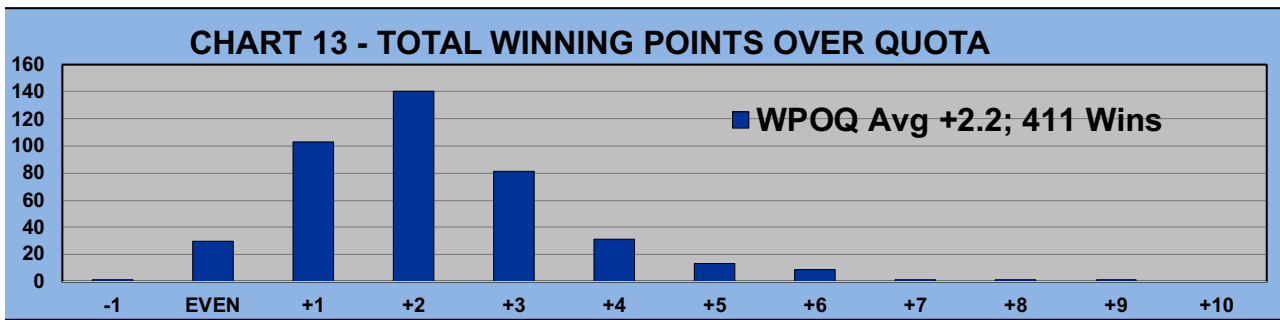

TABLE 4
2022 SEASON - RESULTS AFTER 19 ROUNDS OF PLAY

	Number of Members Who Play From		\$ Won		\$ Won per Member		Number of Winners		Percent Winners		Max \$ Won	
	Gold Tees	White Tees	Gold Tees	White Tees	Gold Tees	White Tees	Gold Tees	White Tees	Gold Tees	White Tees	Gold Tees	White Tees
Flight A	30	12	\$1,670	\$610	\$56	\$51	27	12	90%	100%	\$150	\$130
Flight B	30	12	\$1,550	\$520	\$52	\$43	27	11	90%	92%	\$120	\$110
Flight C	26	16	\$1,330	\$770	\$51	\$48	25	12	96%	75%	\$120	\$130
Flight D	38	4	\$1,640	\$340	\$43	\$85	35	4	92%	100%	\$150	\$110
Total	124	44	\$6,190	\$2,240	\$50	\$51	114	39	92%	89%	\$150	\$130

TABLE 5
AVERAGE POINTS SCORED OVER QUOTA

Gold Tees	White Tees
-1.14	-1.24

TABLE 6
AVERAGE QUOTA

Gold Tees	White Tees
5.64	7.02

WINNING POINTS OVER QUOTA (WPOQ)

AFTER 19 ROUNDS OF PLAY

WINNING POINTS OVER QUOTA (WPOQ)

AFTER 19 ROUNDS OF PLAY