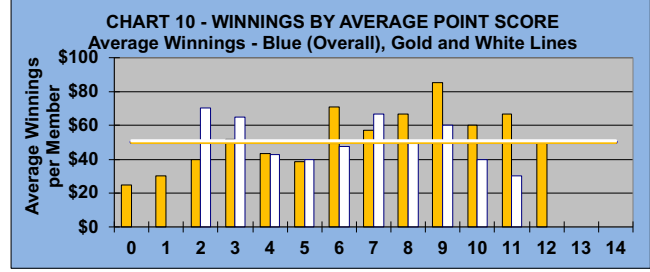

YOU MUST HOLE OUT

TO WIN A POINT

NO GIMMIES!!!

LEAGUE STATISTICS AFTER 19 ROUNDS OF PLAY

TABLE 1
2022 SEASON - RESULTS AFTER 19 ROUNDS OF PLAY

	Number of Players		Percent		\$ Allocated	\$ Won	\$ Won per Member	\$ Won per Winner	Max \$ Won	Over "Limit"	Percent Attendance
	Members (New)	Average	Winners	Winners							
Flight A	42 (0)	34	39	93%	\$2,152	\$2,280	\$54	\$58	\$150	2	80%
Flight B	42 (0)	33	38	90%	\$2,152	\$2,070	\$49	\$54	\$120	0	79%
Flight C	42 (5)	33	37	88%	\$2,152	\$2,100	\$50	\$57	\$130	1	80%
Flight D	42 (0)	29	39	93%	\$2,152	\$1,980	\$47	\$51	\$150	1	69%
Total	168 (5)	129	153	91%	\$8,607	\$8,430	\$50	\$55	\$150	4	77%

TABLE 2
AVERAGE POINTS SCORED OVER QUOTA

Running Average	Round 19
-0.95	-1.17

TABLE 3
AVERAGE QUOTA

Before Play	After Play
6.10	6.00

YOU MUST HOLE OUT

TO WIN A POINT

NO GIMMIES!!!

GOLD AND WHITE TEES COMPARISON AFTER 19 ROUNDS OF PLAY

TABLE 4
2022 SEASON - RESULTS AFTER 19 ROUNDS OF PLAY

	Number of Members Who Play From		\$ Won		\$ Won per Member		Number of Winners		Percent Winners		Max \$ Won	
	Gold Tees	White Tees	Gold Tees	White Tees	Gold Tees	White Tees	Gold Tees	White Tees	Gold Tees	White Tees	Gold Tees	White Tees
Flight A	30	12	\$1,670	\$610	\$56	\$51	27	12	90%	100%	\$150	\$130
Flight B	30	12	\$1,550	\$520	\$52	\$43	27	11	90%	92%	\$120	\$110
Flight C	26	16	\$1,330	\$770	\$51	\$48	25	12	96%	75%	\$120	\$130
Flight D	38	4	\$1,640	\$340	\$43	\$85	35	4	92%	100%	\$150	\$110
Total	124	44	\$6,190	\$2,240	\$50	\$51	114	39	92%	89%	\$150	\$130

TABLE 5
AVERAGE POINTS SCORED OVER QUOTA

Gold Tees	White Tees
-1.14	-1.24

TABLE 6
AVERAGE QUOTA

Gold Tees	White Tees
5.64	7.02

WINNING POINTS OVER QUOTA (WPOQ)

AFTER 19 ROUNDS OF PLAY

WINNING POINTS OVER QUOTA (WPOQ)