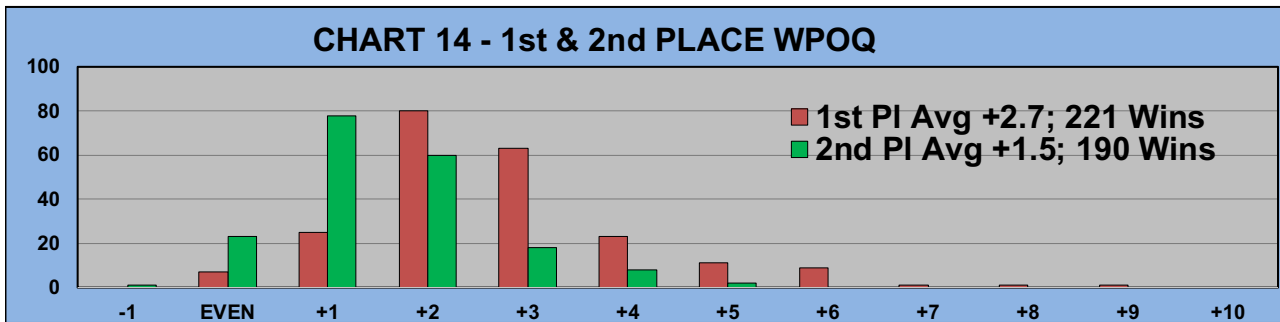

TABLE 4
2022 SEASON - RESULTS AFTER 19 ROUNDS OF PLAY

	Number of Members Who Play From		\$ Won		\$ Won per Member		Number of Winners		Percent Winners		Max \$ Won	
	Gold Tees	White Tees	Gold Tees	White Tees	Gold Tees	White Tees	Gold Tees	White Tees	Gold Tees	White Tees	Gold Tees	White Tees
Flight A	30	12	\$1,670	\$610	\$56	\$51	27	12	90%	100%	\$150	\$130
Flight B	30	12	\$1,550	\$520	\$52	\$43	27	11	90%	92%	\$120	\$110
Flight C	26	16	\$1,330	\$770	\$51	\$48	25	12	96%	75%	\$120	\$130
Flight D	38	4	\$1,640	\$340	\$43	\$85	35	4	92%	100%	\$150	\$110
Total	124	44	\$6,190	\$2,240	\$50	\$51	114	39	92%	89%	\$150	\$130

TABLE 5
AVERAGE POINTS SCORED OVER QUOTA

Gold Tees	White Tees
-1.14	-1.24

TABLE 6
AVERAGE QUOTA

Gold Tees	White Tees
5.64	7.02

WINNING POINTS OVER QUOTA (WPOQ)

AFTER 19 ROUNDS OF PLAY

WINNING POINTS OVER QUOTA (WPOQ)

AFTER 19 ROUNDS OF PLAY