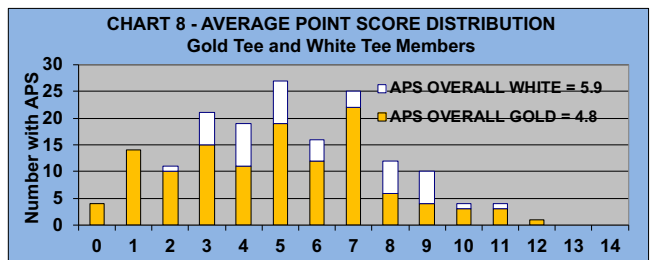

YOU MUST HOLE OUT

TO WIN A POINT

NO GIMMIES!!!

LEAGUE STATISTICS AFTER 19 ROUNDS OF PLAY

TABLE 1
2022 SEASON - RESULTS AFTER 19 ROUNDS OF PLAY

	Number of Players		Percent		\$ Allocated	\$ Won	\$ Won per Member	\$ Won per Winner	Max \$ Won	Over "Limit"	Percent Attendance
	Members (New)	Average	Winners	Winners							
Flight A	42 (0)	34	39	93%	\$2,152	\$2,280	\$54	\$58	\$150	2	80%
Flight B	42 (0)	33	38	90%	\$2,152	\$2,070	\$49	\$54	\$120	0	79%
Flight C	42 (5)	33	37	88%	\$2,152	\$2,100	\$50	\$57	\$130	1	80%
Flight D	42 (0)	29	39	93%	\$2,152	\$1,980	\$47	\$51	\$150	1	69%
Total	168 (5)	129	153	91%	\$8,607	\$8,430	\$50	\$55	\$150	4	77%

TABLE 2
AVERAGE POINTS SCORED OVER QUOTA

Running Average	Round 19
-0.95	-1.17

TABLE 3
AVERAGE QUOTA

Before Play	After Play
6.10	6.00

YOU MUST HOLE OUT

TO WIN A POINT

NO GIMMIES!!!

GOLD AND WHITE TEES COMPARISON AFTER 19 ROUNDS OF PLAY

TABLE 4
2022 SEASON - RESULTS AFTER 19 ROUNDS OF PLAY

	Number of Members Who Play From		\$ Won		\$ Won per Member		Number of Winners		Percent Winners		Max \$ Won	
	Gold Tees	White Tees	Gold Tees	White Tees	Gold Tees	White Tees	Gold Tees	White Tees	Gold Tees	White Tees	Gold Tees	White Tees
Flight A	30	12	\$1,670	\$610	\$56	\$51	27	12	90%	100%	\$150	\$130
Flight B	30	12	\$1,550	\$520	\$52	\$43	27	11	90%	92%	\$120	\$110
Flight C	26	16	\$1,330	\$770	\$51	\$48	25	12	96%	75%	\$120	\$130
Flight D	38	4	\$1,640	\$340	\$43	\$85	35	4	92%	100%	\$150	\$110
Total	124	44	\$6,190	\$2,240	\$50	\$51	114	39	92%	89%	\$150	\$130

TABLE 5
AVERAGE POINTS SCORED OVER QUOTA

Gold Tees	White Tees
-1.14	-1.24

TABLE 6
AVERAGE QUOTA

Gold Tees	White Tees
5.64	7.02

WINNING POINTS OVER QUOTA (WPOQ)

AFTER 19 ROUNDS OF PLAY

WINNING POINTS OVER QUOTA (WPOQ)