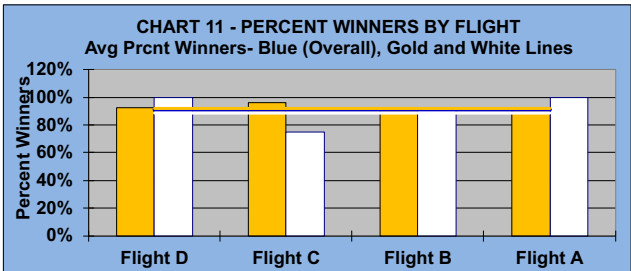

YOU MUST HOLE OUT

TO WIN A POINT

NO GIMMIES!!!

LEAGUE STATISTICS AFTER 19 ROUNDS OF PLAY

TABLE 1
2022 SEASON - RESULTS AFTER 19 ROUNDS OF PLAY

	Number of Players		Percent		\$ Allocated	\$ Won	\$ Won per Member	\$ Won per Winner	Max \$ Won	Over "Limit"	Percent Attendance
	Members (New)	Average	Winners	Winners							
Flight A	42 (0)	34	39	93%	\$2,152	\$2,280	\$54	\$58	\$150	2	80%
Flight B	42 (0)	33	38	90%	\$2,152	\$2,070	\$49	\$54	\$120	0	79%
Flight C	42 (5)	33	37	88%	\$2,152	\$2,100	\$50	\$57	\$130	1	80%
Flight D	42 (0)	29	39	93%	\$2,152	\$1,980	\$47	\$51	\$150	1	69%
Total	168 (5)	129	153	91%	\$8,607	\$8,430	\$50	\$55	\$150	4	77%

TABLE 2
AVERAGE POINTS SCORED OVER QUOTA

Running Average	Round 19
-0.95	-1.17

TABLE 3
AVERAGE QUOTA

Before Play	After Play
6.10	6.00

YOU MUST HOLE OUT

TO WIN A POINT

NO GIMMIES!!!

GOLD AND WHITE TEES COMPARISON AFTER 19 ROUNDS OF PLAY

TABLE 4
2022 SEASON - RESULTS AFTER 19 ROUNDS OF PLAY

	Number of Members Who Play From		\$ Won		\$ Won per Member		Number of Winners		Percent Winners		Max \$ Won	
	Gold Tees	White Tees	Gold Tees	White Tees	Gold Tees	White Tees	Gold Tees	White Tees	Gold Tees	White Tees	Gold Tees	White Tees
Flight A	30	12	\$1,670	\$610	\$56	\$51	27	12	90%	100%	\$150	\$130
Flight B	30	12	\$1,550	\$520	\$52	\$43	27	11	90%	92%	\$120	\$110
Flight C	26	16	\$1,330	\$770	\$51	\$48	25	12	96%	75%	\$120	\$130
Flight D	38	4	\$1,640	\$340	\$43	\$85	35	4	92%	100%	\$150	\$110
Total	124	44	\$6,190	\$2,240	\$50	\$51	114	39	92%	89%	\$150	\$130

TABLE 5
AVERAGE POINTS SCORED OVER QUOTA

Gold Tees	White Tees
-1.14	-1.24

TABLE 6
AVERAGE QUOTA

Gold Tees	White Tees
5.64	7.02

WINNING POINTS OVER QUOTA (WPOQ)

AFTER 19 ROUNDS OF PLAY

WINNING POINTS OVER QUOTA (WPOQ)