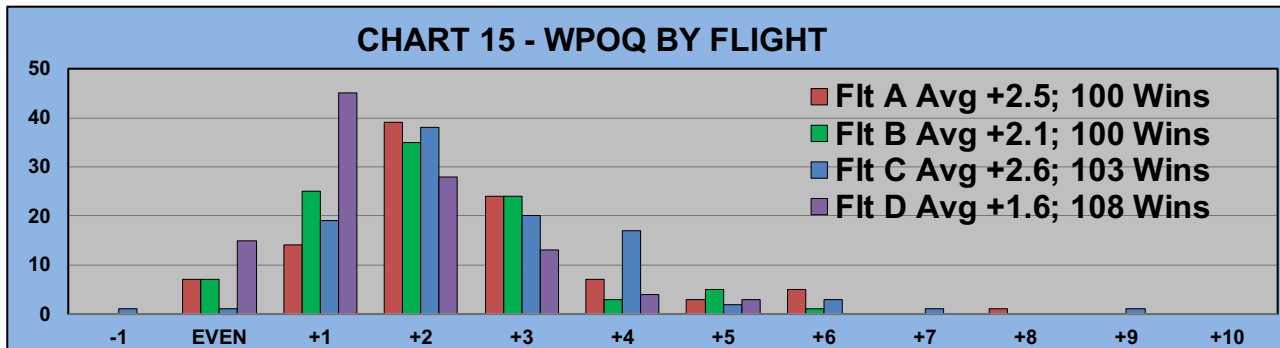

TABLE 4
2022 SEASON - RESULTS AFTER 19 ROUNDS OF PLAY

	Number of Members Who Play From		\$ Won		\$ Won per Member		Number of Winners		Percent Winners		Max \$ Won	
	Gold Tees	White Tees	Gold Tees	White Tees	Gold Tees	White Tees	Gold Tees	White Tees	Gold Tees	White Tees	Gold Tees	White Tees
Flight A	30	12	\$1,670	\$610	\$56	\$51	27	12	90%	100%	\$150	\$130
Flight B	30	12	\$1,550	\$520	\$52	\$43	27	11	90%	92%	\$120	\$110
Flight C	26	16	\$1,330	\$770	\$51	\$48	25	12	96%	75%	\$120	\$130
Flight D	38	4	\$1,640	\$340	\$43	\$85	35	4	92%	100%	\$150	\$110
Total	124	44	\$6,190	\$2,240	\$50	\$51	114	39	92%	89%	\$150	\$130

TABLE 5
AVERAGE POINTS SCORED OVER QUOTA

Gold Tees	White Tees
-1.14	-1.24

TABLE 6
AVERAGE QUOTA

Gold Tees	White Tees
5.64	7.02

WINNING POINTS OVER QUOTA (WPOQ)

AFTER 19 ROUNDS OF PLAY

WINNING POINTS OVER QUOTA (WPOQ)

AFTER 19 ROUNDS OF PLAY