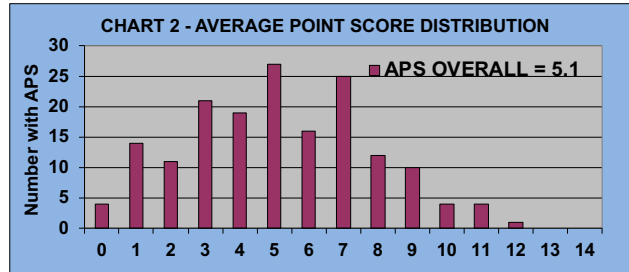

LEAGUE STATISTICS AFTER 19 ROUNDS OF PLAY

TABLE 1
2022 SEASON - RESULTS AFTER 19 ROUNDS OF PLAY

	Number of Players		Percent		$ Allocated	$ Won	$ Won per Member	$ Won per Winner	Max $ Won	Over "Limit"	Percent Attendance
	Members (New)	Average	Winners	Winners							
Flight A	42 (0)	34	39	93%	$2,152	$2,280	$54	$58	$150	2	80%
Flight B	42 (0)	33	38	90%	$2,152	$2,070	$49	$54	$120	0	79%
Flight C	42 (5)	33	37	88%	$2,152	$2,100	$50	$57	$130	1	80%
Flight D	42 (0)	29	39	93%	$2,152	$1,980	$47	$51	$150	1	69%
Total	168 (5)	129	153	91%	$8,607	$8,430	$50	$55	$150	4	77%

TABLE 2
AVERAGE POINTS SCORED OVER QUOTA

Running Average	Round 19
-0.95	-1.17

TABLE 3
AVERAGE QUOTA

Before Play	After Play
6.10	6.00