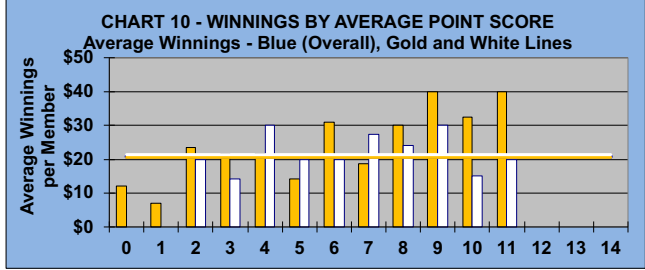

YOU MUST HOLE OUT

TO WIN A POINT

NO GIMMIES!!!

LEAGUE STATISTICS AFTER 8 ROUNDS OF PLAY

TABLE 1
2022 SEASON - RESULTS AFTER 8 ROUNDS OF PLAY

	Number of Players		Percent		\$	\$	\$ Won	\$ Won	Max	Over	Percent
	Members (New)	Average	Winners	Winners	Allocated	Won	per Member	per Winner	\$ Won	"Limit"	Attendance
Flight A	42 (0)	34	33	79%	\$832	\$1,000	\$24	\$30	\$60	0	81%
Flight B	42 (0)	34	29	69%	\$832	\$880	\$21	\$30	\$70	0	82%
Flight C	42 (5)	35	28	67%	\$832	\$880	\$21	\$31	\$80	0	82%
Flight D	42 (0)	30	28	67%	\$832	\$730	\$17	\$26	\$70	0	71%
Total	168 (5)	133	118	70%	\$3,328	\$3,490	\$21	\$30	\$80	0	79%

TABLE 2
AVERAGE POINTS SCORED OVER QUOTA

Running Average	Round 8
-1.09	-0.69

TABLE 3
AVERAGE QUOTA

Before Play	After Play
5.90	5.89

YOU MUST HOLE OUT

TO WIN A POINT

NO GIMMIES!!!

GOLD AND WHITE TEES COMPARISON AFTER 8 ROUNDS OF PLAY

TABLE 4
2022 SEASON - RESULTS AFTER 8 ROUNDS OF PLAY

	Number of Members Who Play From		\$ Won		\$ Won per Member		Number of Winners		Percent Winners		Max \$ Won	
	Gold Tees	White Tees	Gold Tees	White Tees	Gold Tees	White Tees	Gold Tees	White Tees	Gold Tees	White Tees	Gold Tees	White Tees
Flight A	30	12	\$730	\$270	\$24	\$23	23	10	77%	83%	\$60	\$50
Flight B	30	12	\$620	\$260	\$21	\$22	21	8	70%	67%	\$60	\$70
Flight C	26	16	\$550	\$330	\$21	\$21	18	10	69%	63%	\$80	\$60
Flight D	38	4	\$650	\$80	\$17	\$20	25	3	66%	75%	\$70	\$40
Total	124	44	\$2,550	\$940	\$21	\$21	87	31	70%	70%	\$80	\$70

TABLE 5
AVERAGE POINTS SCORED OVER QUOTA

Gold Tees	White Tees
-0.64	-0.83

TABLE 6
AVERAGE QUOTA

Gold Tees	White Tees
5.63	6.64

WINNING POINTS OVER QUOTA (WPOQ)

AFTER 8 ROUNDS OF PLAY

WINNING POINTS OVER QUOTA (WPOQ)