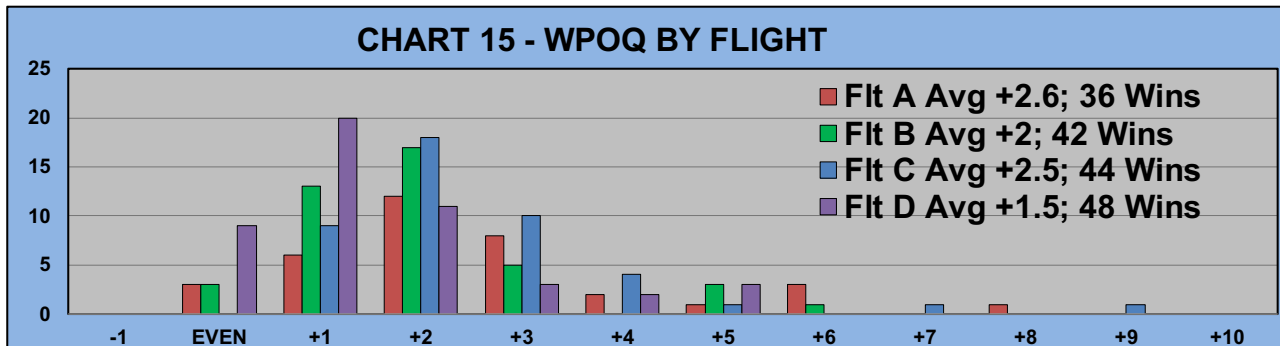

TABLE 4
2022 SEASON - RESULTS AFTER 8 ROUNDS OF PLAY

	Number of Members Who Play From		\$ Won		\$ Won per Member		Number of Winners		Percent Winners		Max \$ Won	
	Gold Tees	White Tees	Gold Tees	White Tees	Gold Tees	White Tees	Gold Tees	White Tees	Gold Tees	White Tees	Gold Tees	White Tees
Flight A	30	12	\$730	\$270	\$24	\$23	23	10	77%	83%	\$60	\$50
Flight B	30	12	\$620	\$260	\$21	\$22	21	8	70%	67%	\$60	\$70
Flight C	26	16	\$550	\$330	\$21	\$21	18	10	69%	63%	\$80	\$60
Flight D	38	4	\$650	\$80	\$17	\$20	25	3	66%	75%	\$70	\$40
Total	124	44	\$2,550	\$940	\$21	\$21	87	31	70%	70%	\$80	\$70

TABLE 5
AVERAGE POINTS SCORED OVER QUOTA

Gold Tees	White Tees
-0.64	-0.83

TABLE 6
AVERAGE QUOTA

Gold Tees	White Tees
5.63	6.64

WINNING POINTS OVER QUOTA (WPOQ)

AFTER 8 ROUNDS OF PLAY

WINNING POINTS OVER QUOTA (WPOQ)

AFTER 8 ROUNDS OF PLAY