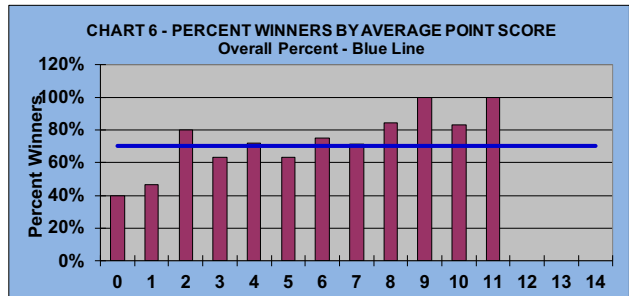

YOU MUST HOLE OUT

TO WIN A POINT

NO GIMMIES!!!

LEAGUE STATISTICS AFTER 8 ROUNDS OF PLAY

TABLE 1
2022 SEASON - RESULTS AFTER 8 ROUNDS OF PLAY

	Number of Players		Percent		\$	\$	\$ Won	\$ Won	Max	Over	Percent
	Members (New)	Average	Winners	Winners	Allocated	Won	per Member	per Winner	\$ Won	"Limit"	Attendance
Flight A	42 (0)	34	33	79%	\$832	\$1,000	\$24	\$30	\$60	0	81%
Flight B	42 (0)	34	29	69%	\$832	\$880	\$21	\$30	\$70	0	82%
Flight C	42 (5)	35	28	67%	\$832	\$880	\$21	\$31	\$80	0	82%
Flight D	42 (0)	30	28	67%	\$832	\$730	\$17	\$26	\$70	0	71%
Total	168 (5)	133	118	70%	\$3,328	\$3,490	\$21	\$30	\$80	0	79%

TABLE 2
AVERAGE POINTS SCORED OVER QUOTA

Running Average	Round 8
-1.09	-0.69

TABLE 3
AVERAGE QUOTA

Before Play	After Play
5.90	5.89

YOU MUST HOLE OUT

TO WIN A POINT

NO GIMMIES!!!

GOLD AND WHITE TEES COMPARISON AFTER 8 ROUNDS OF PLAY