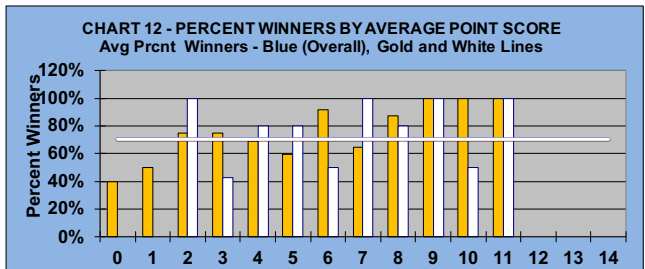

YOU MUST HOLE OUT

TO WIN A POINT

NO GIMMIES!!!

LEAGUE STATISTICS AFTER 8 ROUNDS OF PLAY

TABLE 1
2022 SEASON - RESULTS AFTER 8 ROUNDS OF PLAY

	Number of Players		Percent		\$	\$	\$ Won	\$ Won	Max	Over	Percent
	Members (New)	Average	Winners	Winners	Allocated	Won	per Member	per Winner	\$ Won	"Limit"	Attendance
Flight A	42 (0)	34	33	79%	\$832	\$1,000	\$24	\$30	\$60	0	81%
Flight B	42 (0)	34	29	69%	\$832	\$880	\$21	\$30	\$70	0	82%
Flight C	42 (5)	35	28	67%	\$832	\$880	\$21	\$31	\$80	0	82%
Flight D	42 (0)	30	28	67%	\$832	\$730	\$17	\$26	\$70	0	71%
Total	168 (5)	133	118	70%	\$3,328	\$3,490	\$21	\$30	\$80	0	79%

TABLE 2
AVERAGE POINTS SCORED OVER QUOTA

Running Average	Round 8
-1.09	-0.69

TABLE 3
AVERAGE QUOTA

Before Play	After Play
5.90	5.89

YOU MUST HOLE OUT

TO WIN A POINT

NO GIMMIES!!!

GOLD AND WHITE TEES COMPARISON AFTER 8 ROUNDS OF PLAY

TABLE 4
2022 SEASON - RESULTS AFTER 8 ROUNDS OF PLAY

	Number of Members Who Play From		\$ Won		\$ Won per Member		Number of Winners		Percent Winners		Max \$ Won	
	Gold Tees	White Tees	Gold Tees	White Tees	Gold Tees	White Tees	Gold Tees	White Tees	Gold Tees	White Tees	Gold Tees	White Tees
Flight A	30	12	\$730	\$270	\$24	\$23	23	10	77%	83%	\$60	\$50
Flight B	30	12	\$620	\$260	\$21	\$22	21	8	70%	67%	\$60	\$70
Flight C	26	16	\$550	\$330	\$21	\$21	18	10	69%	63%	\$80	\$60
Flight D	38	4	\$650	\$80	\$17	\$20	25	3	66%	75%	\$70	\$40
Total	124	44	\$2,550	\$940	\$21	\$21	87	31	70%	70%	\$80	\$70

TABLE 5
AVERAGE POINTS SCORED OVER QUOTA

Gold Tees	White Tees
-0.64	-0.83

TABLE 6
AVERAGE QUOTA

Gold Tees	White Tees
5.63	6.64

WINNING POINTS OVER QUOTA (WPOQ)

AFTER 8 ROUNDS OF PLAY

WINNING POINTS OVER QUOTA (WPOQ)