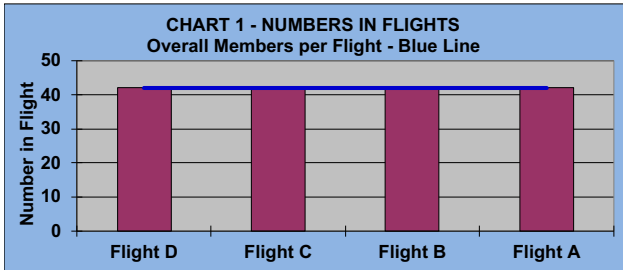

YOU MUST HOLE OUT

TO WIN A POINT

NO GIMMIES!!!

LEAGUE STATISTICS AFTER 8 ROUNDS OF PLAY

TABLE 1
2022 SEASON - RESULTS AFTER 8 ROUNDS OF PLAY

	Number of Players		Percent		\$	\$	\$ Won	\$ Won	Max	Over	Percent
	Members (New)	Average	Winners	Winners	Allocated	Won	per Member	per Winner	\$ Won	"Limit"	Attendance
Flight A	42 (0)	34	33	79%	\$832	\$1,000	\$24	\$30	\$60	0	81%
Flight B	42 (0)	34	29	69%	\$832	\$880	\$21	\$30	\$70	0	82%
Flight C	42 (5)	35	28	67%	\$832	\$880	\$21	\$31	\$80	0	82%
Flight D	42 (0)	30	28	67%	\$832	\$730	\$17	\$26	\$70	0	71%
Total	168 (5)	133	118	70%	\$3,328	\$3,490	\$21	\$30	\$80	0	79%

TABLE 2
AVERAGE POINTS SCORED OVER QUOTA

Running Average	Round 8
-1.09	-0.69

TABLE 3
AVERAGE QUOTA

Before Play	After Play
5.90	5.89

YOU MUST HOLE OUT

TO WIN A POINT

NO GIMMIES!!!

GOLD AND WHITE TEES COMPARISON AFTER 8 ROUNDS OF PLAY