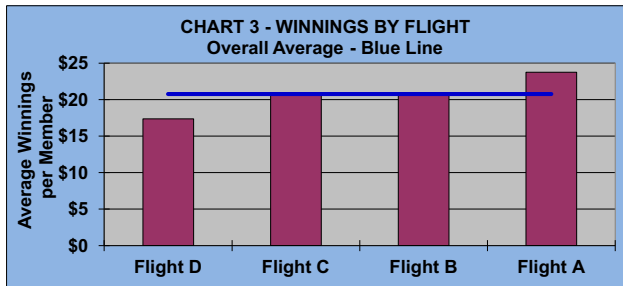

YOU MUST HOLE OUT

TO WIN A POINT

NO GIMMIES!!!

LEAGUE STATISTICS AFTER 8 ROUNDS OF PLAY

TABLE 1
2022 SEASON - RESULTS AFTER 8 ROUNDS OF PLAY

	Number of Players		Percent		\$	\$	\$ Won	\$ Won	Max	Over	Percent
	Members (New)	Average	Winners	Winners	Allocated	Won	per Member	per Winner	\$ Won	"Limit"	Attendance
Flight A	42 (0)	34	33	79%	\$832	\$1,000	\$24	\$30	\$60	0	81%
Flight B	42 (0)	34	29	69%	\$832	\$880	\$21	\$30	\$70	0	82%
Flight C	42 (5)	35	28	67%	\$832	\$880	\$21	\$31	\$80	0	82%
Flight D	42 (0)	30	28	67%	\$832	\$730	\$17	\$26	\$70	0	71%
Total	168 (5)	133	118	70%	\$3,328	\$3,490	\$21	\$30	\$80	0	79%

TABLE 2
AVERAGE POINTS SCORED OVER QUOTA

Running Average	Round 8
-1.09	-0.69

TABLE 3
AVERAGE QUOTA

Before Play	After Play
5.90	5.89

YOU MUST HOLE OUT

TO WIN A POINT

NO GIMMIES!!!

GOLD AND WHITE TEES COMPARISON AFTER 8 ROUNDS OF PLAY