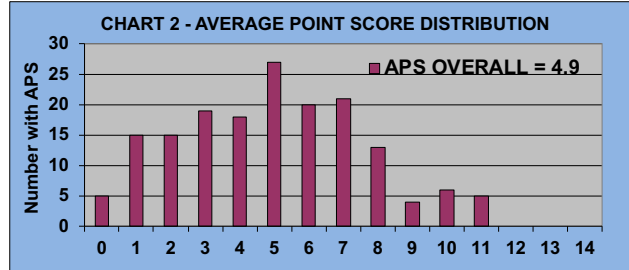

YOU MUST HOLE OUT

TO WIN A POINT

NO GIMMIES!!!

LEAGUE STATISTICS AFTER 8 ROUNDS OF PLAY

TABLE 1
2022 SEASON - RESULTS AFTER 8 ROUNDS OF PLAY

	Number of Players		Percent		\$	\$	\$ Won	\$ Won	Max	Over	Percent
	Members (New)	Average	Winners	Winners	Allocated	Won	per Member	per Winner	\$ Won	"Limit"	Attendance
Flight A	42 (0)	34	33	79%	\$832	\$1,000	\$24	\$30	\$60	0	81%
Flight B	42 (0)	34	29	69%	\$832	\$880	\$21	\$30	\$70	0	82%
Flight C	42 (5)	35	28	67%	\$832	\$880	\$21	\$31	\$80	0	82%
Flight D	42 (0)	30	28	67%	\$832	\$730	\$17	\$26	\$70	0	71%
Total	168 (5)	133	118	70%	\$3,328	\$3,490	\$21	\$30	\$80	0	79%

TABLE 2
AVERAGE POINTS SCORED OVER QUOTA

Running Average	Round 8
-1.09	-0.69

TABLE 3
AVERAGE QUOTA

Before Play	After Play
5.90	5.89

YOU MUST HOLE OUT

TO WIN A POINT

NO GIMMIES!!!

GOLD AND WHITE TEES COMPARISON AFTER 8 ROUNDS OF PLAY