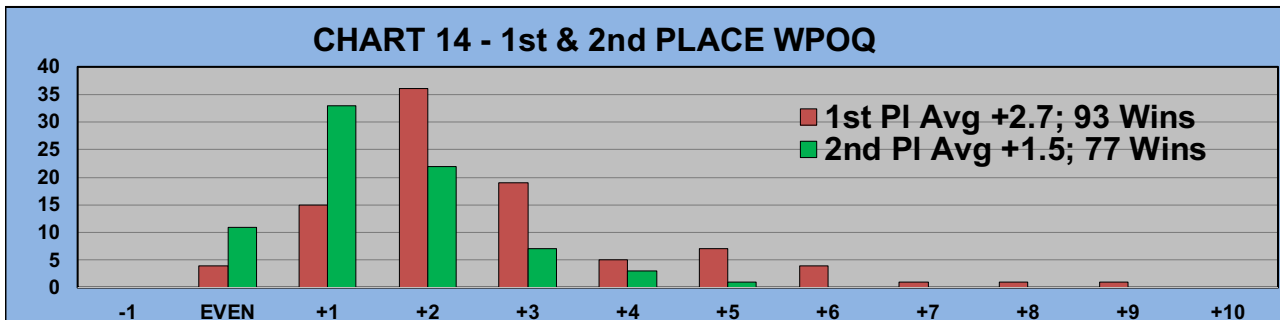

TABLE 4
2022 SEASON - RESULTS AFTER 8 ROUNDS OF PLAY

	Number of Members Who Play From		\$ Won		\$ Won per Member		Number of Winners		Percent Winners		Max \$ Won	
	Gold Tees	White Tees	Gold Tees	White Tees	Gold Tees	White Tees	Gold Tees	White Tees	Gold Tees	White Tees	Gold Tees	White Tees
Flight A	30	12	\$730	\$270	\$24	\$23	23	10	77%	83%	\$60	\$50
Flight B	30	12	\$620	\$260	\$21	\$22	21	8	70%	67%	\$60	\$70
Flight C	26	16	\$550	\$330	\$21	\$21	18	10	69%	63%	\$80	\$60
Flight D	38	4	\$650	\$80	\$17	\$20	25	3	66%	75%	\$70	\$40
Total	124	44	\$2,550	\$940	\$21	\$21	87	31	70%	70%	\$80	\$70

TABLE 5
AVERAGE POINTS SCORED OVER QUOTA

Gold Tees	White Tees
-0.64	-0.83

TABLE 6
AVERAGE QUOTA

Gold Tees	White Tees
5.63	6.64

WINNING POINTS OVER QUOTA (WPOQ)

AFTER 8 ROUNDS OF PLAY

WINNING POINTS OVER QUOTA (WPOQ)