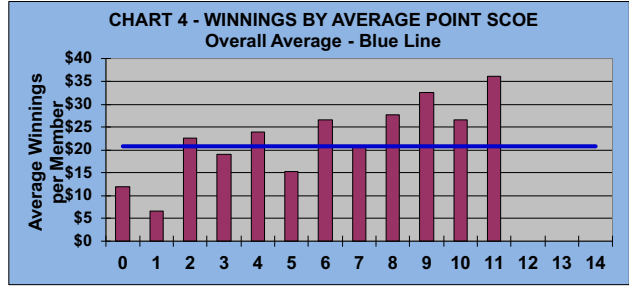

YOU MUST HOLE OUT

TO WIN A POINT

NO GIMMIES!!!

LEAGUE STATISTICS AFTER 8 ROUNDS OF PLAY

TABLE 1
2022 SEASON - RESULTS AFTER 8 ROUNDS OF PLAY

	Number of Players		Percent		\$	\$	\$ Won	\$ Won	Max	Over	Percent
	Members (New)	Average	Winners	Winners	Allocated	Won	per Member	per Winner	\$ Won	"Limit"	Attendance
Flight A	42 (0)	34	33	79%	\$832	\$1,000	\$24	\$30	\$60	0	81%
Flight B	42 (0)	34	29	69%	\$832	\$880	\$21	\$30	\$70	0	82%
Flight C	42 (5)	35	28	67%	\$832	\$880	\$21	\$31	\$80	0	82%
Flight D	42 (0)	30	28	67%	\$832	\$730	\$17	\$26	\$70	0	71%
Total	168 (5)	133	118	70%	\$3,328	\$3,490	\$21	\$30	\$80	0	79%

TABLE 2
AVERAGE POINTS SCORED OVER QUOTA

Running Average	Round 8
-1.09	-0.69

TABLE 3
AVERAGE QUOTA

Before Play	After Play
5.90	5.89

YOU MUST HOLE OUT

TO WIN A POINT

NO GIMMIES!!!

GOLD AND WHITE TEES COMPARISON AFTER 8 ROUNDS OF PLAY