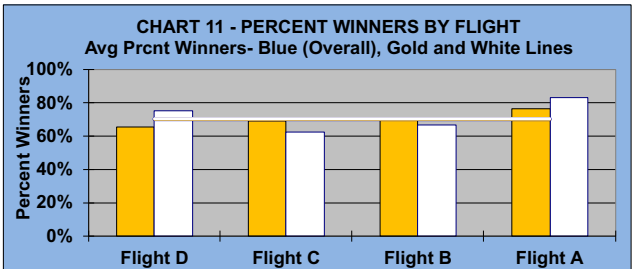

YOU MUST HOLE OUT

TO WIN A POINT

NO GIMMIES!!!

LEAGUE STATISTICS AFTER 8 ROUNDS OF PLAY

TABLE 1
2022 SEASON - RESULTS AFTER 8 ROUNDS OF PLAY

	Number of Players		Percent		\$	\$	\$ Won	\$ Won	Max	Over	Percent
	Members (New)	Average	Winners	Winners	Allocated	Won	per Member	per Winner	\$ Won	"Limit"	Attendance
Flight A	42 (0)	34	33	79%	\$832	\$1,000	\$24	\$30	\$60	0	81%
Flight B	42 (0)	34	29	69%	\$832	\$880	\$21	\$30	\$70	0	82%
Flight C	42 (5)	35	28	67%	\$832	\$880	\$21	\$31	\$80	0	82%
Flight D	42 (0)	30	28	67%	\$832	\$730	\$17	\$26	\$70	0	71%
Total	168 (5)	133	118	70%	\$3,328	\$3,490	\$21	\$30	\$80	0	79%

TABLE 2
AVERAGE POINTS SCORED OVER QUOTA

Running Average	Round 8
-1.09	-0.69

TABLE 3
AVERAGE QUOTA

Before Play	After Play
5.90	5.89

YOU MUST HOLE OUT

TO WIN A POINT

NO GIMMIES!!!

GOLD AND WHITE TEES COMPARISON AFTER 8 ROUNDS OF PLAY

TABLE 4
2022 SEASON - RESULTS AFTER 8 ROUNDS OF PLAY

	Number of Members Who Play From		\$ Won		\$ Won per Member		Number of Winners		Percent Winners		Max \$ Won	
	Gold Tees	White Tees	Gold Tees	White Tees	Gold Tees	White Tees	Gold Tees	White Tees	Gold Tees	White Tees	Gold Tees	White Tees
Flight A	30	12	\$730	\$270	\$24	\$23	23	10	77%	83%	\$60	\$50
Flight B	30	12	\$620	\$260	\$21	\$22	21	8	70%	67%	\$60	\$70
Flight C	26	16	\$550	\$330	\$21	\$21	18	10	69%	63%	\$80	\$60
Flight D	38	4	\$650	\$80	\$17	\$20	25	3	66%	75%	\$70	\$40
Total	124	44	\$2,550	\$940	\$21	\$21	87	31	70%	70%	\$80	\$70

TABLE 5
AVERAGE POINTS SCORED OVER QUOTA

Gold Tees	White Tees
-0.64	-0.83

TABLE 6
AVERAGE QUOTA

Gold Tees	White Tees
5.63	6.64

WINNING POINTS OVER QUOTA (WPOQ)

AFTER 8 ROUNDS OF PLAY

WINNING POINTS OVER QUOTA (WPOQ)