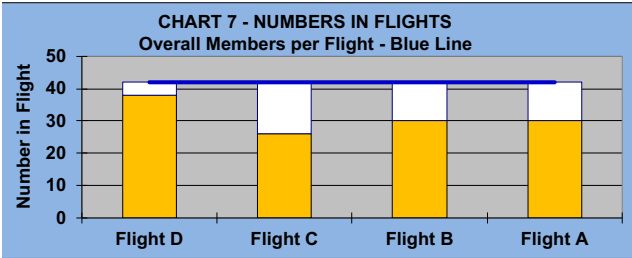

YOU MUST HOLE OUT

TO WIN A POINT

NO GIMMIES!!!

LEAGUE STATISTICS AFTER 8 ROUNDS OF PLAY

TABLE 1
2022 SEASON - RESULTS AFTER 8 ROUNDS OF PLAY

	Number of Players		Percent		\$	\$	\$ Won	\$ Won	Max	Over	Percent
	Members (New)	Average	Winners	Winners	Allocated	Won	per Member	per Winner	\$ Won	"Limit"	Attendance
Flight A	42 (0)	34	33	79%	\$832	\$1,000	\$24	\$30	\$60	0	81%
Flight B	42 (0)	34	29	69%	\$832	\$880	\$21	\$30	\$70	0	82%
Flight C	42 (5)	35	28	67%	\$832	\$880	\$21	\$31	\$80	0	82%
Flight D	42 (0)	30	28	67%	\$832	\$730	\$17	\$26	\$70	0	71%
Total	168 (5)	133	118	70%	\$3,328	\$3,490	\$21	\$30	\$80	0	79%

TABLE 2
AVERAGE POINTS SCORED OVER QUOTA

Running Average	Round 8
-1.09	-0.69

TABLE 3
AVERAGE QUOTA

Before Play	After Play
5.90	5.89

YOU MUST HOLE OUT

TO WIN A POINT

NO GIMMIES!!!

GOLD AND WHITE TEES COMPARISON AFTER 8 ROUNDS OF PLAY

TABLE 4
2022 SEASON - RESULTS AFTER 8 ROUNDS OF PLAY

	Number of Members Who Play From		\$ Won		\$ Won per Member		Number of Winners		Percent Winners		Max \$ Won	
	Gold Tees	White Tees	Gold Tees	White Tees	Gold Tees	White Tees	Gold Tees	White Tees	Gold Tees	White Tees	Gold Tees	White Tees
Flight A	30	12	\$730	\$270	\$24	\$23	23	10	77%	83%	\$60	\$50
Flight B	30	12	\$620	\$260	\$21	\$22	21	8	70%	67%	\$60	\$70
Flight C	26	16	\$550	\$330	\$21	\$21	18	10	69%	63%	\$80	\$60
Flight D	38	4	\$650	\$80	\$17	\$20	25	3	66%	75%	\$70	\$40
Total	124	44	\$2,550	\$940	\$21	\$21	87	31	70%	70%	\$80	\$70

TABLE 5
AVERAGE POINTS SCORED OVER QUOTA

Gold Tees	White Tees
-0.64	-0.83

TABLE 6
AVERAGE QUOTA

Gold Tees	White Tees
5.63	6.64

WINNING POINTS OVER QUOTA (WPOQ)

AFTER 8 ROUNDS OF PLAY

WINNING POINTS OVER QUOTA (WPOQ)