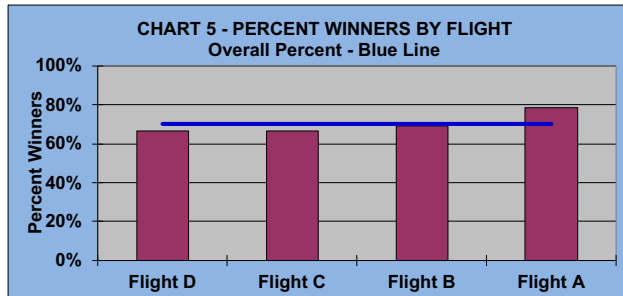

YOU MUST HOLE OUT

TO WIN A POINT

NO GIMMIES!!!

LEAGUE STATISTICS AFTER 8 ROUNDS OF PLAY

TABLE 1
2022 SEASON - RESULTS AFTER 8 ROUNDS OF PLAY

	Number of Players		Percent		\$	\$	\$ Won	\$ Won	Max	Over	Percent
	Members (New)	Average	Winners	Winners	Allocated	Won	per Member	per Winner	\$ Won	"Limit"	Attendance
Flight A	42 (0)	34	33	79%	\$832	\$1,000	\$24	\$30	\$60	0	81%
Flight B	42 (0)	34	29	69%	\$832	\$880	\$21	\$30	\$70	0	82%
Flight C	42 (5)	35	28	67%	\$832	\$880	\$21	\$31	\$80	0	82%
Flight D	42 (0)	30	28	67%	\$832	\$730	\$17	\$26	\$70	0	71%
Total	168 (5)	133	118	70%	\$3,328	\$3,490	\$21	\$30	\$80	0	79%

TABLE 2
AVERAGE POINTS SCORED OVER QUOTA

Running Average	Round 8
-1.09	-0.69

TABLE 3
AVERAGE QUOTA

Before Play	After Play
5.90	5.89

YOU MUST HOLE OUT

TO WIN A POINT

NO GIMMIES!!!

GOLD AND WHITE TEES COMPARISON AFTER 8 ROUNDS OF PLAY