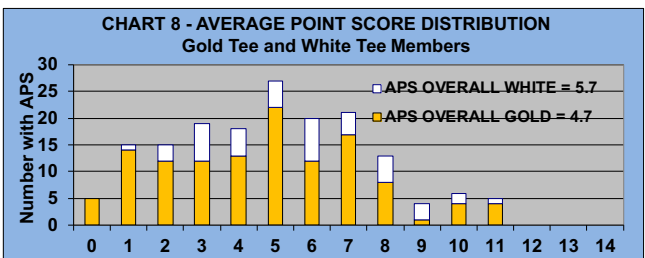

YOU MUST HOLE OUT

TO WIN A POINT

NO GIMMIES!!!

LEAGUE STATISTICS AFTER 8 ROUNDS OF PLAY

TABLE 1
2022 SEASON - RESULTS AFTER 8 ROUNDS OF PLAY

	Number of Players		Percent		\$	\$	\$ Won	\$ Won	Max	Over	Percent
	Members (New)	Average	Winners	Winners	Allocated	Won	per Member	per Winner	\$ Won	"Limit"	Attendance
Flight A	42 (0)	34	33	79%	\$832	\$1,000	\$24	\$30	\$60	0	81%
Flight B	42 (0)	34	29	69%	\$832	\$880	\$21	\$30	\$70	0	82%
Flight C	42 (5)	35	28	67%	\$832	\$880	\$21	\$31	\$80	0	82%
Flight D	42 (0)	30	28	67%	\$832	\$730	\$17	\$26	\$70	0	71%
Total	168 (5)	133	118	70%	\$3,328	\$3,490	\$21	\$30	\$80	0	79%

TABLE 2
AVERAGE POINTS SCORED OVER QUOTA

Running Average	Round 8
-1.09	-0.69

TABLE 3
AVERAGE QUOTA

Before Play	After Play
5.90	5.89

YOU MUST HOLE OUT

TO WIN A POINT

NO GIMMIES!!!

GOLD AND WHITE TEES COMPARISON AFTER 8 ROUNDS OF PLAY

TABLE 4
2022 SEASON - RESULTS AFTER 8 ROUNDS OF PLAY

	Number of Members Who Play From		\$ Won		\$ Won per Member		Number of Winners		Percent Winners		Max \$ Won	
	Gold Tees	White Tees	Gold Tees	White Tees	Gold Tees	White Tees	Gold Tees	White Tees	Gold Tees	White Tees	Gold Tees	White Tees
Flight A	30	12	\$730	\$270	\$24	\$23	23	10	77%	83%	\$60	\$50
Flight B	30	12	\$620	\$260	\$21	\$22	21	8	70%	67%	\$60	\$70
Flight C	26	16	\$550	\$330	\$21	\$21	18	10	69%	63%	\$80	\$60
Flight D	38	4	\$650	\$80	\$17	\$20	25	3	66%	75%	\$70	\$40
Total	124	44	\$2,550	\$940	\$21	\$21	87	31	70%	70%	\$80	\$70

TABLE 5
AVERAGE POINTS SCORED OVER QUOTA

Gold Tees	White Tees
-0.64	-0.83

TABLE 6
AVERAGE QUOTA

Gold Tees	White Tees
5.63	6.64

WINNING POINTS OVER QUOTA (WPOQ)

AFTER 8 ROUNDS OF PLAY

WINNING POINTS OVER QUOTA (WPOQ)