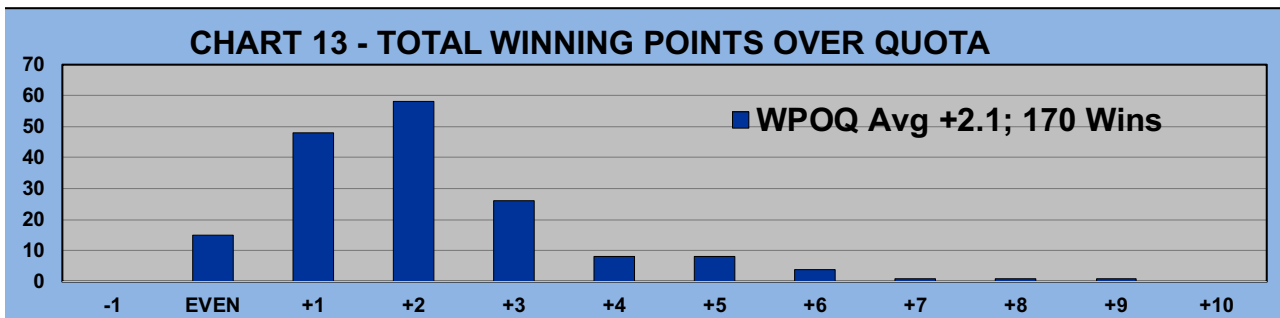

TABLE 4
2022 SEASON - RESULTS AFTER 8 ROUNDS OF PLAY

	Number of Members Who Play From		\$ Won		\$ Won per Member		Number of Winners		Percent Winners		Max \$ Won	
	Gold Tees	White Tees	Gold Tees	White Tees	Gold Tees	White Tees	Gold Tees	White Tees	Gold Tees	White Tees	Gold Tees	White Tees
Flight A	30	12	\$730	\$270	\$24	\$23	23	10	77%	83%	\$60	\$50
Flight B	30	12	\$620	\$260	\$21	\$22	21	8	70%	67%	\$60	\$70
Flight C	26	16	\$550	\$330	\$21	\$21	18	10	69%	63%	\$80	\$60
Flight D	38	4	\$650	\$80	\$17	\$20	25	3	66%	75%	\$70	\$40
Total	124	44	\$2,550	\$940	\$21	\$21	87	31	70%	70%	\$80	\$70

TABLE 5
AVERAGE POINTS SCORED OVER QUOTA

Gold Tees	White Tees
-0.64	-0.83

TABLE 6
AVERAGE QUOTA

Gold Tees	White Tees
5.63	6.64

WINNING POINTS OVER QUOTA (WPOQ)

AFTER 8 ROUNDS OF PLAY

WINNING POINTS OVER QUOTA (WPOQ)