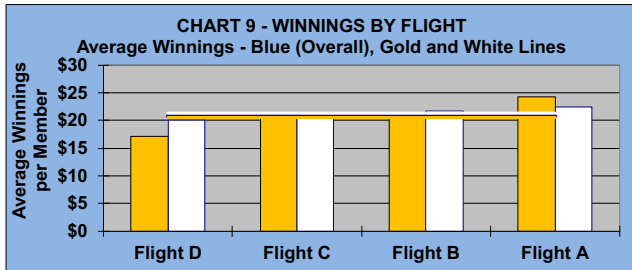

YOU MUST HOLE OUT

TO WIN A POINT

NO GIMMIES!!!

LEAGUE STATISTICS AFTER 8 ROUNDS OF PLAY

TABLE 1
2022 SEASON - RESULTS AFTER 8 ROUNDS OF PLAY

	Number of Players		Percent		\$	\$	\$ Won	\$ Won	Max	Over	Percent
	Members (New)	Average	Winners	Winners	Allocated	Won	per Member	per Winner	\$ Won	"Limit"	Attendance
Flight A	42 (0)	34	33	79%	\$832	\$1,000	\$24	\$30	\$60	0	81%
Flight B	42 (0)	34	29	69%	\$832	\$880	\$21	\$30	\$70	0	82%
Flight C	42 (5)	35	28	67%	\$832	\$880	\$21	\$31	\$80	0	82%
Flight D	42 (0)	30	28	67%	\$832	\$730	\$17	\$26	\$70	0	71%
Total	168 (5)	133	118	70%	\$3,328	\$3,490	\$21	\$30	\$80	0	79%

TABLE 2
AVERAGE POINTS SCORED OVER QUOTA

Running Average	Round 8
-1.09	-0.69

TABLE 3
AVERAGE QUOTA

Before Play	After Play
5.90	5.89

YOU MUST HOLE OUT

TO WIN A POINT

NO GIMMIES!!!

GOLD AND WHITE TEES COMPARISON AFTER 8 ROUNDS OF PLAY

TABLE 4
2022 SEASON - RESULTS AFTER 8 ROUNDS OF PLAY

	Number of Members Who Play From		\$ Won		\$ Won per Member		Number of Winners		Percent Winners		Max \$ Won	
	Gold Tees	White Tees	Gold Tees	White Tees	Gold Tees	White Tees	Gold Tees	White Tees	Gold Tees	White Tees	Gold Tees	White Tees
Flight A	30	12	\$730	\$270	\$24	\$23	23	10	77%	83%	\$60	\$50
Flight B	30	12	\$620	\$260	\$21	\$22	21	8	70%	67%	\$60	\$70
Flight C	26	16	\$550	\$330	\$21	\$21	18	10	69%	63%	\$80	\$60
Flight D	38	4	\$650	\$80	\$17	\$20	25	3	66%	75%	\$70	\$40
Total	124	44	\$2,550	\$940	\$21	\$21	87	31	70%	70%	\$80	\$70

TABLE 5
AVERAGE POINTS SCORED OVER QUOTA

Gold Tees	White Tees
-0.64	-0.83

TABLE 6
AVERAGE QUOTA

Gold Tees	White Tees
5.63	6.64

WINNING POINTS OVER QUOTA (WPOQ)

AFTER 8 ROUNDS OF PLAY

WINNING POINTS OVER QUOTA (WPOQ)