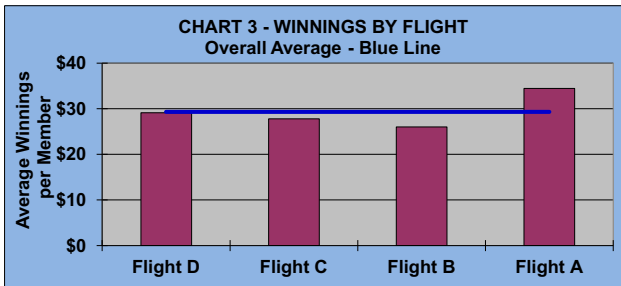

IF OTHERS ARE WAITING

AND NO POINTS ARE

POSSIBLE, PLEASE PICK UP

LEAGUE STATISTICS AFTER 11 ROUNDS OF PLAY

TABLE 1 2024 SEASON - RESULTS AFTER 11 ROUNDS OF PLAY											
	Number of Players		Percent		\$ Allocated	\$ Won	\$ Won per Member	\$ Won per Winner	Max \$ Won	Over "Limit"	Percent Attendance
	Members (New)	Average	Winners	Winners							
Flight A	45 (4)	36	37	82%	\$1,227	\$1,550	\$34	\$42	\$100	0	81%
Flight B	44 (8)	34	35	80%	\$1,227	\$1,140	\$26	\$33	\$80	0	78%
Flight C	44 (2)	32	35	80%	\$1,227	\$1,220	\$28	\$35	\$80	0	73%
Flight D	44 (3)	28	35	80%	\$1,227	\$1,280	\$29	\$37	\$90	0	64%
Total	177 (17)	131	142	80%	\$4,906	\$5,190	\$29	\$37	\$100	0	74%

TABLE 2 AVERAGE POINTS SCORED OVER QUOTA		
	Running Average	Round 11
	-1.04	-0.82

TABLE 3 AVERAGE QUOTA		
	Before Play	After Play
	5.67	5.65

IF OTHERS ARE WAITING

AND NO POINTS ARE

POSSIBLE, PLEASE PICK UP