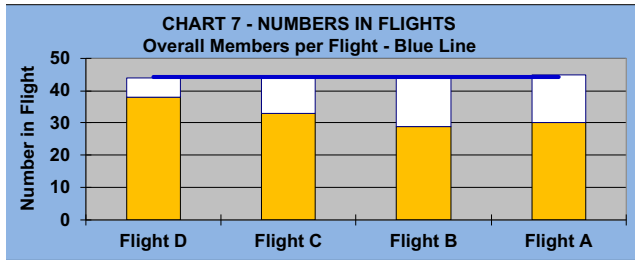

IF OTHERS ARE WAITING

AND NO POINTS ARE

POSSIBLE, PLEASE PICK UP

LEAGUE STATISTICS AFTER 11 ROUNDS OF PLAY

TABLE 1 2024 SEASON - RESULTS AFTER 11 ROUNDS OF PLAY											
	Number of Players		Percent		\$ Allocated	\$ Won	\$ Won per Member	\$ Won per Winner	Max \$ Won	Over "Limit"	Percent Attendance
	Members (New)	Average	Winners	Winners							
Flight A	45 (4)	36	37	82%	\$1,227	\$1,550	\$34	\$42	\$100	0	81%
Flight B	44 (8)	34	35	80%	\$1,227	\$1,140	\$26	\$33	\$80	0	78%
Flight C	44 (2)	32	35	80%	\$1,227	\$1,220	\$28	\$35	\$80	0	73%
Flight D	44 (3)	28	35	80%	\$1,227	\$1,280	\$29	\$37	\$90	0	64%
Total	177 (17)	131	142	80%	\$4,906	\$5,190	\$29	\$37	\$100	0	74%

TABLE 2 AVERAGE POINTS SCORED OVER QUOTA		
	Running Average	Round 11
	-1.04	-0.82

TABLE 3 AVERAGE QUOTA		
	Before Play	After Play
	5.67	5.65

IF OTHERS ARE WAITING

AND NO POINTS ARE

POSSIBLE, PLEASE PICK UP

GOLD AND WHITE TEES COMPARISON

AFTER 11 ROUNDS OF PLAY

TABLE 4
2024 SEASON - RESULTS AFTER 11 ROUNDS OF PLAY

	Number of Members Who Play From		\$ Won		\$ Won per Member		Number of Winners		Percent Winners		Max \$ Won	
	Gold Tees	White Tees	Gold Tees	White Tees	Gold Tees	White Tees	Gold Tees	White Tees	Gold Tees	White Tees	Gold Tees	White Tees
Flight A	30	15	\$1,040	\$510	\$35	\$34	26	11	87%	73%	\$100	\$90
Flight B	29	15	\$730	\$410	\$25	\$27	21	14	72%	93%	\$80	\$60
Flight C	33	11	\$960	\$260	\$29	\$24	26	9	79%	82%	\$80	\$60
Flight D	38	6	\$1,110	\$170	\$29	\$28	29	6	76%	100%	\$90	\$50
Total	130	47	\$3,840	\$1,350	\$30	\$29	102	40	78%	85%	\$100	\$90

TABLE 5
AVERAGE POINTS SCORED OVER QUOTA

	Gold Tees	White Tees
	-0.88	-0.68

TABLE 6
AVERAGE QUOTA

	Gold Tees	White Tees
	5.38	6.40

WINNING POINTS OVER QUOTA (WPOQ)

AFTER 11 ROUNDS OF PLAY

WINNING POINTS OVER QUOTA (WPOQ)