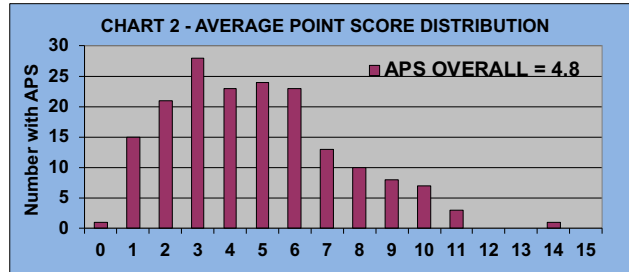

IF OTHERS ARE WAITING

AND NO POINTS ARE

POSSIBLE, PLEASE PICK UP

LEAGUE STATISTICS AFTER 11 ROUNDS OF PLAY

TABLE 1 2024 SEASON - RESULTS AFTER 11 ROUNDS OF PLAY											
	Number of Players		Percent		\$ Allocated	\$ Won	\$ Won per Member	\$ Won per Winner	Max \$ Won	Over "Limit"	Percent Attendance
	Members (New)	Average	Winners	Winners							
Flight A	45 (4)	36	37	82%	\$1,227	\$1,550	\$34	\$42	\$100	0	81%
Flight B	44 (8)	34	35	80%	\$1,227	\$1,140	\$26	\$33	\$80	0	78%
Flight C	44 (2)	32	35	80%	\$1,227	\$1,220	\$28	\$35	\$80	0	73%
Flight D	44 (3)	28	35	80%	\$1,227	\$1,280	\$29	\$37	\$90	0	64%
Total	177 (17)	131	142	80%	\$4,906	\$5,190	\$29	\$37	\$100	0	74%

TABLE 2 AVERAGE POINTS SCORED OVER QUOTA		
	Running Average	Round 11
	-1.04	-0.82

TABLE 3 AVERAGE QUOTA		
	Before Play	After Play
	5.67	5.65

IF OTHERS ARE WAITING

AND NO POINTS ARE

POSSIBLE, PLEASE PICK UP