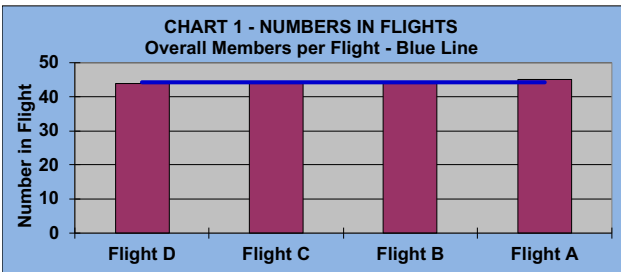

IF OTHERS ARE WAITING

AND NO POINTS ARE

POSSIBLE, PLEASE PICK UP

LEAGUE STATISTICS AFTER 11 ROUNDS OF PLAY

TABLE 1 2024 SEASON - RESULTS AFTER 11 ROUNDS OF PLAY											
	Number of Players		Percent		\$ Allocated	\$ Won	\$ Won per Member	\$ Won per Winner	Max \$ Won	Over "Limit"	Percent Attendance
	Members (New)	Average	Winners	Winners							
Flight A	45 (4)	36	37	82%	\$1,227	\$1,550	\$34	\$42	\$100	0	81%
Flight B	44 (8)	34	35	80%	\$1,227	\$1,140	\$26	\$33	\$80	0	78%
Flight C	44 (2)	32	35	80%	\$1,227	\$1,220	\$28	\$35	\$80	0	73%
Flight D	44 (3)	28	35	80%	\$1,227	\$1,280	\$29	\$37	\$90	0	64%
Total	177 (17)	131	142	80%	\$4,906	\$5,190	\$29	\$37	\$100	0	74%

TABLE 2 AVERAGE POINTS SCORED OVER QUOTA		
	Running Average	Round 11
	-1.04	-0.82

TABLE 3 AVERAGE QUOTA		
	Before Play	After Play
	5.67	5.65

IF OTHERS ARE WAITING

AND NO POINTS ARE

POSSIBLE, PLEASE PICK UP