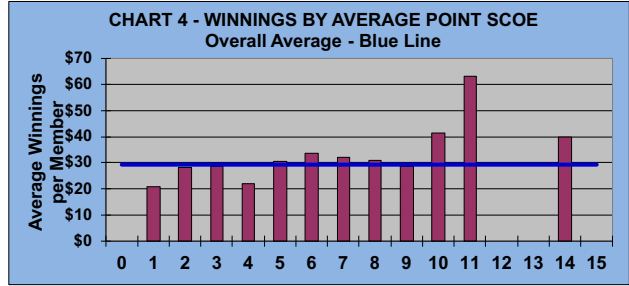

IF OTHERS ARE WAITING

AND NO POINTS ARE

POSSIBLE, PLEASE PICK UP

LEAGUE STATISTICS AFTER 11 ROUNDS OF PLAY

TABLE 1 2024 SEASON - RESULTS AFTER 11 ROUNDS OF PLAY											
	Number of Players		Percent		\$ Allocated	\$ Won	\$ Won per Member	\$ Won per Winner	Max \$ Won	Over "Limit"	Percent Attendance
	Members (New)	Average	Winners	Winners							
Flight A	45 (4)	36	37	82%	\$1,227	\$1,550	\$34	\$42	\$100	0	81%
Flight B	44 (8)	34	35	80%	\$1,227	\$1,140	\$26	\$33	\$80	0	78%
Flight C	44 (2)	32	35	80%	\$1,227	\$1,220	\$28	\$35	\$80	0	73%
Flight D	44 (3)	28	35	80%	\$1,227	\$1,280	\$29	\$37	\$90	0	64%
Total	177 (17)	131	142	80%	\$4,906	\$5,190	\$29	\$37	\$100	0	74%

TABLE 2 AVERAGE POINTS SCORED OVER QUOTA		
	Running Average	Round 11
	-1.04	-0.82

TABLE 3 AVERAGE QUOTA		
	Before Play	After Play
	5.67	5.65

IF OTHERS ARE WAITING

AND NO POINTS ARE

POSSIBLE, PLEASE PICK UP

GOLD AND WHITE TEES COMPARISON

AFTER 11 ROUNDS OF PLAY

TABLE 4
2024 SEASON - RESULTS AFTER 11 ROUNDS OF PLAY

	Number of Members Who Play From		\$ Won		\$ Won per Member		Number of Winners		Percent Winners		Max \$ Won	
	Gold Tees	White Tees	Gold Tees	White Tees	Gold Tees	White Tees	Gold Tees	White Tees	Gold Tees	White Tees	Gold Tees	White Tees
Flight A	30	15	\$1,040	\$510	\$35	\$34	26	11	87%	73%	\$100	\$90
Flight B	29	15	\$730	\$410	\$25	\$27	21	14	72%	93%	\$80	\$60
Flight C	33	11	\$960	\$260	\$29	\$24	26	9	79%	82%	\$80	\$60
Flight D	38	6	\$1,110	\$170	\$29	\$28	29	6	76%	100%	\$90	\$50
Total	130	47	\$3,840	\$1,350	\$30	\$29	102	40	78%	85%	\$100	\$90