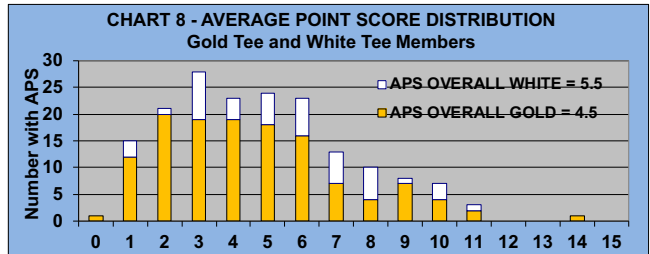

IF OTHERS ARE WAITING

AND NO POINTS ARE

POSSIBLE, PLEASE PICK UP

LEAGUE STATISTICS AFTER 11 ROUNDS OF PLAY

TABLE 1 2024 SEASON - RESULTS AFTER 11 ROUNDS OF PLAY											
	Number of Players		Percent		\$ Allocated	\$ Won	\$ Won per Member	\$ Won per Winner	Max \$ Won	Over "Limit"	Percent Attendance
	Members (New)	Average	Winners	Winners							
Flight A	45 (4)	36	37	82%	\$1,227	\$1,550	\$34	\$42	\$100	0	81%
Flight B	44 (8)	34	35	80%	\$1,227	\$1,140	\$26	\$33	\$80	0	78%
Flight C	44 (2)	32	35	80%	\$1,227	\$1,220	\$28	\$35	\$80	0	73%
Flight D	44 (3)	28	35	80%	\$1,227	\$1,280	\$29	\$37	\$90	0	64%
Total	177 (17)	131	142	80%	\$4,906	\$5,190	\$29	\$37	\$100	0	74%

TABLE 2 AVERAGE POINTS SCORED OVER QUOTA		
	Running Average	Round 11
	-1.04	-0.82

TABLE 3 AVERAGE QUOTA		
	Before Play	After Play
	5.67	5.65

IF OTHERS ARE WAITING

AND NO POINTS ARE

POSSIBLE, PLEASE PICK UP

GOLD AND WHITE TEES COMPARISON

AFTER 11 ROUNDS OF PLAY

TABLE 4
2024 SEASON - RESULTS AFTER 11 ROUNDS OF PLAY

	Number of Members Who Play From		\$ Won		\$ Won per Member		Number of Winners		Percent Winners		Max \$ Won	
	Gold Tees	White Tees	Gold Tees	White Tees	Gold Tees	White Tees	Gold Tees	White Tees	Gold Tees	White Tees	Gold Tees	White Tees
Flight A	30	15	\$1,040	\$510	\$35	\$34	26	11	87%	73%	\$100	\$90
Flight B	29	15	\$730	\$410	\$25	\$27	21	14	72%	93%	\$80	\$60
Flight C	33	11	\$960	\$260	\$29	\$24	26	9	79%	82%	\$80	\$60
Flight D	38	6	\$1,110	\$170	\$29	\$28	29	6	76%	100%	\$90	\$50
Total	130	47	\$3,840	\$1,350	\$30	\$29	102	40	78%	85%	\$100	\$90

TABLE 5
AVERAGE POINTS SCORED OVER QUOTA

	Gold Tees	White Tees
	-0.88	-0.68

TABLE 6
AVERAGE QUOTA

	Gold Tees	White Tees
	5.38	6.40

WINNING POINTS OVER QUOTA (WPOQ)

AFTER 11 ROUNDS OF PLAY

WINNING POINTS OVER QUOTA (WPOQ)