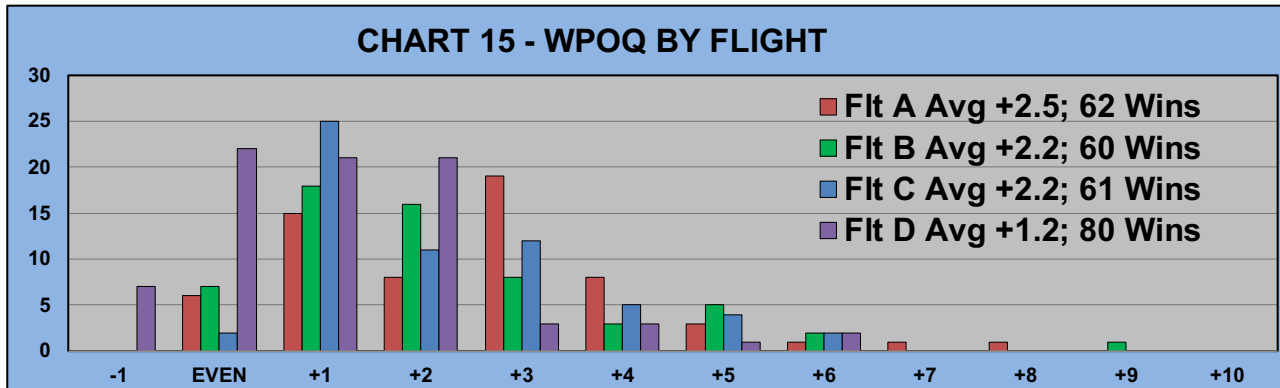

GOLD AND WHITE TEES COMPARISON

AFTER 11 ROUNDS OF PLAY

TABLE 4
2024 SEASON - RESULTS AFTER 11 ROUNDS OF PLAY

	Number of Members Who Play From		\$ Won		\$ Won per Member		Number of Winners		Percent Winners		Max \$ Won	
	Gold Tees	White Tees	Gold Tees	White Tees	Gold Tees	White Tees	Gold Tees	White Tees	Gold Tees	White Tees	Gold Tees	White Tees
Flight A	30	15	\$1,040	\$510	\$35	\$34	26	11	87%	73%	\$100	\$90
Flight B	29	15	\$730	\$410	\$25	\$27	21	14	72%	93%	\$80	\$60
Flight C	33	11	\$960	\$260	\$29	\$24	26	9	79%	82%	\$80	\$60
Flight D	38	6	\$1,110	\$170	\$29	\$28	29	6	76%	100%	\$90	\$50
Total	130	47	\$3,840	\$1,350	\$30	\$29	102	40	78%	85%	\$100	\$90

TABLE 5
AVERAGE POINTS SCORED OVER QUOTA

	Gold Tees	White Tees
	-0.88	-0.68

TABLE 6
AVERAGE QUOTA

	Gold Tees	White Tees
	5.38	6.40

WINNING POINTS OVER QUOTA (WPOQ)

AFTER 11 ROUNDS OF PLAY

WINNING POINTS OVER QUOTA (WPOQ)

AFTER 11 ROUNDS OF PLAY