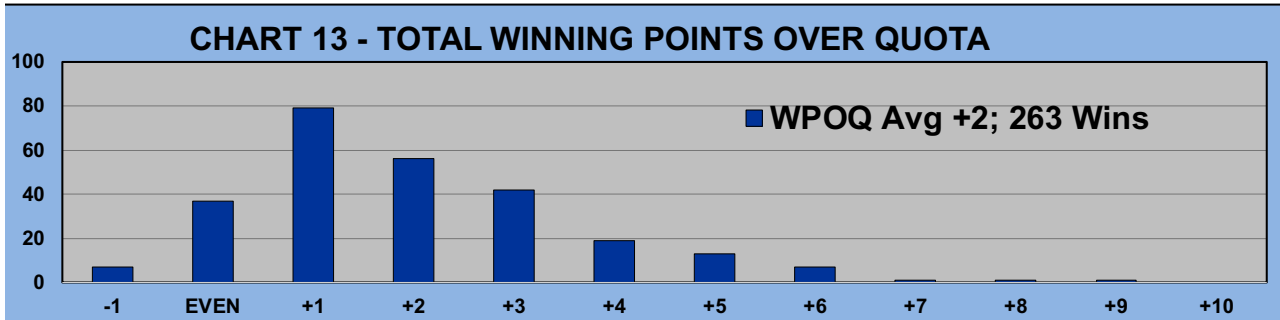

TABLE 2 AVERAGE POINTS SCORED OVER QUOTA		
	Running Average	Round 11
	-1.04	-0.82

TABLE 3 AVERAGE QUOTA		
	Before Play	After Play
	5.67	5.65

IF OTHERS ARE WAITING

AND NO POINTS ARE

POSSIBLE, PLEASE PICK UP

GOLD AND WHITE TEES COMPARISON

AFTER 11 ROUNDS OF PLAY

TABLE 4
2024 SEASON - RESULTS AFTER 11 ROUNDS OF PLAY

	Number of Members Who Play From		\$ Won		\$ Won per Member		Number of Winners		Percent Winners		Max \$ Won	
	Gold Tees	White Tees	Gold Tees	White Tees	Gold Tees	White Tees	Gold Tees	White Tees	Gold Tees	White Tees	Gold Tees	White Tees
Flight A	30	15	\$1,040	\$510	\$35	\$34	26	11	87%	73%	\$100	\$90
Flight B	29	15	\$730	\$410	\$25	\$27	21	14	72%	93%	\$80	\$60
Flight C	33	11	\$960	\$260	\$29	\$24	26	9	79%	82%	\$80	\$60
Flight D	38	6	\$1,110	\$170	\$29	\$28	29	6	76%	100%	\$90	\$50
Total	130	47	\$3,840	\$1,350	\$30	\$29	102	40	78%	85%	\$100	\$90

TABLE 5
AVERAGE POINTS SCORED OVER QUOTA

	Gold Tees	White Tees
	-0.88	-0.68

TABLE 6
AVERAGE QUOTA

	Gold Tees	White Tees
	5.38	6.40

WINNING POINTS OVER QUOTA (WPOQ)

AFTER 11 ROUNDS OF PLAY

WINNING POINTS OVER QUOTA (WPOQ)

AFTER 11 ROUNDS OF PLAY