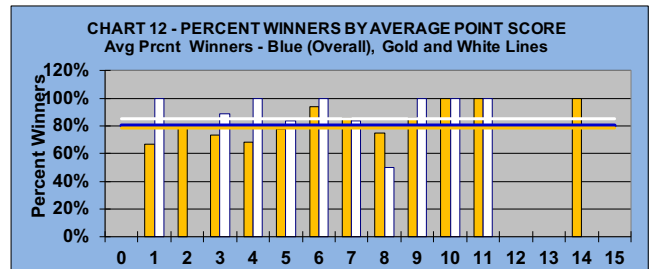

IF OTHERS ARE WAITING

AND NO POINTS ARE

POSSIBLE, PLEASE PICK UP

LEAGUE STATISTICS AFTER 11 ROUNDS OF PLAY

TABLE 1 2024 SEASON - RESULTS AFTER 11 ROUNDS OF PLAY											
	Number of Players		Percent		\$ Allocated	\$ Won	\$ Won per Member	\$ Won per Winner	Max \$ Won	Over "Limit"	Percent Attendance
	Members (New)	Average	Winners	Winners							
Flight A	45 (4)	36	37	82%	\$1,227	\$1,550	\$34	\$42	\$100	0	81%
Flight B	44 (8)	34	35	80%	\$1,227	\$1,140	\$26	\$33	\$80	0	78%
Flight C	44 (2)	32	35	80%	\$1,227	\$1,220	\$28	\$35	\$80	0	73%
Flight D	44 (3)	28	35	80%	\$1,227	\$1,280	\$29	\$37	\$90	0	64%
Total	177 (17)	131	142	80%	\$4,906	\$5,190	\$29	\$37	\$100	0	74%

TABLE 2 AVERAGE POINTS SCORED OVER QUOTA		
	Running Average	Round 11
	-1.04	-0.82

TABLE 3 AVERAGE QUOTA		
	Before Play	After Play
	5.67	5.65

IF OTHERS ARE WAITING

AND NO POINTS ARE

POSSIBLE, PLEASE PICK UP

GOLD AND WHITE TEES COMPARISON

AFTER 11 ROUNDS OF PLAY

TABLE 4
2024 SEASON - RESULTS AFTER 11 ROUNDS OF PLAY

	Number of Members Who Play From		\$ Won		\$ Won per Member		Number of Winners		Percent Winners		Max \$ Won	
	Gold Tees	White Tees	Gold Tees	White Tees	Gold Tees	White Tees	Gold Tees	White Tees	Gold Tees	White Tees	Gold Tees	White Tees
Flight A	30	15	\$1,040	\$510	\$35	\$34	26	11	87%	73%	\$100	\$90
Flight B	29	15	\$730	\$410	\$25	\$27	21	14	72%	93%	\$80	\$60
Flight C	33	11	\$960	\$260	\$29	\$24	26	9	79%	82%	\$80	\$60
Flight D	38	6	\$1,110	\$170	\$29	\$28	29	6	76%	100%	\$90	\$50
Total	130	47	\$3,840	\$1,350	\$30	\$29	102	40	78%	85%	\$100	\$90

TABLE 5
AVERAGE POINTS SCORED OVER QUOTA

	Gold Tees	White Tees
	-0.88	-0.68

TABLE 6
AVERAGE QUOTA

	Gold Tees	White Tees
	5.38	6.40

WINNING POINTS OVER QUOTA (WPOQ)

AFTER 11 ROUNDS OF PLAY

WINNING POINTS OVER QUOTA (WPOQ)