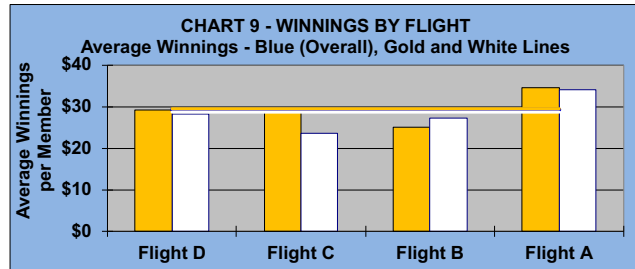

IF OTHERS ARE WAITING

AND NO POINTS ARE

POSSIBLE, PLEASE PICK UP

LEAGUE STATISTICS AFTER 11 ROUNDS OF PLAY

TABLE 1 2024 SEASON - RESULTS AFTER 11 ROUNDS OF PLAY											
	Number of Players		Percent		\$ Allocated	\$ Won	\$ Won per Member	\$ Won per Winner	Max \$ Won	Over "Limit"	Percent Attendance
	Members (New)	Average	Winners	Winners							
Flight A	45 (4)	36	37	82%	\$1,227	\$1,550	\$34	\$42	\$100	0	81%
Flight B	44 (8)	34	35	80%	\$1,227	\$1,140	\$26	\$33	\$80	0	78%
Flight C	44 (2)	32	35	80%	\$1,227	\$1,220	\$28	\$35	\$80	0	73%
Flight D	44 (3)	28	35	80%	\$1,227	\$1,280	\$29	\$37	\$90	0	64%
Total	177 (17)	131	142	80%	\$4,906	\$5,190	\$29	\$37	\$100	0	74%

TABLE 2 AVERAGE POINTS SCORED OVER QUOTA		
	Running Average	Round 11
	-1.04	-0.82

TABLE 3 AVERAGE QUOTA		
	Before Play	After Play
	5.67	5.65

IF OTHERS ARE WAITING

AND NO POINTS ARE

POSSIBLE, PLEASE PICK UP

GOLD AND WHITE TEES COMPARISON

AFTER 11 ROUNDS OF PLAY

TABLE 4
2024 SEASON - RESULTS AFTER 11 ROUNDS OF PLAY

	Number of Members Who Play From		\$ Won		\$ Won per Member		Number of Winners		Percent Winners		Max \$ Won	
	Gold Tees	White Tees	Gold Tees	White Tees	Gold Tees	White Tees	Gold Tees	White Tees	Gold Tees	White Tees	Gold Tees	White Tees
Flight A	30	15	\$1,040	\$510	\$35	\$34	26	11	87%	73%	\$100	\$90
Flight B	29	15	\$730	\$410	\$25	\$27	21	14	72%	93%	\$80	\$60
Flight C	33	11	\$960	\$260	\$29	\$24	26	9	79%	82%	\$80	\$60
Flight D	38	6	\$1,110	\$170	\$29	\$28	29	6	76%	100%	\$90	\$50
Total	130	47	\$3,840	\$1,350	\$30	\$29	102	40	78%	85%	\$100	\$90

TABLE 5
AVERAGE POINTS SCORED OVER QUOTA

	Gold Tees	White Tees
	-0.88	-0.68

TABLE 6
AVERAGE QUOTA

	Gold Tees	White Tees
	5.38	6.40

WINNING POINTS OVER QUOTA (WPOQ)

AFTER 11 ROUNDS OF PLAY

WINNING POINTS OVER QUOTA (WPOQ)