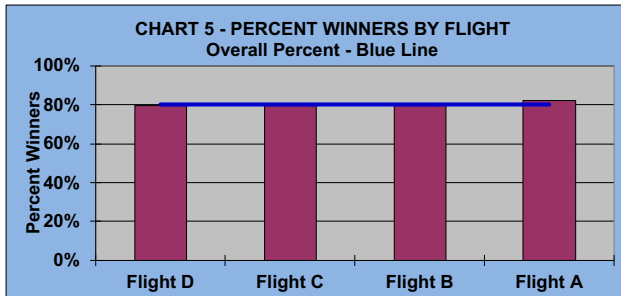

IF OTHERS ARE WAITING

AND NO POINTS ARE

POSSIBLE, PLEASE PICK UP

LEAGUE STATISTICS AFTER 11 ROUNDS OF PLAY

TABLE 1 2024 SEASON - RESULTS AFTER 11 ROUNDS OF PLAY											
	Number of Players		Percent		\$ Allocated	\$ Won	\$ Won per Member	\$ Won per Winner	Max \$ Won	Over "Limit"	Percent Attendance
	Members (New)	Average	Winners	Winners							
Flight A	45 (4)	36	37	82%	\$1,227	\$1,550	\$34	\$42	\$100	0	81%
Flight B	44 (8)	34	35	80%	\$1,227	\$1,140	\$26	\$33	\$80	0	78%
Flight C	44 (2)	32	35	80%	\$1,227	\$1,220	\$28	\$35	\$80	0	73%
Flight D	44 (3)	28	35	80%	\$1,227	\$1,280	\$29	\$37	\$90	0	64%
Total	177 (17)	131	142	80%	\$4,906	\$5,190	\$29	\$37	\$100	0	74%

TABLE 2 AVERAGE POINTS SCORED OVER QUOTA		
	Running Average	Round 11
	-1.04	-0.82

TABLE 3 AVERAGE QUOTA		
	Before Play	After Play
	5.67	5.65

IF OTHERS ARE WAITING

AND NO POINTS ARE

POSSIBLE, PLEASE PICK UP