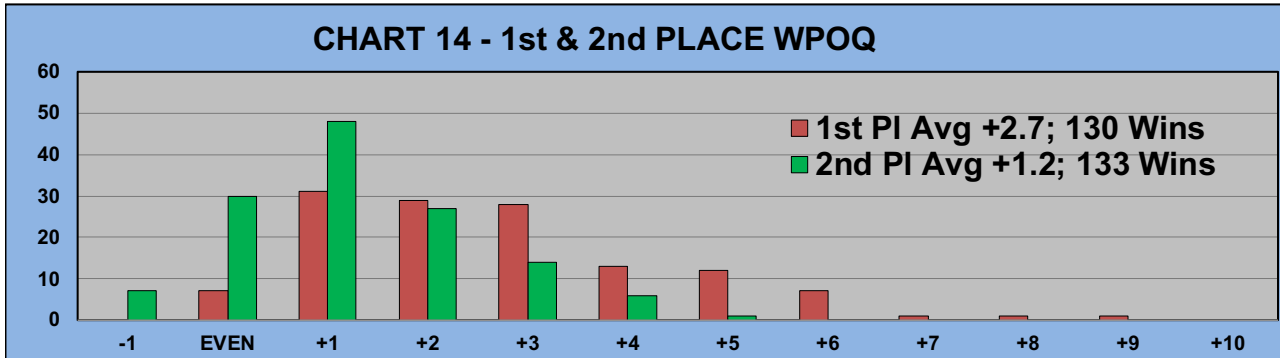

GOLD AND WHITE TEES COMPARISON

AFTER 11 ROUNDS OF PLAY

TABLE 4
2024 SEASON - RESULTS AFTER 11 ROUNDS OF PLAY

	Number of Members Who Play From		\$ Won		\$ Won per Member		Number of Winners		Percent Winners		Max \$ Won	
	Gold Tees	White Tees	Gold Tees	White Tees	Gold Tees	White Tees	Gold Tees	White Tees	Gold Tees	White Tees	Gold Tees	White Tees
Flight A	30	15	\$1,040	\$510	\$35	\$34	26	11	87%	73%	\$100	\$90
Flight B	29	15	\$730	\$410	\$25	\$27	21	14	72%	93%	\$80	\$60
Flight C	33	11	\$960	\$260	\$29	\$24	26	9	79%	82%	\$80	\$60
Flight D	38	6	\$1,110	\$170	\$29	\$28	29	6	76%	100%	\$90	\$50
Total	130	47	\$3,840	\$1,350	\$30	\$29	102	40	78%	85%	\$100	\$90

TABLE 5
AVERAGE POINTS SCORED OVER QUOTA

	Gold Tees	White Tees
	-0.88	-0.68

TABLE 6
AVERAGE QUOTA

	Gold Tees	White Tees
	5.38	6.40

WINNING POINTS OVER QUOTA (WPOQ)

AFTER 11 ROUNDS OF PLAY

WINNING POINTS OVER QUOTA (WPOQ)

AFTER 11 ROUNDS OF PLAY