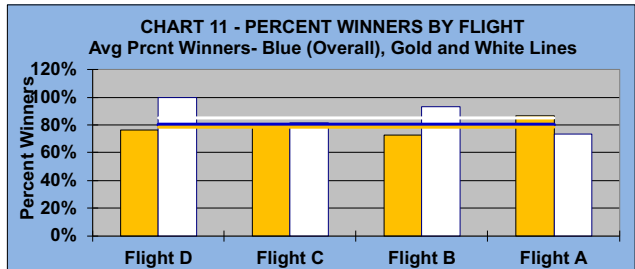

IF OTHERS ARE WAITING

AND NO POINTS ARE

POSSIBLE, PLEASE PICK UP

LEAGUE STATISTICS AFTER 11 ROUNDS OF PLAY

TABLE 1 2024 SEASON - RESULTS AFTER 11 ROUNDS OF PLAY											
	Number of Players		Percent		\$ Allocated	\$ Won	\$ Won per Member	\$ Won per Winner	Max \$ Won	Over "Limit"	Percent Attendance
	Members (New)	Average	Winners	Winners							
Flight A	45 (4)	36	37	82%	\$1,227	\$1,550	\$34	\$42	\$100	0	81%
Flight B	44 (8)	34	35	80%	\$1,227	\$1,140	\$26	\$33	\$80	0	78%
Flight C	44 (2)	32	35	80%	\$1,227	\$1,220	\$28	\$35	\$80	0	73%
Flight D	44 (3)	28	35	80%	\$1,227	\$1,280	\$29	\$37	\$90	0	64%
Total	177 (17)	131	142	80%	\$4,906	\$5,190	\$29	\$37	\$100	0	74%

TABLE 2 AVERAGE POINTS SCORED OVER QUOTA		
	Running Average	Round 11
	-1.04	-0.82

TABLE 3 AVERAGE QUOTA		
	Before Play	After Play
	5.67	5.65

IF OTHERS ARE WAITING

AND NO POINTS ARE

POSSIBLE, PLEASE PICK UP

GOLD AND WHITE TEES COMPARISON

AFTER 11 ROUNDS OF PLAY

TABLE 4
2024 SEASON - RESULTS AFTER 11 ROUNDS OF PLAY

	Number of Members Who Play From		\$ Won		\$ Won per Member		Number of Winners		Percent Winners		Max \$ Won	
	Gold Tees	White Tees	Gold Tees	White Tees	Gold Tees	White Tees	Gold Tees	White Tees	Gold Tees	White Tees	Gold Tees	White Tees
Flight A	30	15	\$1,040	\$510	\$35	\$34	26	11	87%	73%	\$100	\$90
Flight B	29	15	\$730	\$410	\$25	\$27	21	14	72%	93%	\$80	\$60
Flight C	33	11	\$960	\$260	\$29	\$24	26	9	79%	82%	\$80	\$60
Flight D	38	6	\$1,110	\$170	\$29	\$28	29	6	76%	100%	\$90	\$50
Total	130	47	\$3,840	\$1,350	\$30	\$29	102	40	78%	85%	\$100	\$90

TABLE 5
AVERAGE POINTS SCORED OVER QUOTA

	Gold Tees	White Tees
	-0.88	-0.68

TABLE 6
AVERAGE QUOTA

	Gold Tees	White Tees
	5.38	6.40

WINNING POINTS OVER QUOTA (WPOQ)

AFTER 11 ROUNDS OF PLAY

WINNING POINTS OVER QUOTA (WPOQ)