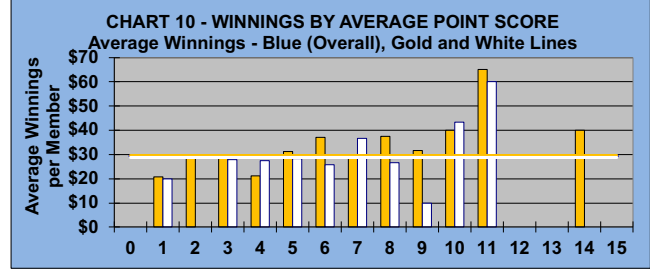

IF OTHERS ARE WAITING

AND NO POINTS ARE

POSSIBLE, PLEASE PICK UP

LEAGUE STATISTICS AFTER 11 ROUNDS OF PLAY

TABLE 1 2024 SEASON - RESULTS AFTER 11 ROUNDS OF PLAY											
	Number of Players		Percent		\$ Allocated	\$ Won	\$ Won per Member	\$ Won per Winner	Max \$ Won	Over "Limit"	Percent Attendance
	Members (New)	Average	Winners	Winners							
Flight A	45 (4)	36	37	82%	\$1,227	\$1,550	\$34	\$42	\$100	0	81%
Flight B	44 (8)	34	35	80%	\$1,227	\$1,140	\$26	\$33	\$80	0	78%
Flight C	44 (2)	32	35	80%	\$1,227	\$1,220	\$28	\$35	\$80	0	73%
Flight D	44 (3)	28	35	80%	\$1,227	\$1,280	\$29	\$37	\$90	0	64%
Total	177 (17)	131	142	80%	\$4,906	\$5,190	\$29	\$37	\$100	0	74%

TABLE 2 AVERAGE POINTS SCORED OVER QUOTA		
	Running Average	Round 11
	-1.04	-0.82

TABLE 3 AVERAGE QUOTA		
	Before Play	After Play
	5.67	5.65

IF OTHERS ARE WAITING

AND NO POINTS ARE

POSSIBLE, PLEASE PICK UP

GOLD AND WHITE TEES COMPARISON

AFTER 11 ROUNDS OF PLAY

TABLE 4
2024 SEASON - RESULTS AFTER 11 ROUNDS OF PLAY

	Number of Members Who Play From		\$ Won		\$ Won per Member		Number of Winners		Percent Winners		Max \$ Won	
	Gold Tees	White Tees	Gold Tees	White Tees	Gold Tees	White Tees	Gold Tees	White Tees	Gold Tees	White Tees	Gold Tees	White Tees
Flight A	30	15	\$1,040	\$510	\$35	\$34	26	11	87%	73%	\$100	\$90
Flight B	29	15	\$730	\$410	\$25	\$27	21	14	72%	93%	\$80	\$60
Flight C	33	11	\$960	\$260	\$29	\$24	26	9	79%	82%	\$80	\$60
Flight D	38	6	\$1,110	\$170	\$29	\$28	29	6	76%	100%	\$90	\$50
Total	130	47	\$3,840	\$1,350	\$30	\$29	102	40	78%	85%	\$100	\$90

TABLE 5
AVERAGE POINTS SCORED OVER QUOTA

	Gold Tees	White Tees
	-0.88	-0.68

TABLE 6
AVERAGE QUOTA

	Gold Tees	White Tees
	5.38	6.40

WINNING POINTS OVER QUOTA (WPOQ)

AFTER 11 ROUNDS OF PLAY

WINNING POINTS OVER QUOTA (WPOQ)