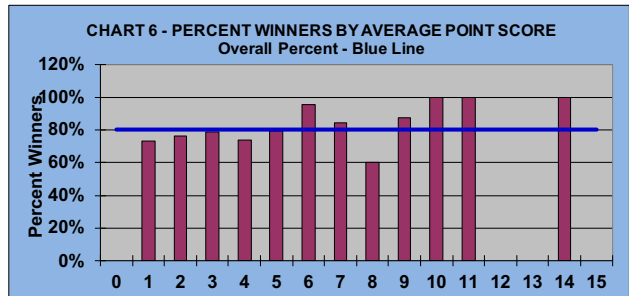

IF OTHERS ARE WAITING

AND NO POINTS ARE

POSSIBLE, PLEASE PICK UP

LEAGUE STATISTICS AFTER 11 ROUNDS OF PLAY

TABLE 1 2024 SEASON - RESULTS AFTER 11 ROUNDS OF PLAY											
	Number of Players		Percent		\$ Allocated	\$ Won	\$ Won per Member	\$ Won per Winner	Max \$ Won	Over "Limit"	Percent Attendance
	Members (New)	Average	Winners	Winners							
Flight A	45 (4)	36	37	82%	\$1,227	\$1,550	\$34	\$42	\$100	0	81%
Flight B	44 (8)	34	35	80%	\$1,227	\$1,140	\$26	\$33	\$80	0	78%
Flight C	44 (2)	32	35	80%	\$1,227	\$1,220	\$28	\$35	\$80	0	73%
Flight D	44 (3)	28	35	80%	\$1,227	\$1,280	\$29	\$37	\$90	0	64%
Total	177 (17)	131	142	80%	\$4,906	\$5,190	\$29	\$37	\$100	0	74%

TABLE 2 AVERAGE POINTS SCORED OVER QUOTA		
	Running Average	Round 11
	-1.04	-0.82

TABLE 3 AVERAGE QUOTA		
	Before Play	After Play
	5.67	5.65

IF OTHERS ARE WAITING

AND NO POINTS ARE

POSSIBLE, PLEASE PICK UP