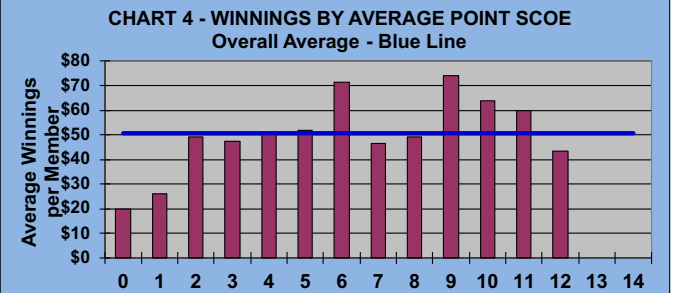

## LEAGUE STATISTICS AFTER 20 ROUNDS OF PLAY

**TABLE 1**  
2020 SEASON - RESULTS AFTER 20 ROUNDS OF PLAY

	Number of Players				\$ Allocated	\$ Won	\$ Won per Member		Max \$ Won	Over "Limit"	Percent Attendance
	Members (New)	Average	Winners	Percent Winners			per Member	per Winner			
Flight A	45 (3)	36	41	91%	\$2,220	\$2,380	\$53	\$58	\$120	0	81%
Flight B	45 (4)	36	40	89%	\$2,220	\$2,290	\$51	\$57	\$130	2	79%
Flight C	45 (1)	34	39	87%	\$2,220	\$2,200	\$49	\$56	\$150	2	75%
Flight D	45 (7)	33	38	84%	\$2,220	\$2,240	\$50	\$59	\$150	1	74%
<b>Total</b>	<b>180 (15)</b>	<b>139</b>	<b>158</b>	<b>88%</b>	<b>\$8,880</b>	<b>\$9,110</b>	<b>\$51</b>	<b>\$58</b>	<b>\$150</b>	<b>5</b>	<b>77%</b>

**TABLE 2** AVERAGE POINTS SCORED OVER QUOTA

Running Average	Round 20
-0.93	-1.53

**TABLE 3** AVERAGE QUOTA

Before Play	After Play
6.33	6.17