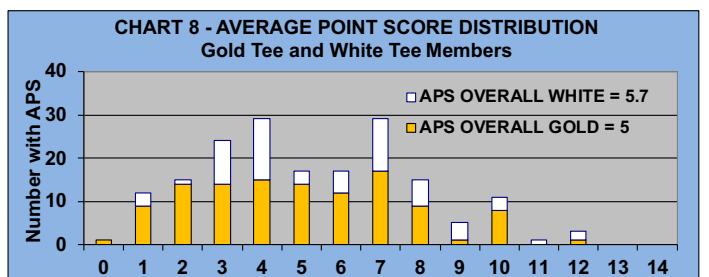

## GOLD AND WHITE TEES COMPARISON AFTER 20 ROUNDS OF PLAY

TABLE 4  
2020 SEASON - RESULTS AFTER 20 ROUNDS OF PLAY

	Number of Members Who Play From		\$ Won		\$ Won per Member		Number of Winners		Percent Winners		Max \$ Won	
	Gold Tees	White Tees	Gold Tees	White Tees	Gold Tees	White Tees	Gold Tees	White Tees	Gold Tees	White Tees	Gold Tees	White Tees
Flight A	26	19	\$1,390	\$990	\$53	\$52	24	17	92%	89%	\$120	\$120
Flight B	30	15	\$1,430	\$860	\$48	\$57	25	15	83%	100%	\$130	\$110
Flight C	25	20	\$1,100	\$1,100	\$44	\$55	22	17	88%	85%	\$140	\$150
Flight D	35	10	\$1,750	\$490	\$50	\$49	30	8	86%	80%	\$150	\$100
<b>Total</b>	<b>116</b>	<b>64</b>	<b>\$5,670</b>	<b>\$3,440</b>	<b>\$49</b>	<b>\$54</b>	<b>101</b>	<b>57</b>	<b>87%</b>	<b>89%</b>	<b>\$150</b>	<b>\$150</b>

TABLE 5  
AVERAGE POINTS SCORED OVER QUOTA

Gold Tees	White Tees
-1.55	-1.51

TABLE 6  
AVERAGE QUOTA

Gold Tees	White Tees
5.89	6.68

## WINNING POINTS