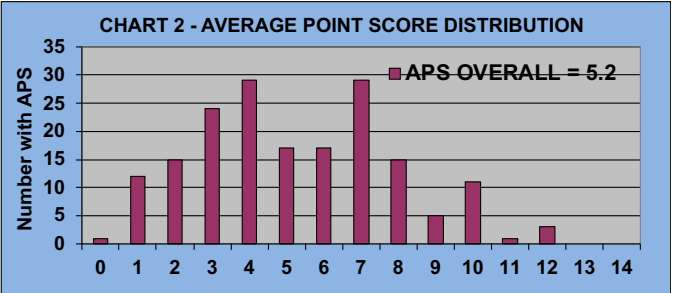

## LEAGUE STATISTICS AFTER 20 ROUNDS OF PLAY

**TABLE 1**  
2020 SEASON - RESULTS AFTER 20 ROUNDS OF PLAY

	Number of Players				\$ Allocated	\$ Won	\$ Won per Member		Max \$ Won	Over "Limit"	Percent Attendance
	Members (New)	Average	Winners	Percent Winners			per Member	per Winner			
Flight A	45 (3)	36	41	91%	\$2,220	\$2,380	\$53	\$58	\$120	0	81%
Flight B	45 (4)	36	40	89%	\$2,220	\$2,290	\$51	\$57	\$130	2	79%
Flight C	45 (1)	34	39	87%	\$2,220	\$2,200	\$49	\$56	\$150	2	75%
Flight D	45 (7)	33	38	84%	\$2,220	\$2,240	\$50	\$59	\$150	1	74%
<b>Total</b>	<b>180 (15)</b>	<b>139</b>	<b>158</b>	<b>88%</b>	<b>\$8,880</b>	<b>\$9,110</b>	<b>\$51</b>	<b>\$58</b>	<b>\$150</b>	<b>5</b>	<b>77%</b>

**TABLE 2** AVERAGE POINTS SCORED OVER QUOTA

Running Average	Round 20
-0.93	-1.53

**TABLE 3** AVERAGE QUOTA

Before Play	After Play
6.33	6.17