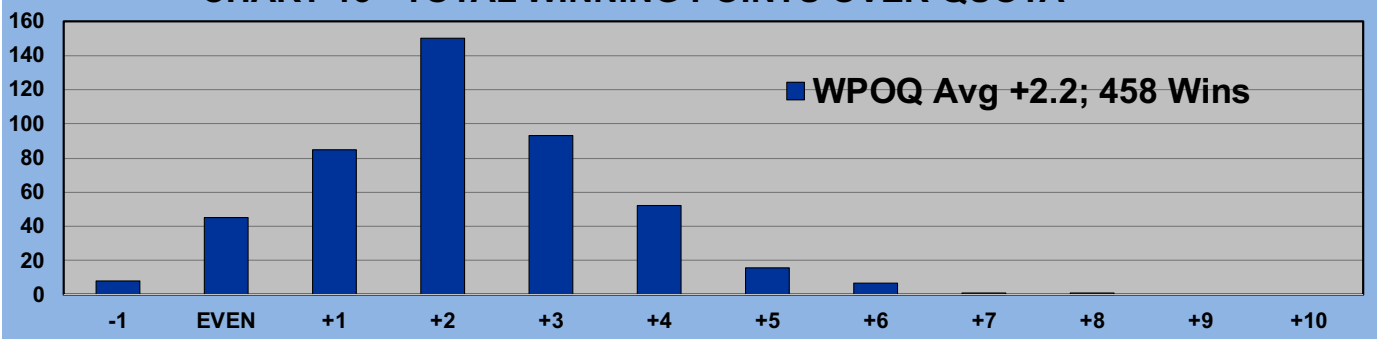

WINNING POINTS

OVER QUOTA (WPOQ)

AFTER 20 ROUNDS OF PLAY

CHART 13 - TOTAL WINNING POINTS OVER QUOTA