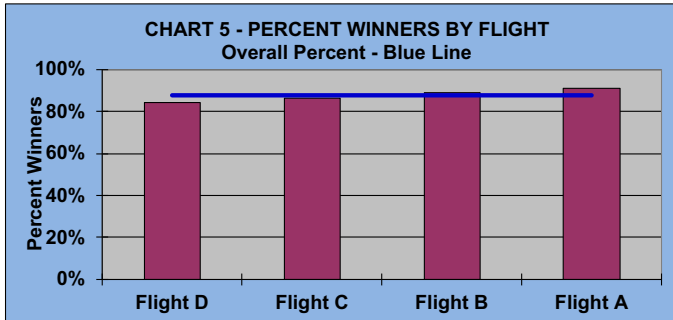

## LEAGUE STATISTICS AFTER 20 ROUNDS OF PLAY

**TABLE 1**  
2020 SEASON - RESULTS AFTER 20 ROUNDS OF PLAY

	Number of Players				\$ Allocated	\$ Won	\$ Won per Member		Max \$ Won	Over "Limit"	Percent Attendance
	Members (New)	Average	Winners	Percent Winners			per Member	per Winner			
Flight A	45 (3)	36	41	91%	\$2,220	\$2,380	\$53	\$58	\$120	0	81%
Flight B	45 (4)	36	40	89%	\$2,220	\$2,290	\$51	\$57	\$130	2	79%
Flight C	45 (1)	34	39	87%	\$2,220	\$2,200	\$49	\$56	\$150	2	75%
Flight D	45 (7)	33	38	84%	\$2,220	\$2,240	\$50	\$59	\$150	1	74%
<b>Total</b>	<b>180 (15)</b>	<b>139</b>	<b>158</b>	<b>88%</b>	<b>\$8,880</b>	<b>\$9,110</b>	<b>\$51</b>	<b>\$58</b>	<b>\$150</b>	<b>5</b>	<b>77%</b>

**TABLE 2** AVERAGE POINTS SCORED OVER QUOTA

Running Average	Round 20
-0.93	-1.53

**TABLE 3** AVERAGE QUOTA

Before Play	After Play
6.33	6.17