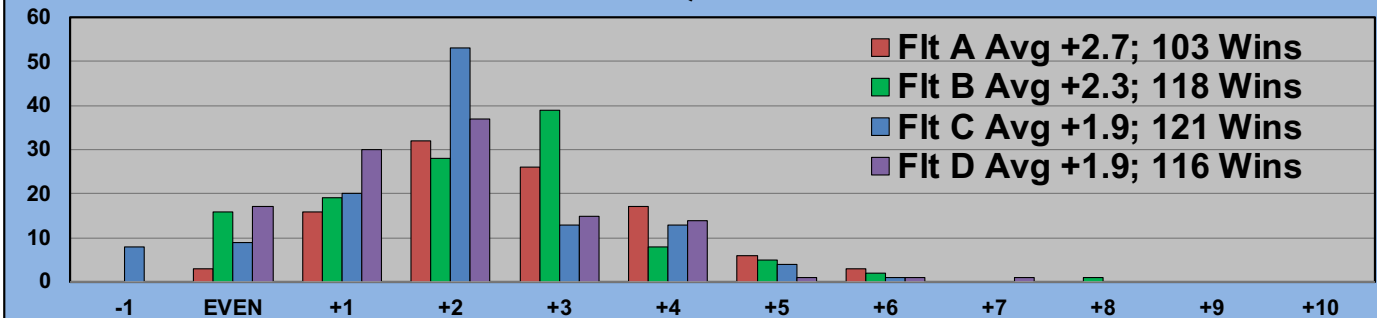

## WINNING POINTS

### AFTER 20 ROUNDS OF PLAY

**CHART 13 - TOTAL WINNING POINTS OVER QUOTA**

**CHART 14 - 1st & 2nd PLACE WPOQ**

**CHART 15 - WPOQ BY FLIGHT**

# WINNING POINTS OVER QUOTA (WPOQ)

AFTER 20 ROUNDS OF PLAY