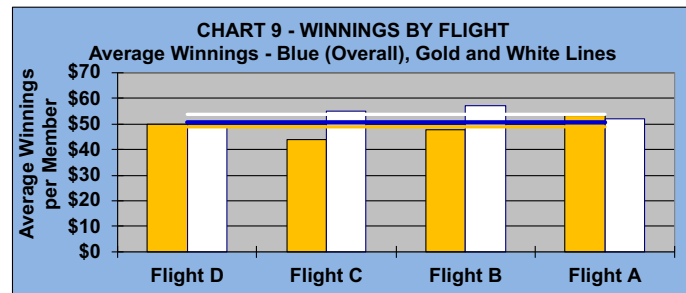

## GOLD AND WHITE TEES COMPARISON AFTER 20 ROUNDS OF PLAY

TABLE 4  
2020 SEASON - RESULTS AFTER 20 ROUNDS OF PLAY

	Number of Members Who Play From		\$ Won		\$ Won per Member		Number of Winners		Percent Winners		Max \$ Won	
	Gold Tees	White Tees	Gold Tees	White Tees	Gold Tees	White Tees	Gold Tees	White Tees	Gold Tees	White Tees	Gold Tees	White Tees
Flight A	26	19	\$1,390	\$990	\$53	\$52	24	17	92%	89%	\$120	\$120
Flight B	30	15	\$1,430	\$860	\$48	\$57	25	15	83%	100%	\$130	\$110
Flight C	25	20	\$1,100	\$1,100	\$44	\$55	22	17	88%	85%	\$140	\$150
Flight D	35	10	\$1,750	\$490	\$50	\$49	30	8	86%	80%	\$150	\$100
<b>Total</b>	<b>116</b>	<b>64</b>	<b>\$5,670</b>	<b>\$3,440</b>	<b>\$49</b>	<b>\$54</b>	<b>101</b>	<b>57</b>	<b>87%</b>	<b>89%</b>	<b>\$150</b>	<b>\$150</b>

TABLE 5  
AVERAGE POINTS SCORED OVER QUOTA

Gold Tees	White Tees
-1.55	-1.51

TABLE 6  
AVERAGE QUOTA

Gold Tees	White Tees
5.89	6.68

## WINNING POINTS