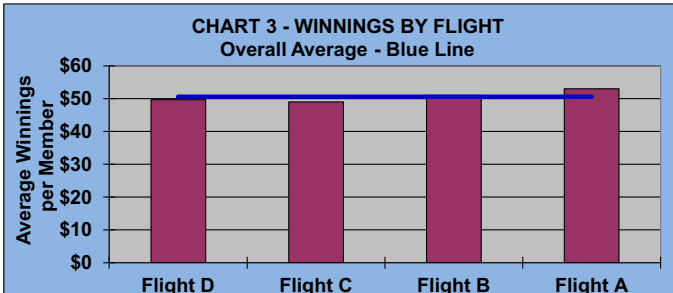

## LEAGUE STATISTICS AFTER 20 ROUNDS OF PLAY

**TABLE 1**  
2020 SEASON - RESULTS AFTER 20 ROUNDS OF PLAY

	Number of Players				\$ Allocated	\$ Won	\$ Won per Member		Max \$ Won	Over "Limit"	Percent Attendance
	Members (New)	Average	Winners	Percent Winners			per Member	per Winner			
Flight A	45 (3)	36	41	91%	\$2,220	\$2,380	\$53	\$58	\$120	0	81%
Flight B	45 (4)	36	40	89%	\$2,220	\$2,290	\$51	\$57	\$130	2	79%
Flight C	45 (1)	34	39	87%	\$2,220	\$2,200	\$49	\$56	\$150	2	75%
Flight D	45 (7)	33	38	84%	\$2,220	\$2,240	\$50	\$59	\$150	1	74%
<b>Total</b>	<b>180 (15)</b>	<b>139</b>	<b>158</b>	<b>88%</b>	<b>\$8,880</b>	<b>\$9,110</b>	<b>\$51</b>	<b>\$58</b>	<b>\$150</b>	<b>5</b>	<b>77%</b>

**TABLE 2** AVERAGE POINTS SCORED OVER QUOTA

Running Average	Round 20
-0.93	-1.53

**TABLE 3** AVERAGE QUOTA

Before Play	After Play
6.33	6.17