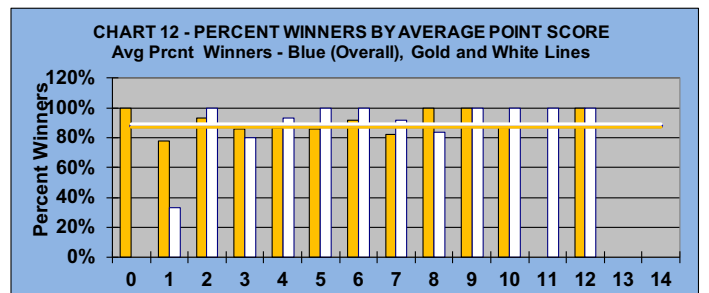

## GOLD AND WHITE TEES COMPARISON AFTER 20 ROUNDS OF PLAY

TABLE 4  
2020 SEASON - RESULTS AFTER 20 ROUNDS OF PLAY

	Number of Members Who Play From		\$ Won		\$ Won per Member		Number of Winners		Percent Winners		Max \$ Won	
	Gold Tees	White Tees	Gold Tees	White Tees	Gold Tees	White Tees	Gold Tees	White Tees	Gold Tees	White Tees	Gold Tees	White Tees
Flight A	26	19	\$1,390	\$990	\$53	\$52	24	17	92%	89%	\$120	\$120
Flight B	30	15	\$1,430	\$860	\$48	\$57	25	15	83%	100%	\$130	\$110
Flight C	25	20	\$1,100	\$1,100	\$44	\$55	22	17	88%	85%	\$140	\$150
Flight D	35	10	\$1,750	\$490	\$50	\$49	30	8	86%	80%	\$150	\$100
<b>Total</b>	<b>116</b>	<b>64</b>	<b>\$5,670</b>	<b>\$3,440</b>	<b>\$49</b>	<b>\$54</b>	<b>101</b>	<b>57</b>	<b>87%</b>	<b>89%</b>	<b>\$150</b>	<b>\$150</b>

TABLE 5  
AVERAGE POINTS SCORED OVER QUOTA

Gold Tees	White Tees
-1.55	-1.51

TABLE 6  
AVERAGE QUOTA

Gold Tees	White Tees
5.89	6.68

## WINNING POINTS