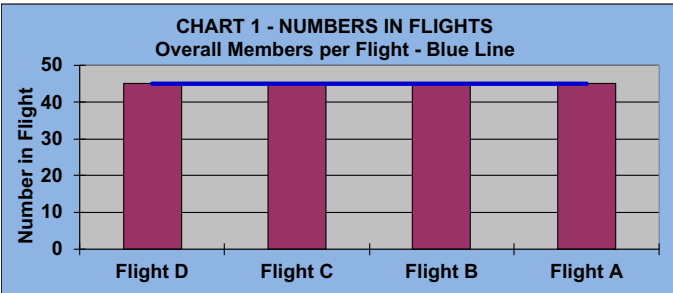

## LEAGUE STATISTICS AFTER 20 ROUNDS OF PLAY

**TABLE 1**  
2020 SEASON - RESULTS AFTER 20 ROUNDS OF PLAY

	Number of Players				\$ Allocated	\$ Won	\$ Won per Member		Max \$ Won	Over "Limit"	Percent Attendance
	Members (New)	Average	Winners	Percent Winners			per Member	per Winner			
Flight A	45 (3)	36	41	91%	\$2,220	\$2,380	\$53	\$58	\$120	0	81%
Flight B	45 (4)	36	40	89%	\$2,220	\$2,290	\$51	\$57	\$130	2	79%
Flight C	45 (1)	34	39	87%	\$2,220	\$2,200	\$49	\$56	\$150	2	75%
Flight D	45 (7)	33	38	84%	\$2,220	\$2,240	\$50	\$59	\$150	1	74%
<b>Total</b>	<b>180 (15)</b>	<b>139</b>	<b>158</b>	<b>88%</b>	<b>\$8,880</b>	<b>\$9,110</b>	<b>\$51</b>	<b>\$58</b>	<b>\$150</b>	<b>5</b>	<b>77%</b>

**TABLE 2** AVERAGE POINTS SCORED OVER QUOTA

Running Average	Round 20
-0.93	-1.53

**TABLE 3** AVERAGE QUOTA

Before Play	After Play
6.33	6.17