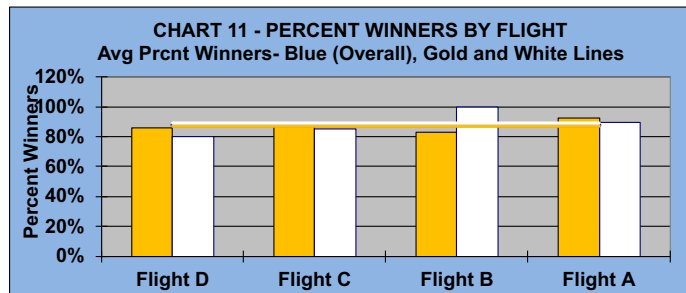

## GOLD AND WHITE TEES COMPARISON AFTER 20 ROUNDS OF PLAY

TABLE 4  
2020 SEASON - RESULTS AFTER 20 ROUNDS OF PLAY

	Number of Members Who Play From		\$ Won		\$ Won per Member		Number of Winners		Percent Winners		Max \$ Won	
	Gold Tees	White Tees	Gold Tees	White Tees	Gold Tees	White Tees	Gold Tees	White Tees	Gold Tees	White Tees	Gold Tees	White Tees
Flight A	26	19	\$1,390	\$990	\$53	\$52	24	17	92%	89%	\$120	\$120
Flight B	30	15	\$1,430	\$860	\$48	\$57	25	15	83%	100%	\$130	\$110
Flight C	25	20	\$1,100	\$1,100	\$44	\$55	22	17	88%	85%	\$140	\$150
Flight D	35	10	\$1,750	\$490	\$50	\$49	30	8	86%	80%	\$150	\$100
<b>Total</b>	<b>116</b>	<b>64</b>	<b>\$5,670</b>	<b>\$3,440</b>	<b>\$49</b>	<b>\$54</b>	<b>101</b>	<b>57</b>	<b>87%</b>	<b>89%</b>	<b>\$150</b>	<b>\$150</b>

TABLE 5  
AVERAGE POINTS SCORED OVER QUOTA

Gold Tees	White Tees
-1.55	-1.51

TABLE 6  
AVERAGE QUOTA

Gold Tees	White Tees
5.89	6.68

## WINNING POINTS