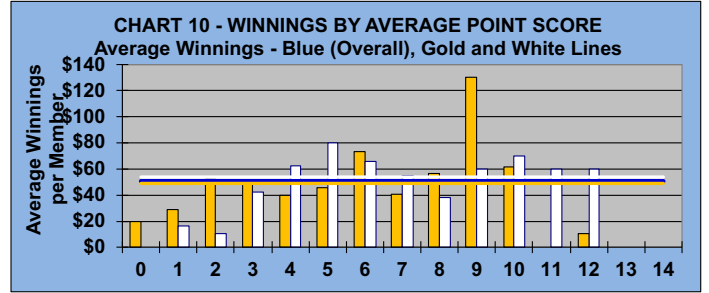

## GOLD AND WHITE TEES COMPARISON AFTER 20 ROUNDS OF PLAY

TABLE 4  
2020 SEASON - RESULTS AFTER 20 ROUNDS OF PLAY

	Number of Members Who Play From		\$ Won		\$ Won per Member		Number of Winners		Percent Winners		Max \$ Won	
	Gold Tees	White Tees	Gold Tees	White Tees	Gold Tees	White Tees	Gold Tees	White Tees	Gold Tees	White Tees	Gold Tees	White Tees
Flight A	26	19	\$1,390	\$990	\$53	\$52	24	17	92%	89%	\$120	\$120
Flight B	30	15	\$1,430	\$860	\$48	\$57	25	15	83%	100%	\$130	\$110
Flight C	25	20	\$1,100	\$1,100	\$44	\$55	22	17	88%	85%	\$140	\$150
Flight D	35	10	\$1,750	\$490	\$50	\$49	30	8	86%	80%	\$150	\$100
<b>Total</b>	<b>116</b>	<b>64</b>	<b>\$5,670</b>	<b>\$3,440</b>	<b>\$49</b>	<b>\$54</b>	<b>101</b>	<b>57</b>	<b>87%</b>	<b>89%</b>	<b>\$150</b>	<b>\$150</b>

TABLE 5  
AVERAGE POINTS SCORED OVER QUOTA

Gold Tees	White Tees
-1.55	-1.51

TABLE 6  
AVERAGE QUOTA

Gold Tees	White Tees
5.89	6.68

## WINNING POINTS