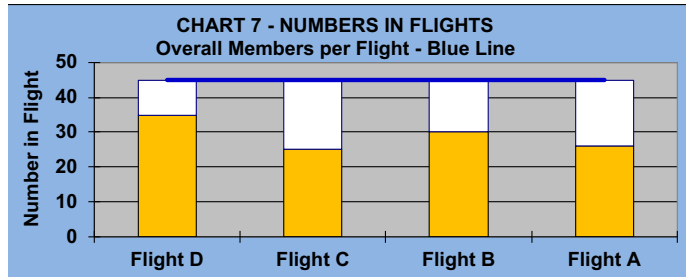

## GOLD AND WHITE TEES COMPARISON AFTER 20 ROUNDS OF PLAY

TABLE 4  
2020 SEASON - RESULTS AFTER 20 ROUNDS OF PLAY

	Number of Members Who Play From		\$ Won		\$ Won per Member		Number of Winners		Percent Winners		Max \$ Won	
	Gold Tees	White Tees	Gold Tees	White Tees	Gold Tees	White Tees	Gold Tees	White Tees	Gold Tees	White Tees	Gold Tees	White Tees
Flight A	26	19	\$1,390	\$990	\$53	\$52	24	17	92%	89%	\$120	\$120
Flight B	30	15	\$1,430	\$860	\$48	\$57	25	15	83%	100%	\$130	\$110
Flight C	25	20	\$1,100	\$1,100	\$44	\$55	22	17	88%	85%	\$140	\$150
Flight D	35	10	\$1,750	\$490	\$50	\$49	30	8	86%	80%	\$150	\$100
<b>Total</b>	<b>116</b>	<b>64</b>	<b>\$5,670</b>	<b>\$3,440</b>	<b>\$49</b>	<b>\$54</b>	<b>101</b>	<b>57</b>	<b>87%</b>	<b>89%</b>	<b>\$150</b>	<b>\$150</b>

TABLE 5  
AVERAGE POINTS SCORED OVER QUOTA

Gold Tees	White Tees
-1.55	-1.51

TABLE 6  
AVERAGE QUOTA

Gold Tees	White Tees
5.89	6.68