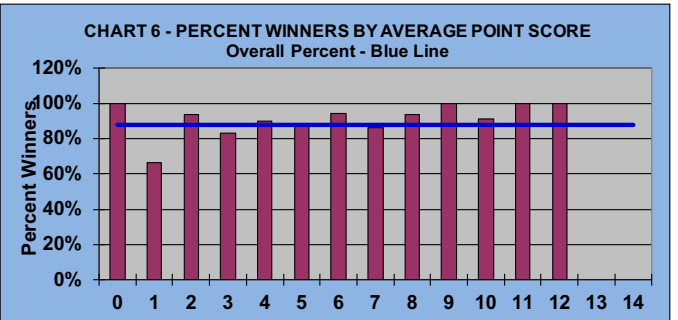

## LEAGUE STATISTICS AFTER 20 ROUNDS OF PLAY

**TABLE 1**  
2020 SEASON - RESULTS AFTER 20 ROUNDS OF PLAY

	Number of Players				\$ Allocated	\$ Won	\$ Won per Member		Max \$ Won	Over "Limit"	Percent Attendance
	Members (New)	Average	Winners	Percent Winners			per Member	per Winner			
Flight A	45 (3)	36	41	91%	\$2,220	\$2,380	\$53	\$58	\$120	0	81%
Flight B	45 (4)	36	40	89%	\$2,220	\$2,290	\$51	\$57	\$130	2	79%
Flight C	45 (1)	34	39	87%	\$2,220	\$2,200	\$49	\$56	\$150	2	75%
Flight D	45 (7)	33	38	84%	\$2,220	\$2,240	\$50	\$59	\$150	1	74%
<b>Total</b>	<b>180 (15)</b>	<b>139</b>	<b>158</b>	<b>88%</b>	<b>\$8,880</b>	<b>\$9,110</b>	<b>\$51</b>	<b>\$58</b>	<b>\$150</b>	<b>5</b>	<b>77%</b>

**TABLE 2** AVERAGE POINTS SCORED OVER QUOTA

Running Average	Round 20
-0.93	-1.53

**TABLE 3** AVERAGE QUOTA

Before Play	After Play
6.33	6.17